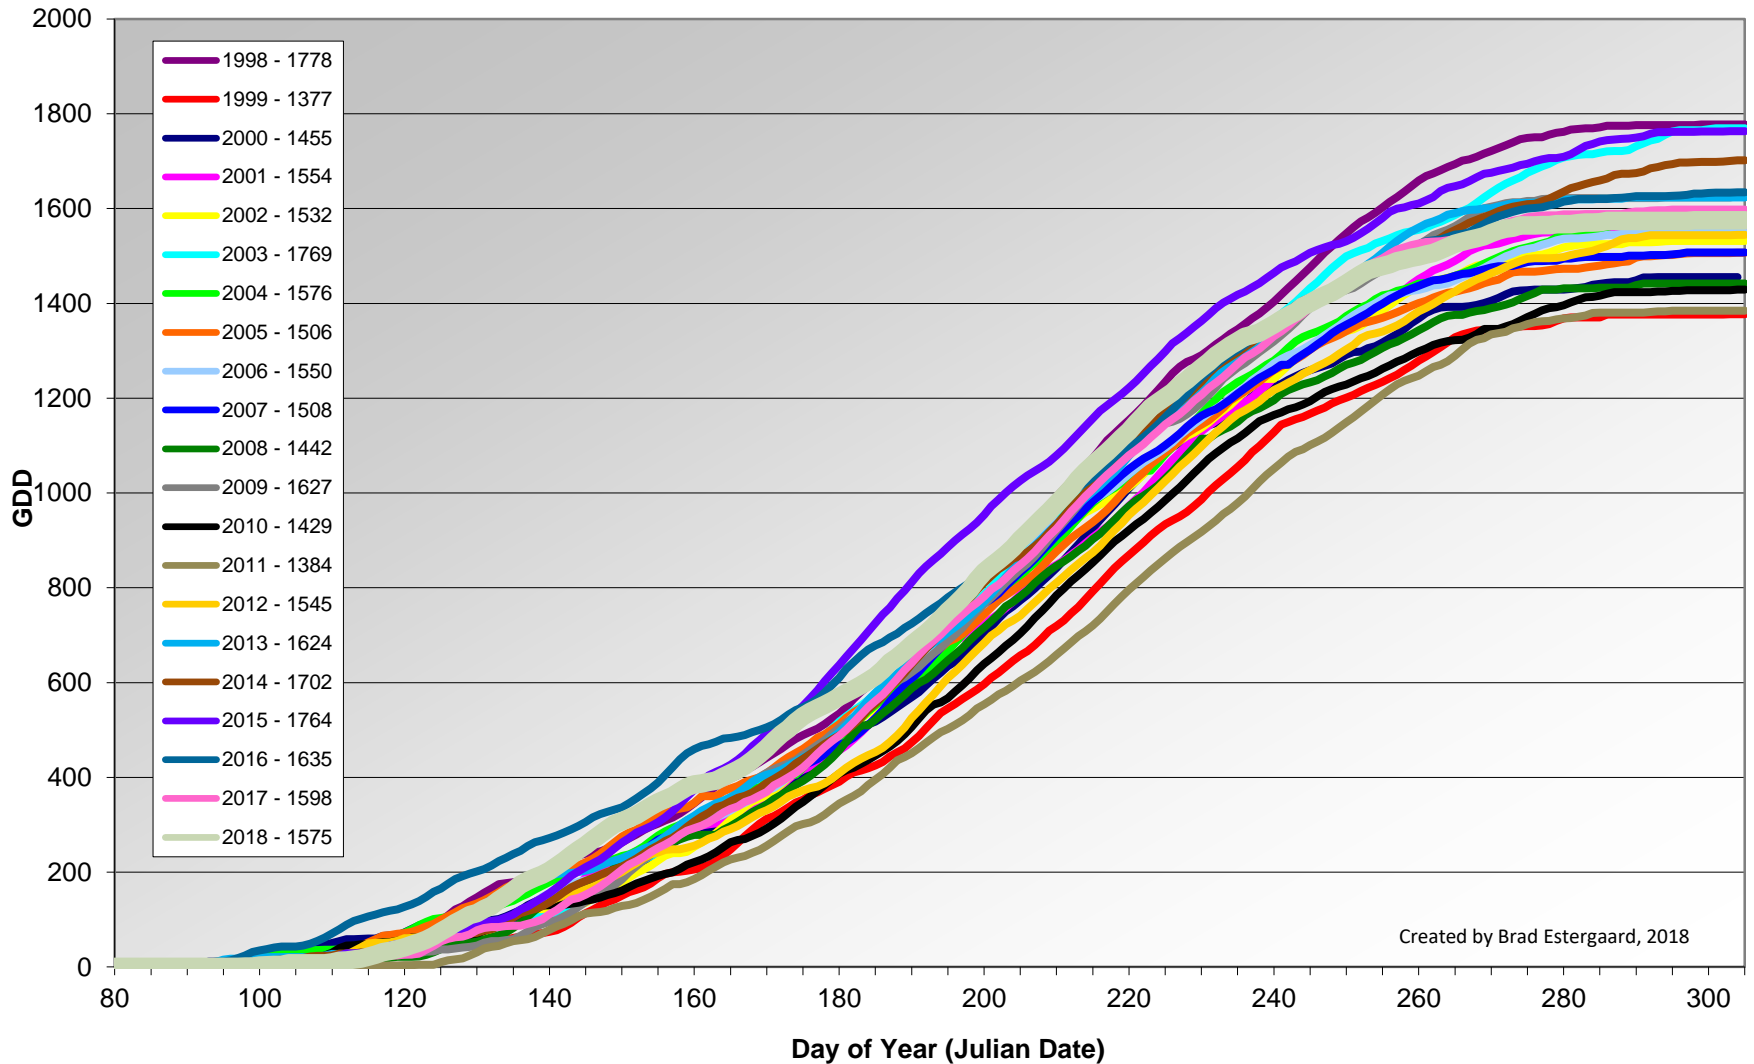

Osoyoos - Growing Degree Day Accumulation - 1998-2018