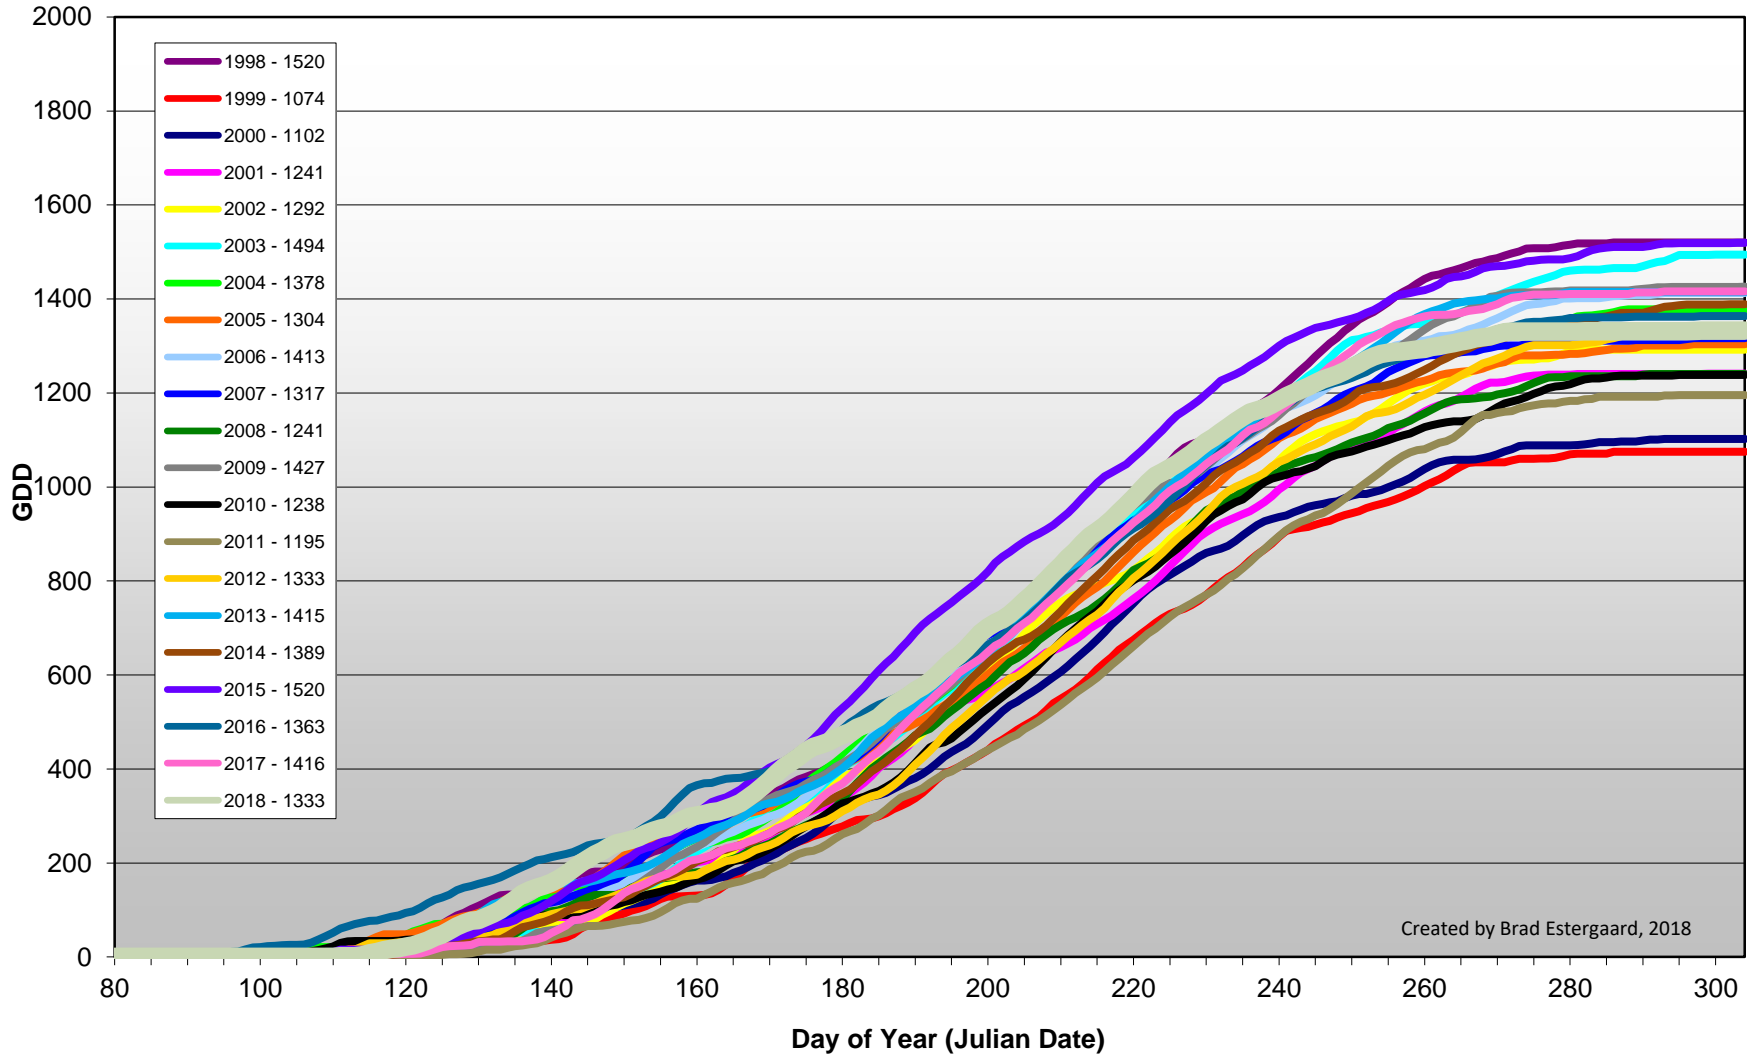

Summerland - Total Monthly Growing Degree Days [OCTOBER] - 1998-2018

October

Created by Brad Estergaard, 2018

Month

Summerland - Total Monthly Growing Degree Days - 1998-2018

Created by Brad Estergaard, 2018

Summerland - Growing Degree Day Accumulation - 1998-2018

Created by Brad Estergaard, 2018

Summerland - Cumulative GDD Comparison - 10 Year Average

Created by Brad Estergaard, 2018

Osoyoos - Total Monthly Growing Degree Days [OCTOBER] - 1998-2018