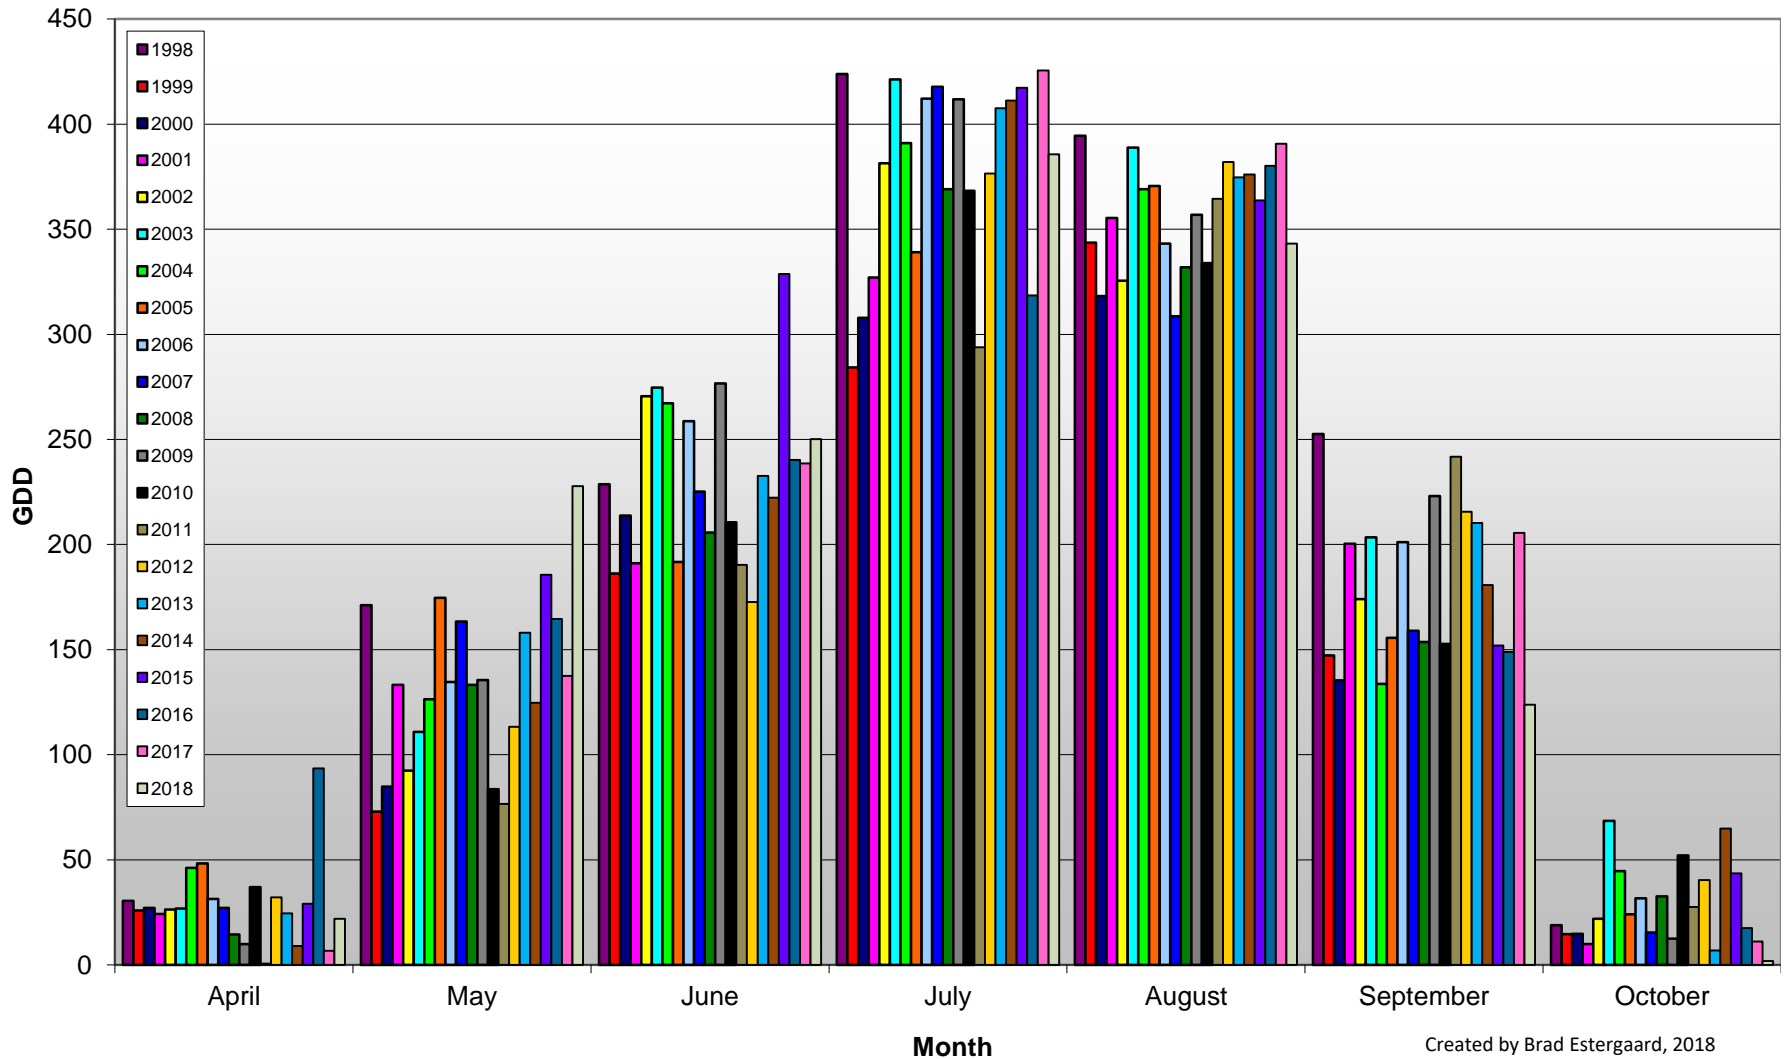

Summerland - Total Monthly Growing Degree Days [OCTOBER] - 1998-2018

October

Created by Brad Estergaard, 2018

Month

Summerland - Total Monthly Growing Degree Days - 1998-2018

Created by Brad Estergaard, 2018

Summerland - Growing Degree Day Accumulation - 1998-2018

Created by Brad Estergaard, 2018

Summerland - Cumulative GDD Comparison - 10 Year Average

Created by Brad Estergaard, 2018

Osoyoos - Total Monthly Growing Degree Days [OCTOBER] - 1998-2018