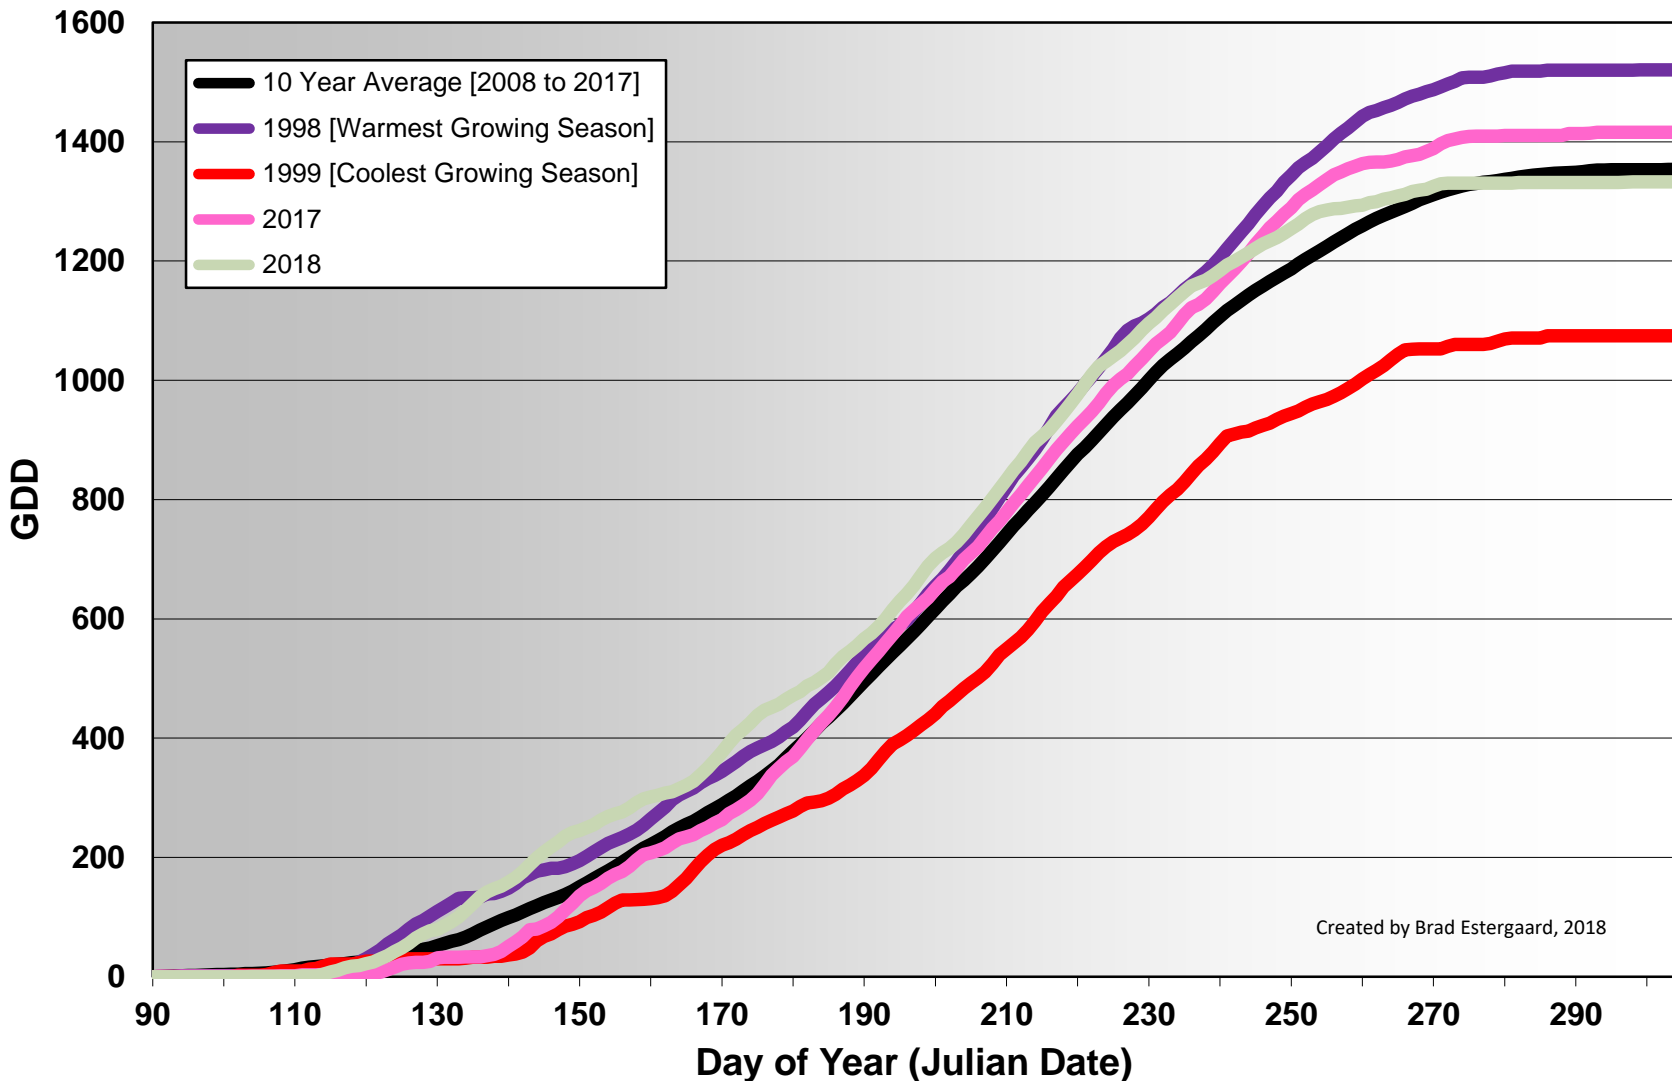

Summerland - Total Monthly Growing Degree Days [OCTOBER] - 1998-2018

October

Created by Brad Estergaard, 2018

Month

Summerland - Total Monthly Growing Degree Days - 1998-2018

Created by Brad Estergaard, 2018

Summerland - Growing Degree Day Accumulation - 1998-2018

Created by Brad Estergaard, 2018

Summerland - Cumulative GDD Comparison - 10 Year Average

Created by Brad Estergaard, 2018

Osoyoos - Total Monthly Growing Degree Days [OCTOBER] - 1998-2018