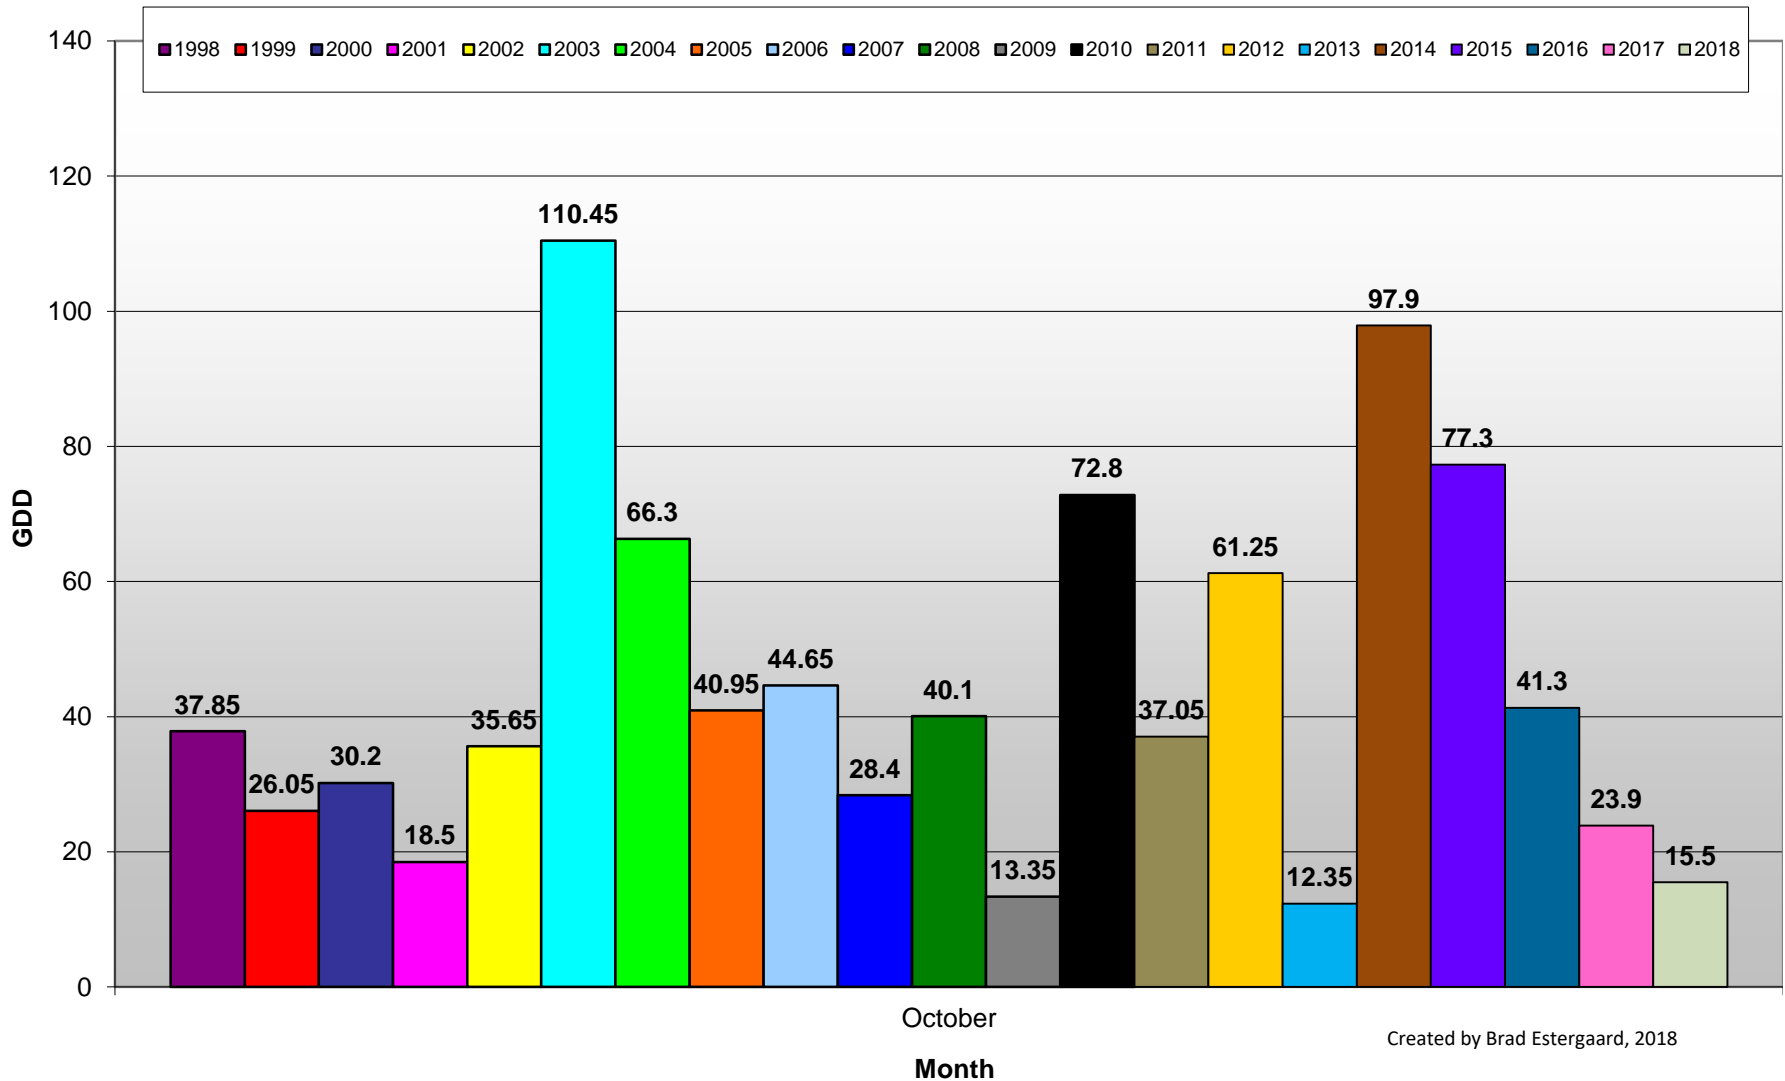

Summerland - Total Monthly Growing Degree Days [OCTOBER] - 1998-2018

October

Created by Brad Estergaard, 2018

Month

Summerland - Total Monthly Growing Degree Days - 1998-2018

Created by Brad Estergaard, 2018

Summerland - Growing Degree Day Accumulation - 1998-2018

Created by Brad Estergaard, 2018

Summerland - Cumulative GDD Comparison - 10 Year Average

Created by Brad Estergaard, 2018

Osoyoos - Total Monthly Growing Degree Days [OCTOBER] - 1998-2018