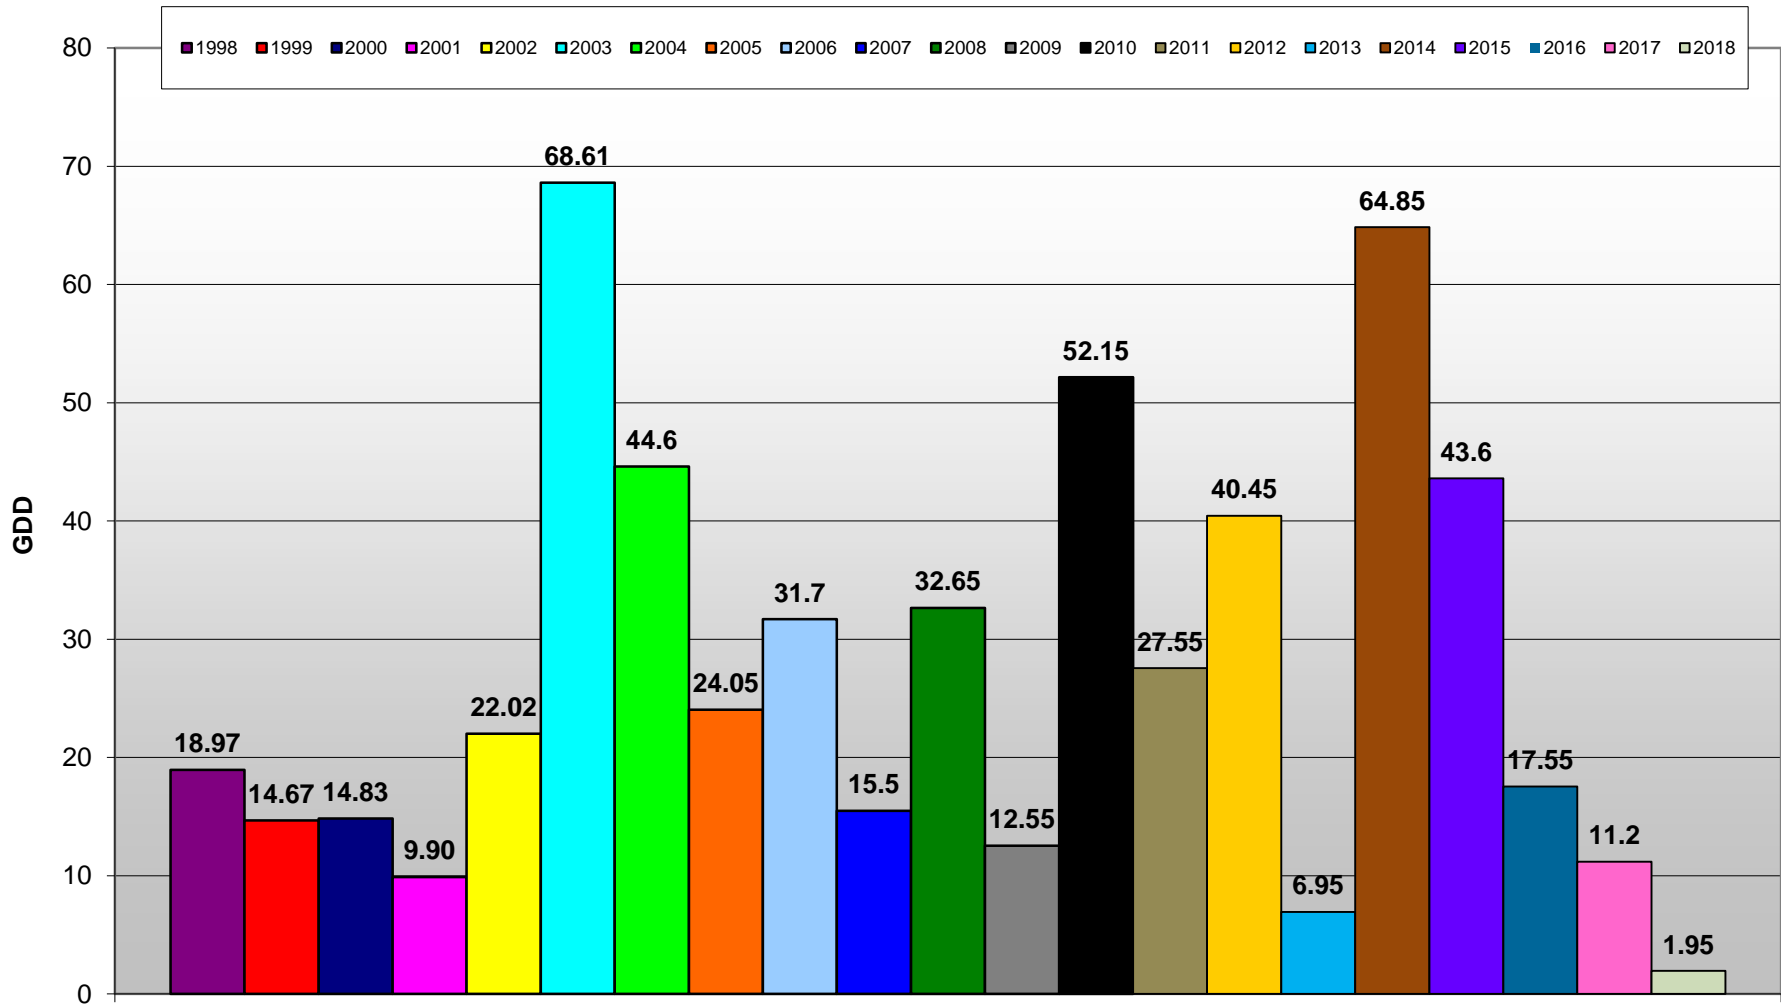

Summerland - Total Monthly Growing Degree Days [OCTOBER] - 1998-2018

October

Created by Brad Estergaard, 2018

Month

Summerland - Total Monthly Growing Degree Days - 1998-2018

Created by Brad Estergaard, 2018

Summerland - Growing Degree Day Accumulation - 1998-2018

Created by Brad Estergaard, 2018

Summerland - Cumulative GDD Comparison - 10 Year Average

Created by Brad Estergaard, 2018

Osoyoos - Total Monthly Growing Degree Days [OCTOBER] - 1998-2018