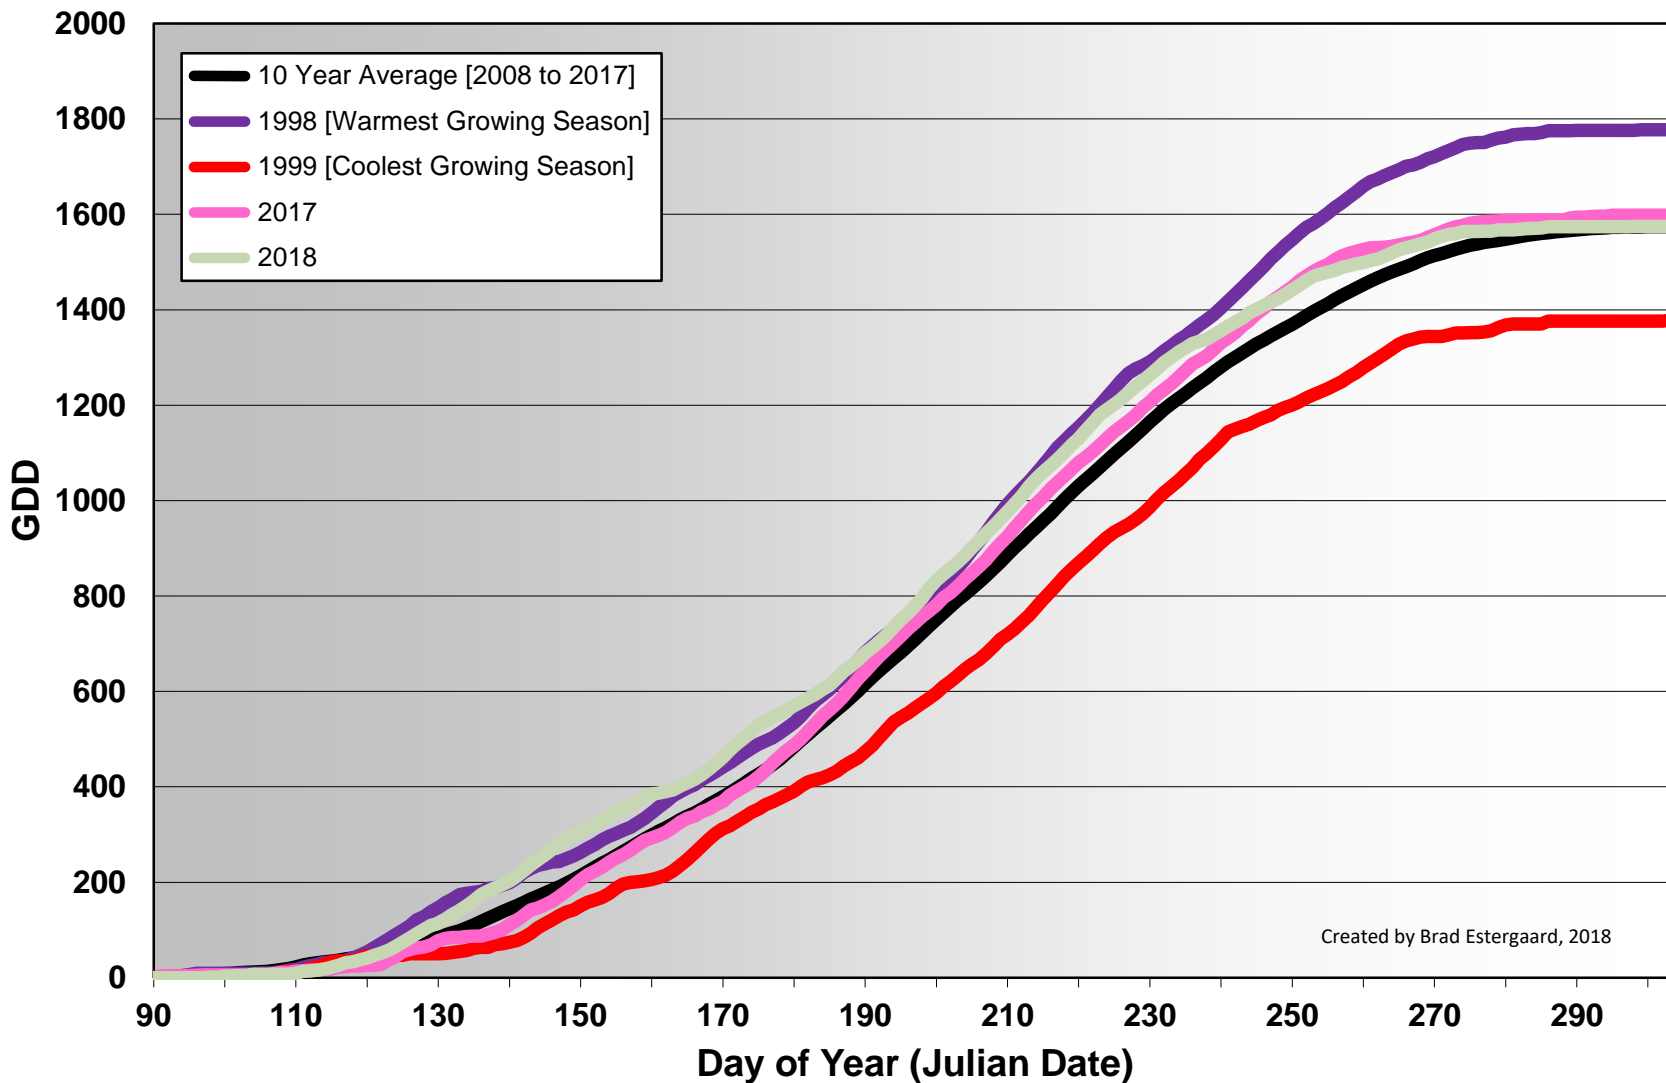

Summerland - Total Monthly Growing Degree Days [OCTOBER] - 1998-2018

October

Created by Brad Estergaard, 2018

Month

Summerland - Total Monthly Growing Degree Days - 1998-2018

Created by Brad Estergaard, 2018

Summerland - Growing Degree Day Accumulation - 1998-2018

Created by Brad Estergaard, 2018

Summerland - Cumulative GDD Comparison - 10 Year Average

Created by Brad Estergaard, 2018

Osoyoos - Total Monthly Growing Degree Days [OCTOBER] - 1998-2018

Osoyoos - Total Monthly Growing Degree Days - 1998-2018

Created by Brad Estergaard, 2018

Osoyoos - Growing Degree Day Accumulation - 1998-2018

Osoyoos - Cummulative GDD Comparison - 10 Year Average

Created by Brad Estergaard, 2018