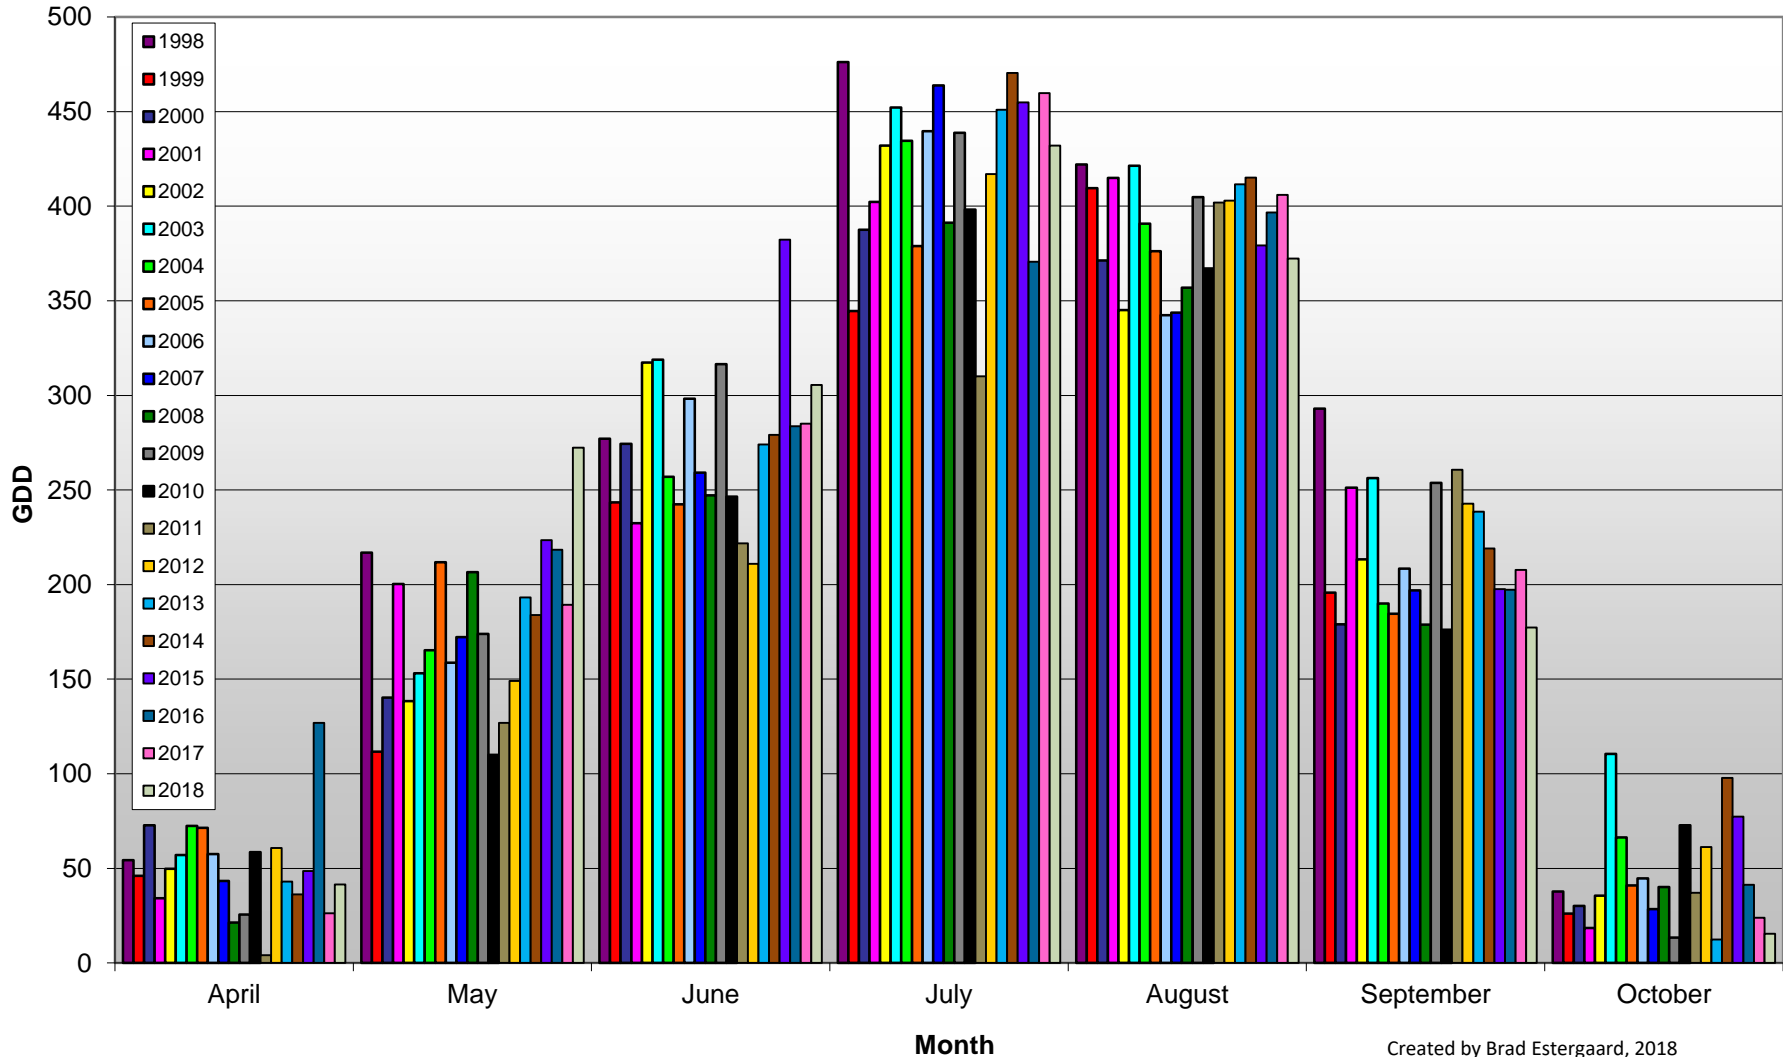

Summerland - Total Monthly Growing Degree Days [OCTOBER] - 1998-2018

October

Created by Brad Estergaard, 2018

Month

Summerland - Total Monthly Growing Degree Days - 1998-2018

Created by Brad Estergaard, 2018

Summerland - Growing Degree Day Accumulation - 1998-2018

Created by Brad Estergaard, 2018

Summerland - Cumulative GDD Comparison - 10 Year Average

Created by Brad Estergaard, 2018

Osoyoos - Total Monthly Growing Degree Days [OCTOBER] - 1998-2018

Osoyoos - Total Monthly Growing Degree Days - 1998-2018

Created by Brad Estergaard, 2018

Osoyoos - Growing Degree Day Accumulation - 1998-2018

Osoyoos - Cummulative GDD Comparison - 10 Year Average

Created by Brad Estergaard, 2018