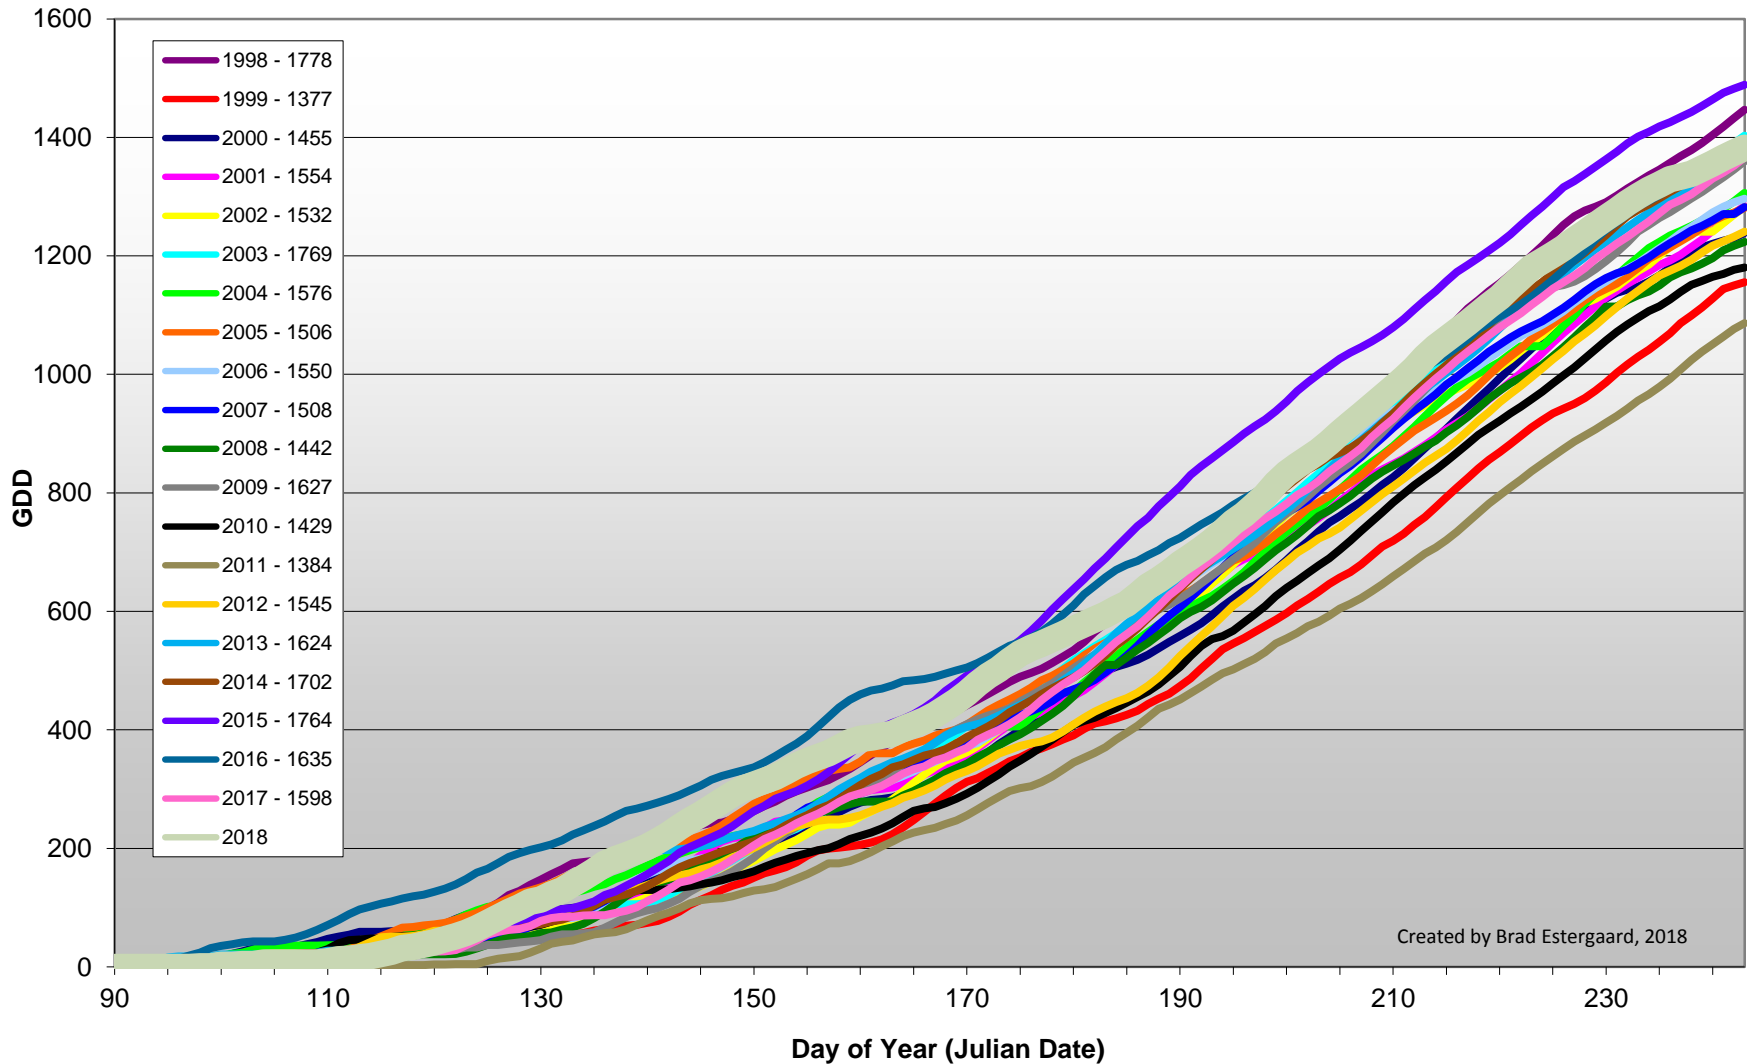

Summerland - Total Monthly Growing Degree Days [AUGUST] - 1998-2018

August

Month

Created by Brad Estergaard, 2018

Summerland - Growing Degree Day Accumulation - 1998-2018 - April through August

Created by Brad Estergaard, 2018

Summerland - Growing Degree Day Accumulation - 1998-2018

Created by Brad Estergaard, 2018

Osoyoos - Total Monthly Growing Degree Days [AUGUST] - 1998-2018

August

Created by Brad Estergaard, 2018

Month

Osoyoos - Growing Degree Day Accumulation - 1998-2018 - April through August