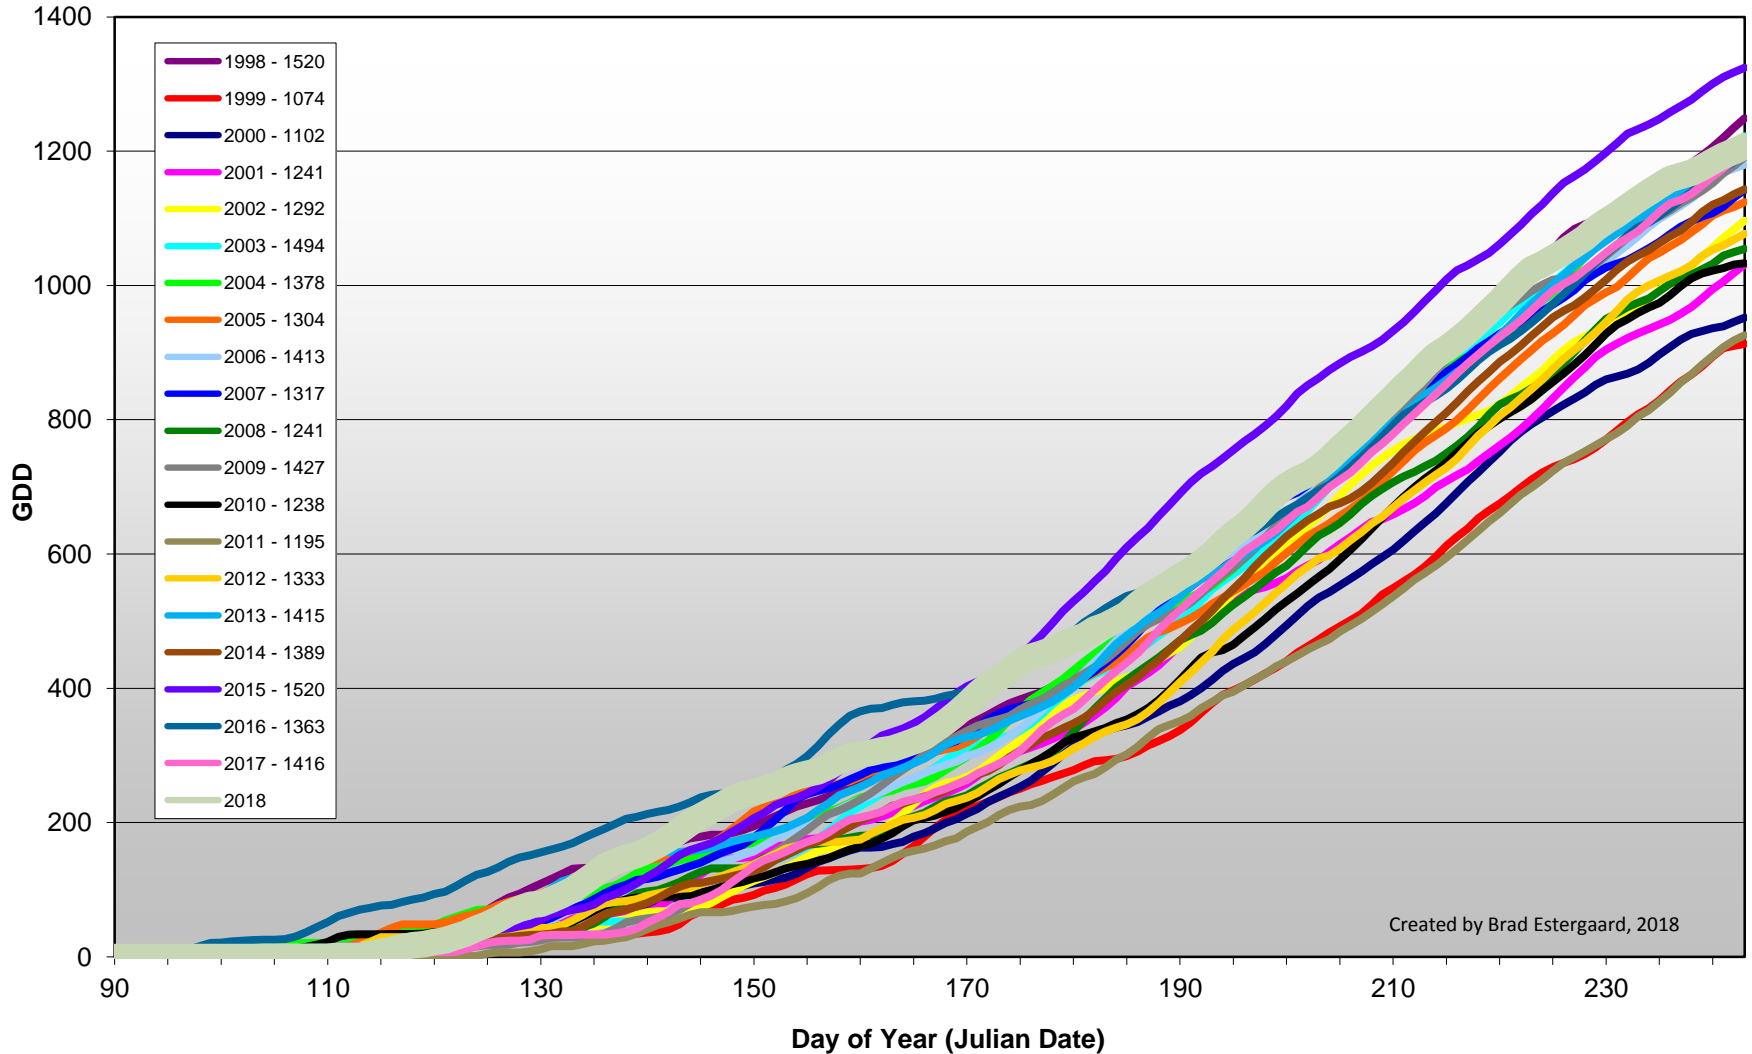

Summerland - Total Monthly Growing Degree Days [AUGUST] - 1998-2018

August

Month

Created by Brad Estergaard, 2018

Summerland - Growing Degree Day Accumulation - 1998-2018 - April through August

Created by Brad Estergaard, 2018

Summerland - Growing Degree Day Accumulation - 1998-2018

Created by Brad Estergaard, 2018

Osoyoos - Total Monthly Growing Degree Days [AUGUST] - 1998-2018

August

Created by Brad Estergaard, 2018

Month

Osoyoos - Growing Degree Day Accumulation - 1998-2018 - April through August