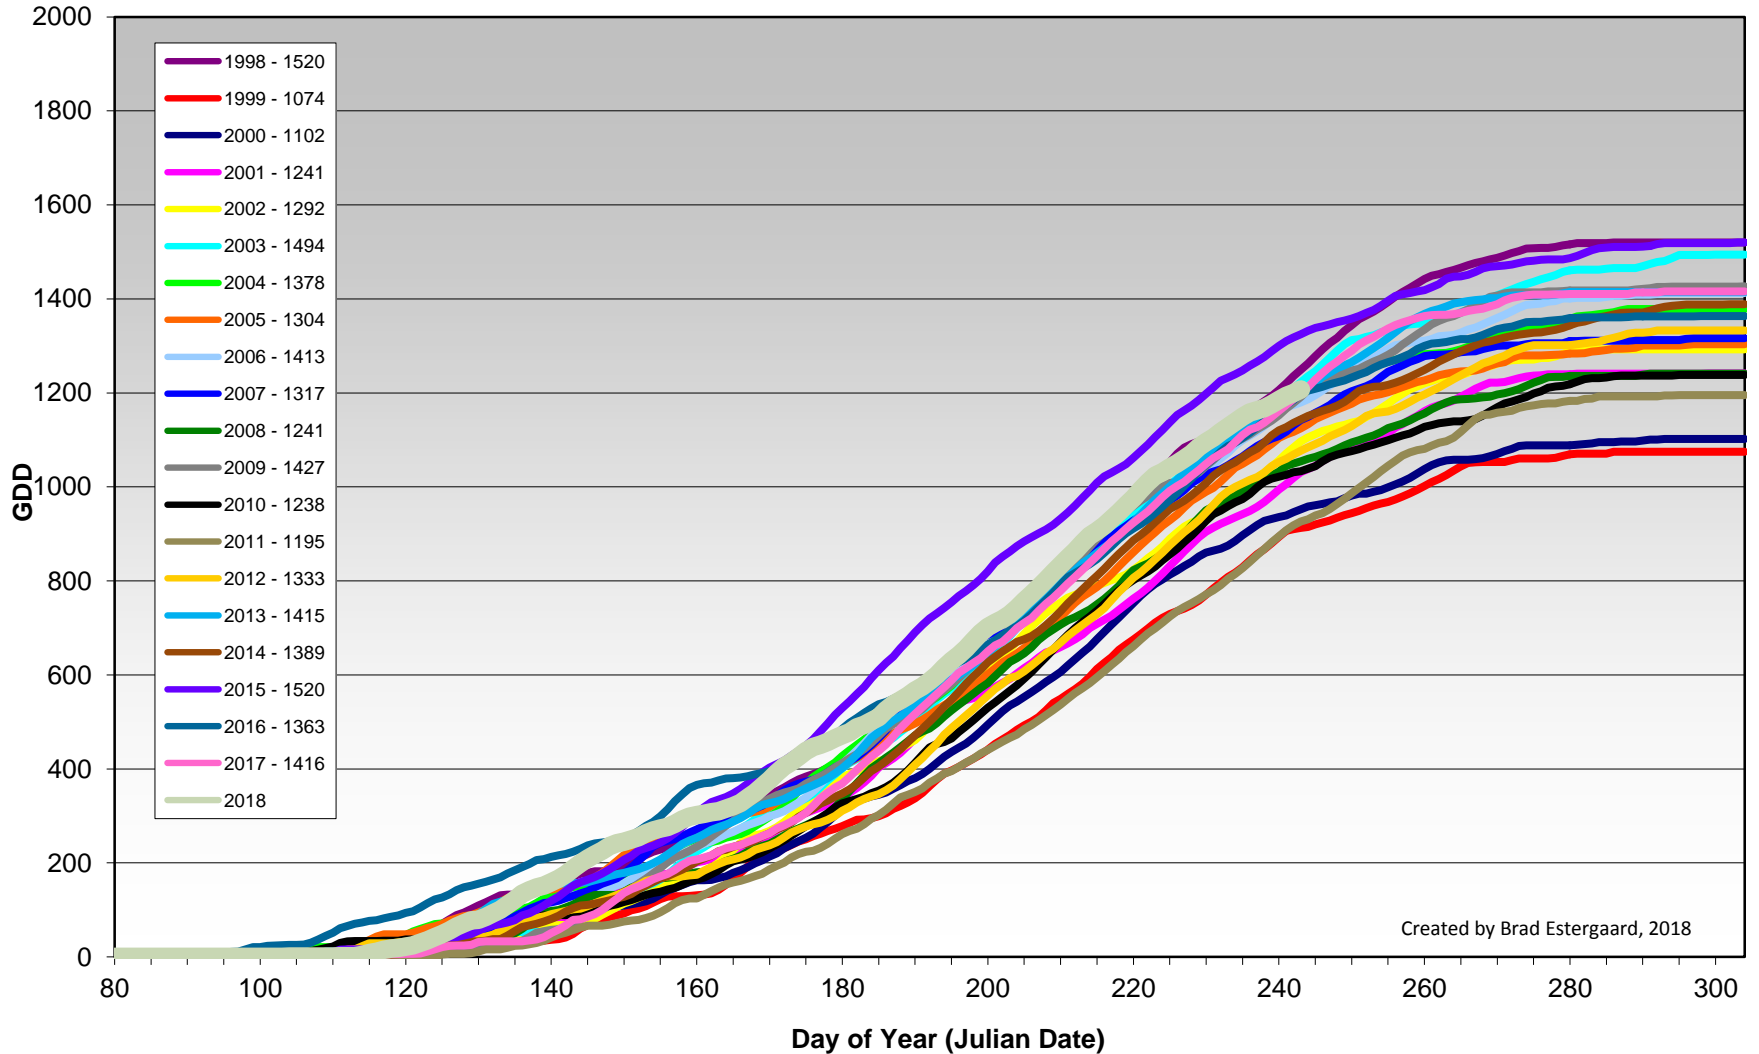

Summerland - Total Monthly Growing Degree Days [AUGUST] - 1998-2018

August

Month

Created by Brad Estergaard, 2018

Summerland - Growing Degree Day Accumulation - 1998-2018 - April through August

Created by Brad Estergaard, 2018

Summerland - Growing Degree Day Accumulation - 1998-2018

Created by Brad Estergaard, 2018

Osoyoos - Total Monthly Growing Degree Days [AUGUST] - 1998-2018

August

Created by Brad Estergaard, 2018

Month

Osoyoos - Growing Degree Day Accumulation - 1998-2018 - April through August