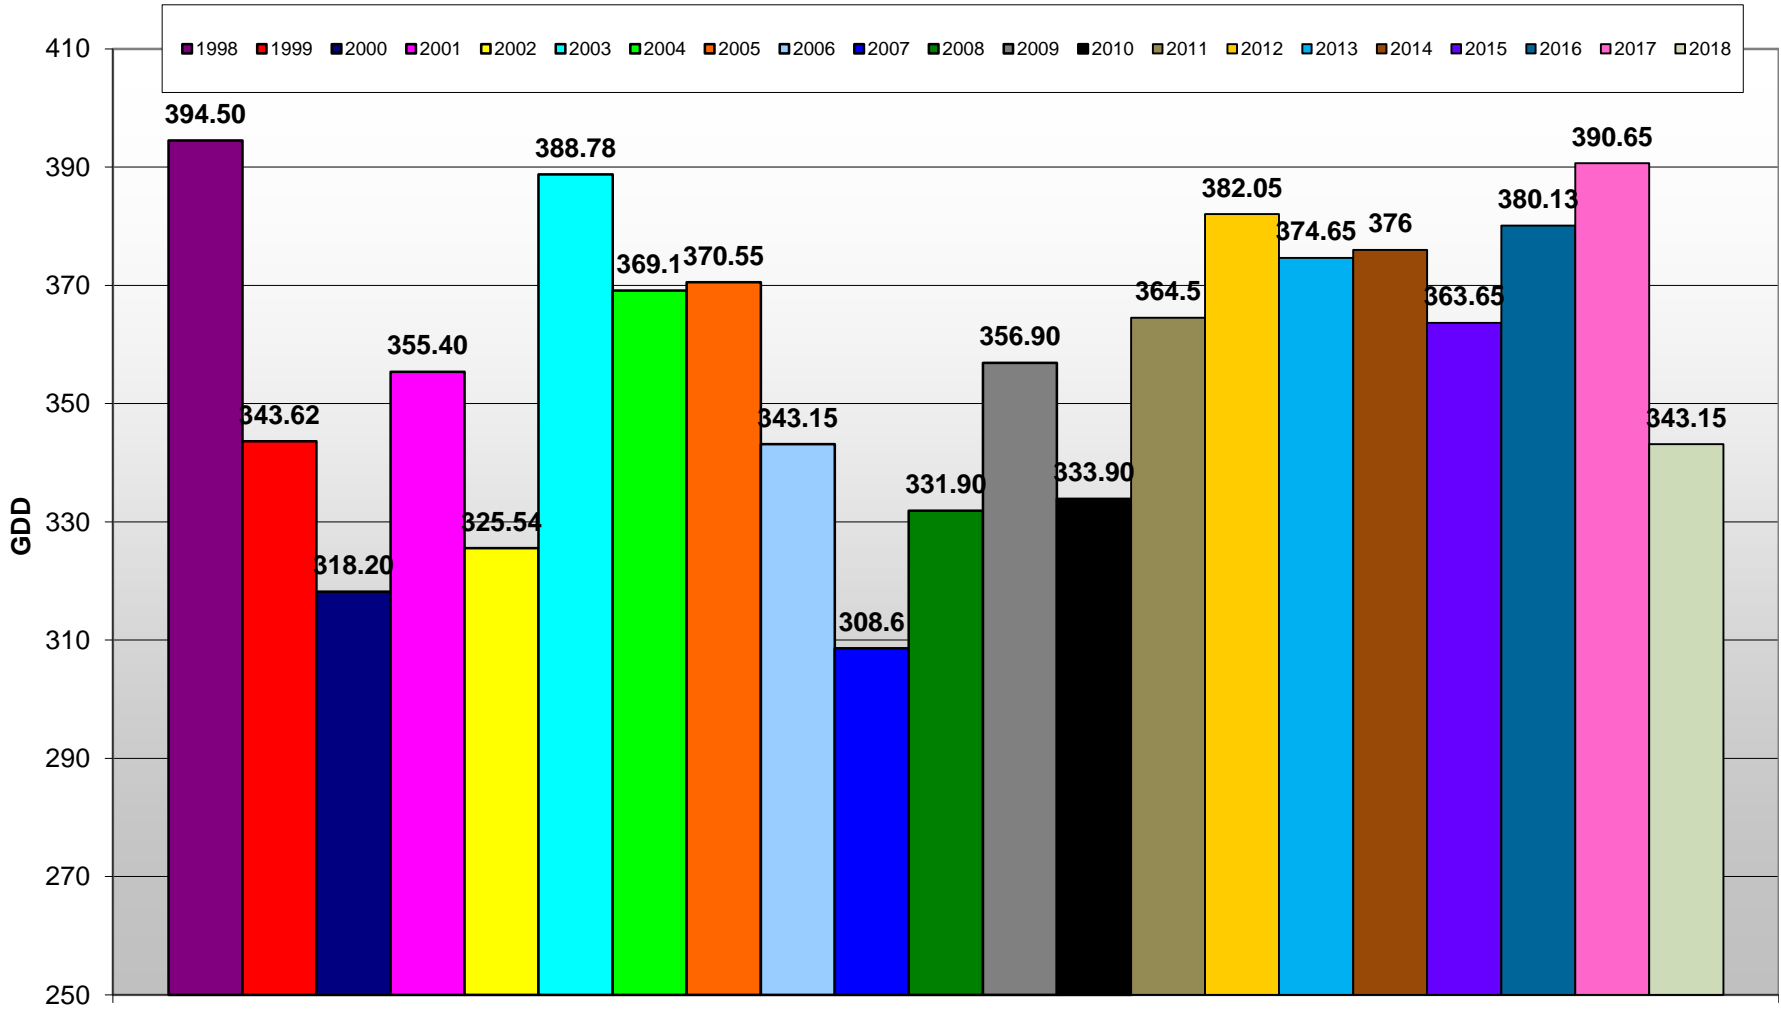

Summerland - Total Monthly Growing Degree Days [AUGUST] - 1998-2018

August

Month

Created by Brad Estergaard, 2018

Summerland - Growing Degree Day Accumulation - 1998-2018 - April through August

Created by Brad Estergaard, 2018

Summerland - Growing Degree Day Accumulation - 1998-2018

Created by Brad Estergaard, 2018

Osoyoos - Total Monthly Growing Degree Days [AUGUST] - 1998-2018

August

Created by Brad Estergaard, 2018

Month

Osoyoos - Growing Degree Day Accumulation - 1998-2018 - April through August