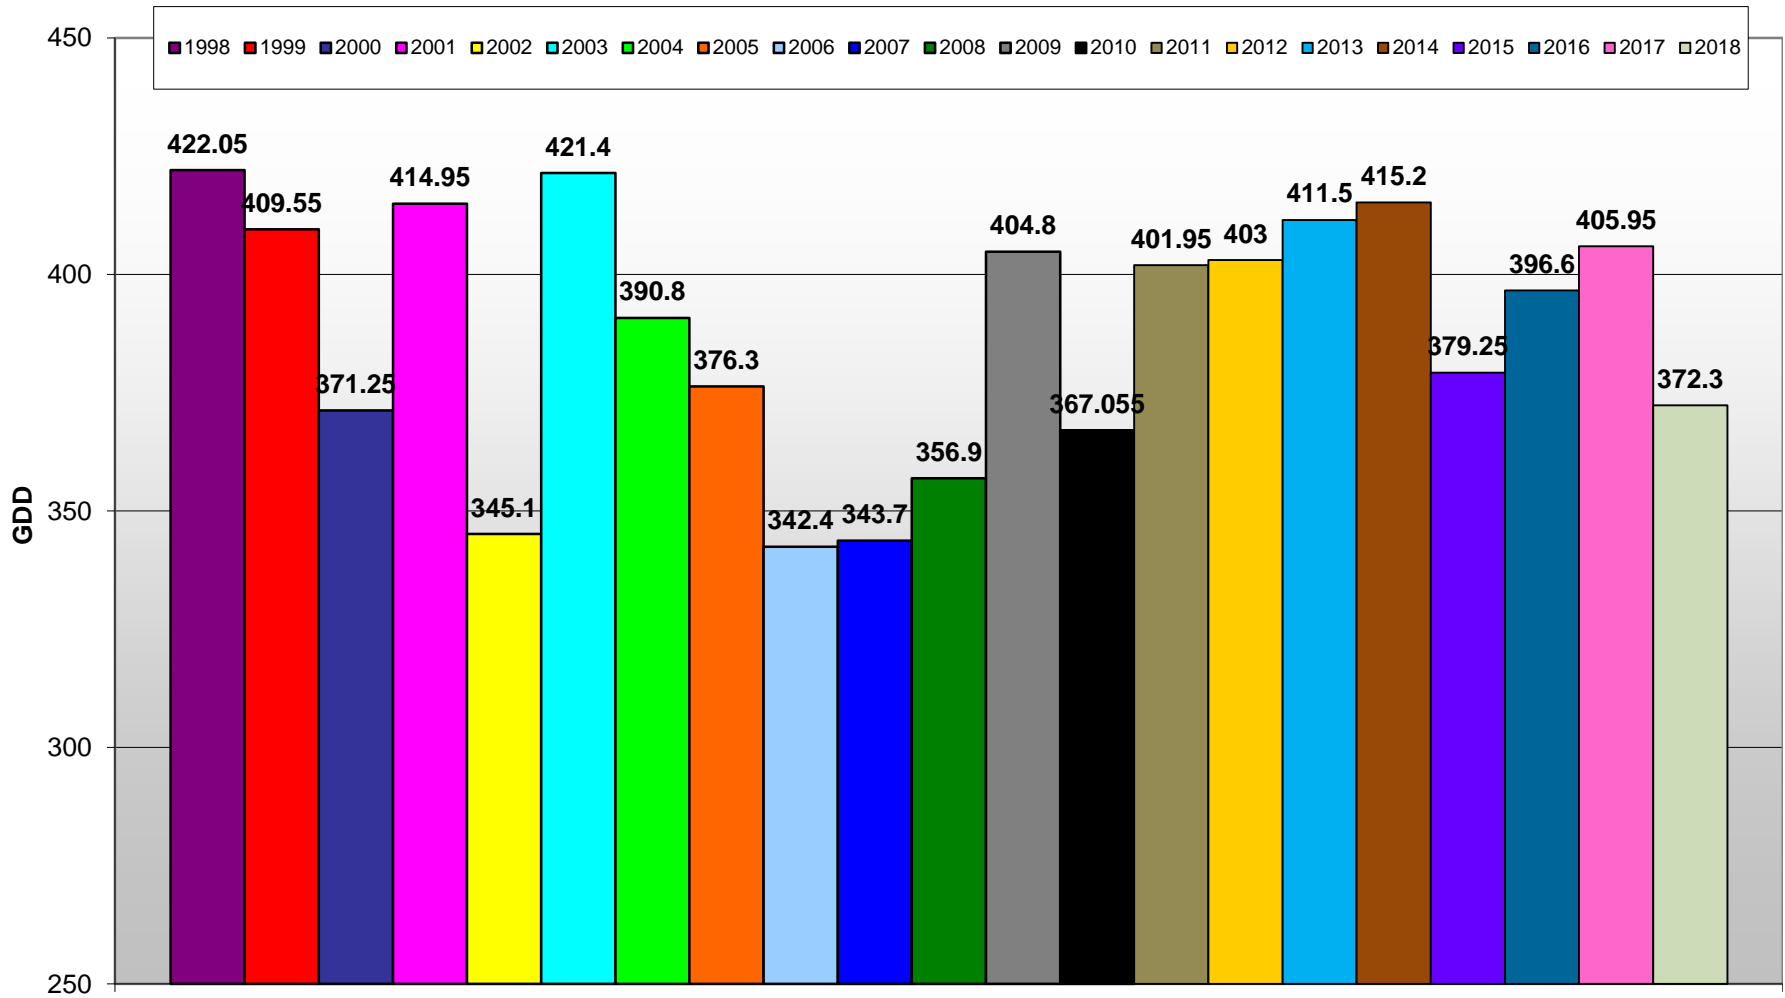

Summerland - Total Monthly Growing Degree Days [AUGUST] - 1998-2018

August

Month

Created by Brad Estergaard, 2018

Summerland - Growing Degree Day Accumulation - 1998-2018 - April through August

Created by Brad Estergaard, 2018

Summerland - Growing Degree Day Accumulation - 1998-2018

Created by Brad Estergaard, 2018

Osoyoos - Total Monthly Growing Degree Days [AUGUST] - 1998-2018

August

Created by Brad Estergaard, 2018

Month

Osoyoos - Growing Degree Day Accumulation - 1998-2018 - April through August