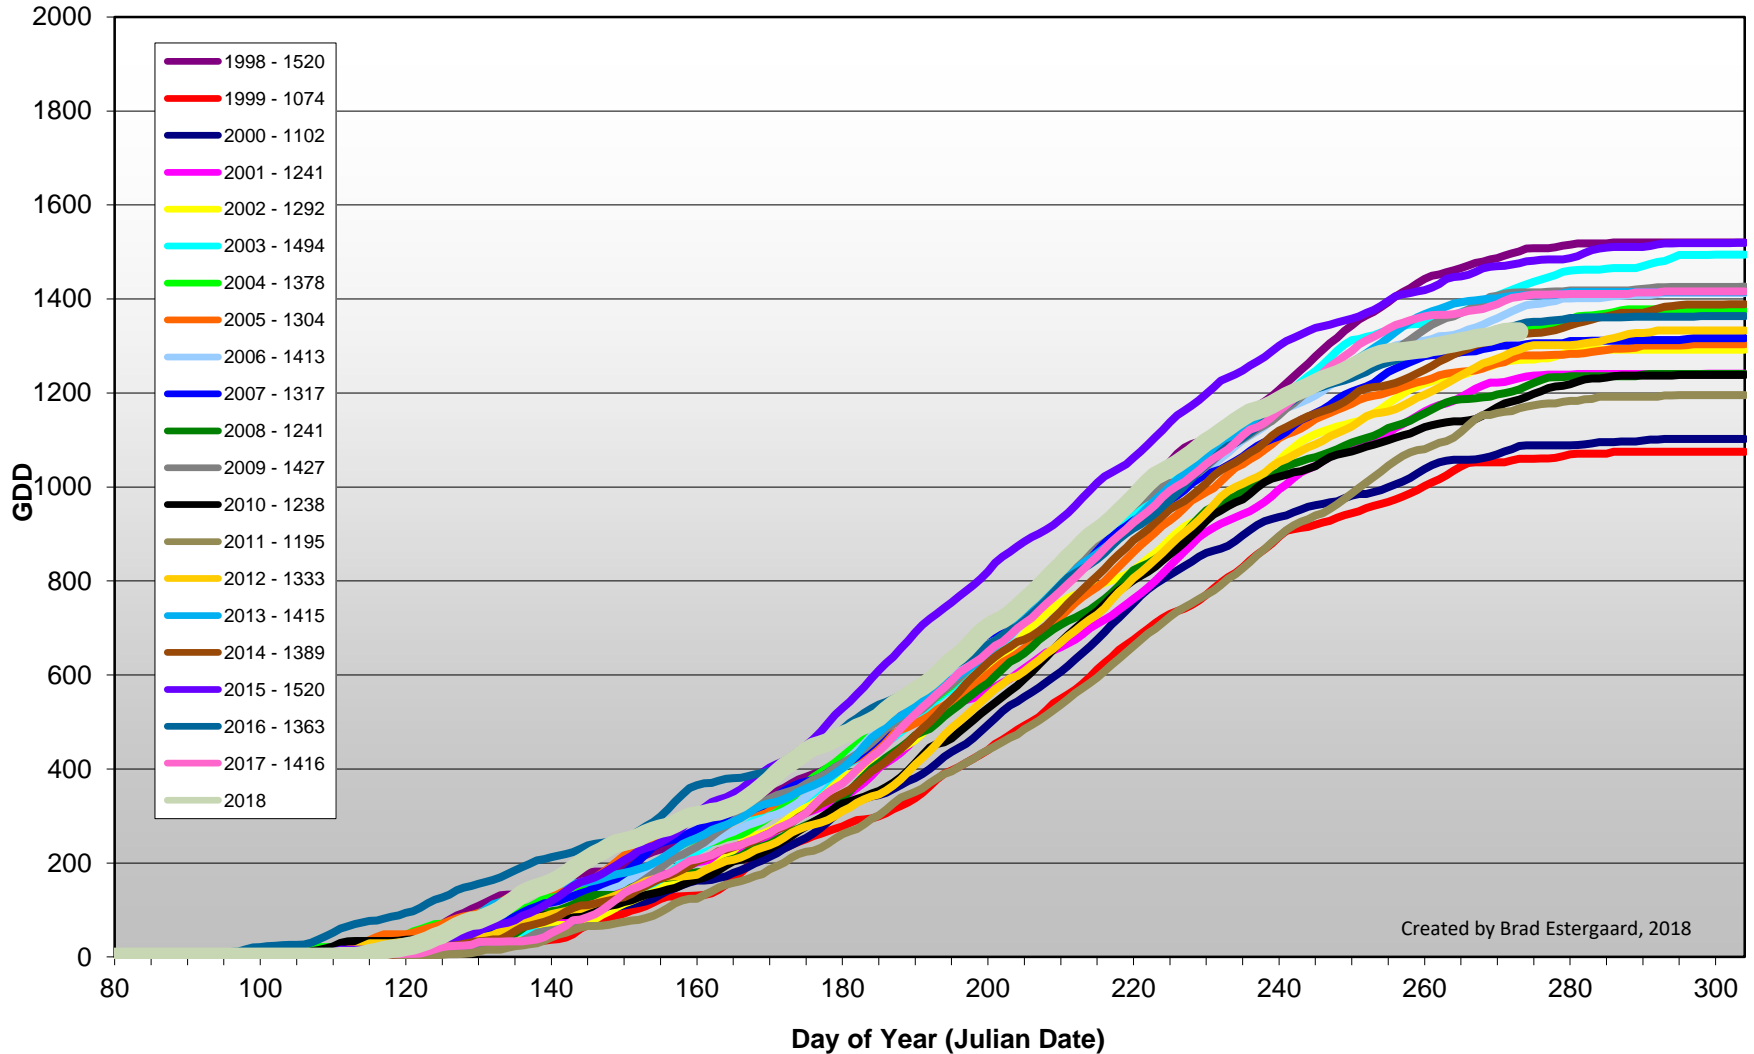

## Summerland - Total Monthly Growing Degree Days [SEPTEMBER] - 1998-2018

Created by Brad Estergaard, 2018

# Summerland - Growing Degree Day Accumulation - 1998-2018

Created by Brad Estergaard, 2018

## Osoyoos - Total Monthly Growing Degree Days [SEPTEMBER] - 1998-2018