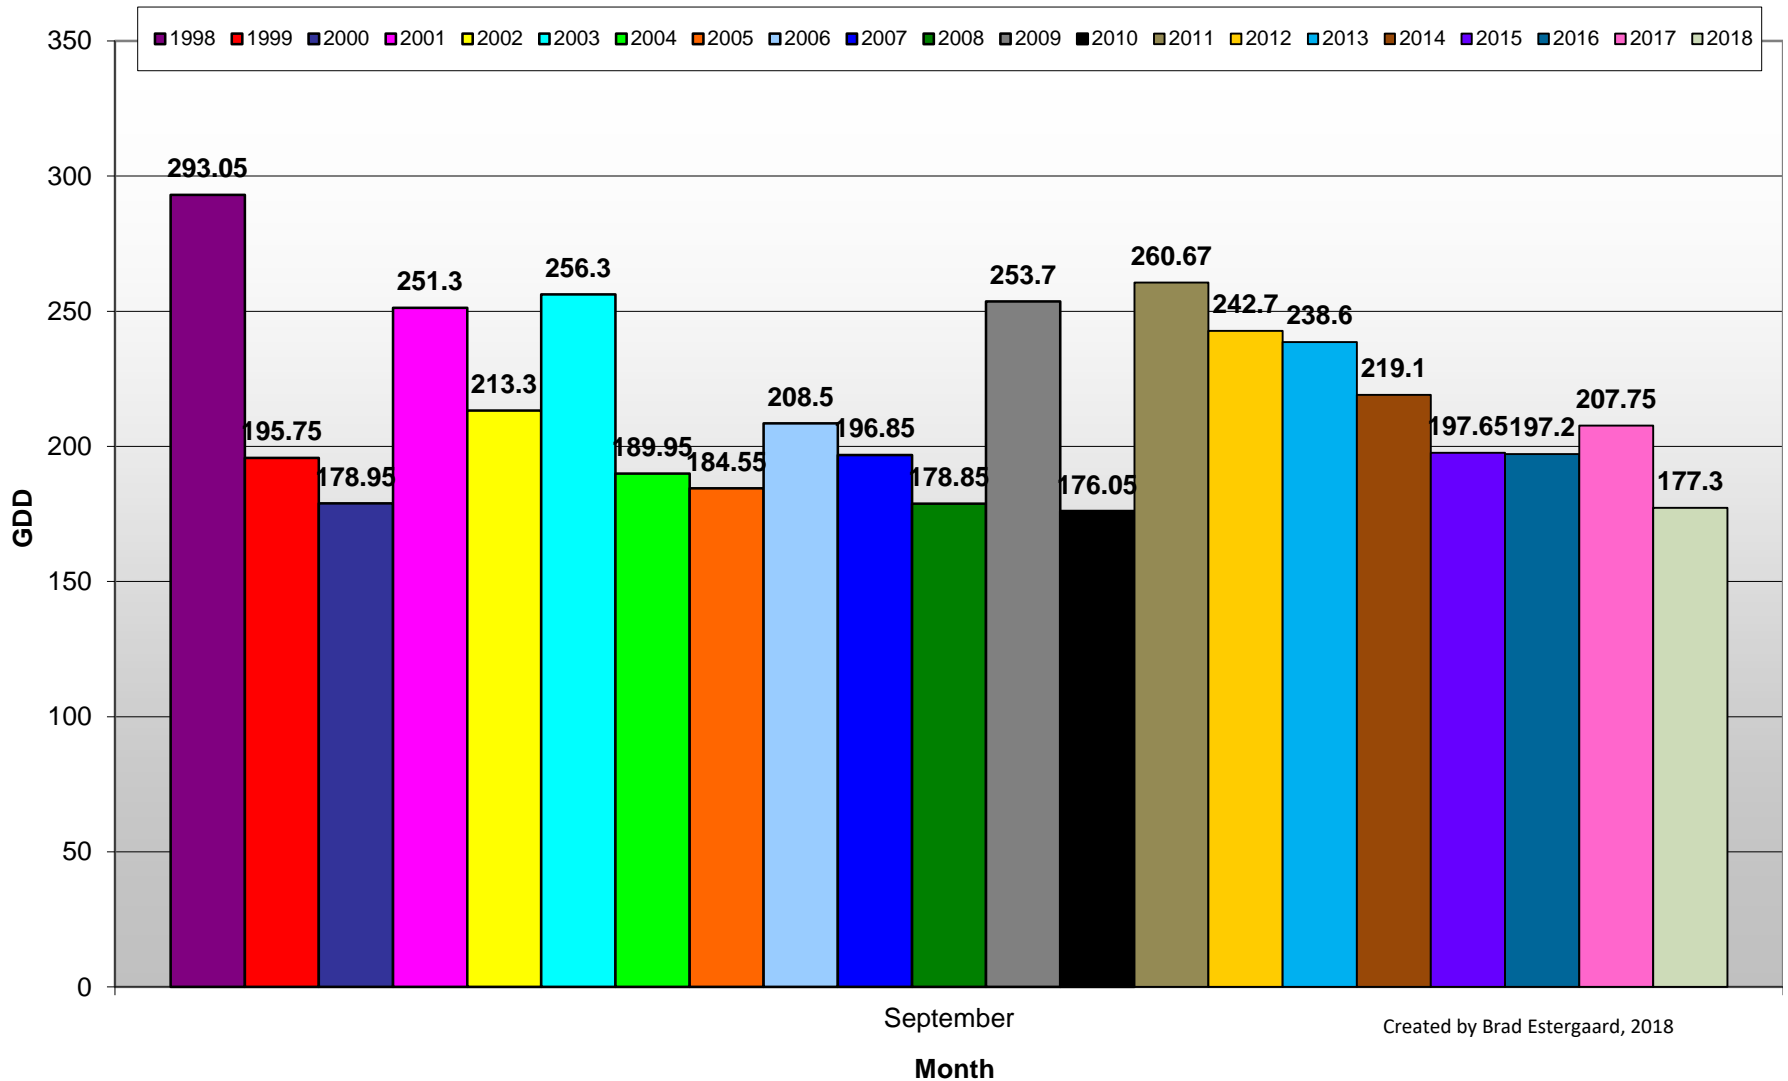

## Summerland - Total Monthly Growing Degree Days [SEPTEMBER] - 1998-2018

Created by Brad Estergaard, 2018

# Summerland - Growing Degree Day Accumulation - 1998-2018

Created by Brad Estergaard, 2018

## Osoyoos - Total Monthly Growing Degree Days [SEPTEMBER] - 1998-2018