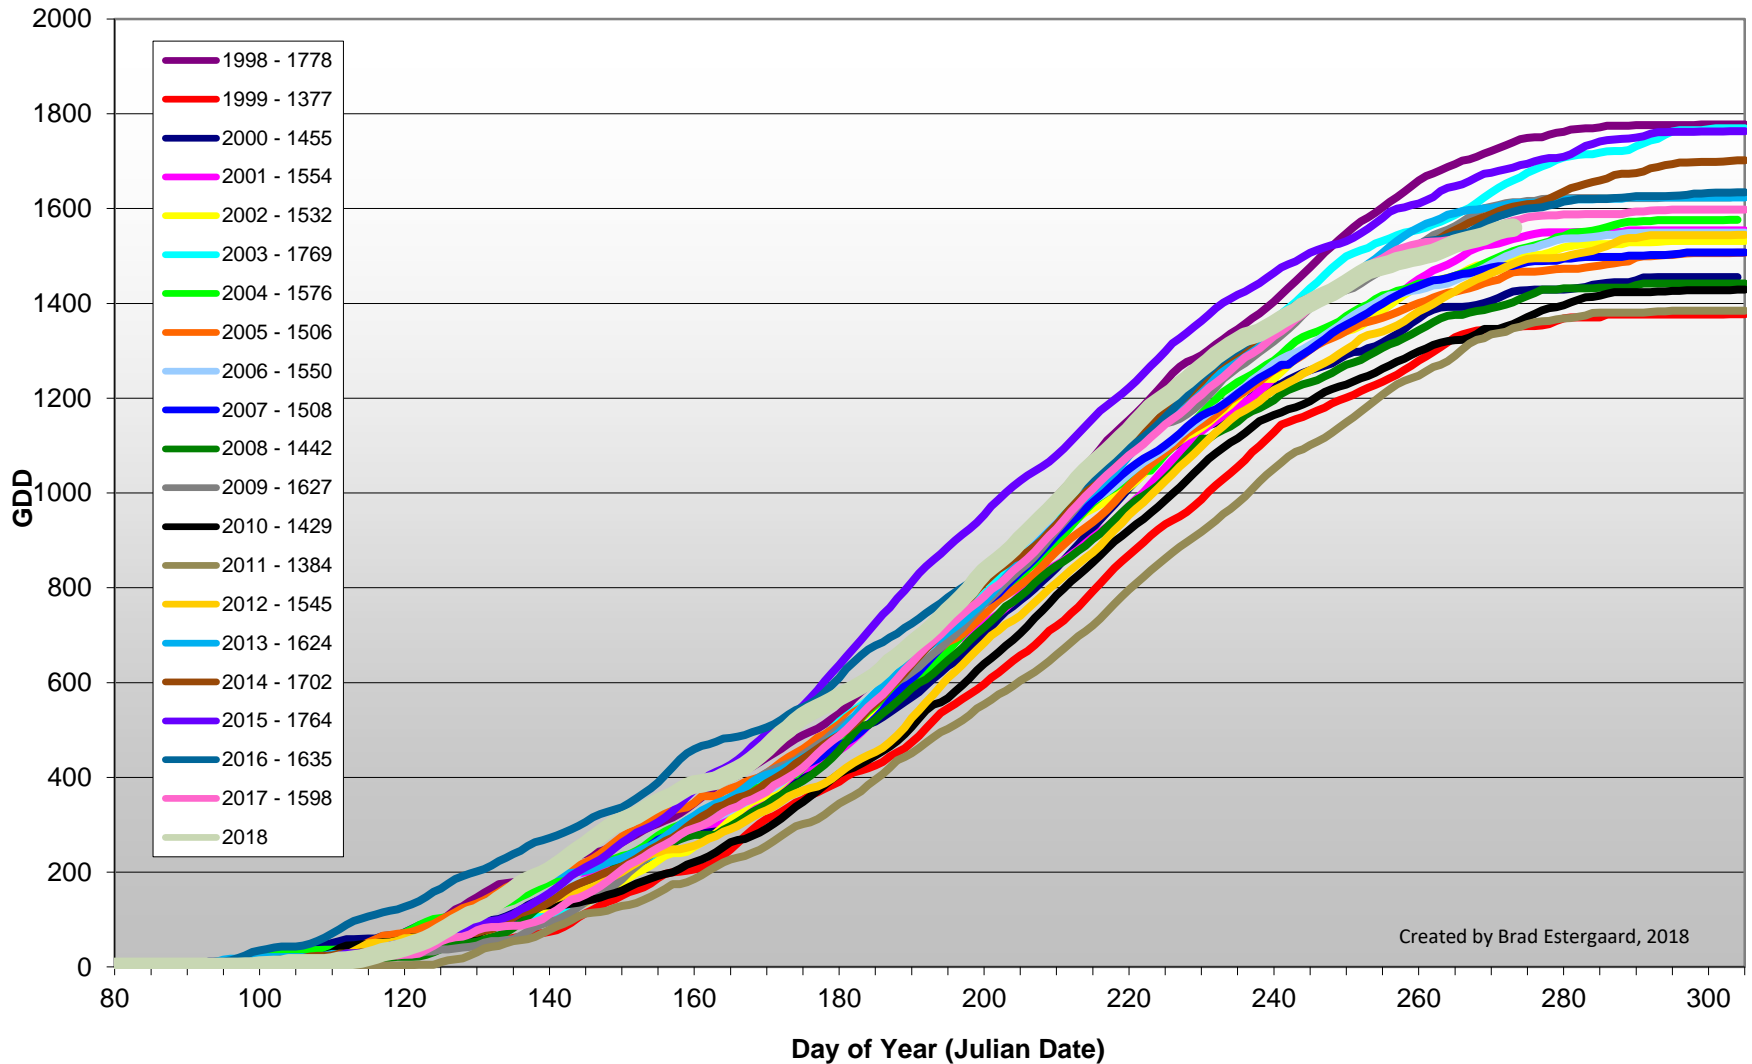

Osoyoos - Growing Degree Day Accumulation - 1998-2018

Created by Brad Estergaard, 2018