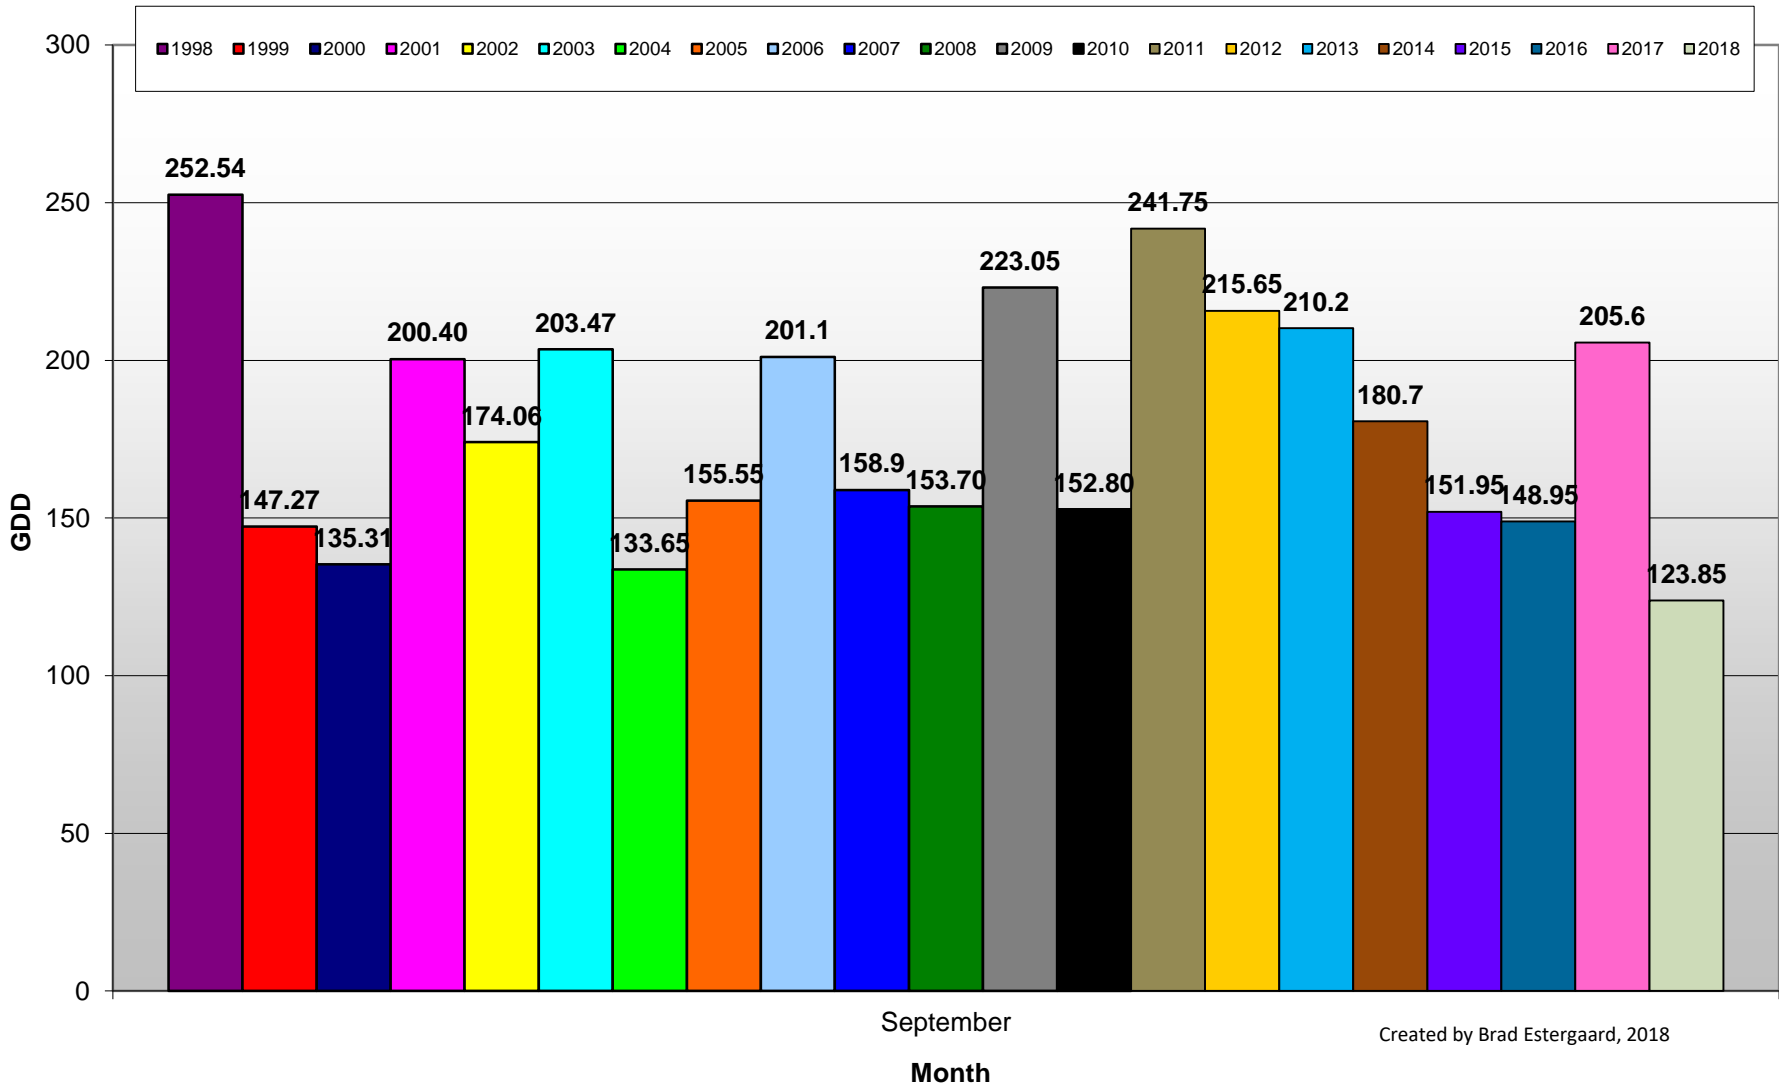

## Summerland - Total Monthly Growing Degree Days [SEPTEMBER] - 1998-2018

Created by Brad Estergaard, 2018

# Summerland - Growing Degree Day Accumulation - 1998-2018

Created by Brad Estergaard, 2018

## Osoyoos - Total Monthly Growing Degree Days [SEPTEMBER] - 1998-2018