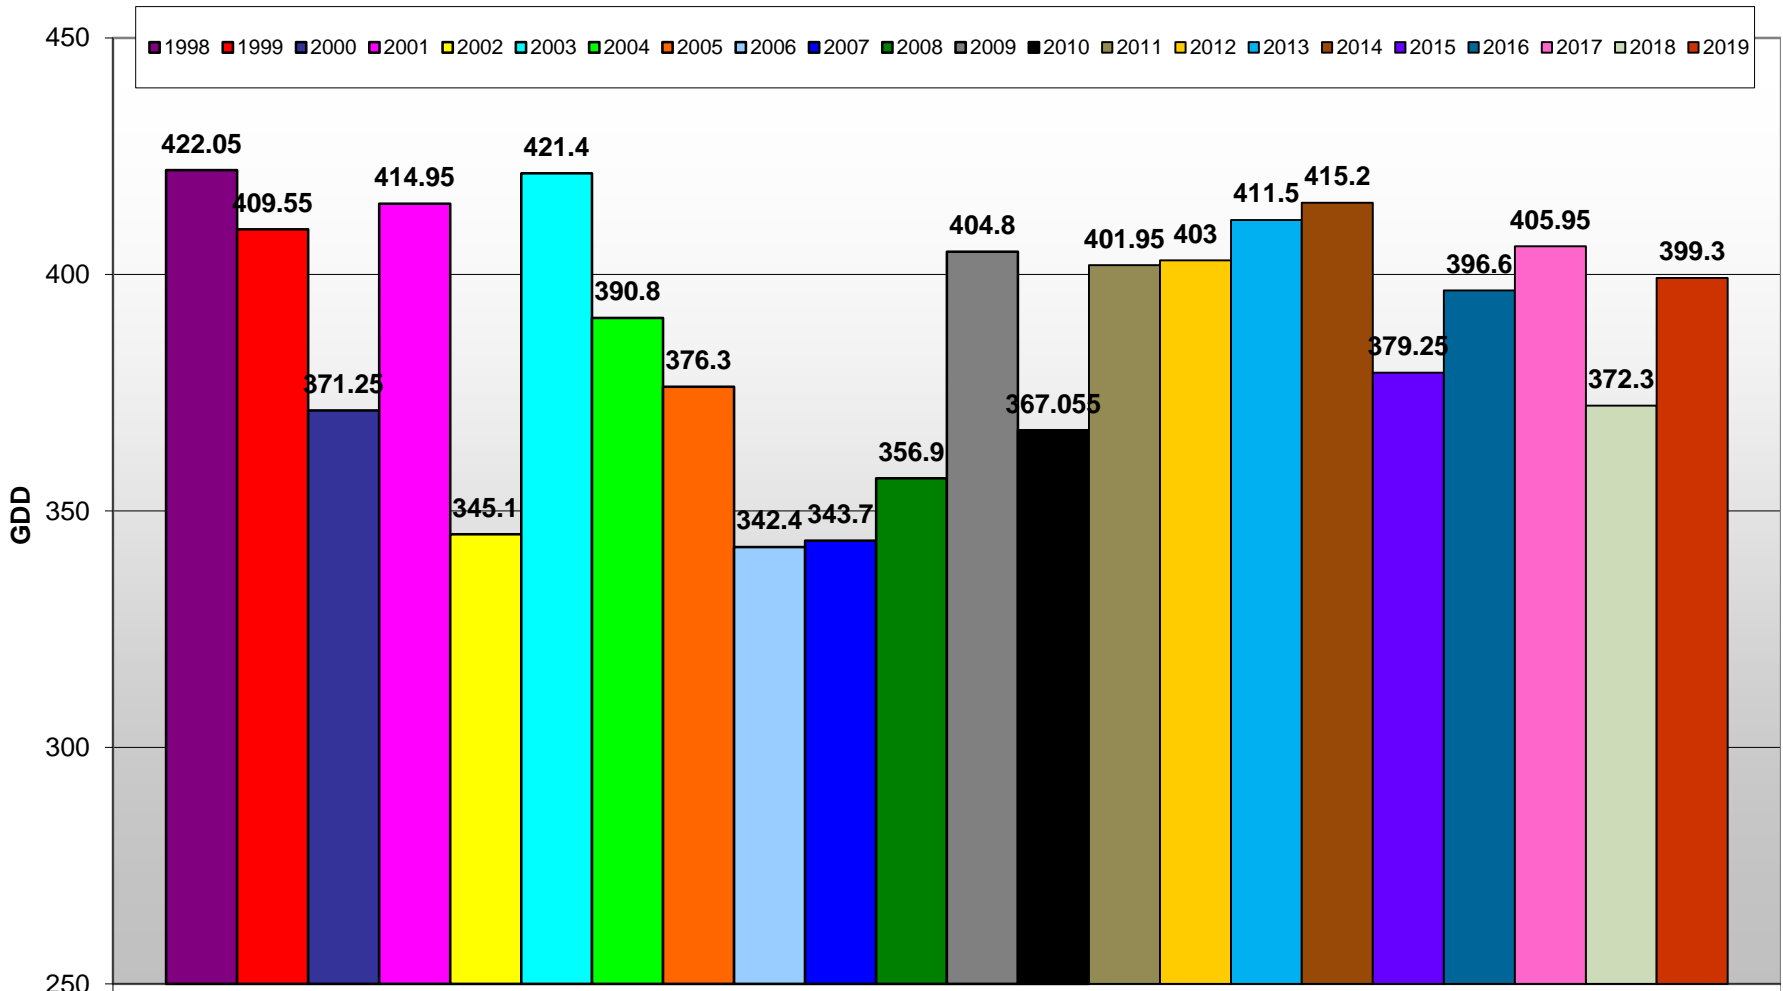

Osoyoos - Total Monthly Growing Degree Days [AUGUST] - 1998-2019

Created by Brad Estergaard, 2019