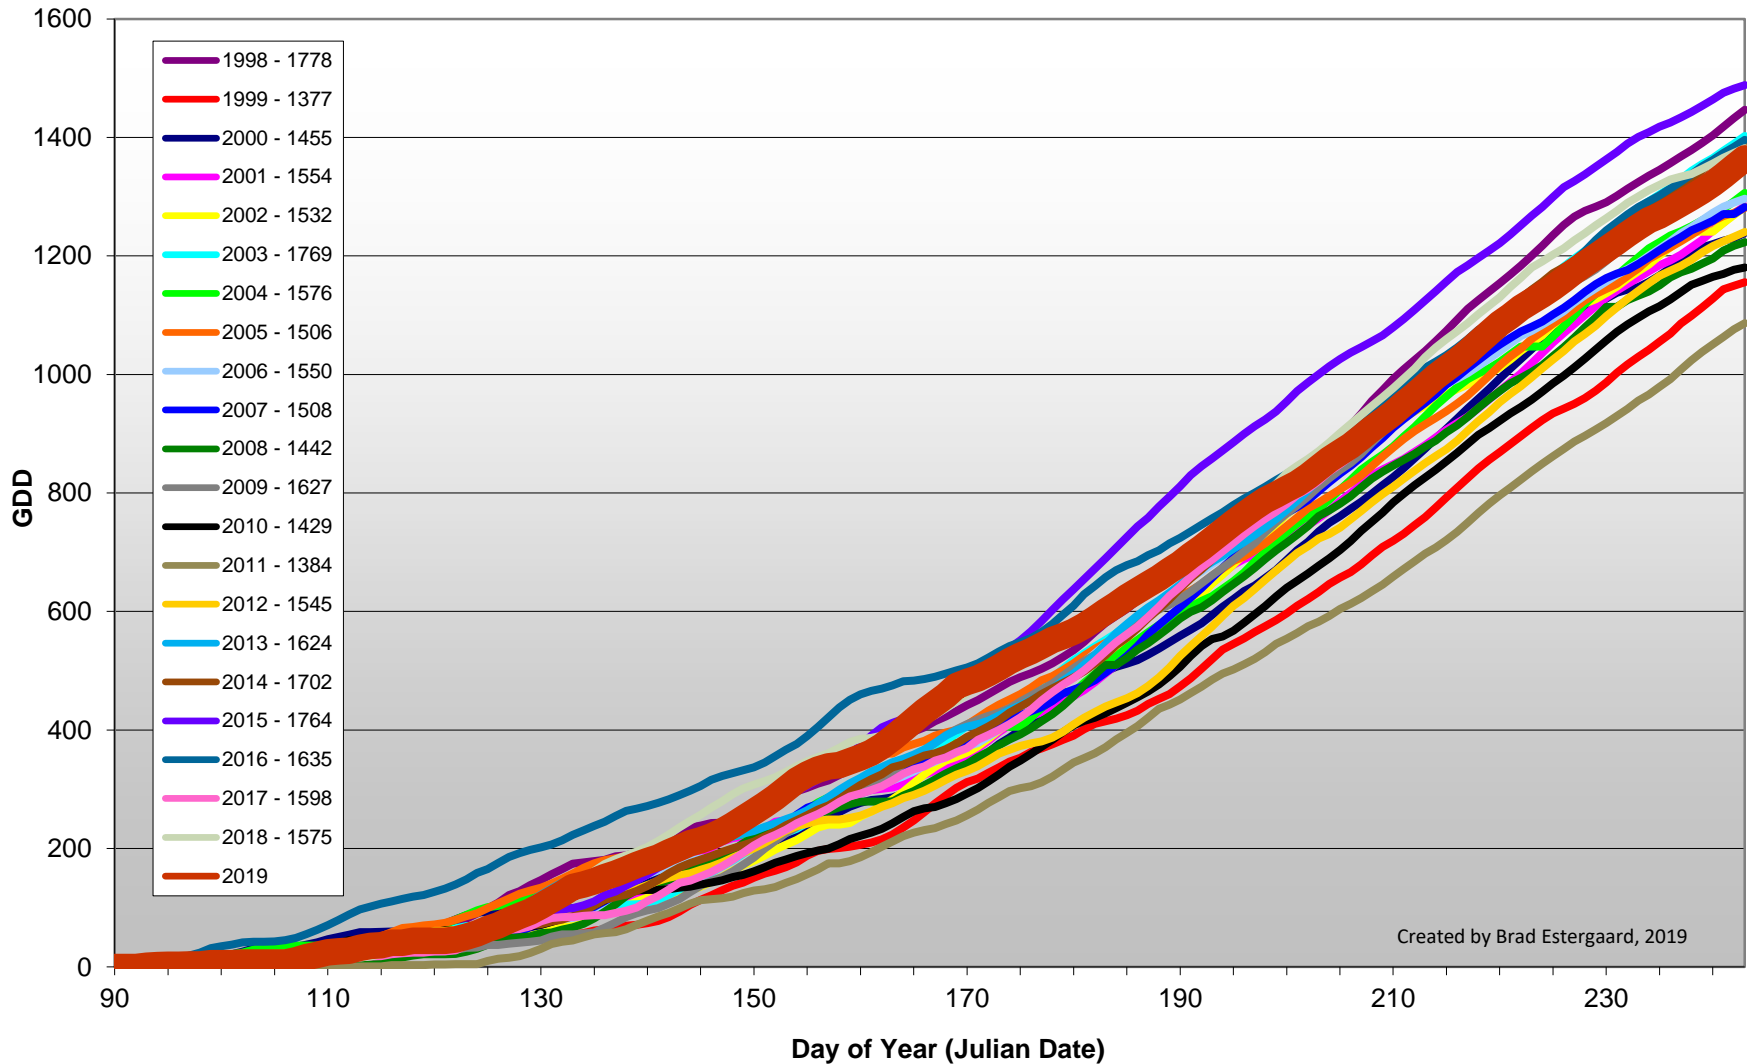

Osoyoos - Growing Degree Day Accumulation - 1998-2019 - April through August

Created by Brad Estergaard, 2019