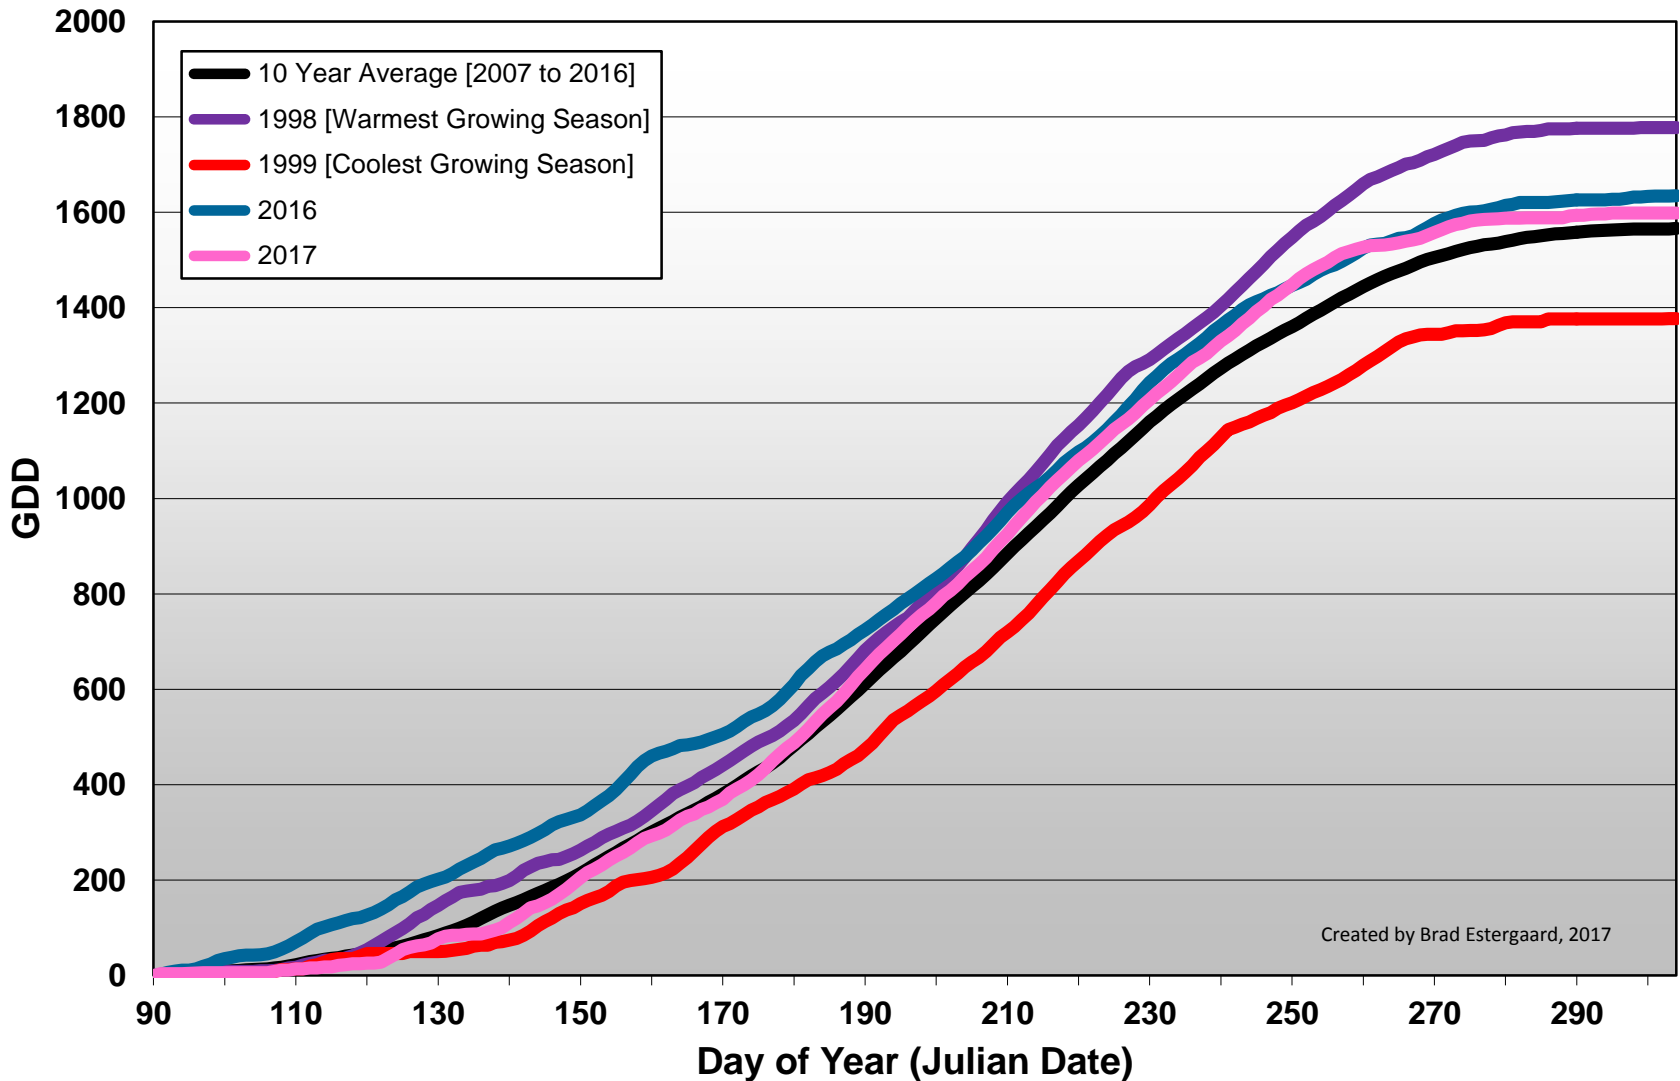

Summerland - Total Monthly Growing Degree Days [OCTOBER] - 1998-2017

October

Created by Brad Estergaard, 2017

Month

Summerland - Total Monthly Growing Degree Days - 1998-2017

Created by Brad Estergaard, 2017

Summerland - Growing Degree Day Accumulation - 1998-2017

Summerland - Cumulative GDD Comparison - 10 Year Average

Created by Brad Estergaard, 2017

Osoyoos - Total Monthly Growing Degree Days [OCTOBER] - 1998-2017

Created by Brad Estergaard, 2017

Osoyoos - Total Monthly Growing Degree Days - 1998-2017

Created by Brad Estergaard, 2017

Osoyoos - Growing Degree Day Accumulation - 1998-2017

Osoyoos - Cumulative GDD Comparison - 10 Year Average