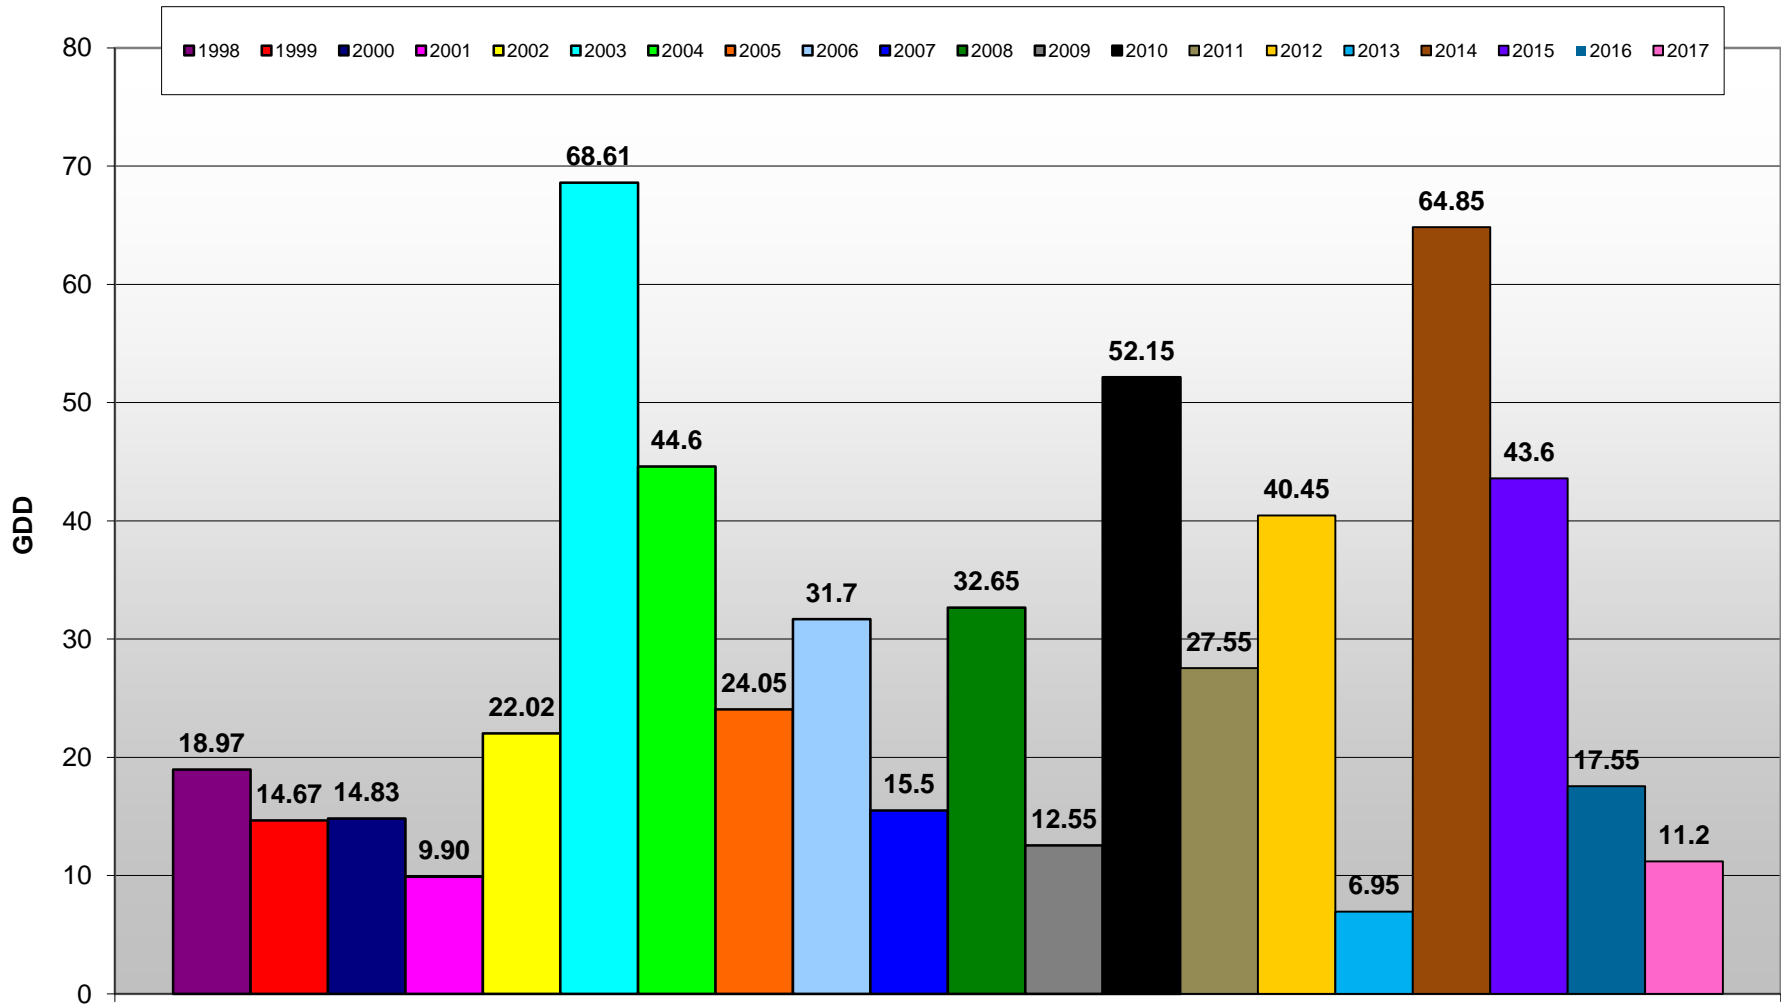

Summerland - Total Monthly Growing Degree Days [OCTOBER] - 1998-2017

October

Created by Brad Estergaard, 2017

Month

Summerland - Total Monthly Growing Degree Days - 1998-2017

Created by Brad Estergaard, 2017

Summerland - Growing Degree Day Accumulation - 1998-2017

Summerland - Cumulative GDD Comparison - 10 Year Average

Created by Brad Estergaard, 2017

Osoyoos - Total Monthly Growing Degree Days [OCTOBER] - 1998-2017