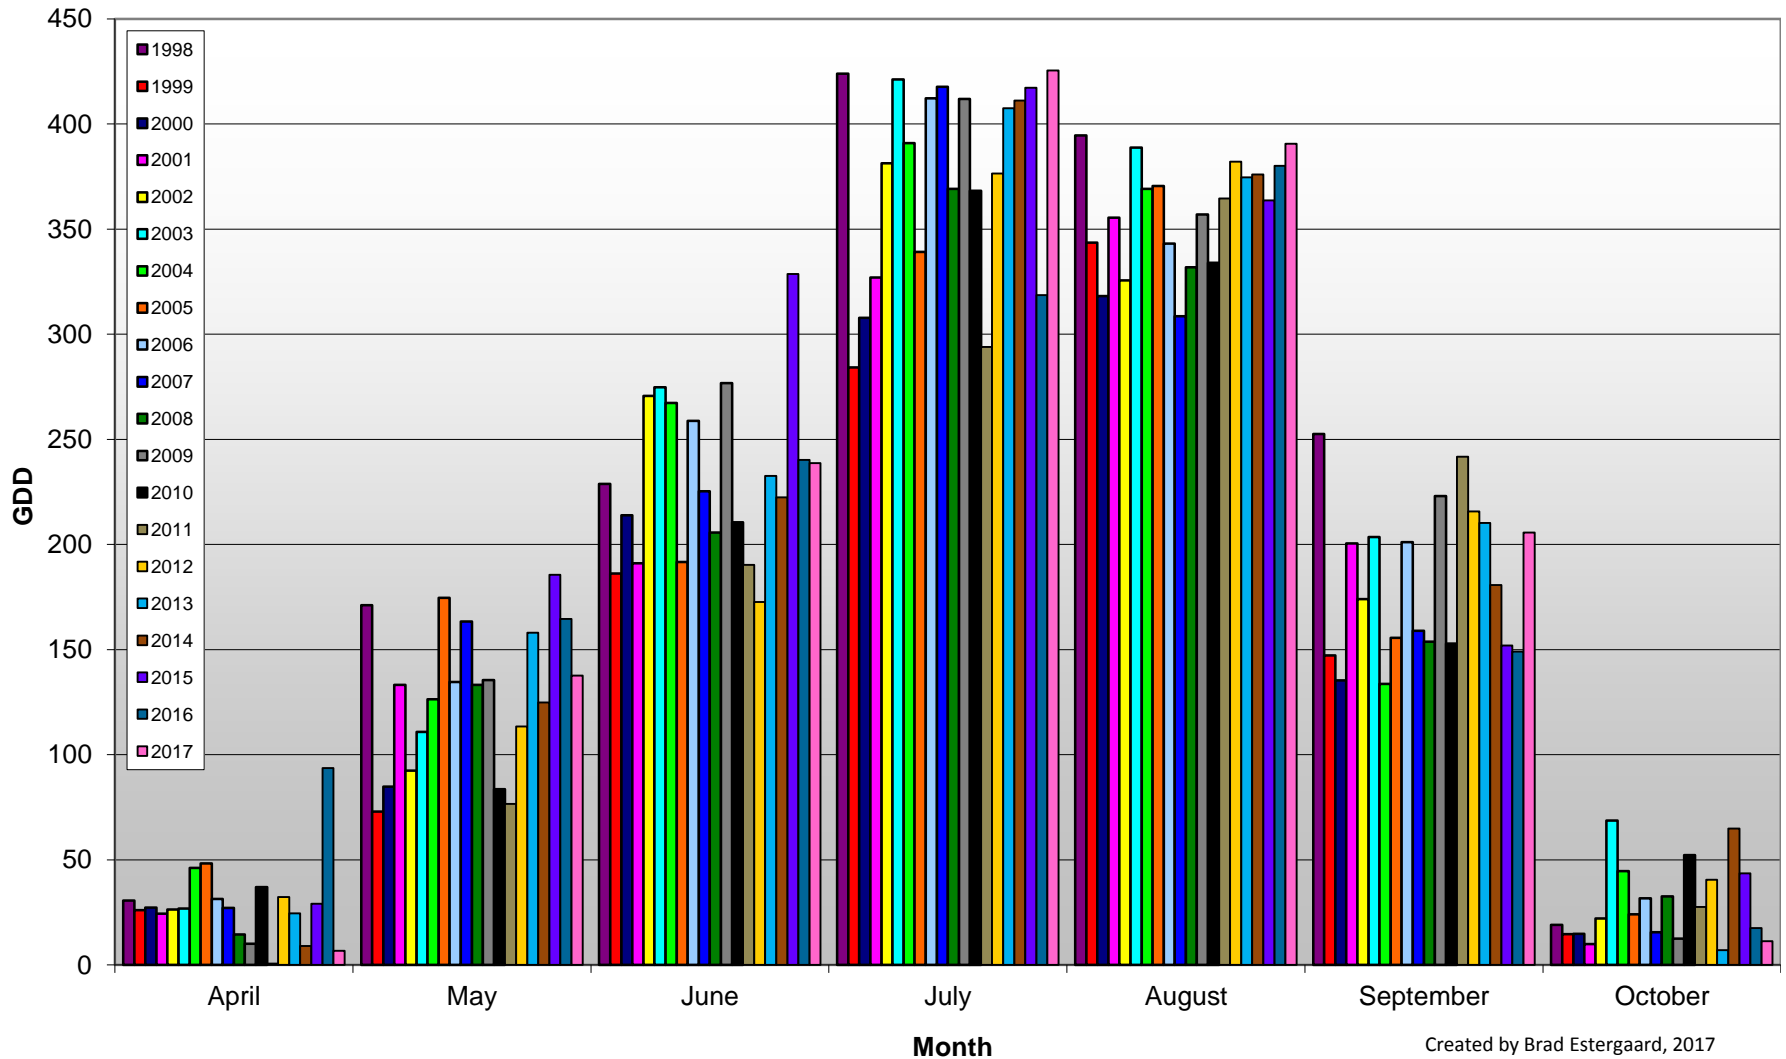

Summerland - Total Monthly Growing Degree Days [OCTOBER] - 1998-2017

October

Created by Brad Estergaard, 2017

Month

Summerland - Total Monthly Growing Degree Days - 1998-2017

Created by Brad Estergaard, 2017

Summerland - Growing Degree Day Accumulation - 1998-2017

Summerland - Cumulative GDD Comparison - 10 Year Average

Created by Brad Estergaard, 2017

Osoyoos - Total Monthly Growing Degree Days [OCTOBER] - 1998-2017