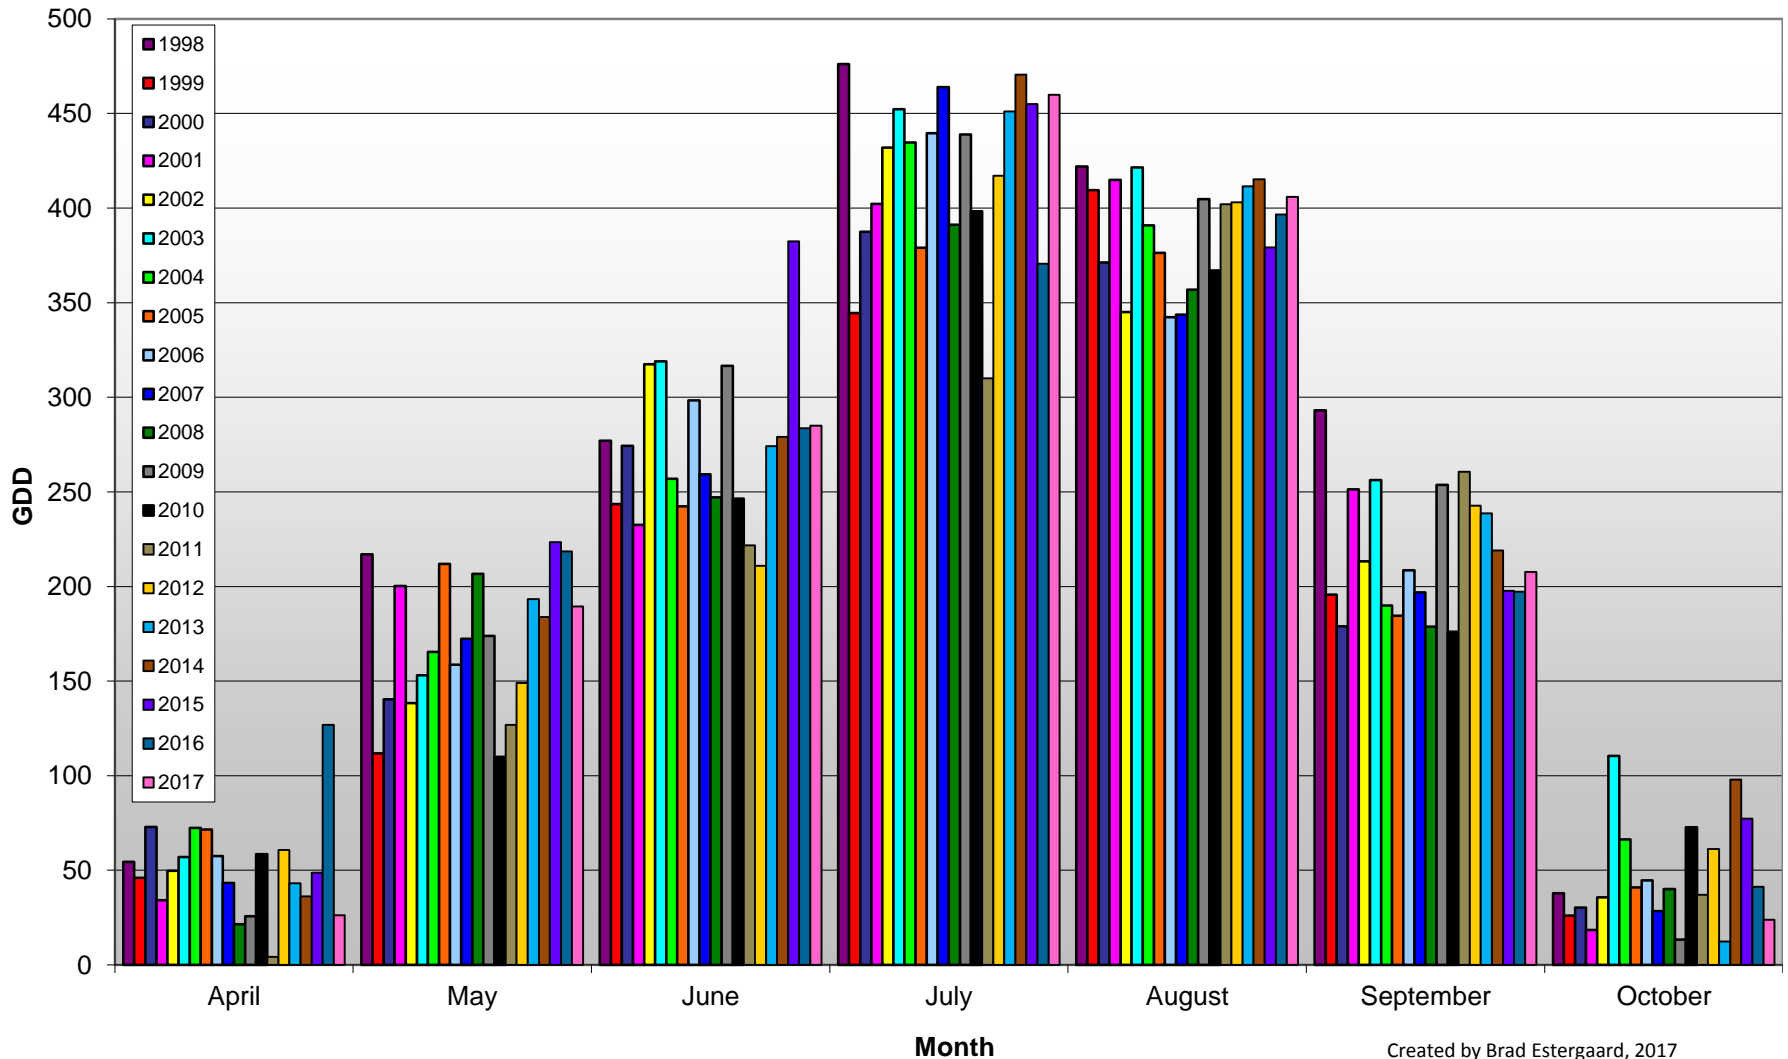

Summerland - Total Monthly Growing Degree Days [OCTOBER] - 1998-2017

October

Created by Brad Estergaard, 2017

Month

Summerland - Total Monthly Growing Degree Days - 1998-2017

Created by Brad Estergaard, 2017

Summerland - Growing Degree Day Accumulation - 1998-2017

Summerland - Cumulative GDD Comparison - 10 Year Average

Created by Brad Estergaard, 2017

Osoyoos - Total Monthly Growing Degree Days [OCTOBER] - 1998-2017

Created by Brad Estergaard, 2017

Osoyoos - Total Monthly Growing Degree Days - 1998-2017

Created by Brad Estergaard, 2017

Osoyoos - Growing Degree Day Accumulation - 1998-2017

Osoyoos - Cumulative GDD Comparison - 10 Year Average