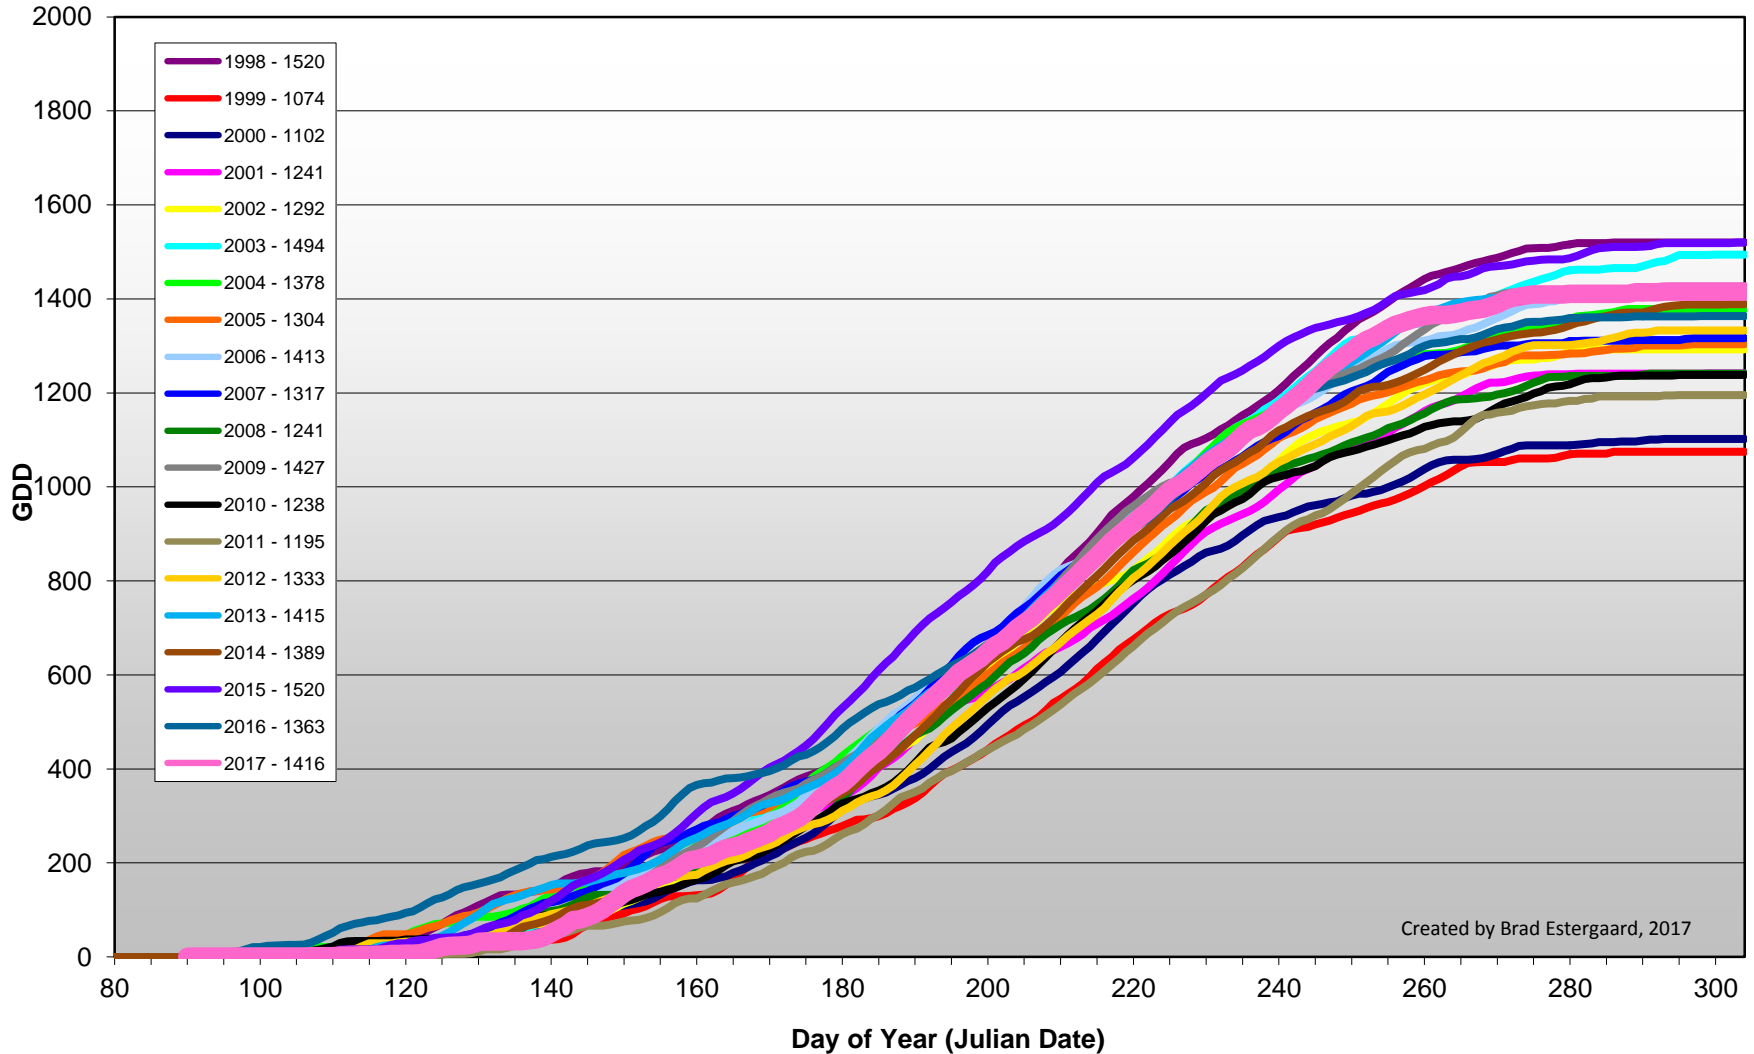

Summerland - Total Monthly Growing Degree Days [OCTOBER] - 1998-2017

October

Created by Brad Estergaard, 2017

Month

Summerland - Total Monthly Growing Degree Days - 1998-2017

Created by Brad Estergaard, 2017

Summerland - Growing Degree Day Accumulation - 1998-2017

Summerland - Cumulative GDD Comparison - 10 Year Average

Created by Brad Estergaard, 2017

Osoyoos - Total Monthly Growing Degree Days [OCTOBER] - 1998-2017