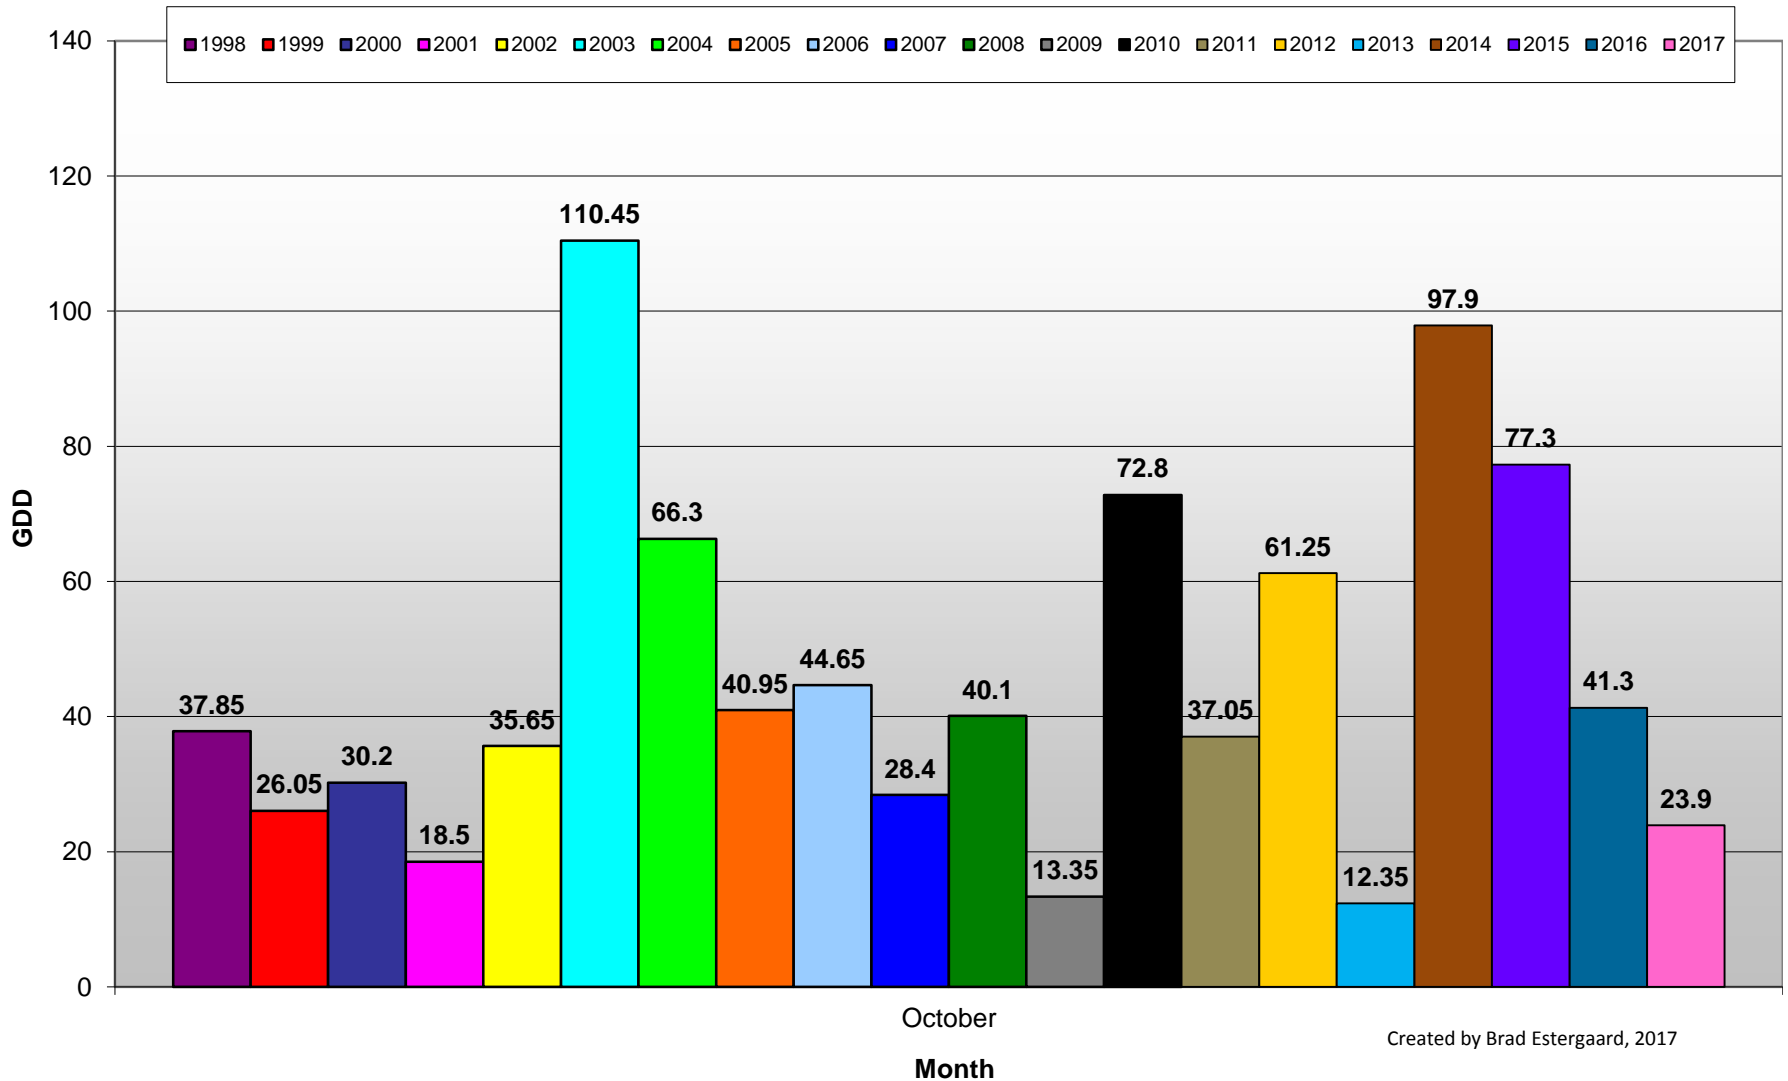

Summerland - Total Monthly Growing Degree Days [OCTOBER] - 1998-2017

October

Created by Brad Estergaard, 2017

Month

Summerland - Total Monthly Growing Degree Days - 1998-2017

Created by Brad Estergaard, 2017

Summerland - Growing Degree Day Accumulation - 1998-2017

Summerland - Cumulative GDD Comparison - 10 Year Average

Created by Brad Estergaard, 2017

Osoyoos - Total Monthly Growing Degree Days [OCTOBER] - 1998-2017