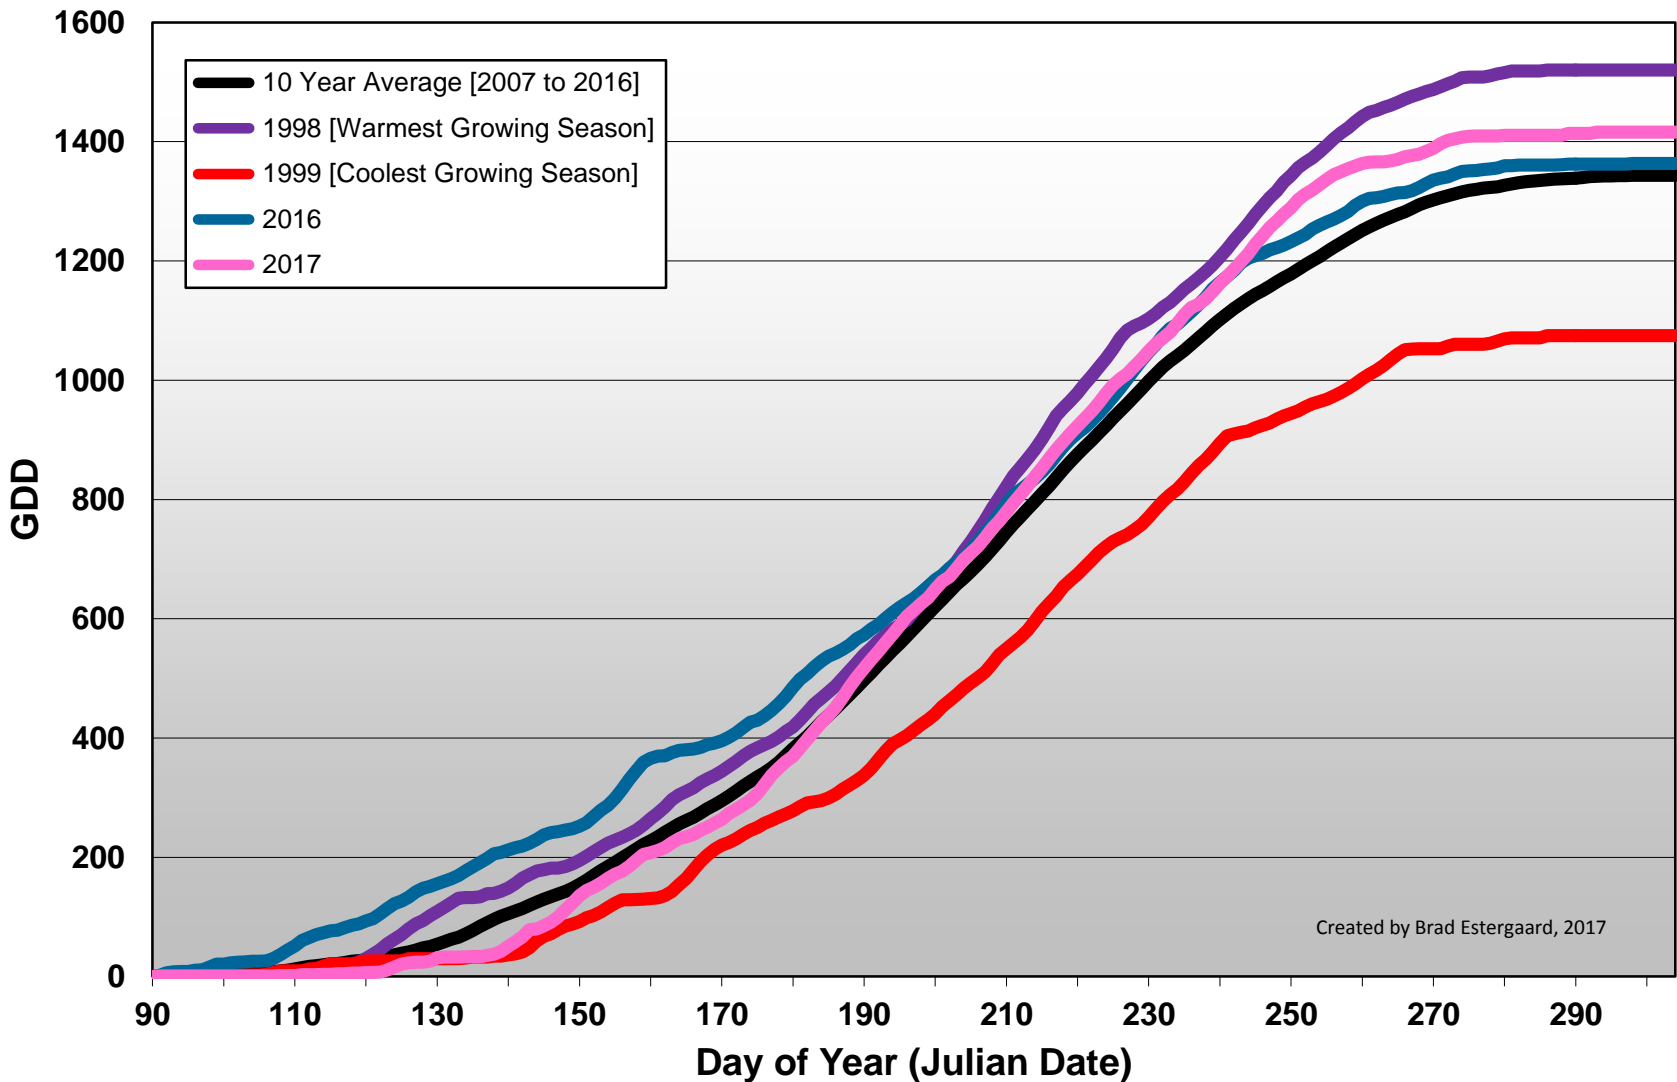

Summerland - Total Monthly Growing Degree Days [OCTOBER] - 1998-2017

October

Created by Brad Estergaard, 2017

Month

Summerland - Total Monthly Growing Degree Days - 1998-2017

Created by Brad Estergaard, 2017

Summerland - Growing Degree Day Accumulation - 1998-2017

Summerland - Cumulative GDD Comparison - 10 Year Average

Created by Brad Estergaard, 2017

Osoyoos - Total Monthly Growing Degree Days [OCTOBER] - 1998-2017