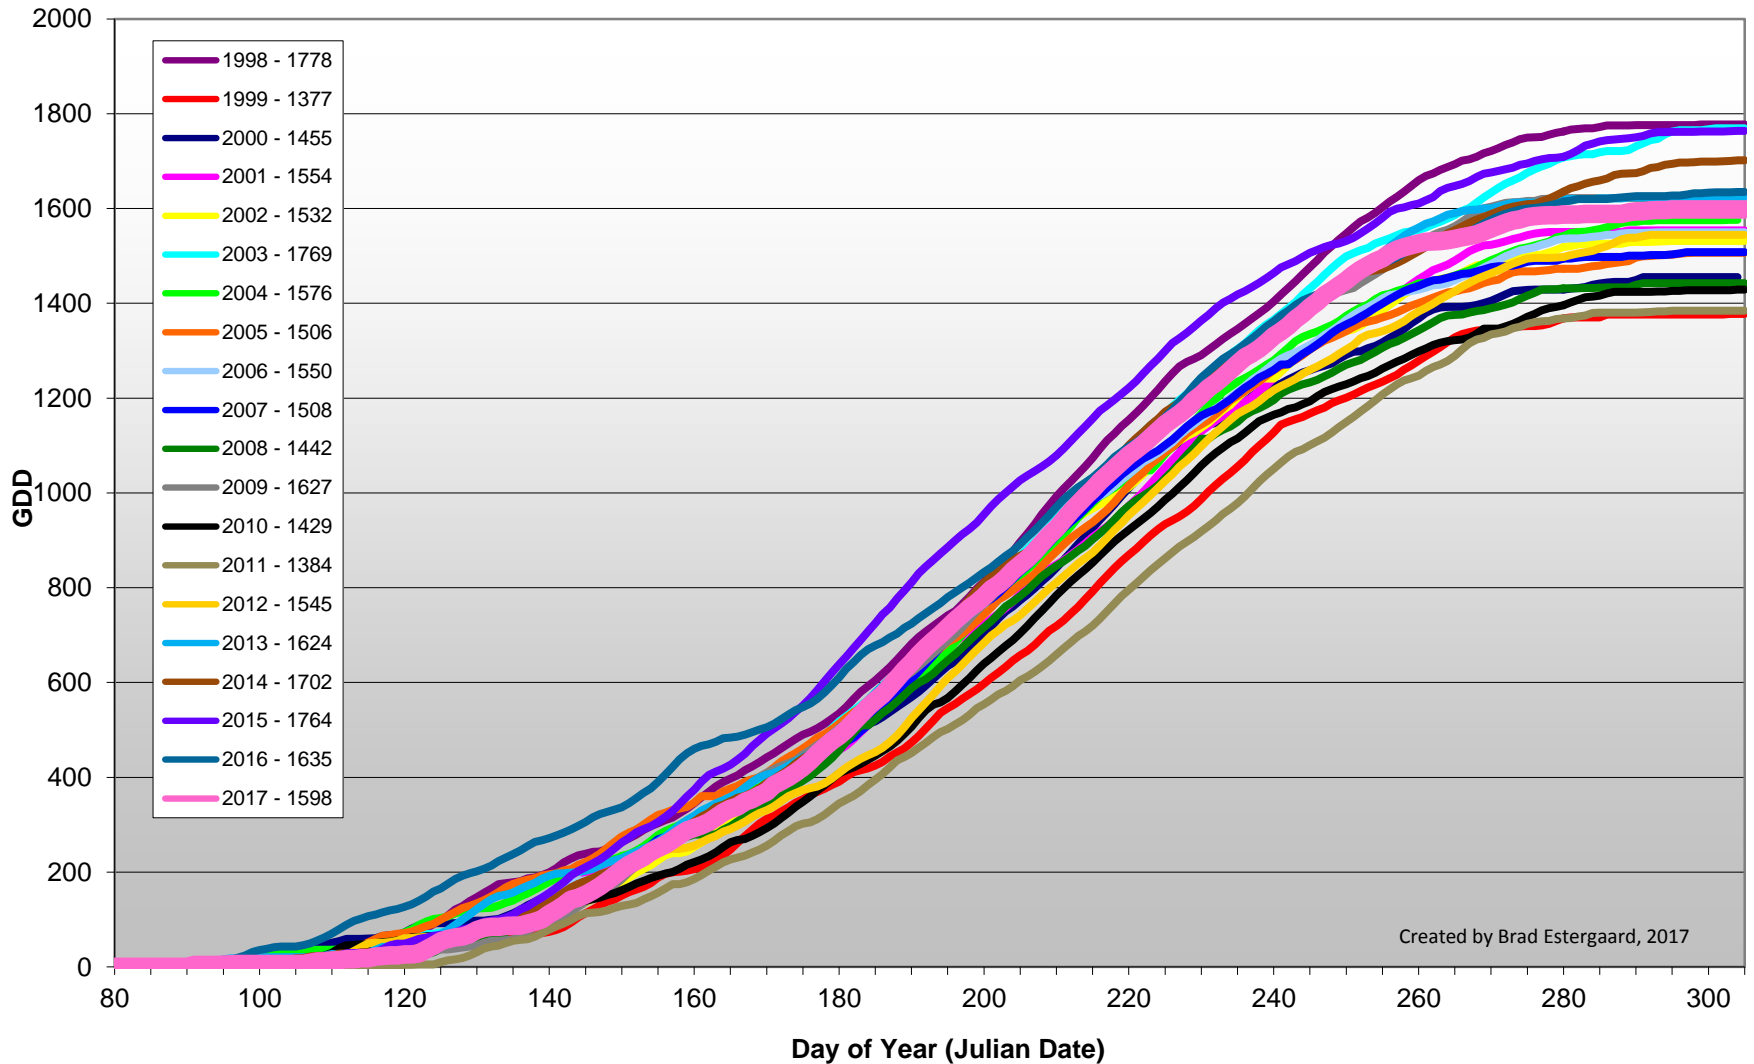

Summerland - Total Monthly Growing Degree Days [OCTOBER] - 1998-2017

October

Created by Brad Estergaard, 2017

Month

Summerland - Total Monthly Growing Degree Days - 1998-2017

Created by Brad Estergaard, 2017

Summerland - Growing Degree Day Accumulation - 1998-2017

Summerland - Cumulative GDD Comparison - 10 Year Average

Created by Brad Estergaard, 2017

Osoyoos - Total Monthly Growing Degree Days [OCTOBER] - 1998-2017

Created by Brad Estergaard, 2017

Osoyoos - Total Monthly Growing Degree Days - 1998-2017

Created by Brad Estergaard, 2017

Osoyoos - Growing Degree Day Accumulation - 1998-2017

Osoyoos - Cumulative GDD Comparison - 10 Year Average