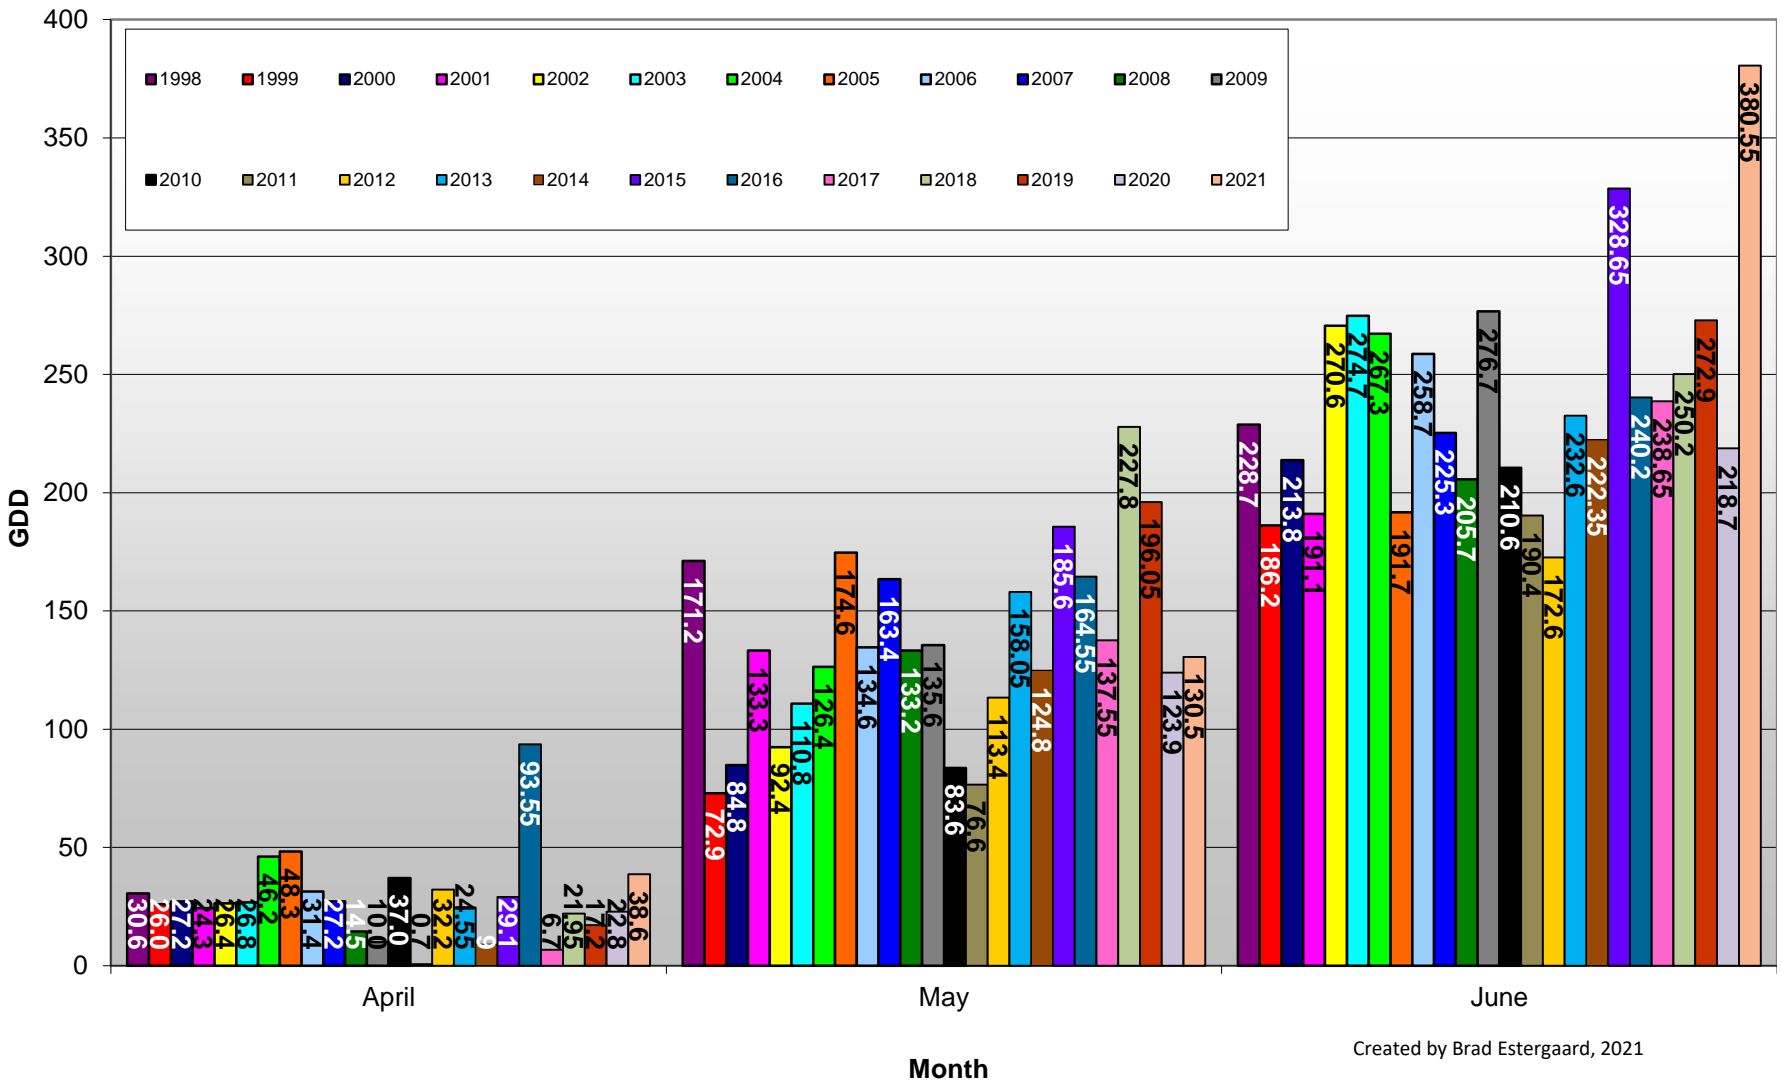

Summerland - Total Monthly Growing Degree Days [JUNE] - 1998-2021

Created by Brad Estergaard, 2021

Summerland - Total Monthly Growing Degree Days - April through June - 1998-2021

Created by Brad Estergaard, 2021

Summerland - Growing Degree Day Accumulation - 1998-2021 - April through June

Created by Brad Estergaard, 2021

Summerland - Growing Degree Day Accumulation - 1998-2021

Osoyoos - Total Monthly Growing Degree Days [JUNE] - 1998-2021

Created by Brad Estergaard, 2021

Osoyoos - Total Monthly Growing Degree Days - April through June - 1998-2021

Created by Brad Estergaard, 2021

Osoyoos - Growing Degree Day Accumulation - 1998-2021 - April through June