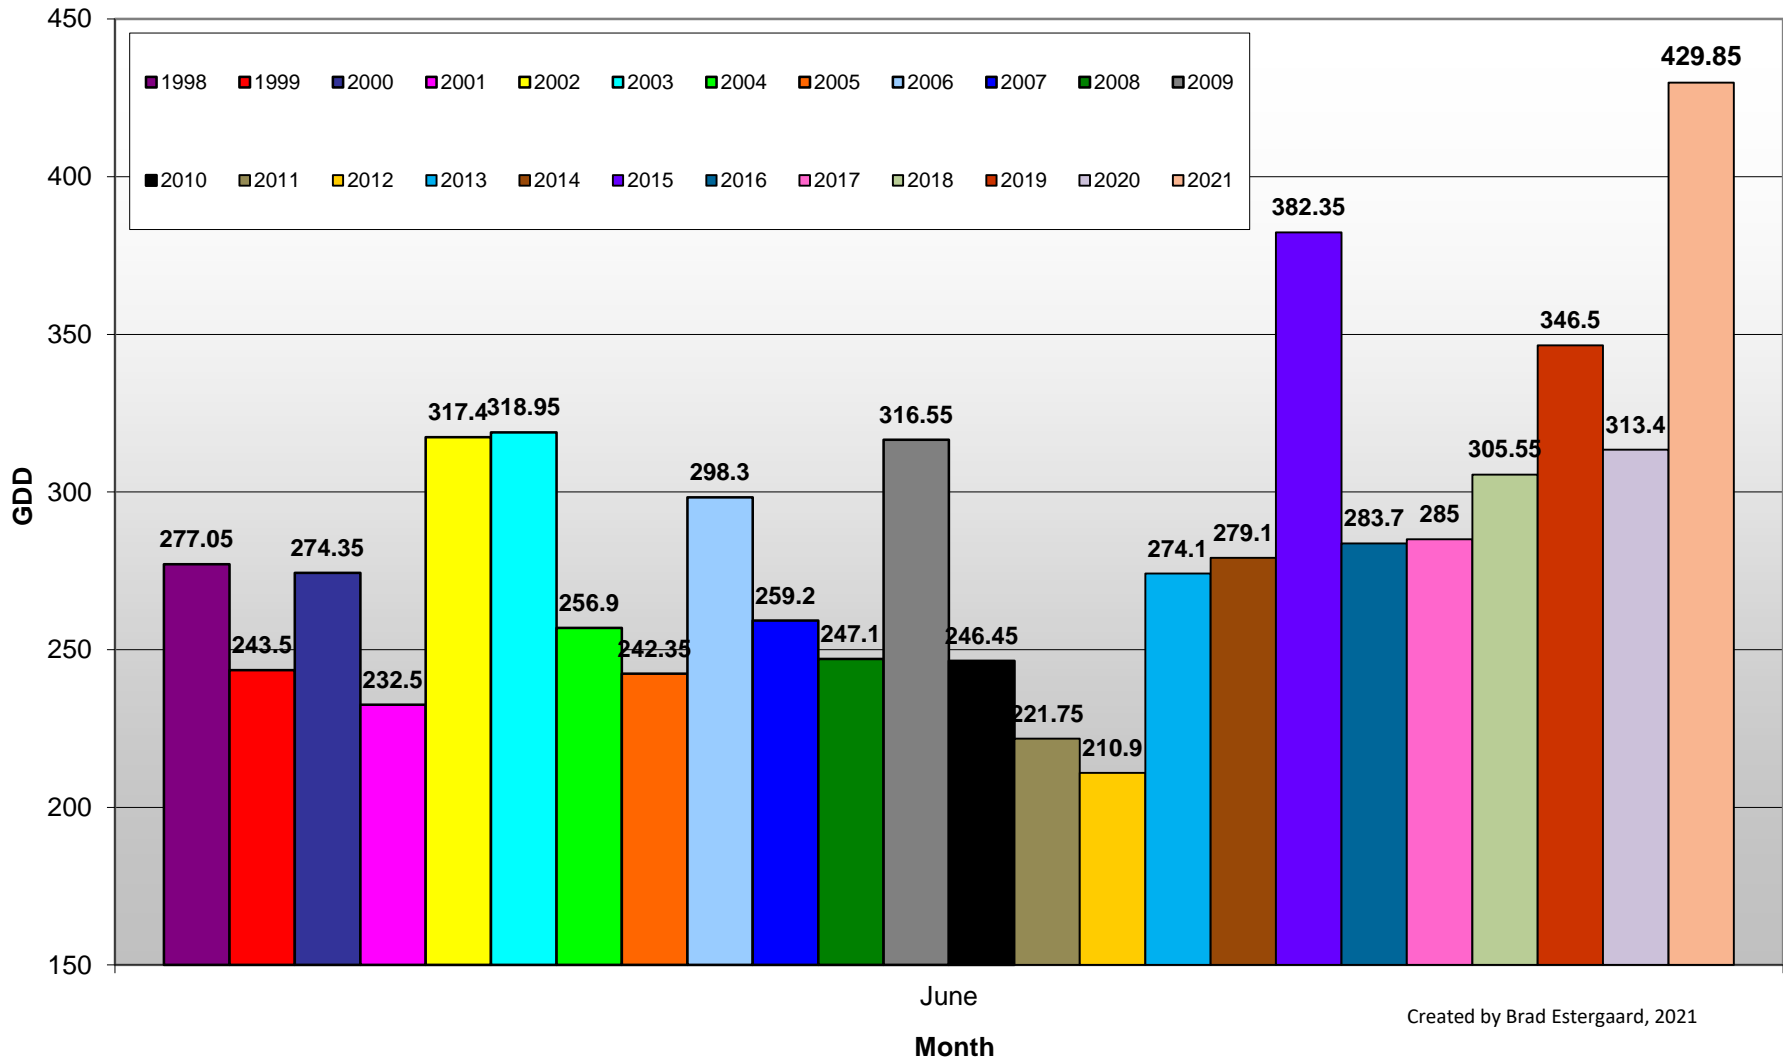

Summerland - Total Monthly Growing Degree Days [JUNE] - 1998-2021

Created by Brad Estergaard, 2021

Summerland - Total Monthly Growing Degree Days - April through June - 1998-2021

Created by Brad Estergaard, 2021

Summerland - Growing Degree Day Accumulation - 1998-2021 - April through June

Created by Brad Estergaard, 2021

Summerland - Growing Degree Day Accumulation - 1998-2021

Osoyoos - Total Monthly Growing Degree Days [JUNE] - 1998-2021

Created by Brad Estergaard, 2021

Osoyoos - Total Monthly Growing Degree Days - April through June - 1998-2021

Created by Brad Estergaard, 2021

Osoyoos - Growing Degree Day Accumulation - 1998-2021 - April through June