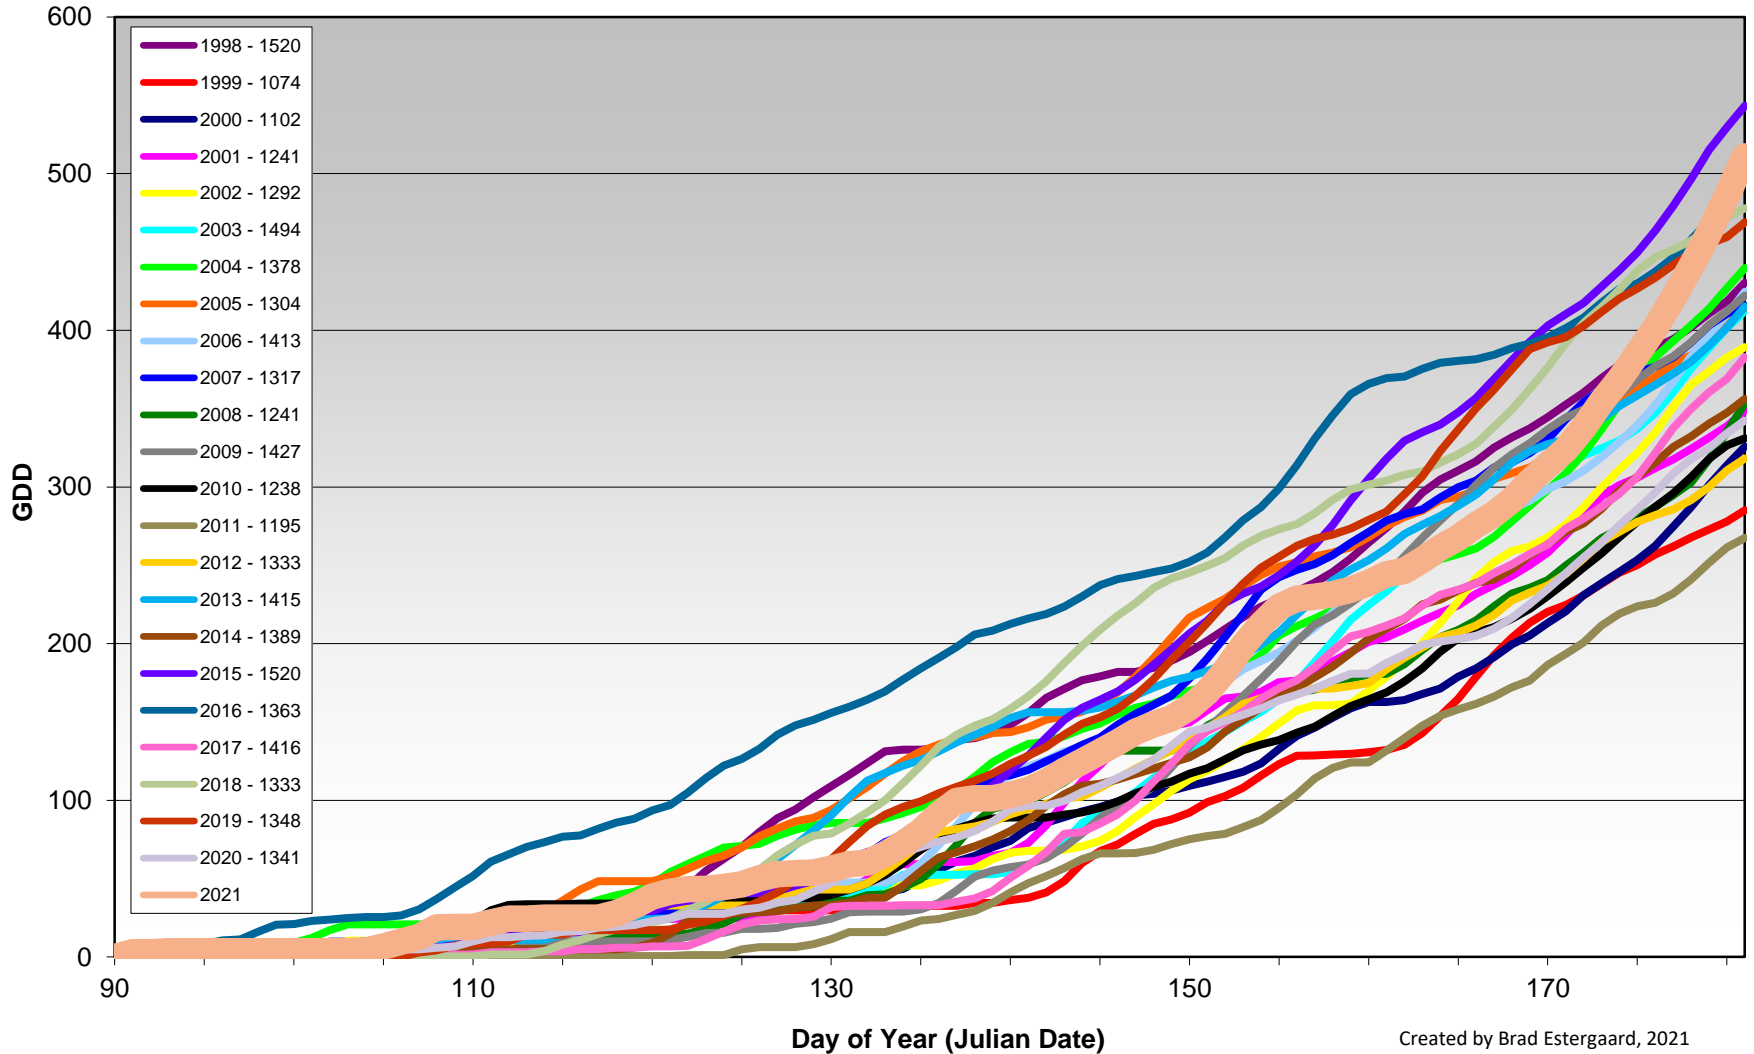

Summerland - Total Monthly Growing Degree Days [JUNE] - 1998-2021

Created by Brad Estergaard, 2021

Summerland - Total Monthly Growing Degree Days - April through June - 1998-2021

Created by Brad Estergaard, 2021

Summerland - Growing Degree Day Accumulation - 1998-2021 - April through June

Created by Brad Estergaard, 2021

Summerland - Growing Degree Day Accumulation - 1998-2021

Osoyoos - Total Monthly Growing Degree Days [JUNE] - 1998-2021