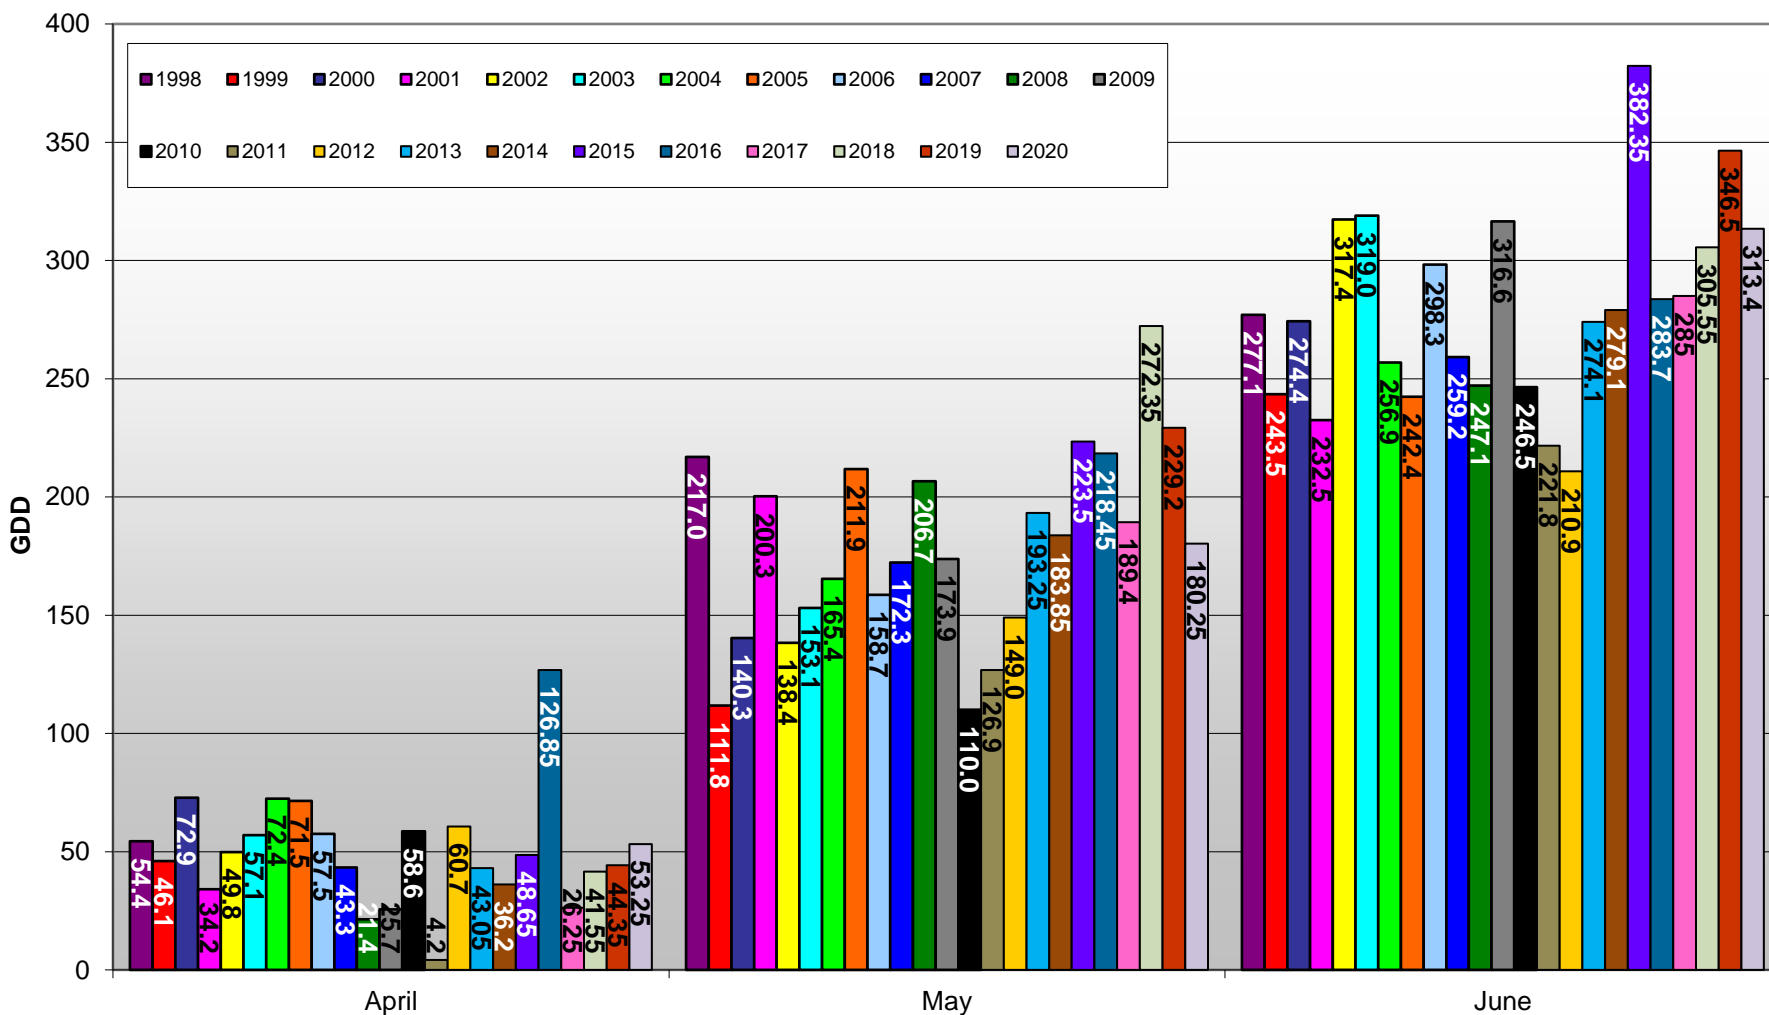

Summerland - Total Monthly Growing Degree Days [JUNE] - 1998-2020

Created by Brad Estergaard, 2020

Summerland - Total Monthly Growing Degree Days - April through June - 1998-2020

Created by Brad Estergaard, 2020

Summerland - Growing Degree Day Accumulation - 1998-2020 - April through June

Created by Brad Estergaard, 2020

Summerland - Growing Degree Day Accumulation - 1998-2020

Osoyoos - Total Monthly Growing Degree Days [JUNE] - 1998-2020

Osoyoos - Total Monthly Growing Degree Days - April through June - 1998-2020

Created by Brad Estergaard, 2020

Osoyoos - Growing Degree Day Accumulation - 1998-2020 - April through June

Created by Brad Estergaard, 2020