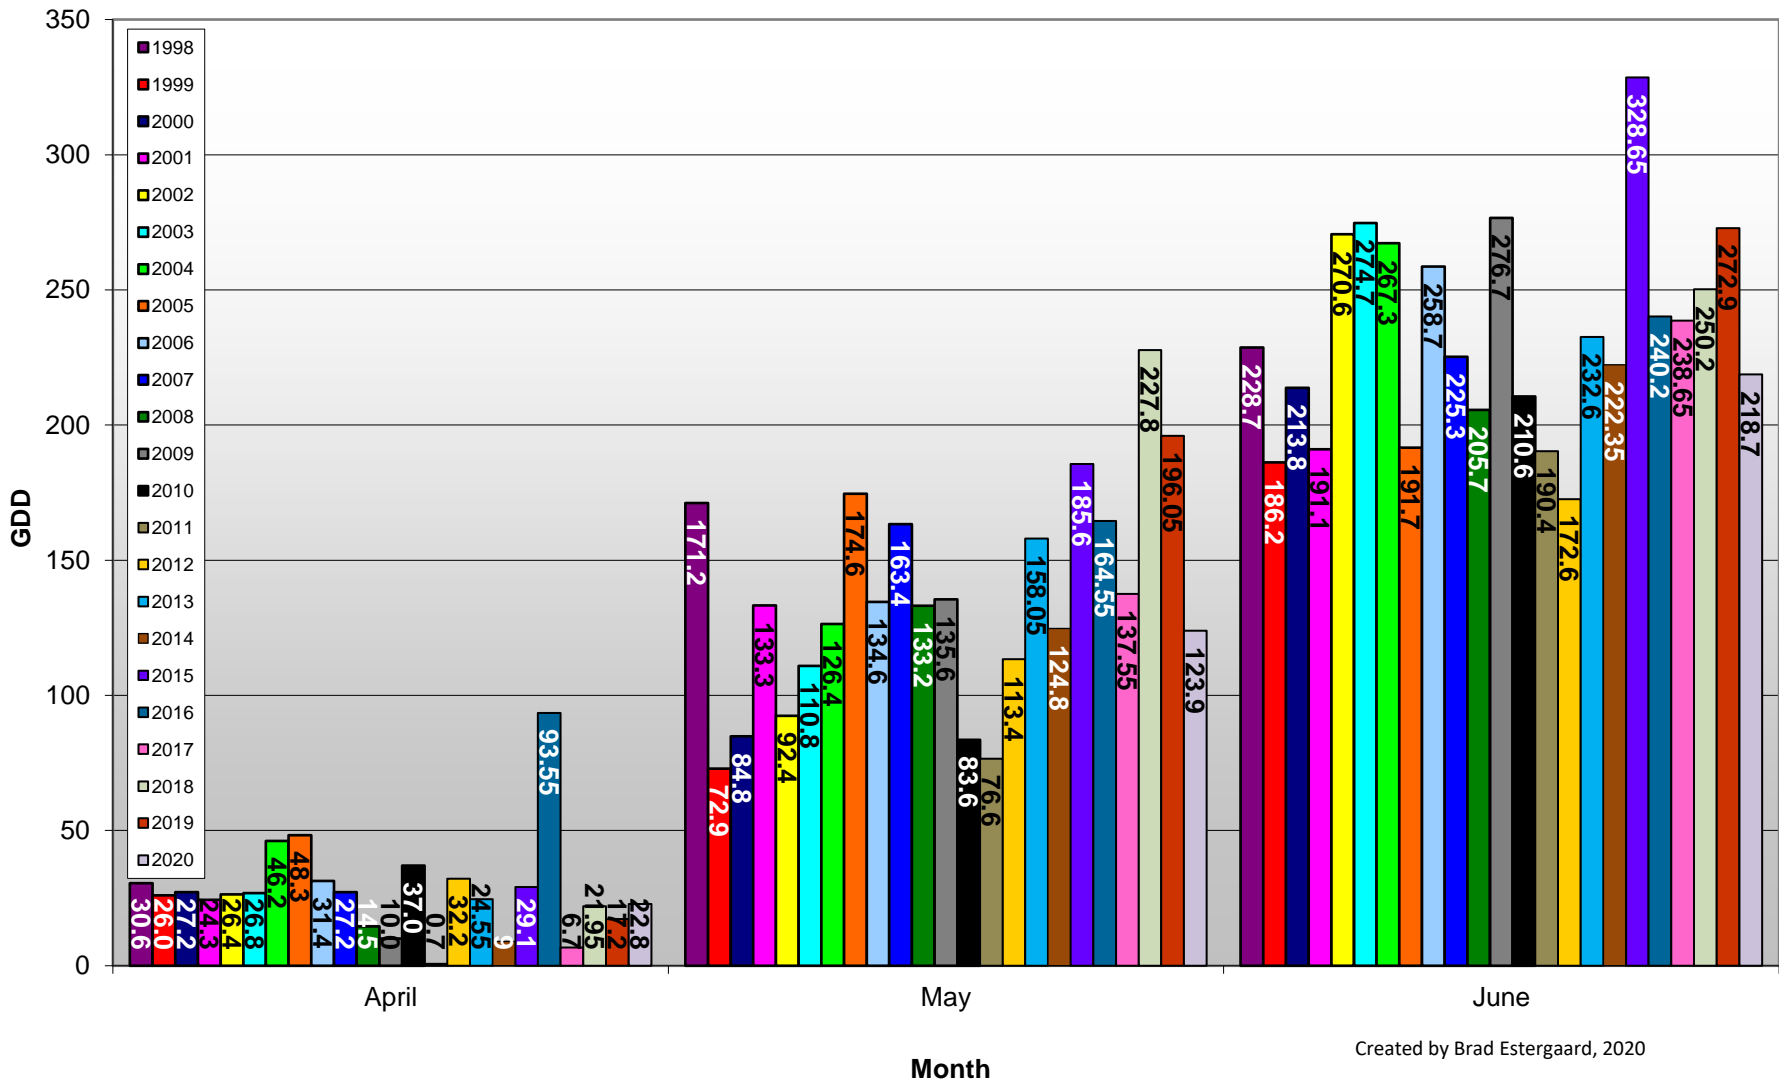

Summerland - Total Monthly Growing Degree Days [JUNE] - 1998-2020

Created by Brad Estergaard, 2020

Summerland - Total Monthly Growing Degree Days - April through June - 1998-2020

Created by Brad Estergaard, 2020

Summerland - Growing Degree Day Accumulation - 1998-2020 - April through June

Created by Brad Estergaard, 2020

Summerland - Growing Degree Day Accumulation - 1998-2020

Osoyoos - Total Monthly Growing Degree Days [JUNE] - 1998-2020

Osoyoos - Total Monthly Growing Degree Days - April through June - 1998-2020

Created by Brad Estergaard, 2020

Osoyoos - Growing Degree Day Accumulation - 1998-2020 - April through June

Created by Brad Estergaard, 2020