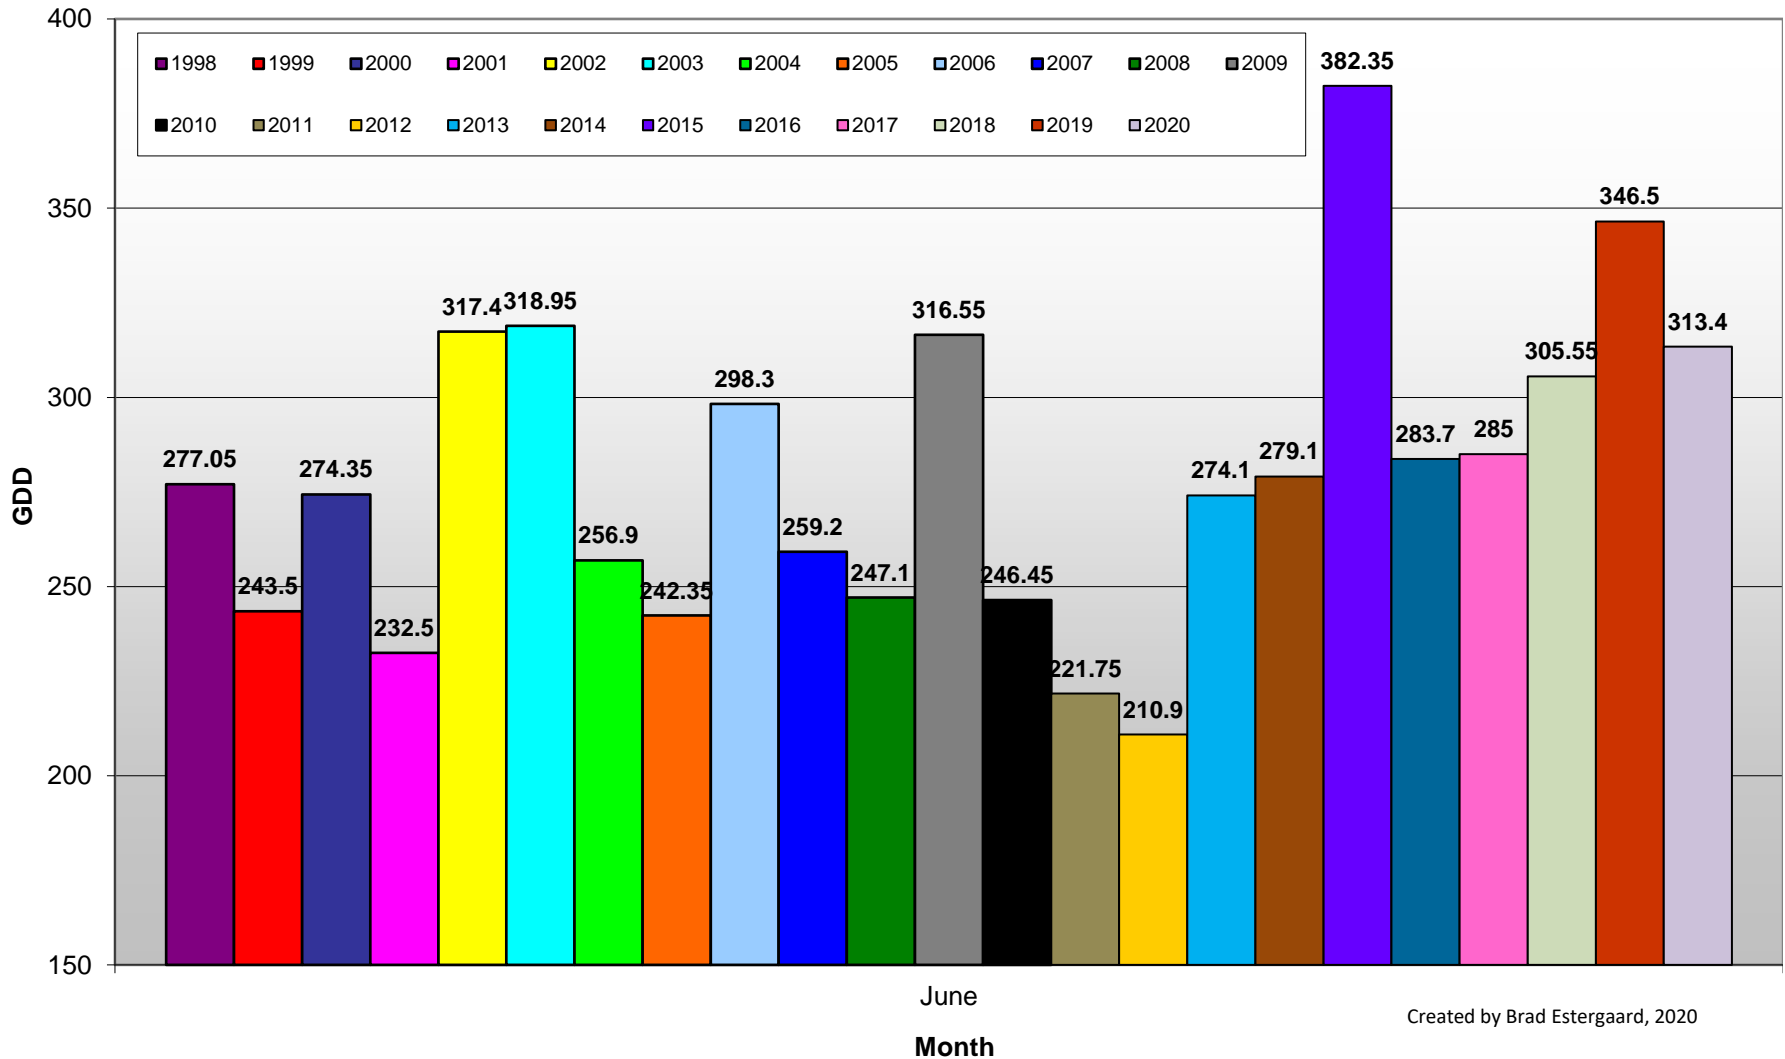

Summerland - Total Monthly Growing Degree Days [JUNE] - 1998-2020

Created by Brad Estergaard, 2020

Summerland - Total Monthly Growing Degree Days - April through June - 1998-2020

Created by Brad Estergaard, 2020

Summerland - Growing Degree Day Accumulation - 1998-2020 - April through June

Created by Brad Estergaard, 2020

Summerland - Growing Degree Day Accumulation - 1998-2020

Osoyoos - Total Monthly Growing Degree Days [JUNE] - 1998-2020

Osoyoos - Total Monthly Growing Degree Days - April through June - 1998-2020

Created by Brad Estergaard, 2020

Osoyoos - Growing Degree Day Accumulation - 1998-2020 - April through June

Created by Brad Estergaard, 2020