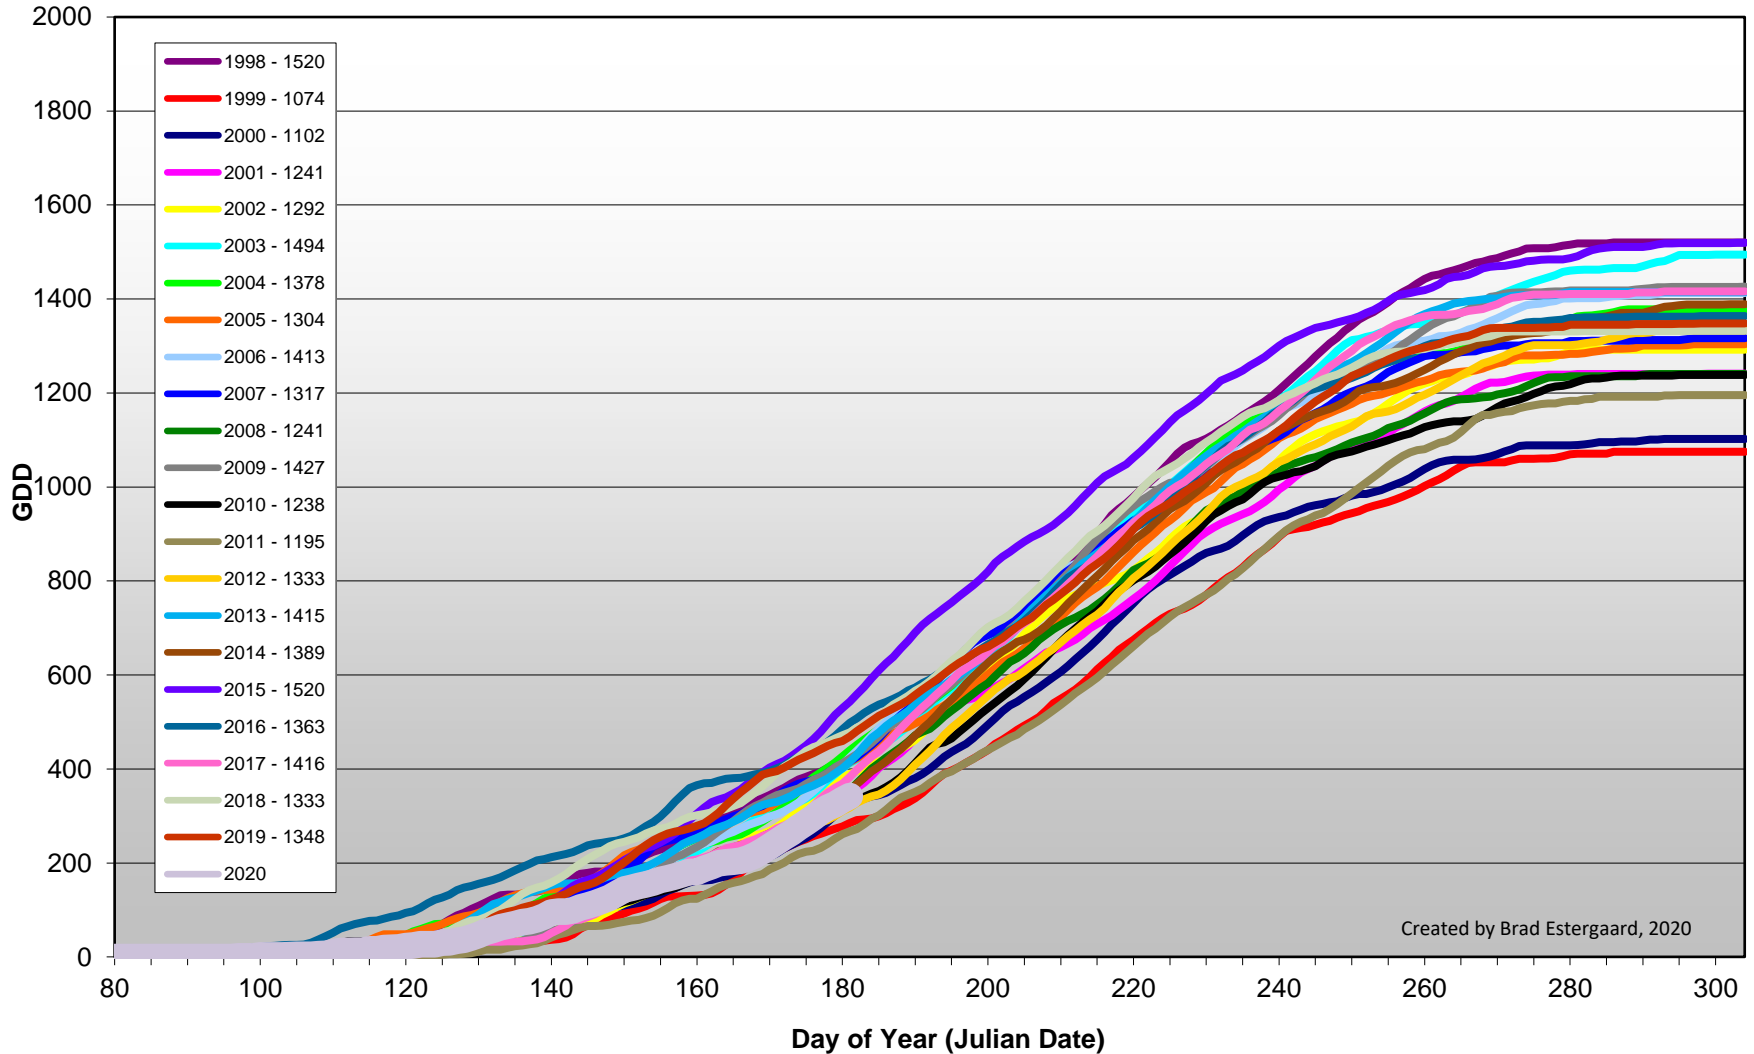

Summerland - Total Monthly Growing Degree Days [JUNE] - 1998-2020

Created by Brad Estergaard, 2020

Summerland - Total Monthly Growing Degree Days - April through June - 1998-2020

Created by Brad Estergaard, 2020

Summerland - Growing Degree Day Accumulation - 1998-2020 - April through June

Created by Brad Estergaard, 2020

Summerland - Growing Degree Day Accumulation - 1998-2020

Osoyoos - Total Monthly Growing Degree Days [JUNE] - 1998-2020

Osoyoos - Total Monthly Growing Degree Days - April through June - 1998-2020

Created by Brad Estergaard, 2020

Osoyoos - Growing Degree Day Accumulation - 1998-2020 - April through June

Created by Brad Estergaard, 2020