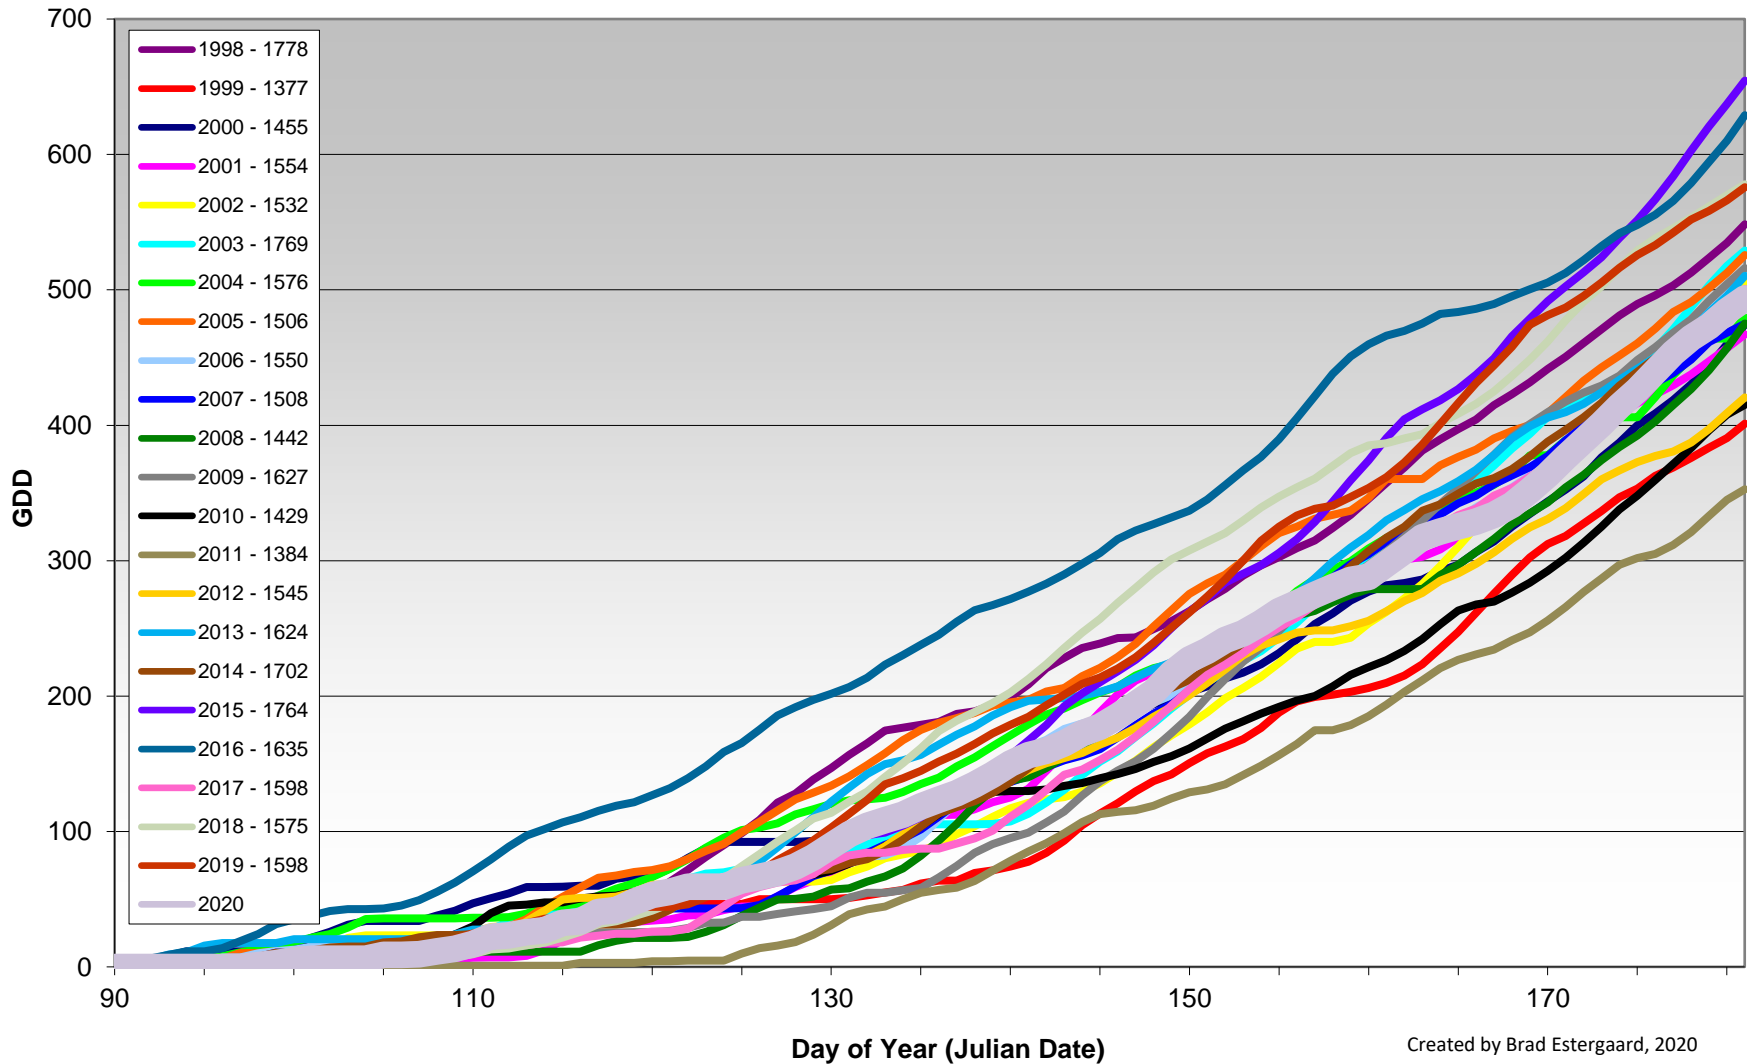

Summerland - Total Monthly Growing Degree Days [JUNE] - 1998-2020

Created by Brad Estergaard, 2020

Summerland - Total Monthly Growing Degree Days - April through June - 1998-2020

Created by Brad Estergaard, 2020

Summerland - Growing Degree Day Accumulation - 1998-2020 - April through June

Created by Brad Estergaard, 2020

Summerland - Growing Degree Day Accumulation - 1998-2020

Osoyoos - Total Monthly Growing Degree Days [JUNE] - 1998-2020

Osoyoos - Total Monthly Growing Degree Days - April through June - 1998-2020

Created by Brad Estergaard, 2020

Osoyoos - Growing Degree Day Accumulation - 1998-2020 - April through June

Created by Brad Estergaard, 2020