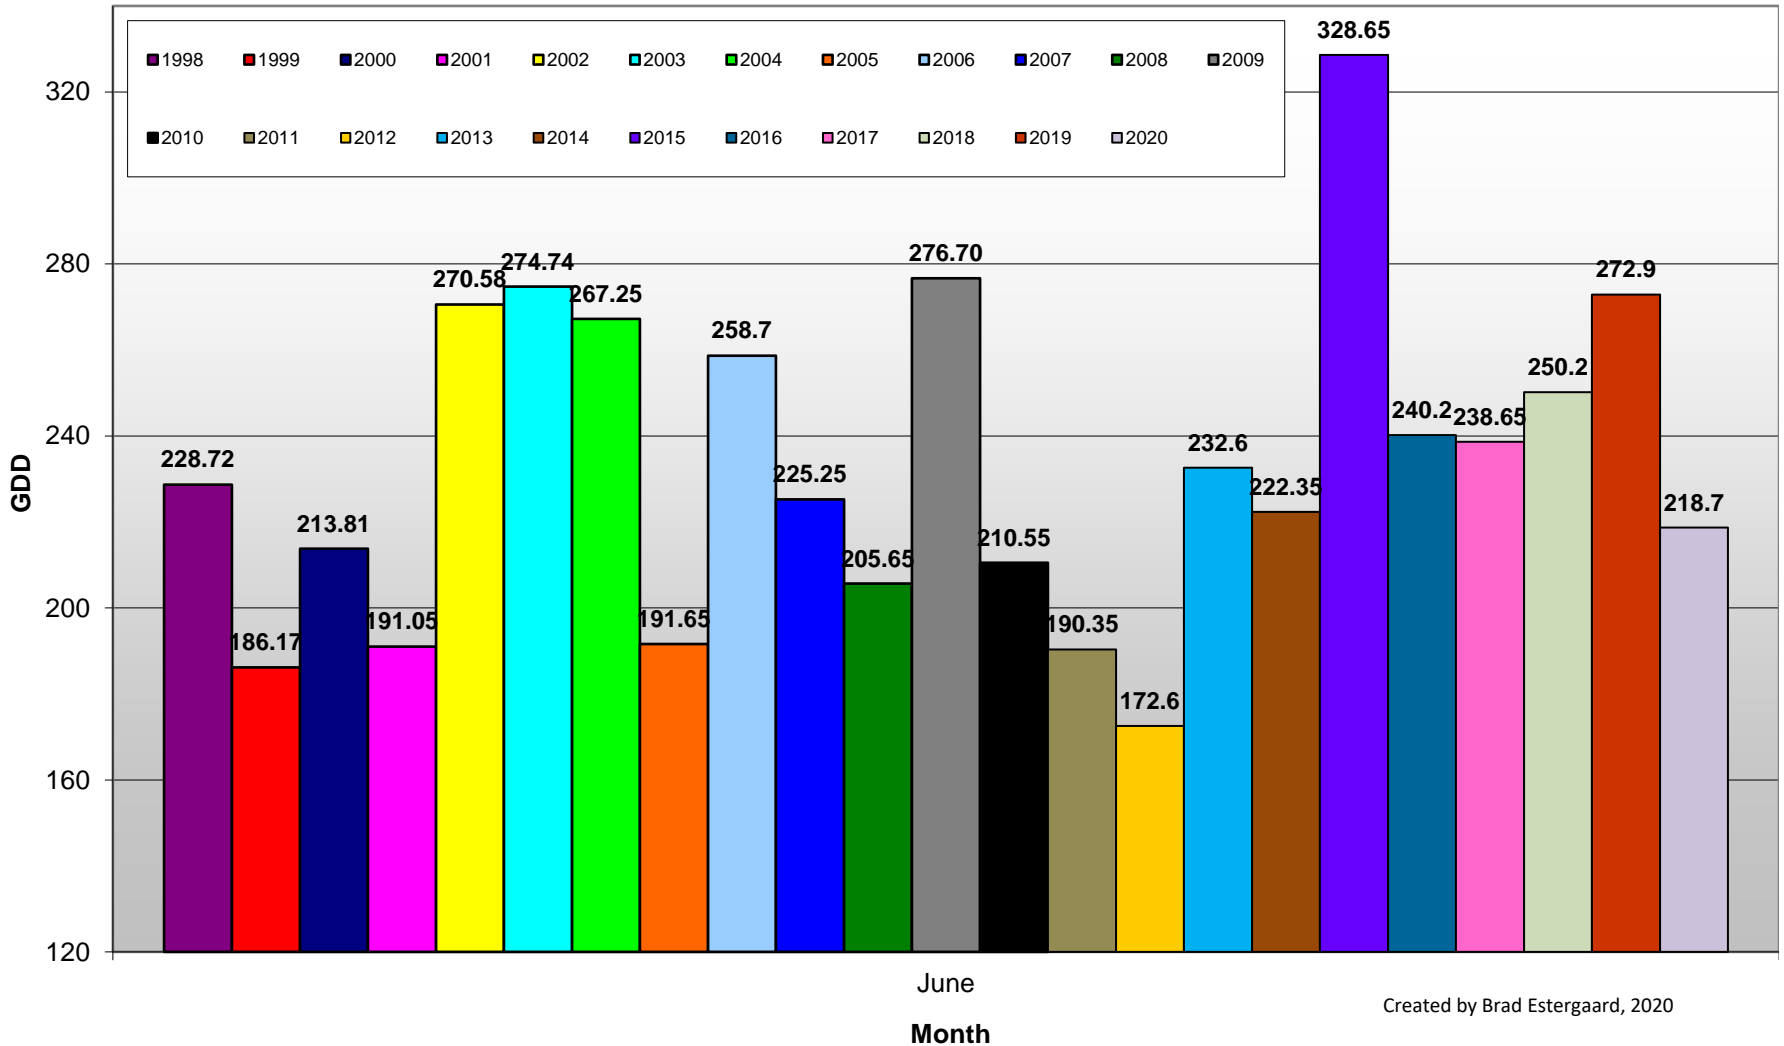

Summerland - Total Monthly Growing Degree Days [JUNE] - 1998-2020

Created by Brad Estergaard, 2020

Summerland - Total Monthly Growing Degree Days - April through June - 1998-2020

Created by Brad Estergaard, 2020

Summerland - Growing Degree Day Accumulation - 1998-2020 - April through June

Created by Brad Estergaard, 2020

Summerland - Growing Degree Day Accumulation - 1998-2020

Osoyoos - Total Monthly Growing Degree Days [JUNE] - 1998-2020