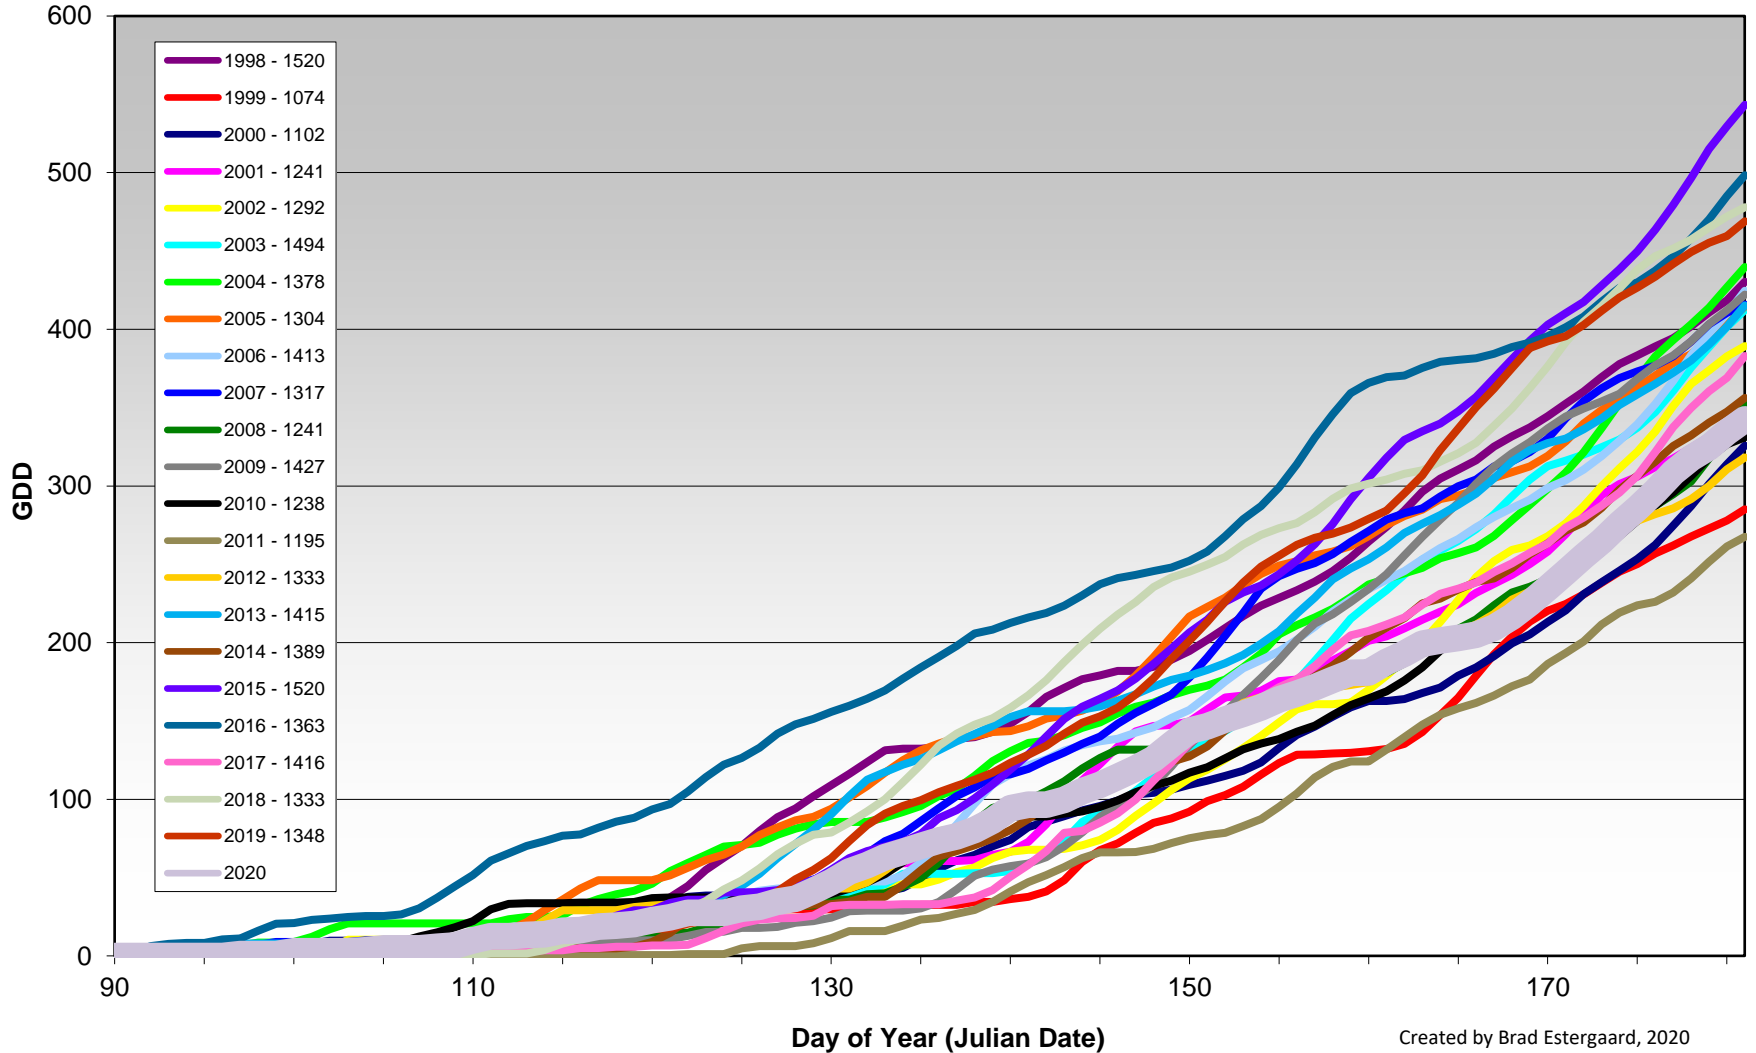

Summerland - Total Monthly Growing Degree Days [JUNE] - 1998-2020

Created by Brad Estergaard, 2020

Summerland - Total Monthly Growing Degree Days - April through June - 1998-2020

Created by Brad Estergaard, 2020

Summerland - Growing Degree Day Accumulation - 1998-2020 - April through June

Created by Brad Estergaard, 2020

Summerland - Growing Degree Day Accumulation - 1998-2020

Osoyoos - Total Monthly Growing Degree Days [JUNE] - 1998-2020

Osoyoos - Total Monthly Growing Degree Days - April through June - 1998-2020

Created by Brad Estergaard, 2020

Osoyoos - Growing Degree Day Accumulation - 1998-2020 - April through June

Created by Brad Estergaard, 2020