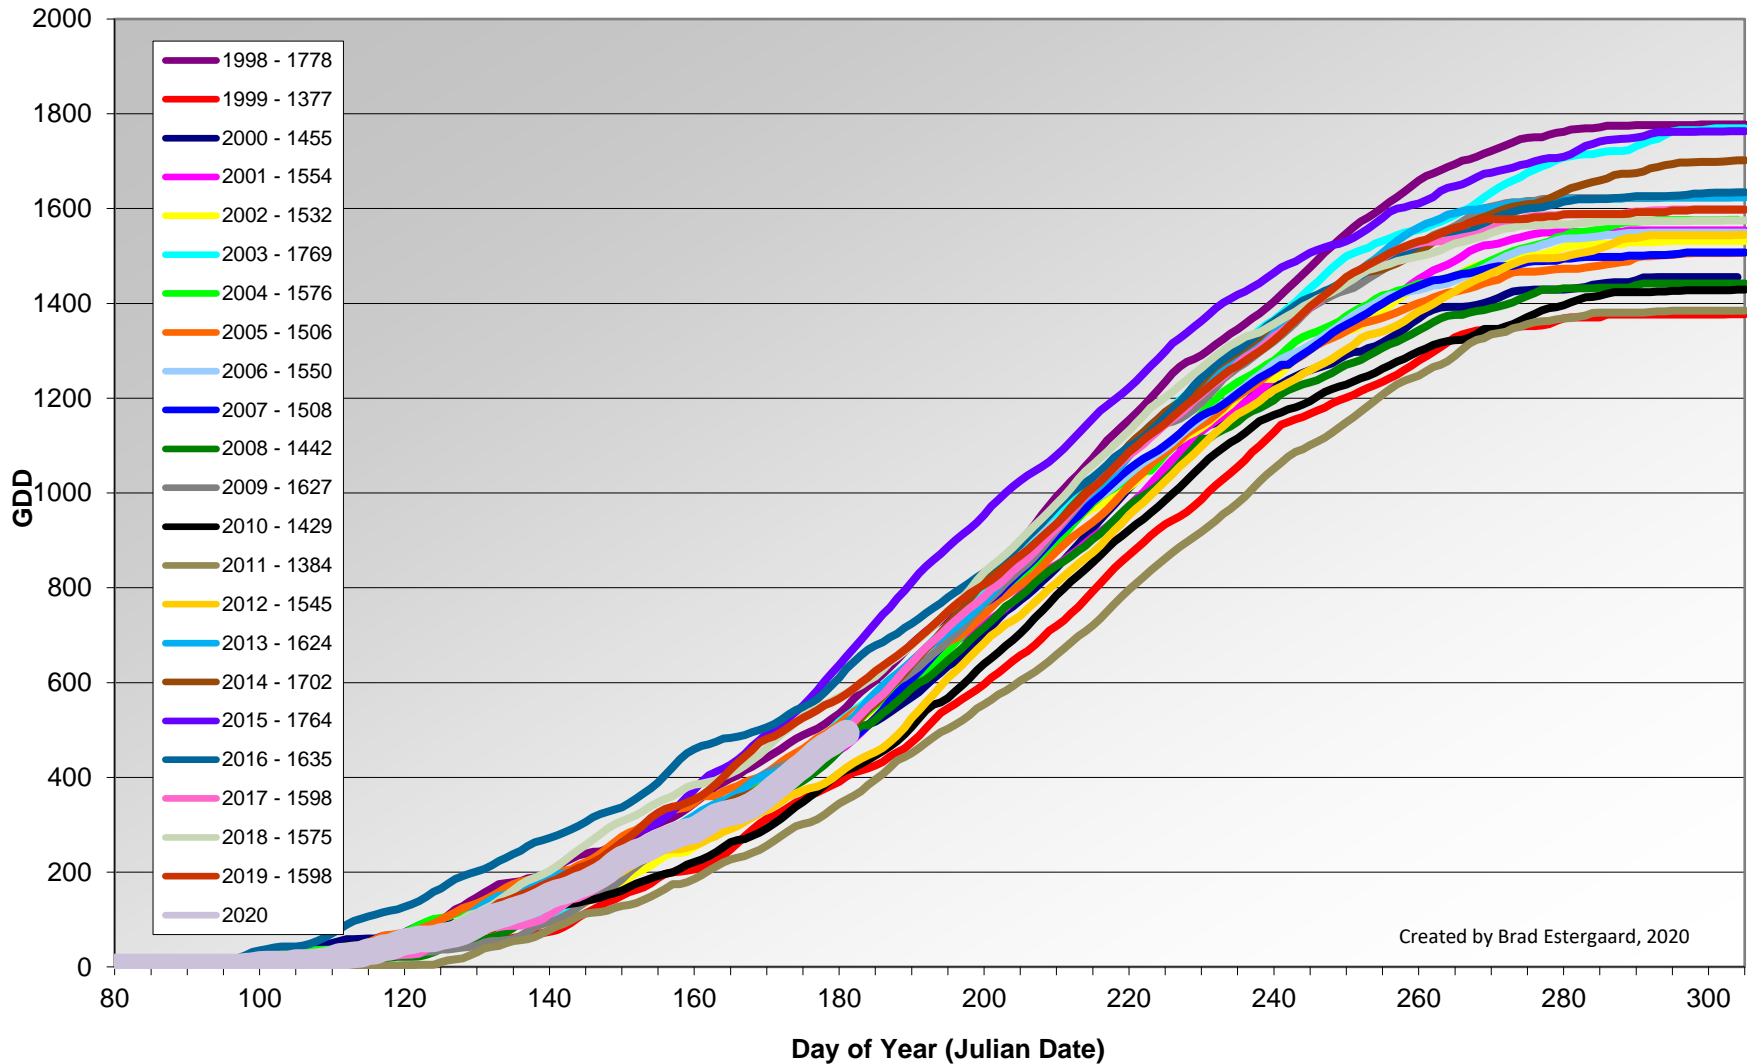

Osoyoos - Growing Degree Day Accumulation - 1998-2020

Created by Brad Estergaard, 2020