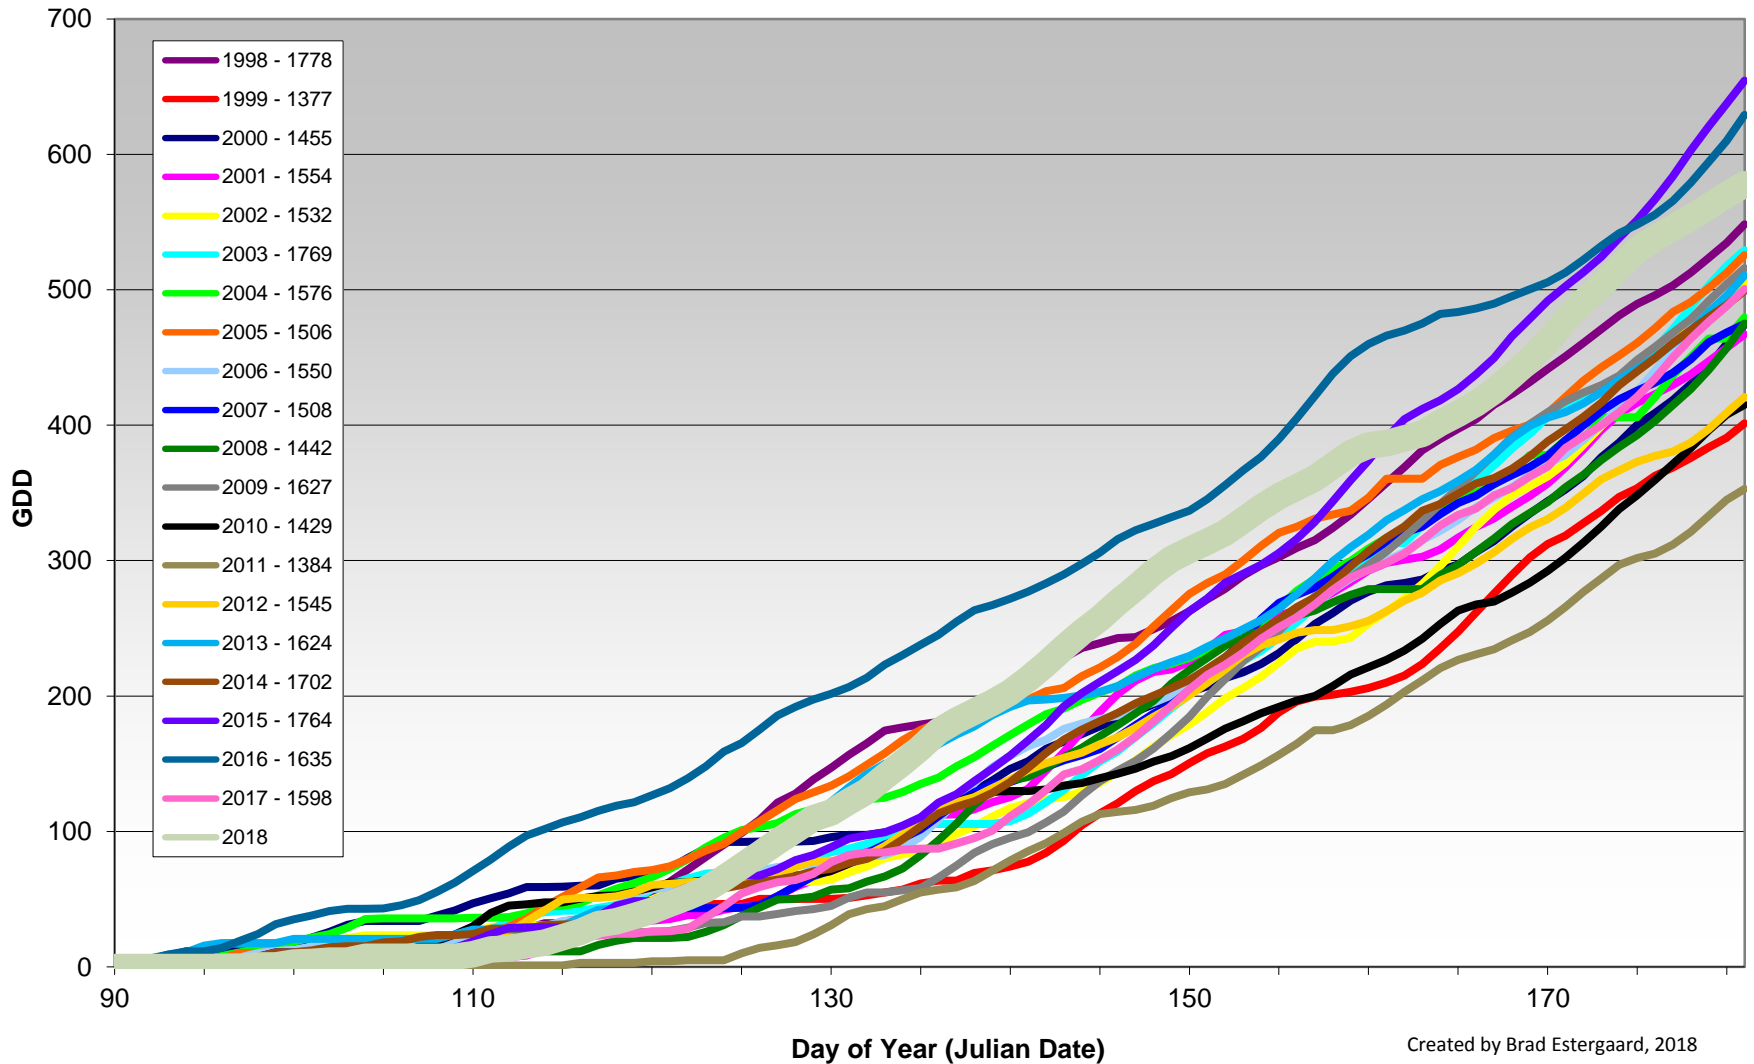

Summerland - Total Monthly Growing Degree Days [JUNE] - 1998-2018

Created by Brad Estergaard, 2018

Summerland - Total Monthly Growing Degree Days - April through June - 1998-2018

Created by Brad Estergaard, 2018

Summerland - Growing Degree Day Accumulation - 1998-2018 - April through June

Created by Brad Estergaard, 2018

Summerland - Growing Degree Day Accumulation - 1998-2018

Osoyoos - Total Monthly Growing Degree Days [JUNE] - 1998-2018

Osoyoos - Total Monthly Growing Degree Days - April through June - 1998-2018

Created by Brad Estergaard, 2018

Month

Osoyoos - Growing Degree Day Accumulation - 1998-2018 - April through June

Created by Brad Estergaard, 2018