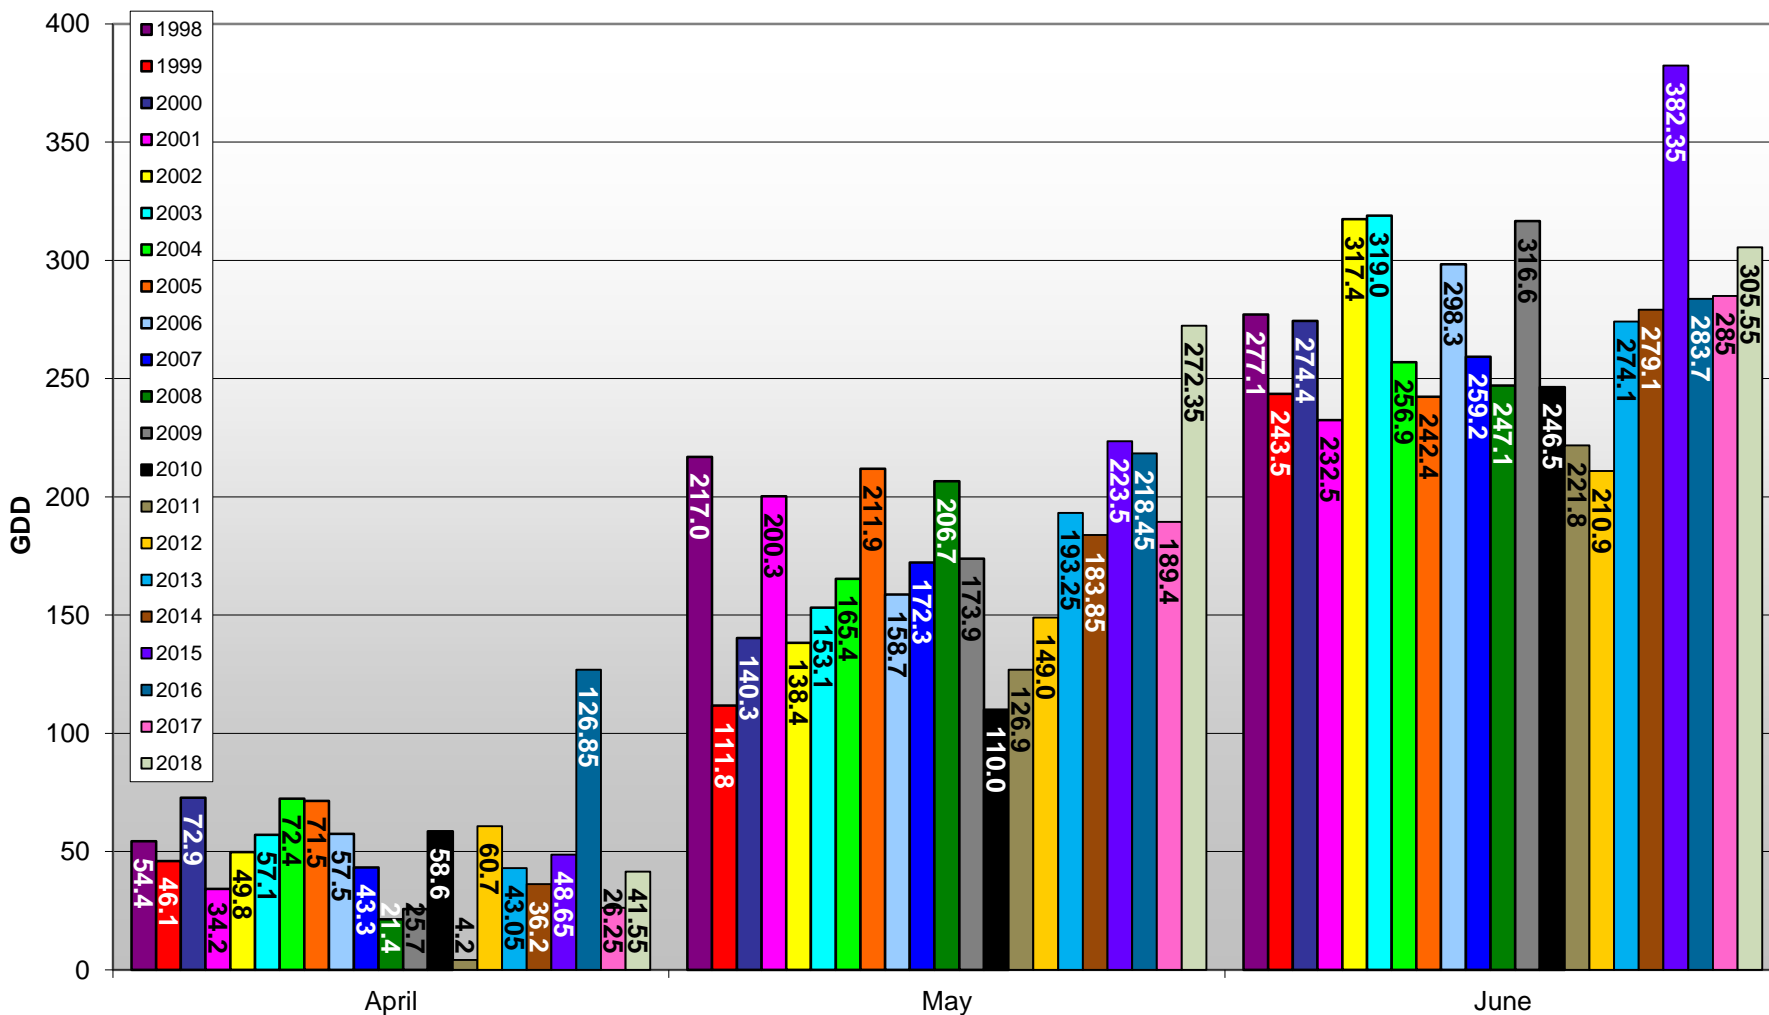

Summerland - Total Monthly Growing Degree Days [JUNE] - 1998-2018

Created by Brad Estergaard, 2018

Summerland - Total Monthly Growing Degree Days - April through June - 1998-2018

Created by Brad Estergaard, 2018

Summerland - Growing Degree Day Accumulation - 1998-2018 - April through June

Created by Brad Estergaard, 2018

Summerland - Growing Degree Day Accumulation - 1998-2018

Osoyoos - Total Monthly Growing Degree Days [JUNE] - 1998-2018

Osoyoos - Total Monthly Growing Degree Days - April through June - 1998-2018

Created by Brad Estergaard, 2018

Month

Osoyoos - Growing Degree Day Accumulation - 1998-2018 - April through June

Created by Brad Estergaard, 2018