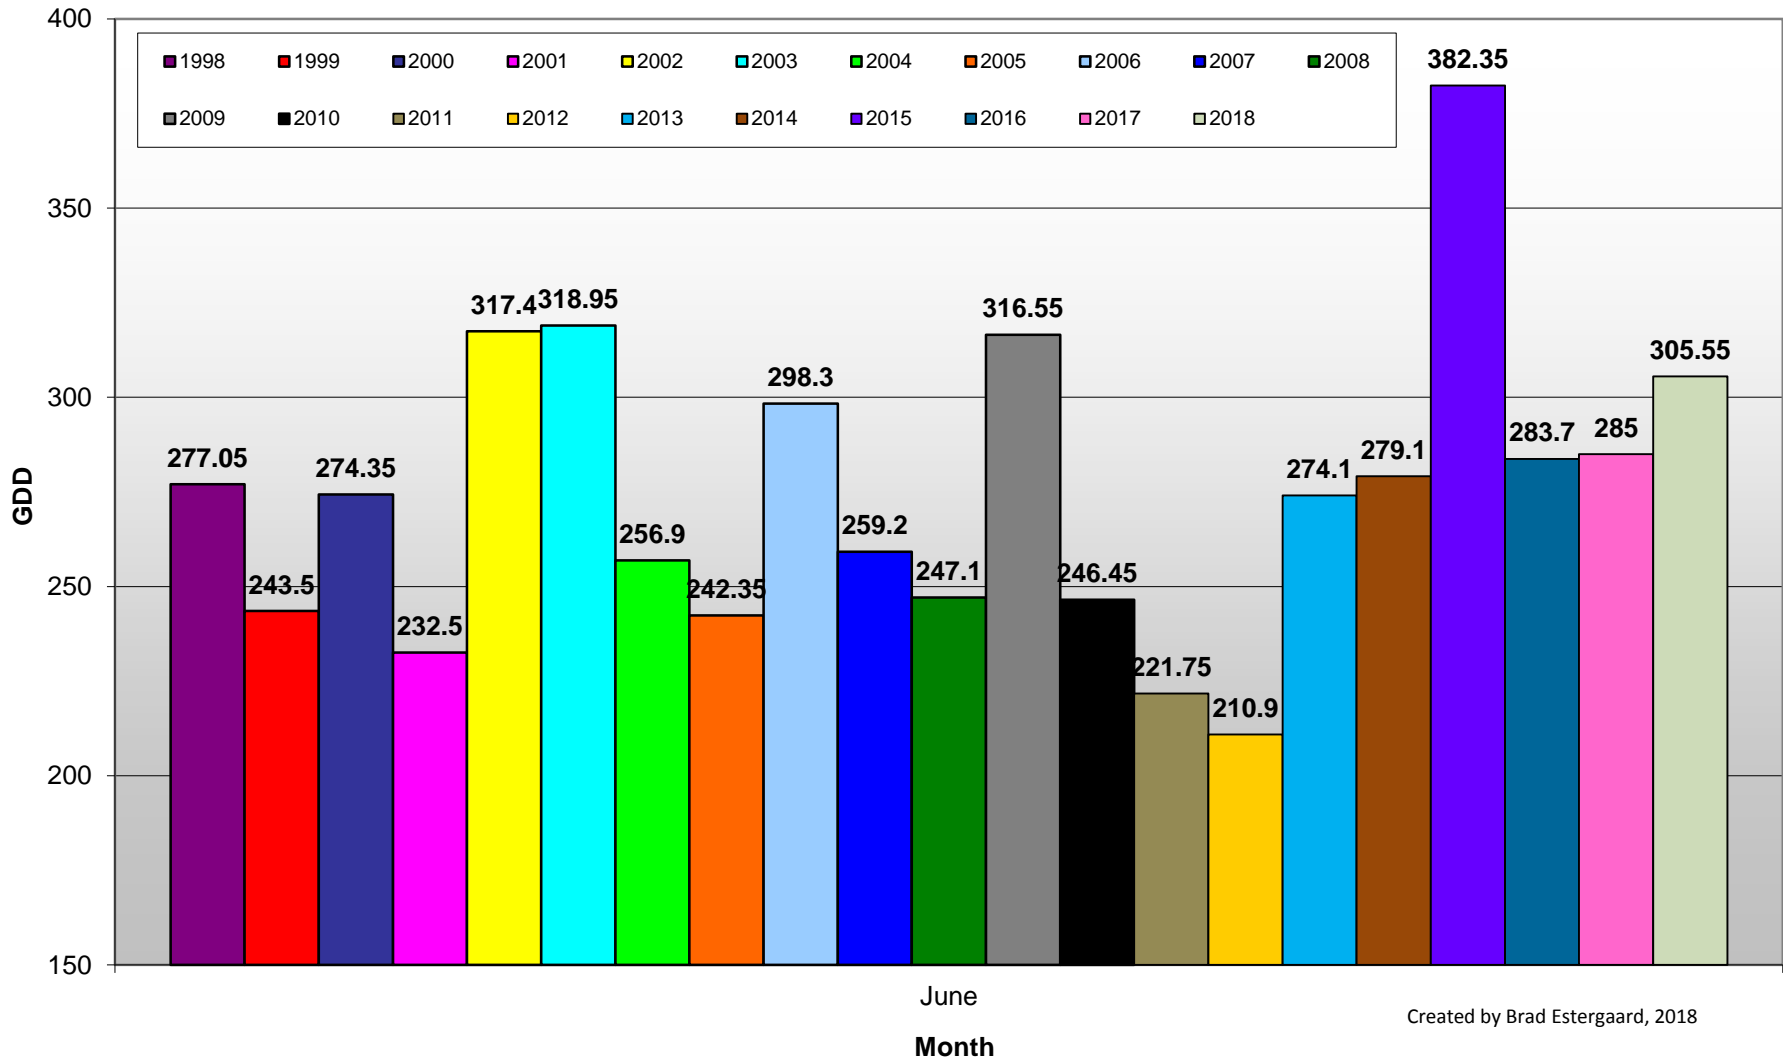

Summerland - Total Monthly Growing Degree Days [JUNE] - 1998-2018

Created by Brad Estergaard, 2018

Summerland - Total Monthly Growing Degree Days - April through June - 1998-2018

Created by Brad Estergaard, 2018

Summerland - Growing Degree Day Accumulation - 1998-2018 - April through June

Created by Brad Estergaard, 2018

Summerland - Growing Degree Day Accumulation - 1998-2018

Osoyoos - Total Monthly Growing Degree Days [JUNE] - 1998-2018

Osoyoos - Total Monthly Growing Degree Days - April through June - 1998-2018

Created by Brad Estergaard, 2018

Month

Osoyoos - Growing Degree Day Accumulation - 1998-2018 - April through June

Created by Brad Estergaard, 2018