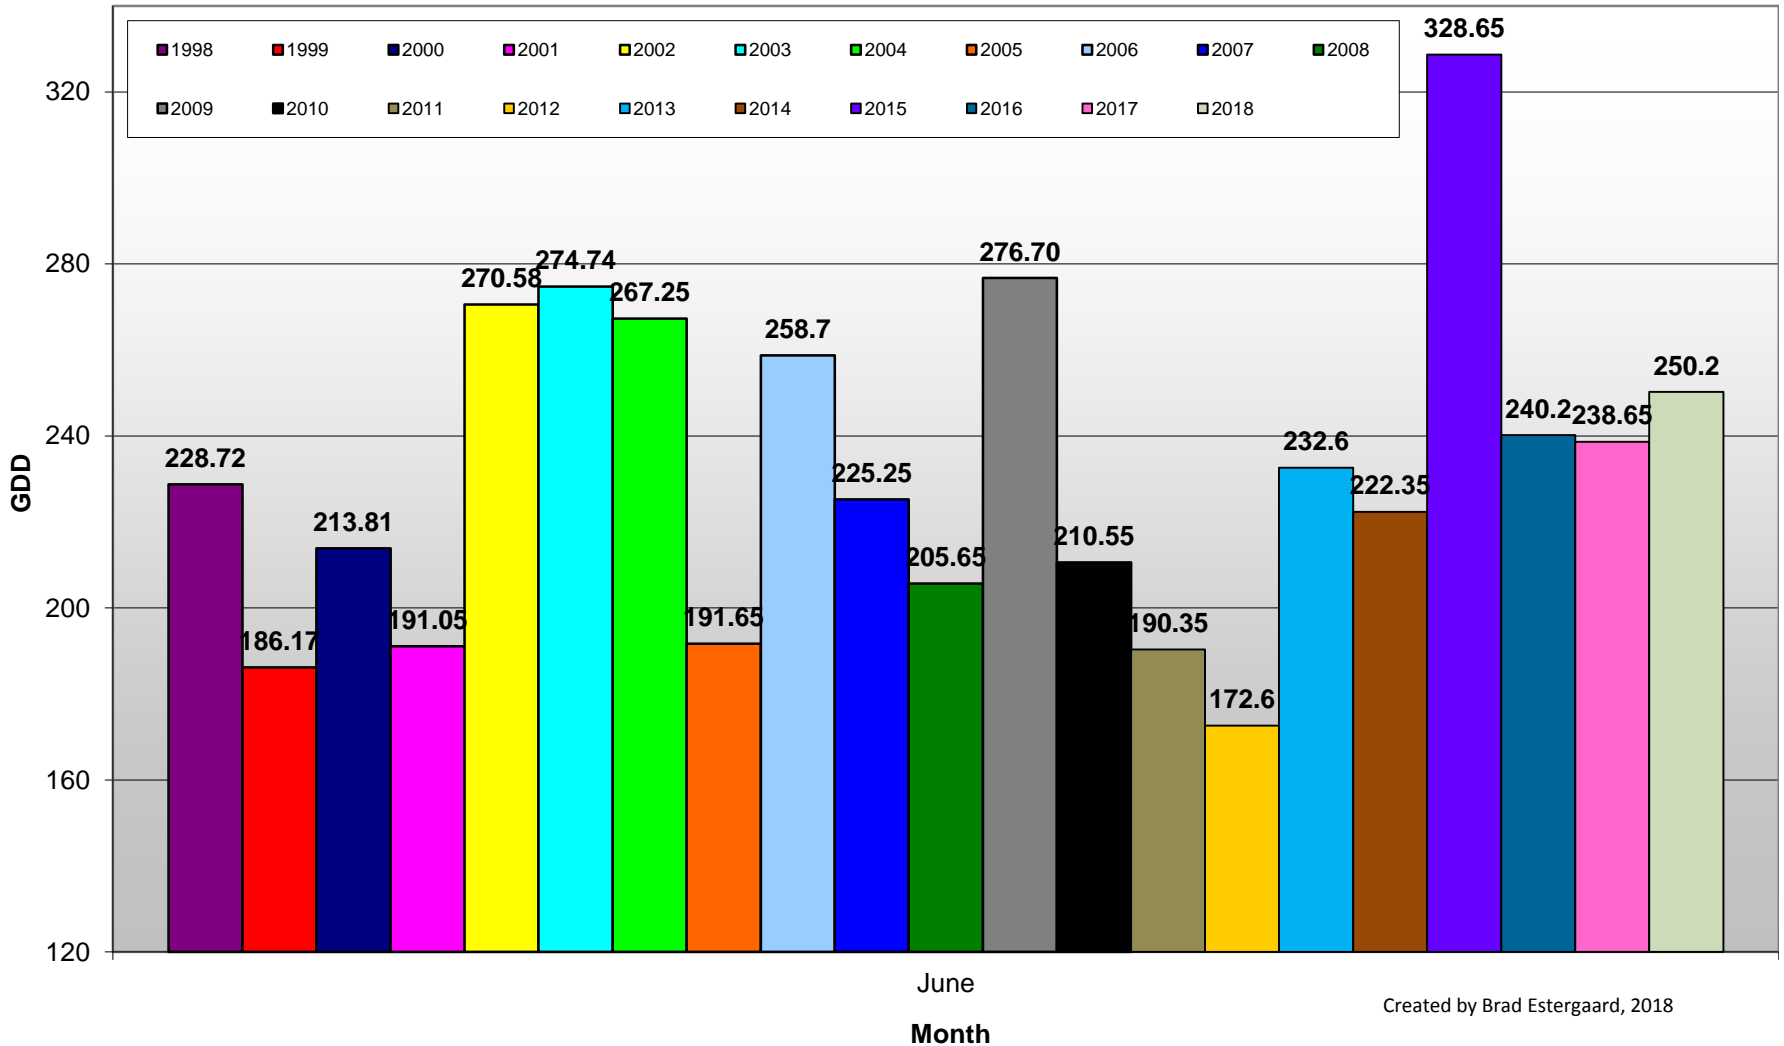

Summerland - Total Monthly Growing Degree Days [JUNE] - 1998-2018

Created by Brad Estergaard, 2018

Summerland - Total Monthly Growing Degree Days - April through June - 1998-2018

Created by Brad Estergaard, 2018

Summerland - Growing Degree Day Accumulation - 1998-2018 - April through June

Created by Brad Estergaard, 2018

Summerland - Growing Degree Day Accumulation - 1998-2018

Osoyoos - Total Monthly Growing Degree Days [JUNE] - 1998-2018