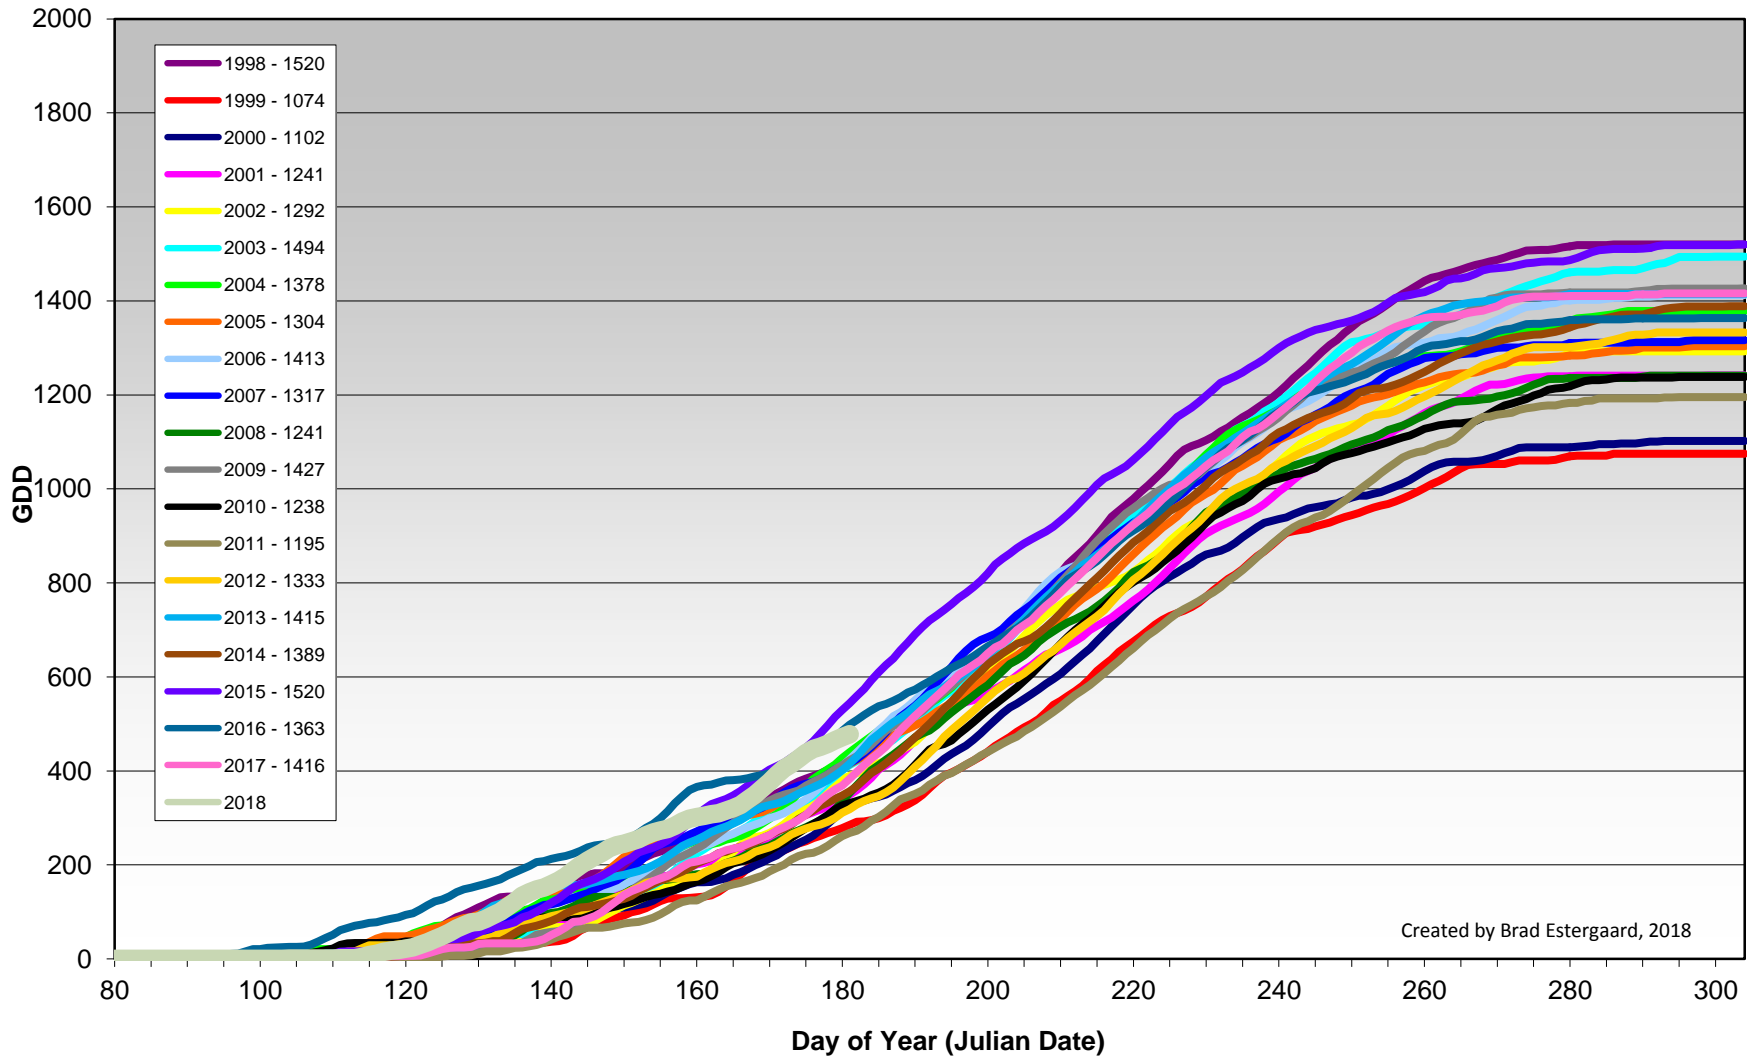

Summerland - Total Monthly Growing Degree Days [JUNE] - 1998-2018

Created by Brad Estergaard, 2018

Summerland - Total Monthly Growing Degree Days - April through June - 1998-2018

Created by Brad Estergaard, 2018

Summerland - Growing Degree Day Accumulation - 1998-2018 - April through June

Created by Brad Estergaard, 2018

Summerland - Growing Degree Day Accumulation - 1998-2018

Osoyoos - Total Monthly Growing Degree Days [JUNE] - 1998-2018