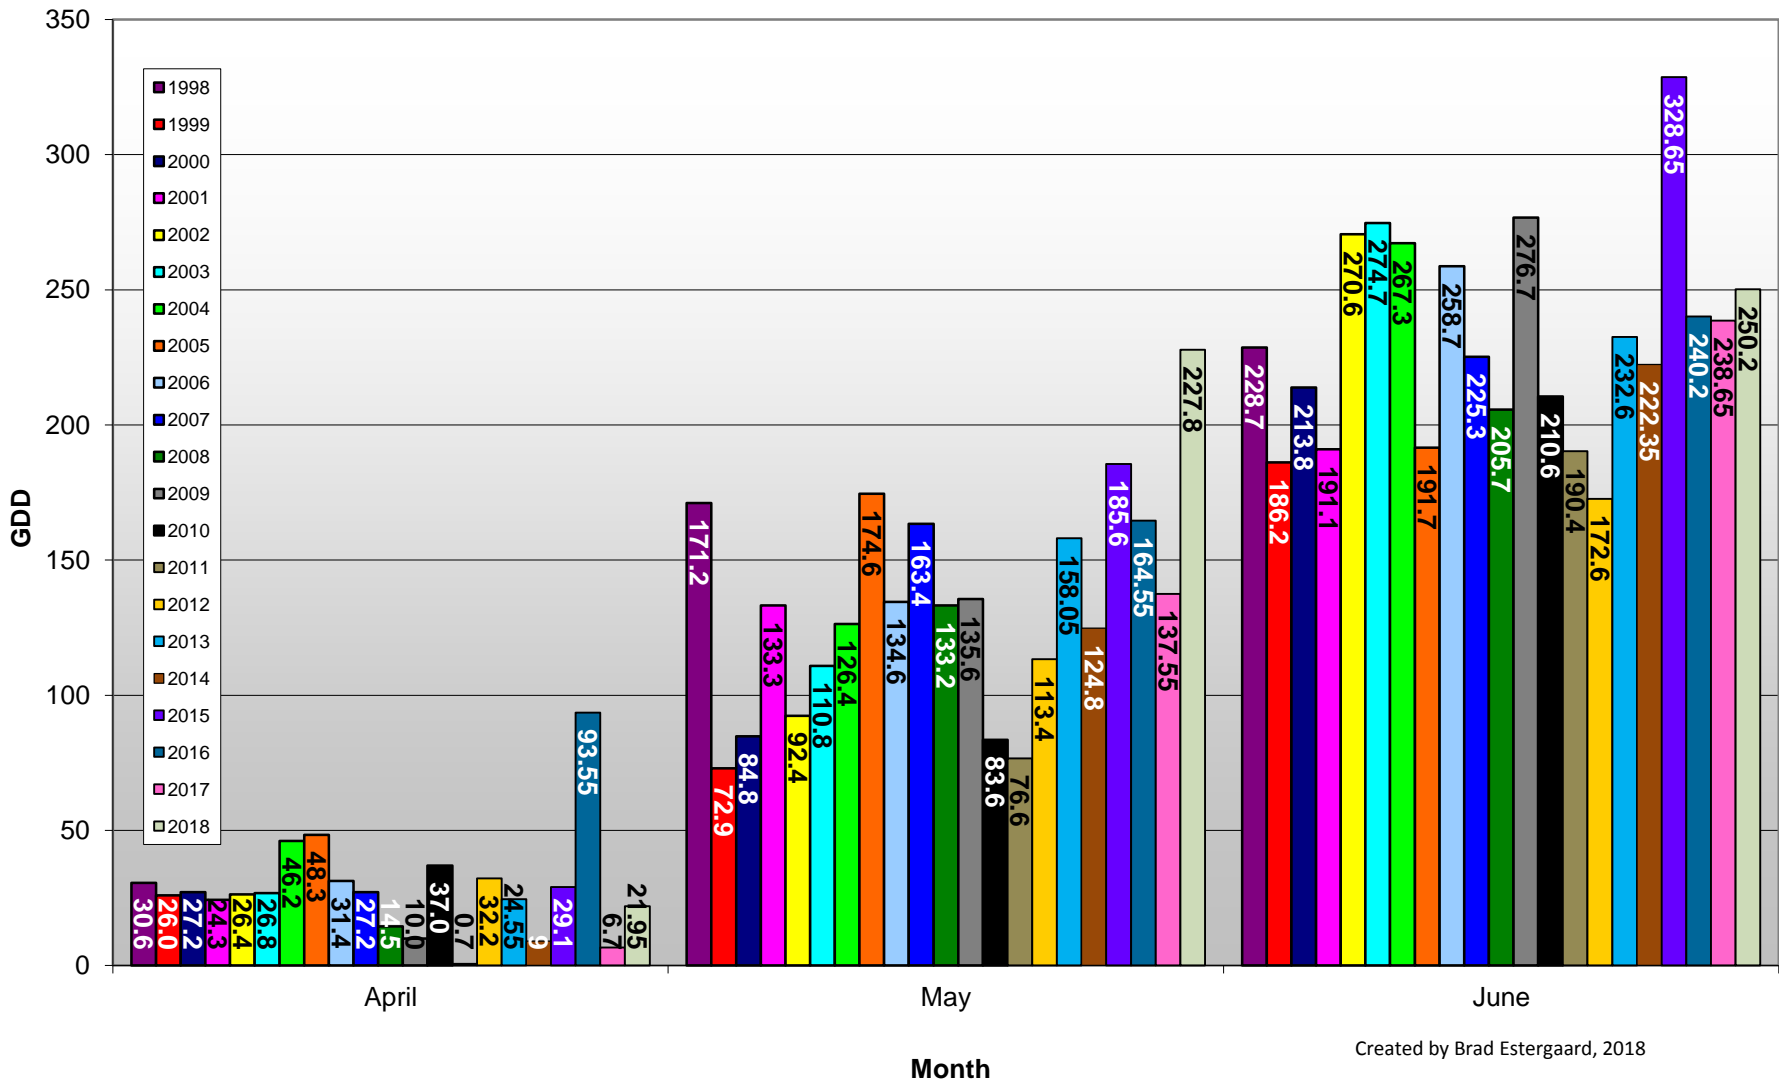

Summerland - Total Monthly Growing Degree Days [JUNE] - 1998-2018

Created by Brad Estergaard, 2018

Summerland - Total Monthly Growing Degree Days - April through June - 1998-2018

Created by Brad Estergaard, 2018

Summerland - Growing Degree Day Accumulation - 1998-2018 - April through June

Created by Brad Estergaard, 2018

Summerland - Growing Degree Day Accumulation - 1998-2018

Osoyoos - Total Monthly Growing Degree Days [JUNE] - 1998-2018