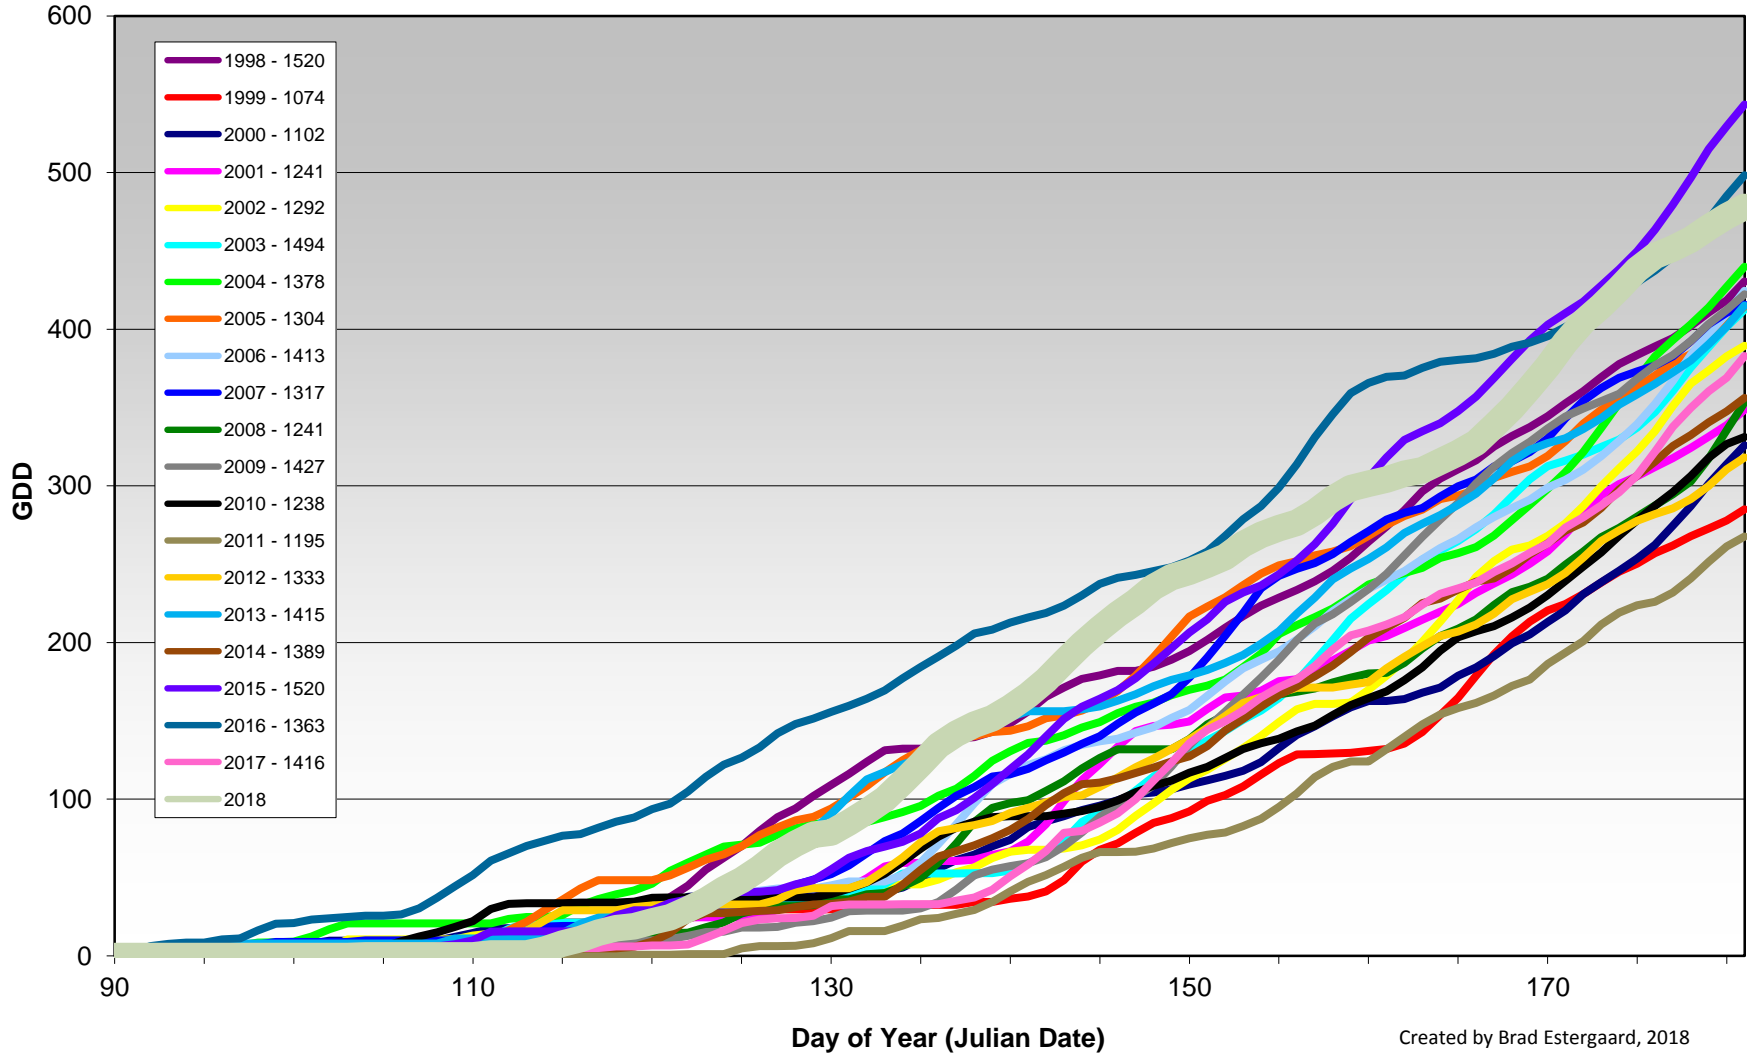

Summerland - Total Monthly Growing Degree Days [JUNE] - 1998-2018

Created by Brad Estergaard, 2018

Summerland - Total Monthly Growing Degree Days - April through June - 1998-2018

Created by Brad Estergaard, 2018

Summerland - Growing Degree Day Accumulation - 1998-2018 - April through June

Created by Brad Estergaard, 2018

Summerland - Growing Degree Day Accumulation - 1998-2018

Osoyoos - Total Monthly Growing Degree Days [JUNE] - 1998-2018