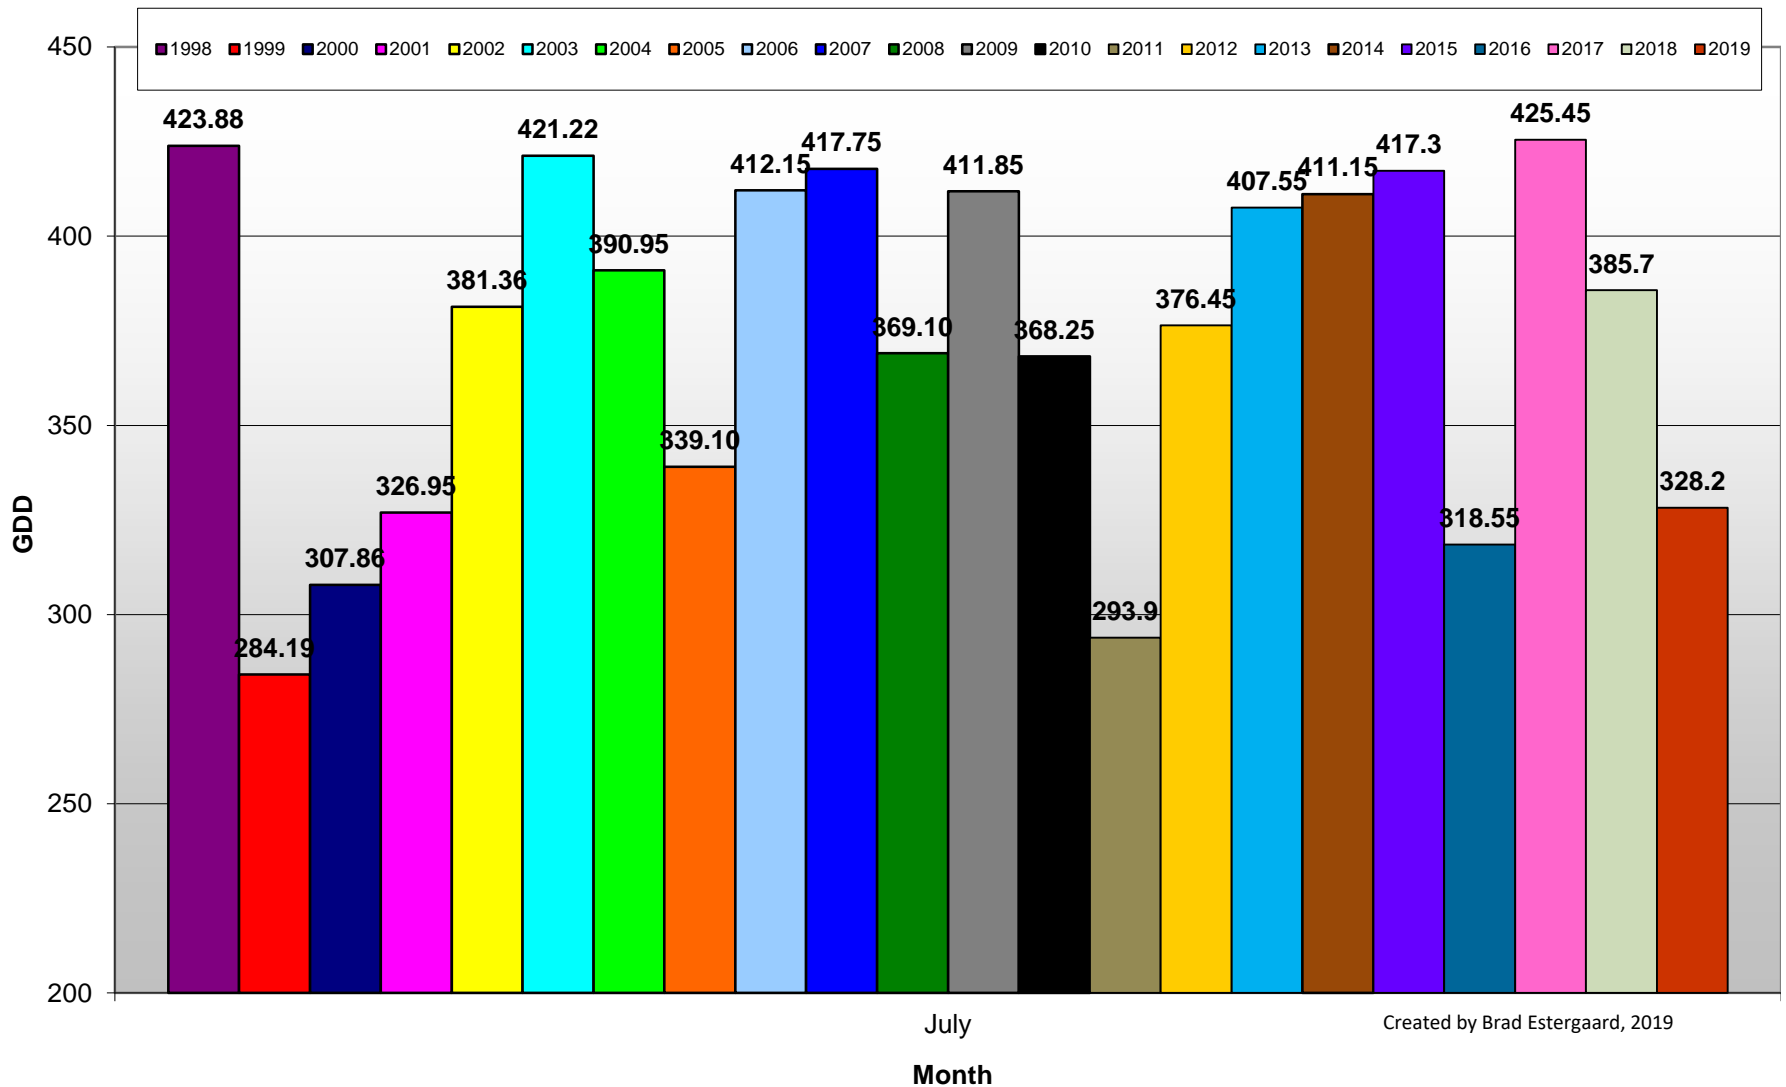

## Summerland - Total Monthly Growing Degree Days [JULY] - 1998-2019

## Summerland - Growing Degree Day Accumulation - 1998-2019 - April through July

## Summerland - Growing Degree Day Accumulation - 1998-2019