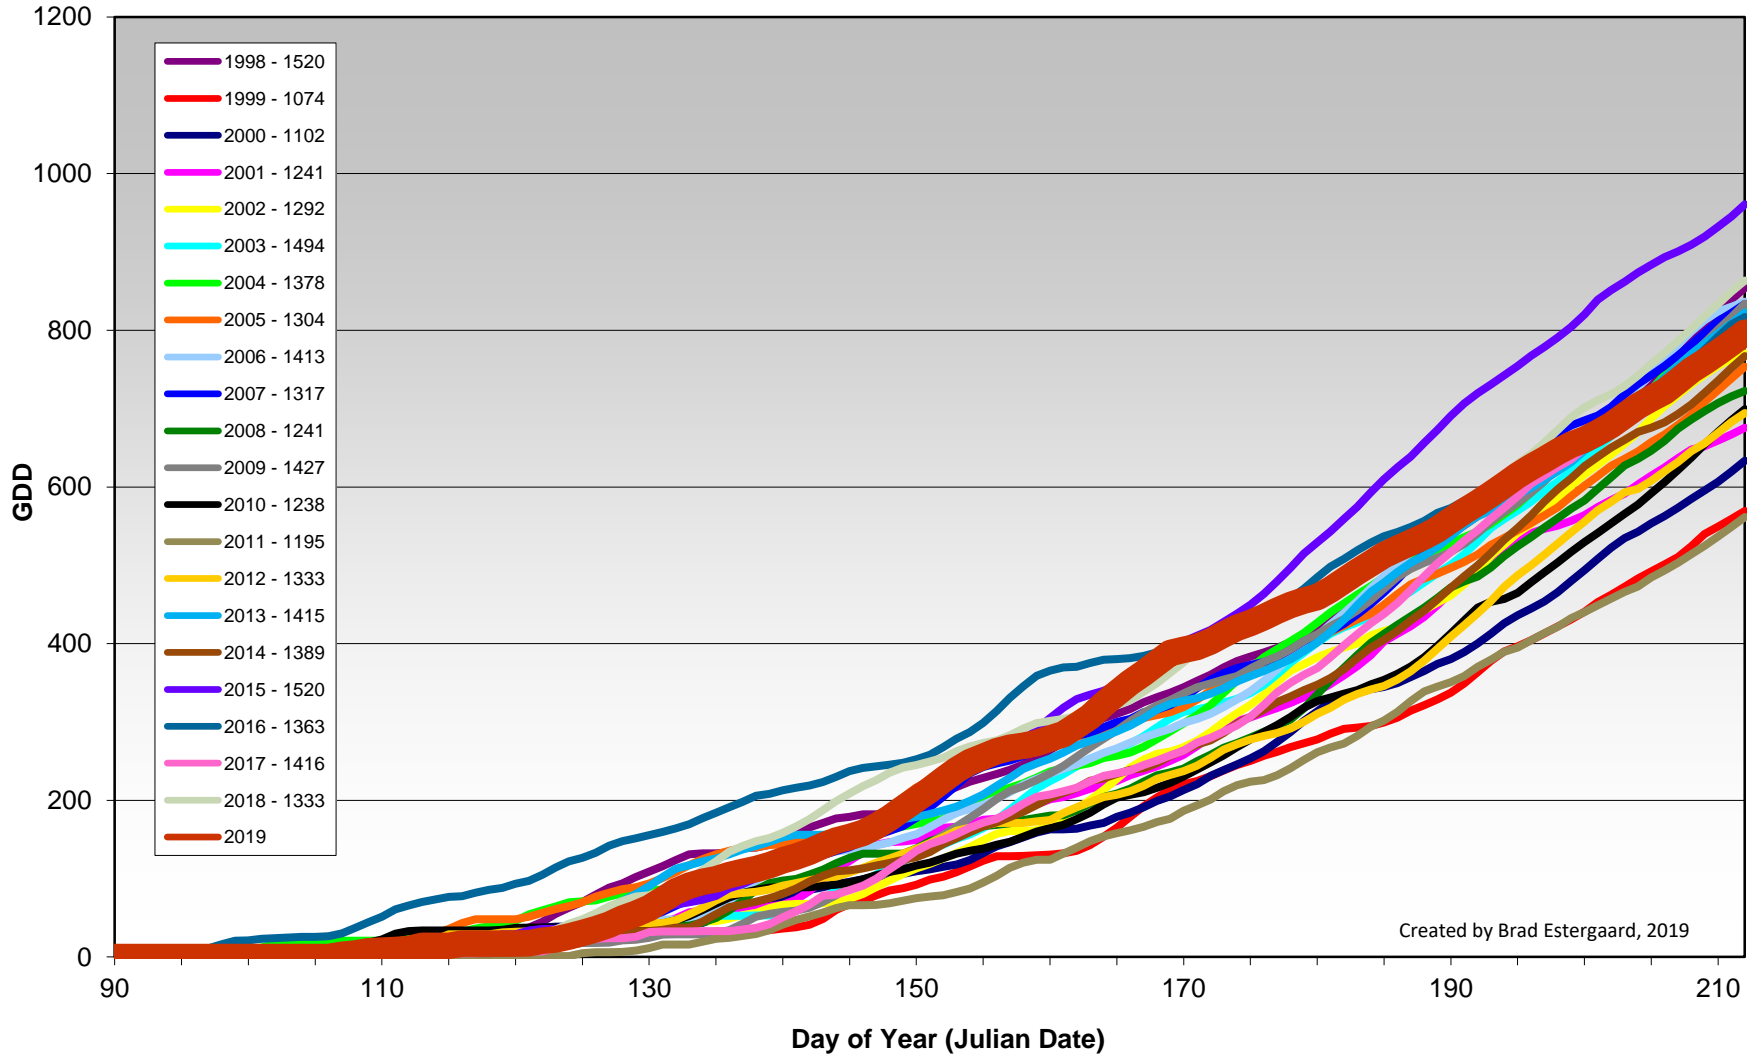

## Summerland - Total Monthly Growing Degree Days [JULY] - 1998-2019

## Summerland - Growing Degree Day Accumulation - 1998-2019 - April through July

## Summerland - Growing Degree Day Accumulation - 1998-2019