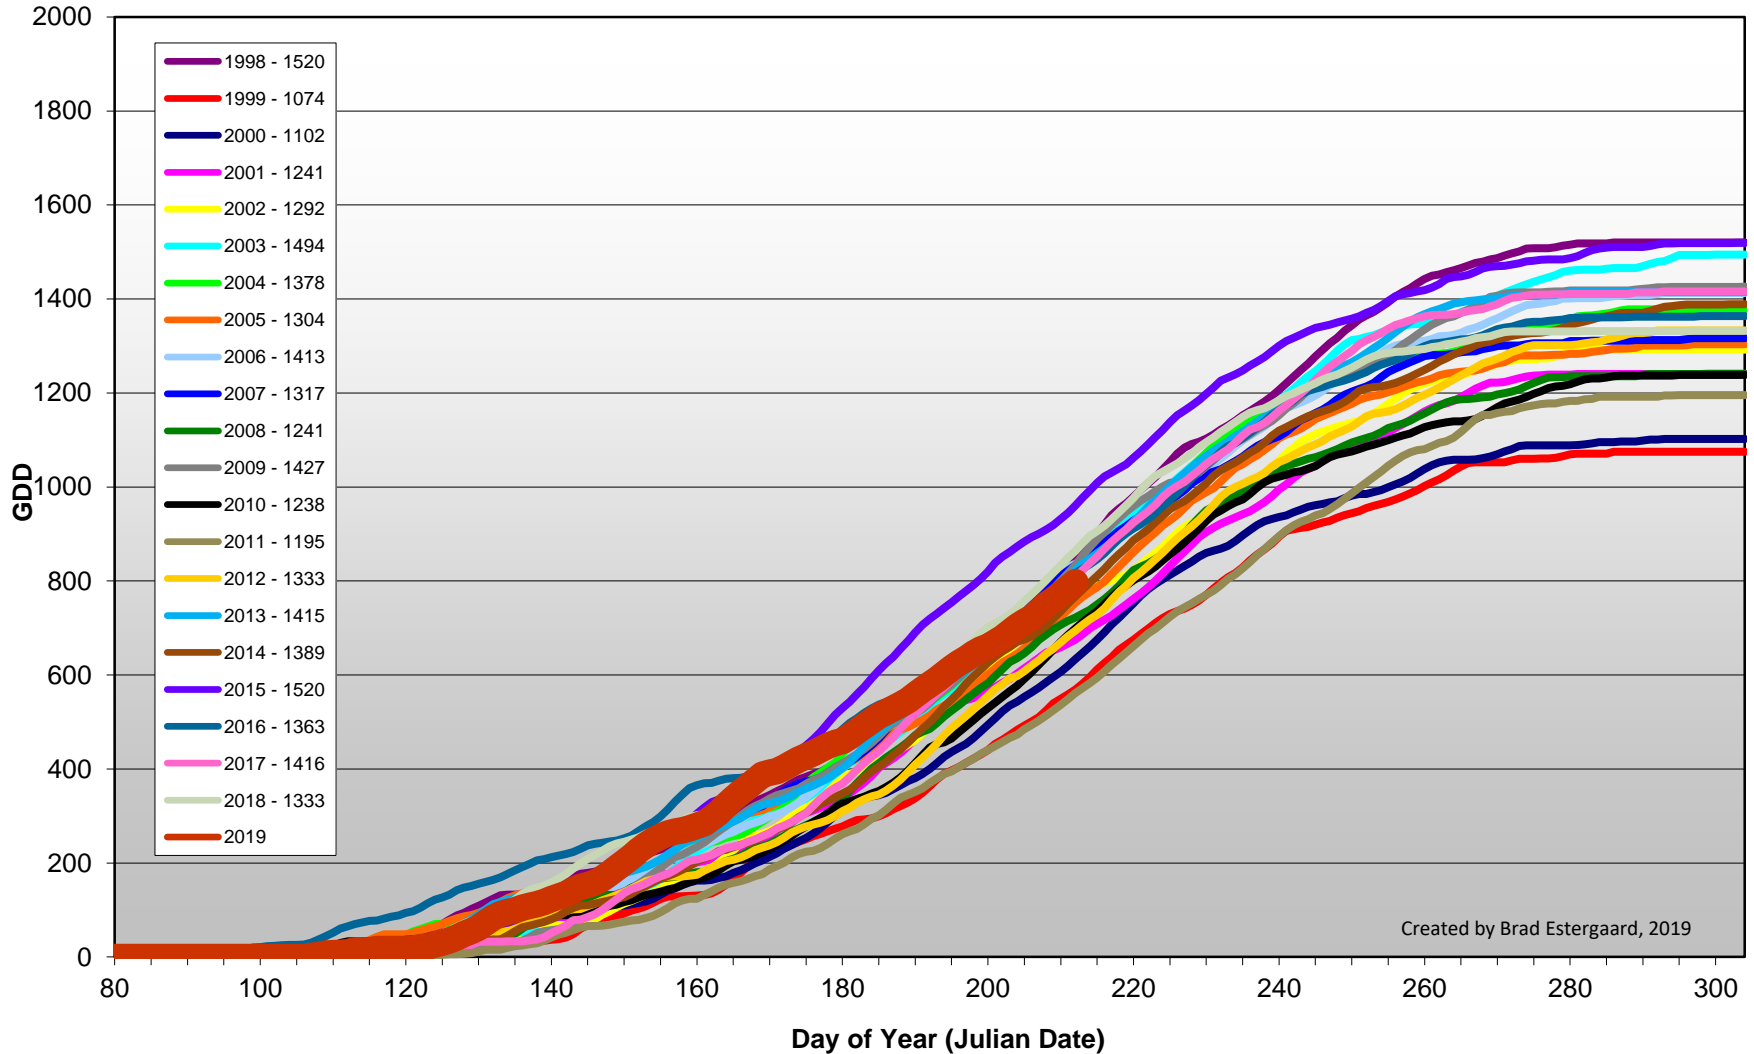

## Summerland - Total Monthly Growing Degree Days [JULY] - 1998-2019

## Summerland - Growing Degree Day Accumulation - 1998-2019 - April through July

## Summerland - Growing Degree Day Accumulation - 1998-2019