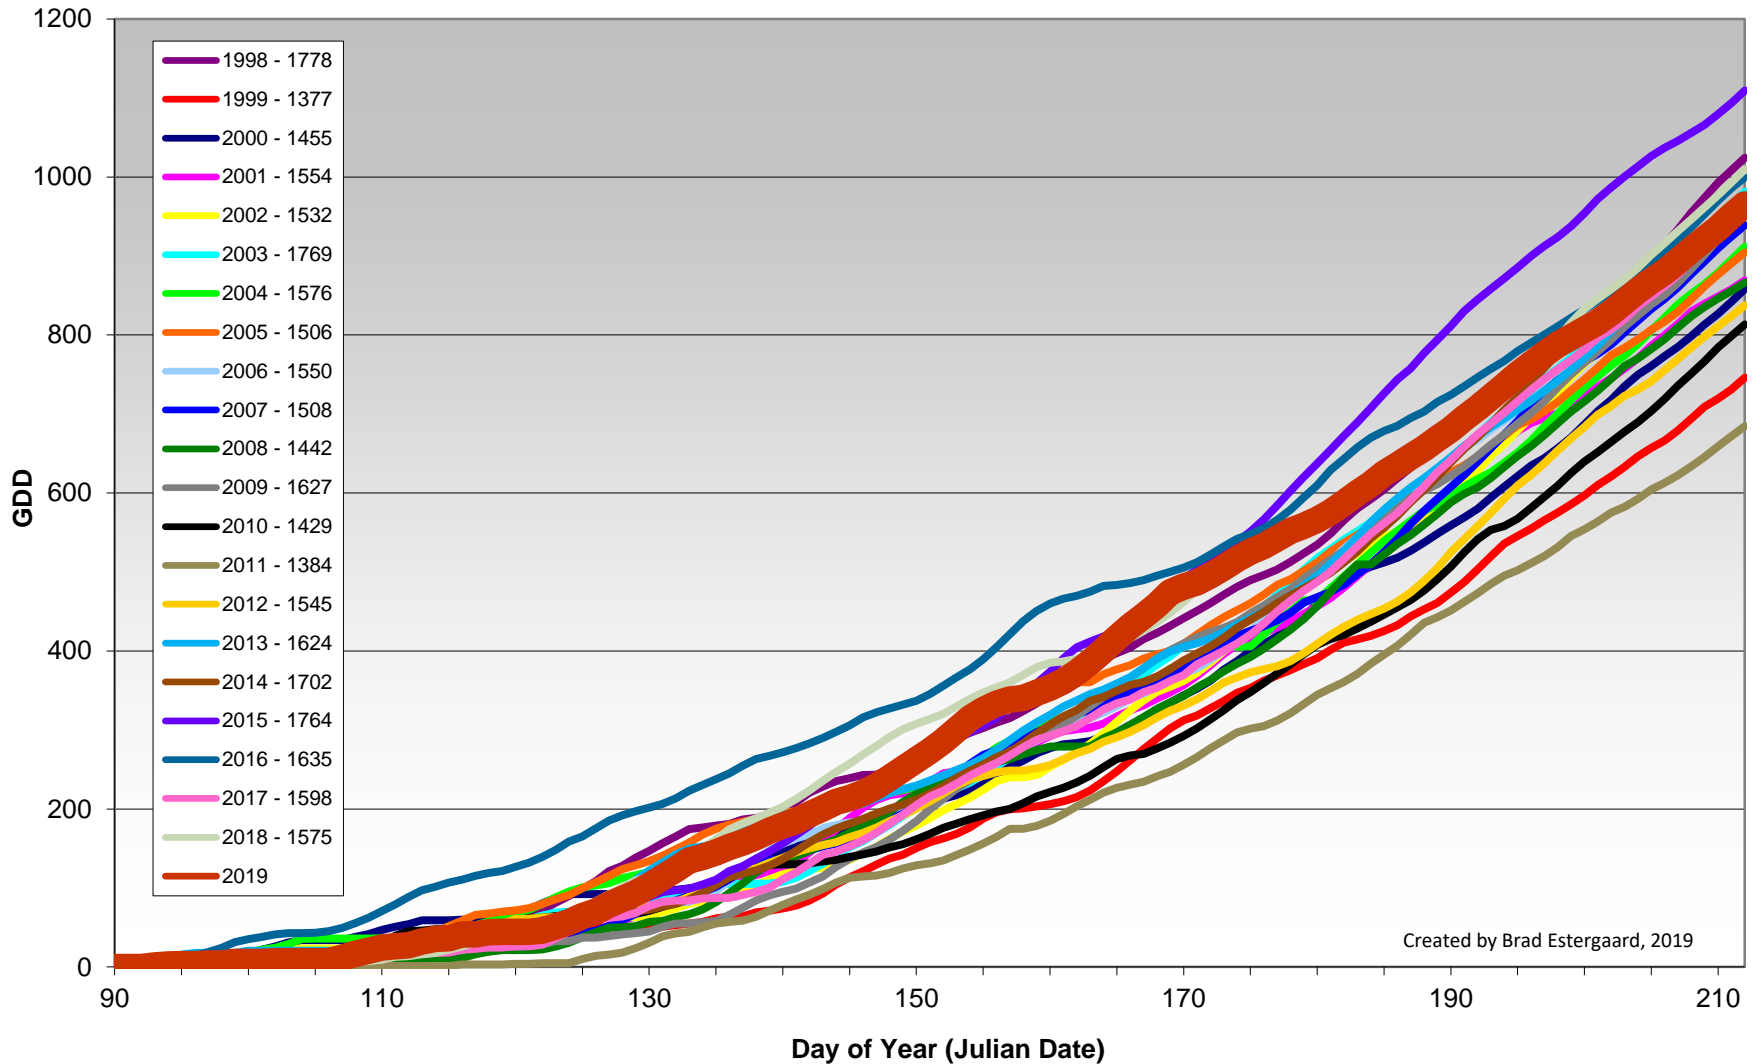

## Summerland - Growing Degree Day Accumulation - 1998-2019 - April through July

## Summerland - Growing Degree Day Accumulation - 1998-2019

## Osoyoos - Total Monthly Growing Degree Days [JULY] - 1998-2019

July

Created by Brad Estergaard, 2019

Month

## Osoyoos - Growing Degree Day Accumulation - 1998-2019 - April through July