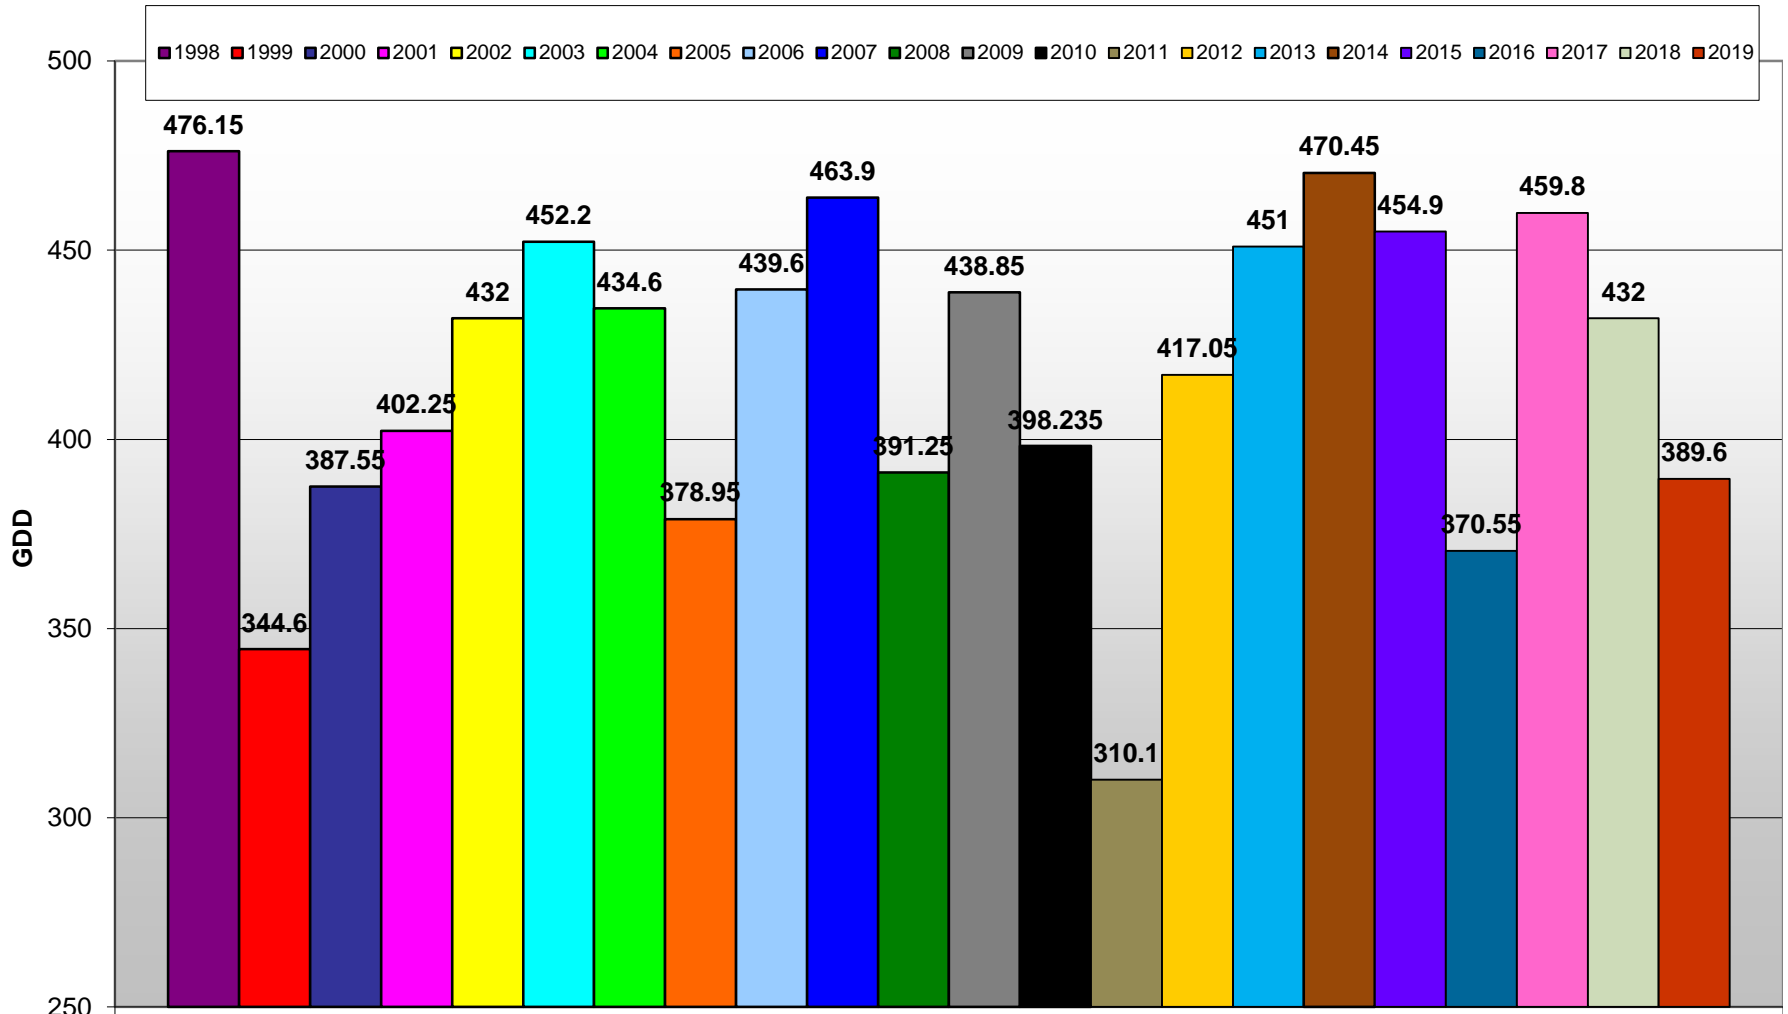

Osoyoos - Total Monthly Growing Degree Days [JULY] - 1998-2019

July

Created by Brad Estergaard, 2019

Month