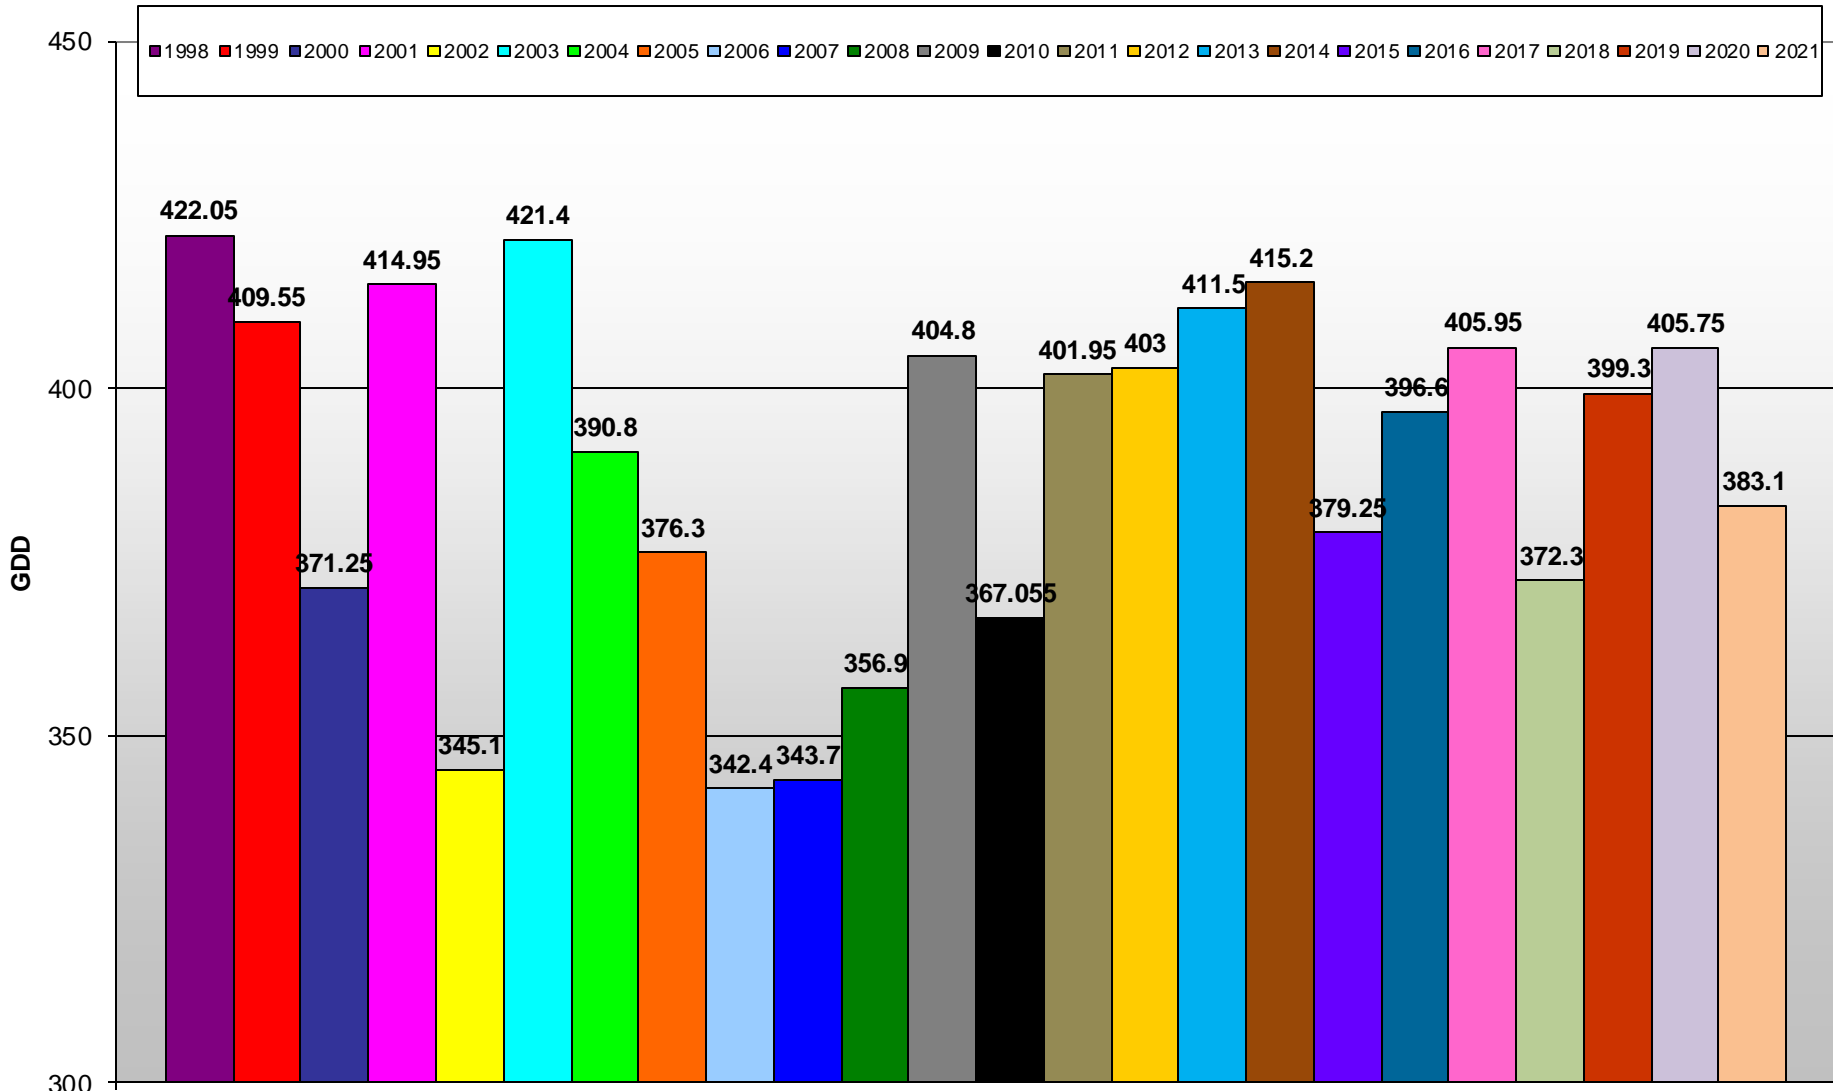

Summerland - Total Monthly Growing Degree Days [AUGUST] - 1998-2021

August

Created by Brad Estergaard, 2021

Month

Summerland RDC Wine Grape Research

Pat Bowen
Brad Estergaard

Carl Bogdanoff
Steve Marsh

Summerland - Growing Degree Day Accumulation - 1998-2021 - April through August

Summerland - Growing Degree Day Accumulation - 1998-2021

Created by Brad Estergaard, 2021

Osoyoos - Total Monthly Growing Degree Days [AUGUST] - 1998-2021

August

Created by Brad Estergaard, 2021

Month

Osoyoos - Growing Degree Day Accumulation - 1998-2021 - April through August