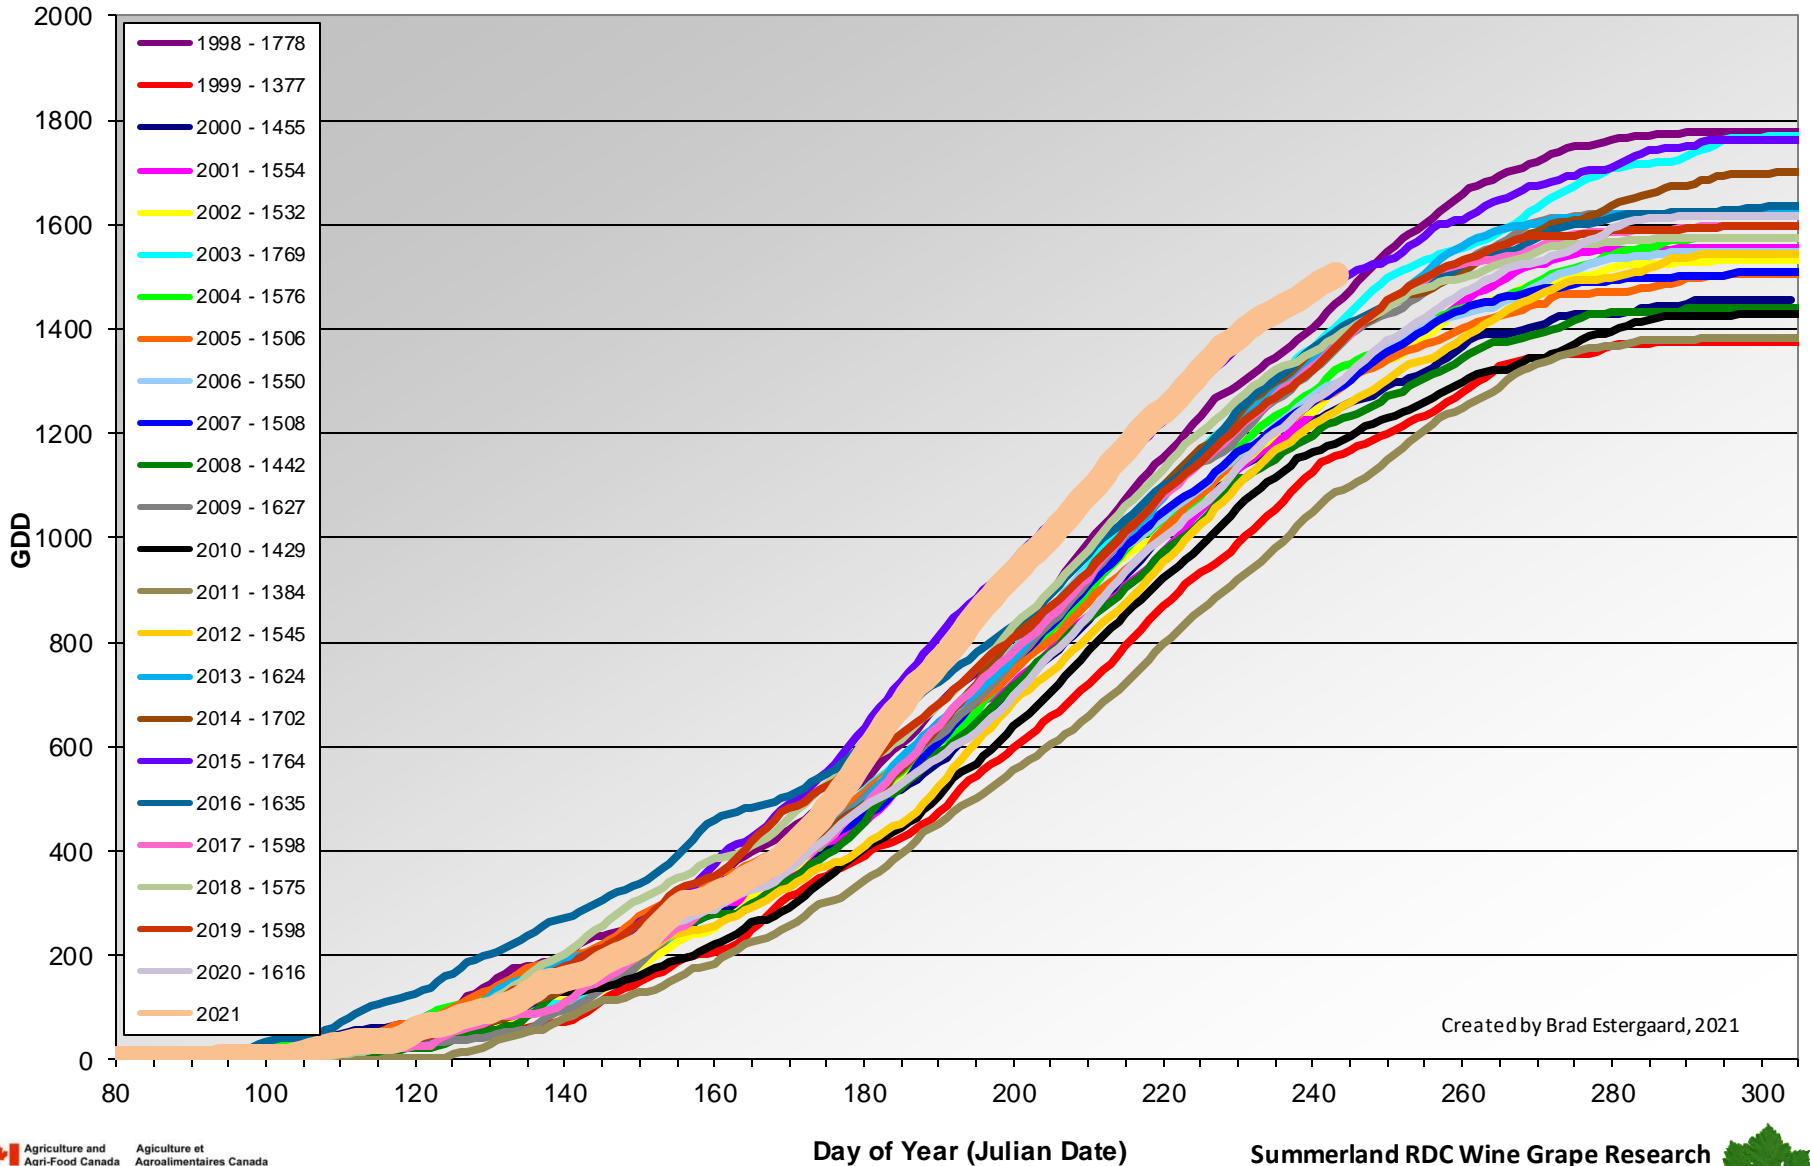

Osoyoos - Growing Degree Day Accumulation - 1998-2021

Created by Brad Estergaard, 2021