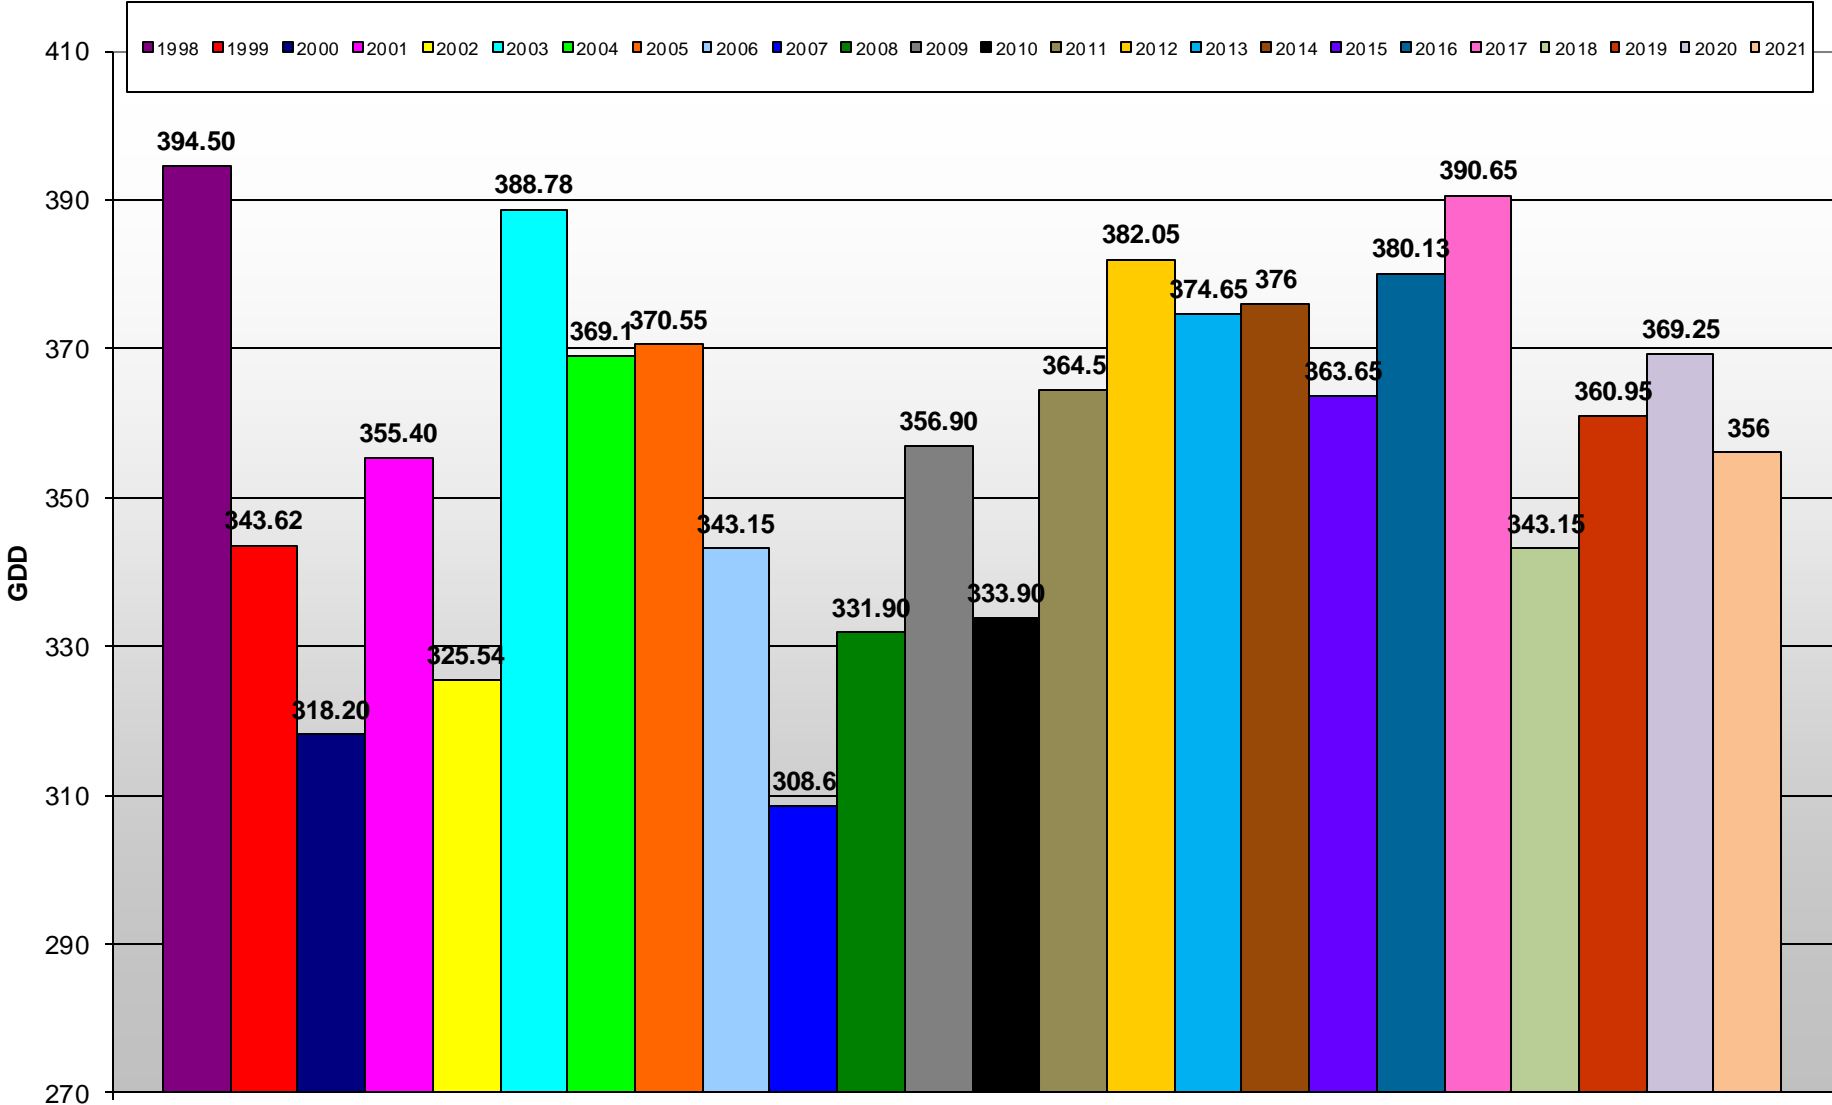

Summerland - Total Monthly Growing Degree Days [AUGUST] - 1998-2021

August

Created by Brad Estergaard, 2021

Month

Summerland RDC Wine Grape Research

Pat Bowen
Brad Estergaard

Carl Bogdanoff
Steve Marsh

Summerland - Growing Degree Day Accumulation - 1998-2021 - April through August

Summerland - Growing Degree Day Accumulation - 1998-2021

Created by Brad Estergaard, 2021

Osoyoos - Total Monthly Growing Degree Days [AUGUST] - 1998-2021

August

Created by Brad Estergaard, 2021

Month

Osoyoos - Growing Degree Day Accumulation - 1998-2021 - April through August