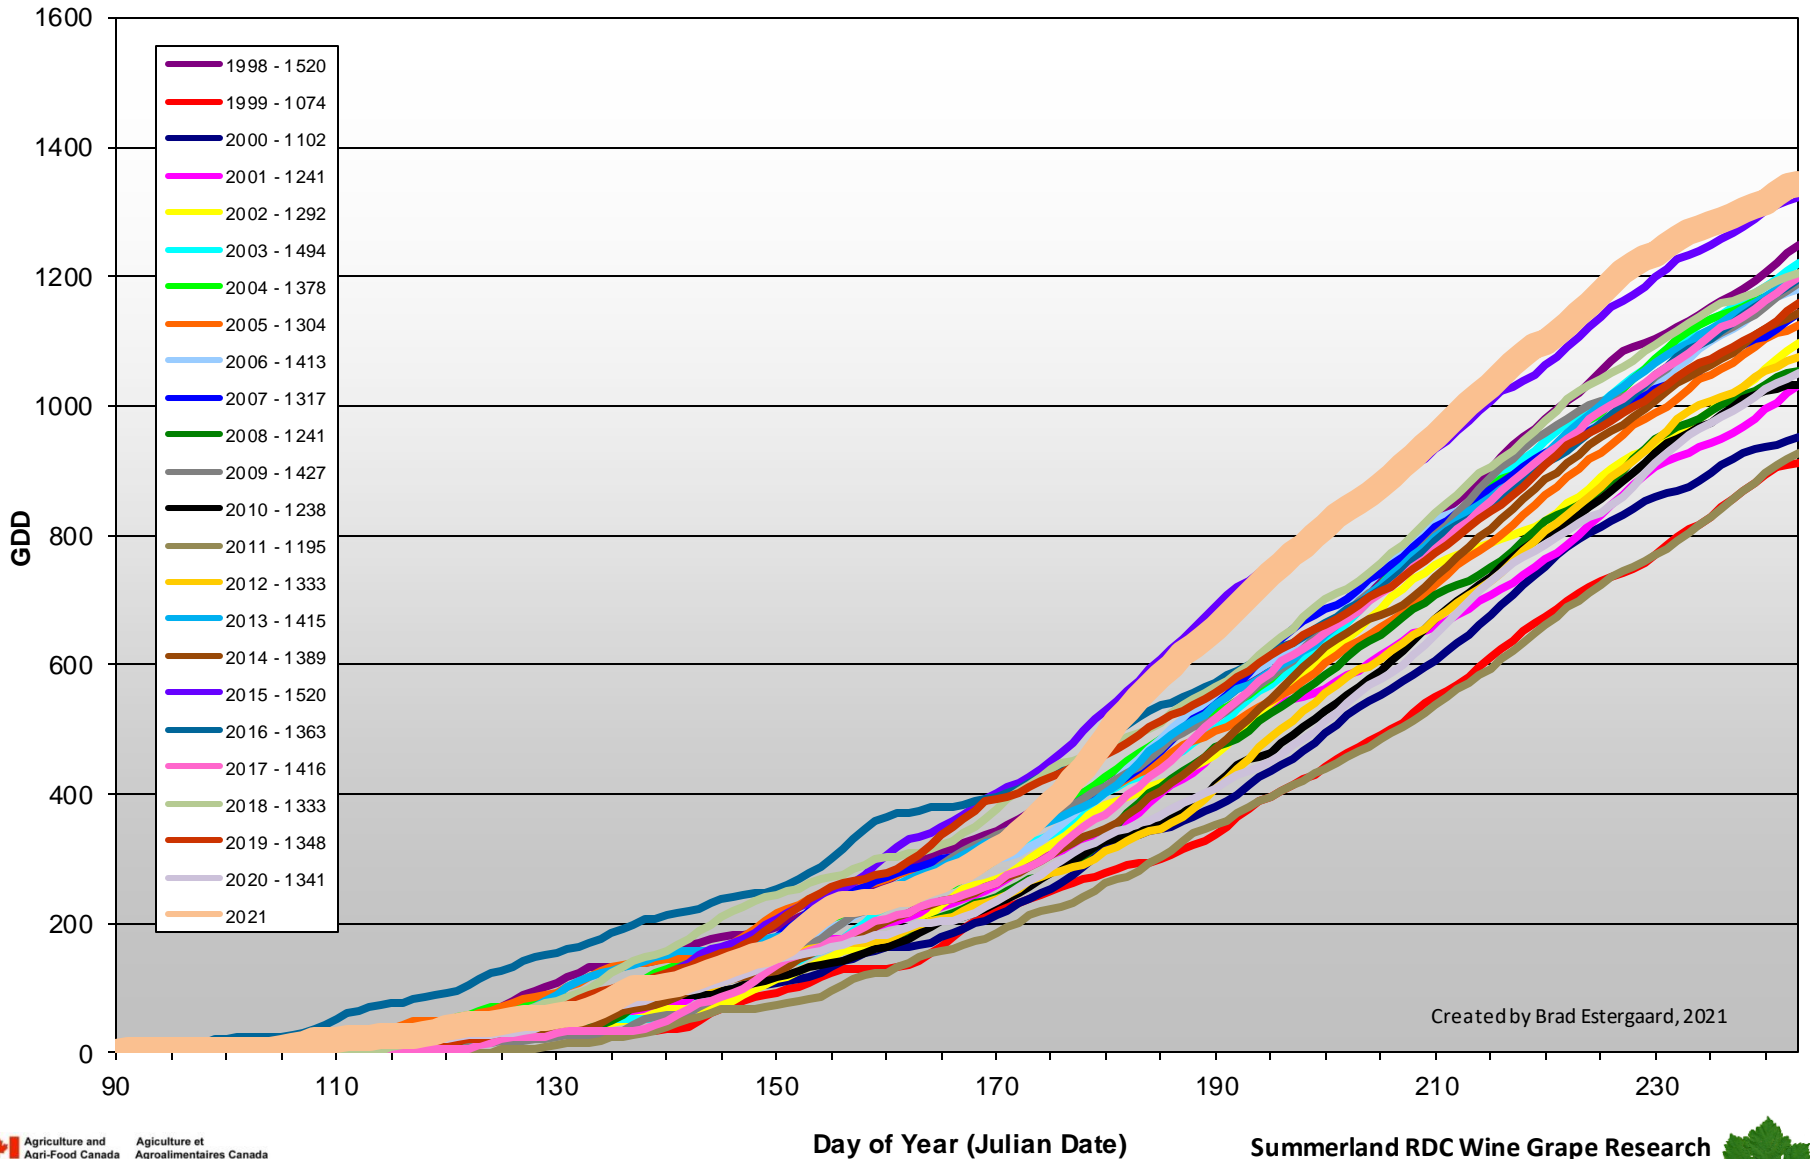

Summerland - Total Monthly Growing Degree Days [AUGUST] - 1998-2021

August

Created by Brad Estergaard, 2021

Month

Summerland RDC Wine Grape Research

Pat Bowen
Brad Estergaard

Carl Bogdanoff
Steve Marsh

Summerland - Growing Degree Day Accumulation - 1998-2021 - April through August

Summerland - Growing Degree Day Accumulation - 1998-2021

Created by Brad Estergaard, 2021

Osoyoos - Total Monthly Growing Degree Days [AUGUST] - 1998-2021

August

Created by Brad Estergaard, 2021

Month

Osoyoos - Growing Degree Day Accumulation - 1998-2021 - April through August