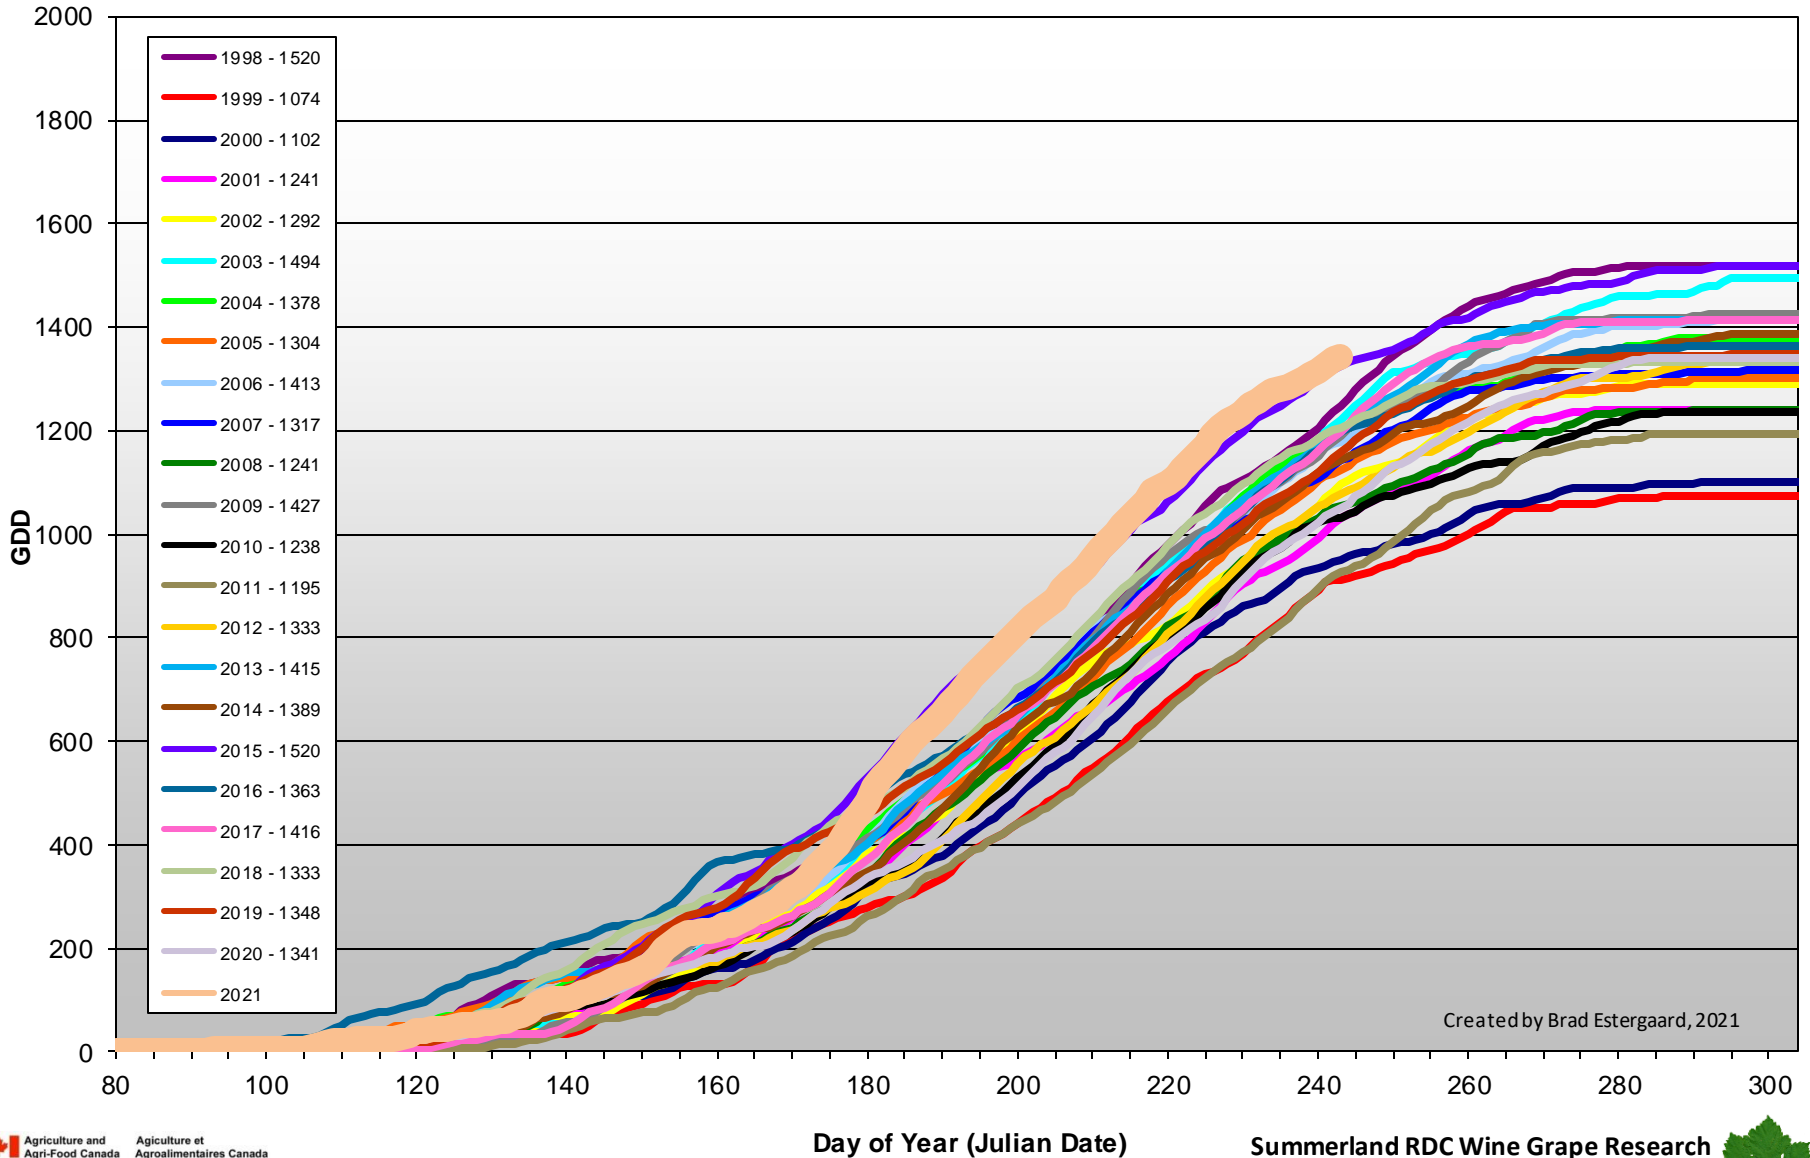

Summerland - Total Monthly Growing Degree Days [AUGUST] - 1998-2021

August

Created by Brad Estergaard, 2021

Month

Summerland RDC Wine Grape Research

Pat Bowen
Brad Estergaard

Carl Bogdanoff
Steve Marsh

Summerland - Growing Degree Day Accumulation - 1998-2021 - April through August

Summerland - Growing Degree Day Accumulation - 1998-2021

Created by Brad Estergaard, 2021

Osoyoos - Total Monthly Growing Degree Days [AUGUST] - 1998-2021

August

Created by Brad Estergaard, 2021

Month

Osoyoos - Growing Degree Day Accumulation - 1998-2021 - April through August