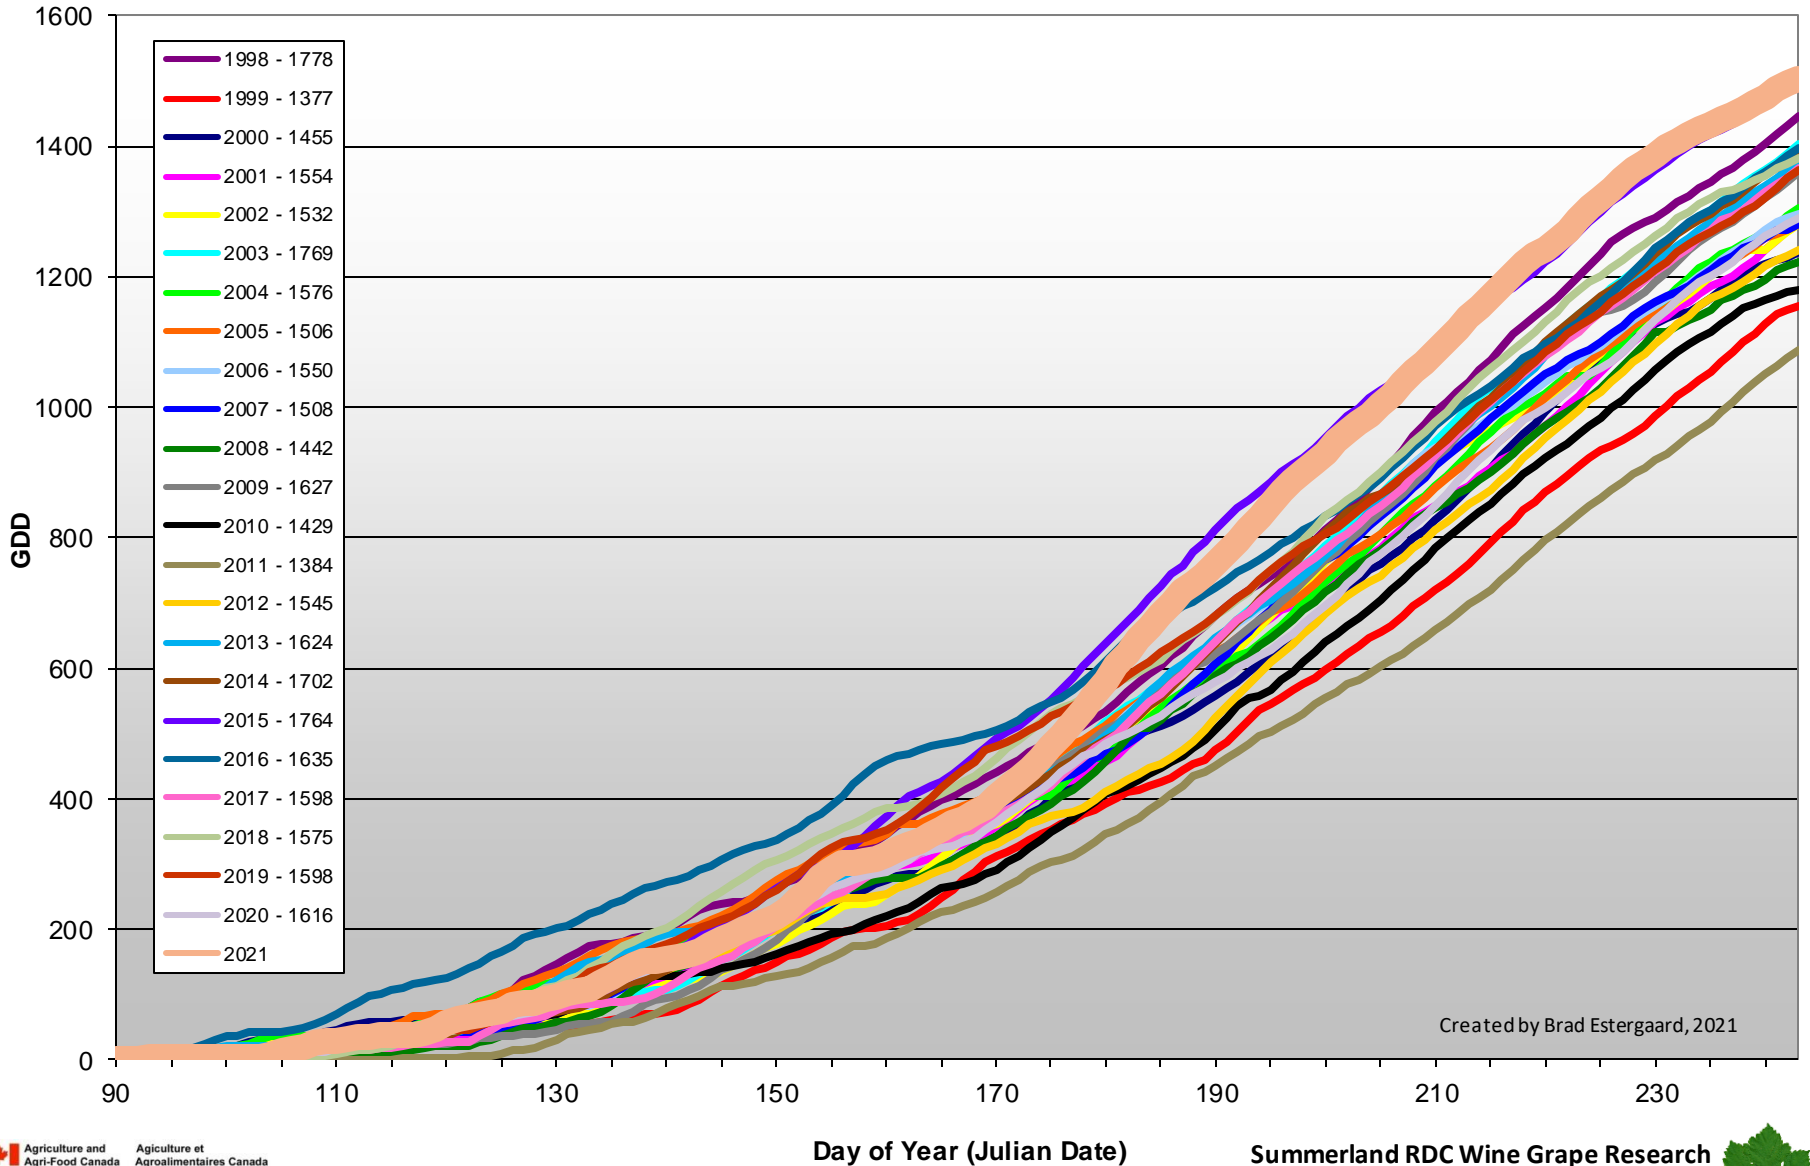

Summerland - Total Monthly Growing Degree Days [AUGUST] - 1998-2021

August

Created by Brad Estergaard, 2021

Month

Summerland RDC Wine Grape Research

Pat Bowen
Brad Estergaard

Carl Bogdanoff
Steve Marsh

Summerland - Growing Degree Day Accumulation - 1998-2021 - April through August

Summerland - Growing Degree Day Accumulation - 1998-2021

Created by Brad Estergaard, 2021

Osoyoos - Total Monthly Growing Degree Days [AUGUST] - 1998-2021

August

Created by Brad Estergaard, 2021

Month

Osoyoos - Growing Degree Day Accumulation - 1998-2021 - April through August