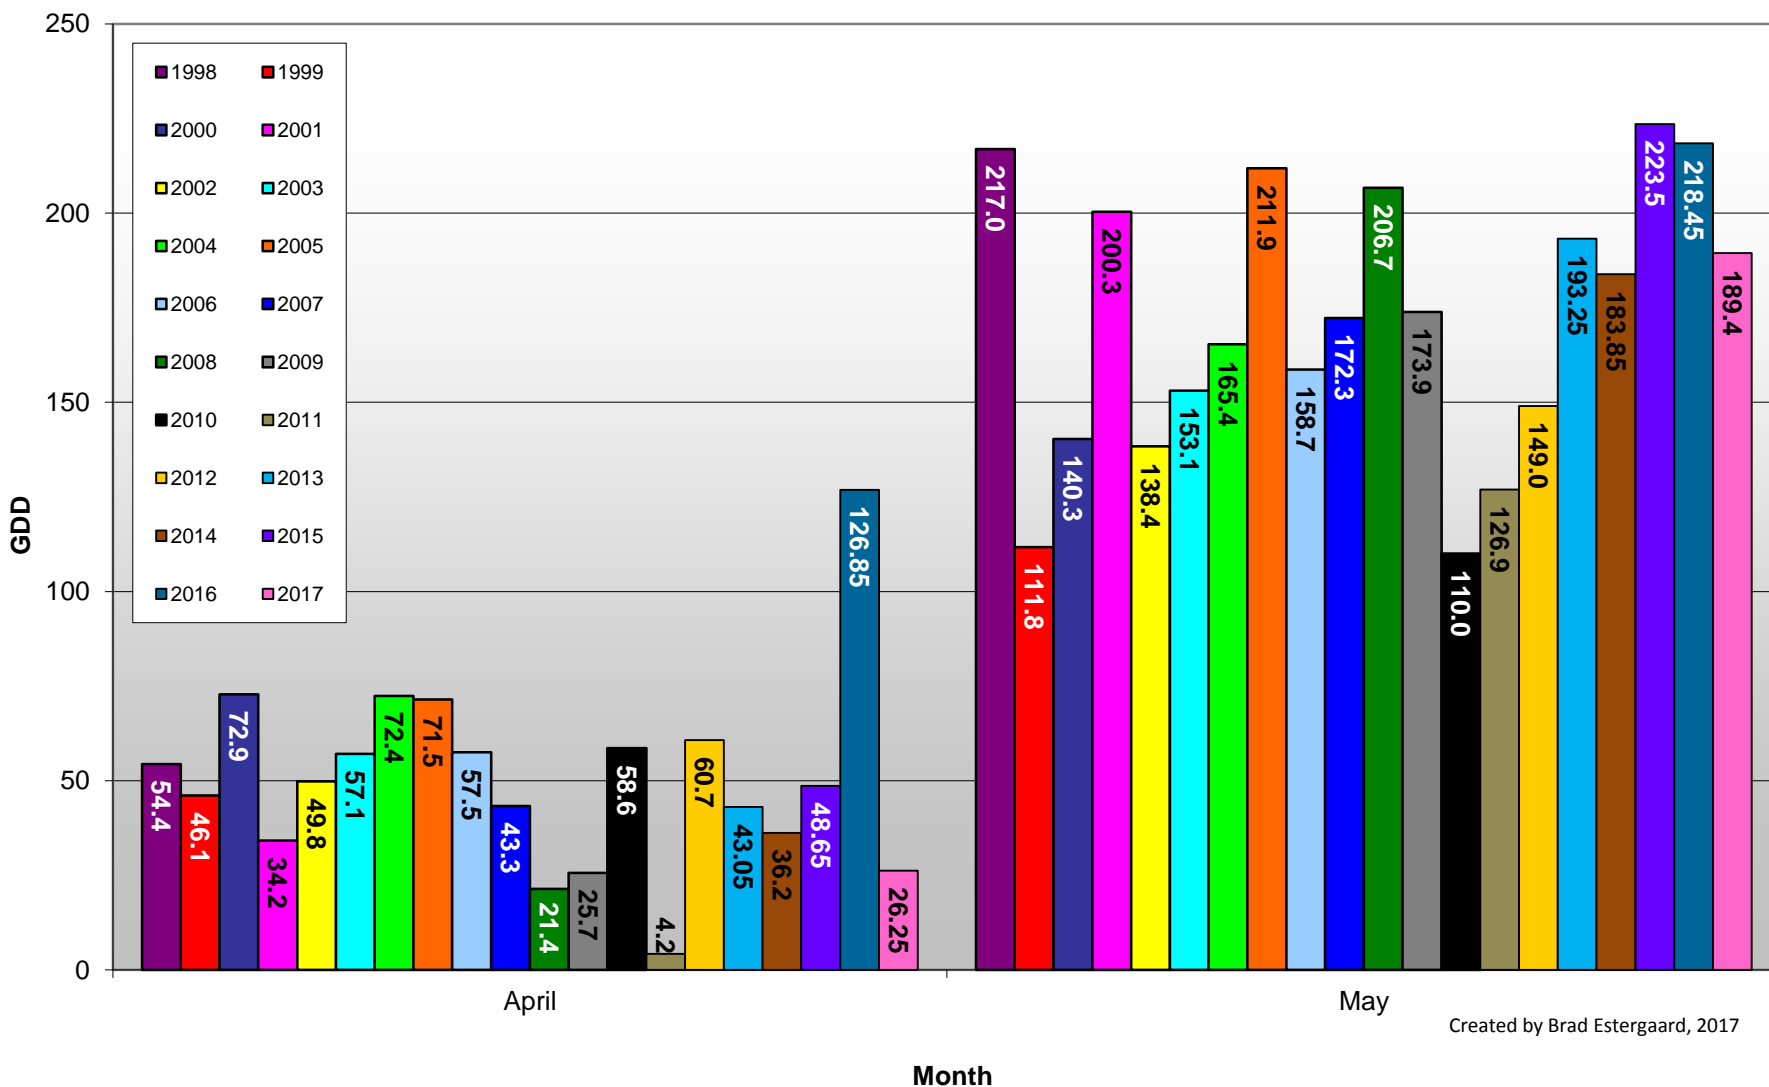

## Summerland - Daily Growing Degree Day Accumulation - 1998-2017 - April + May

Created by Brad Estergaard, 2017

Day of Year (Julian Date)

## Osoyoos - Total Monthly Growing Degree Days [MAY] - 1998-2017

May

Created by Brad Estergaard, 2017

Month

## Osoyoos - Total Monthly Growing Degree Days - April + May - 1998-2017

Created by Brad Estergaard, 2017