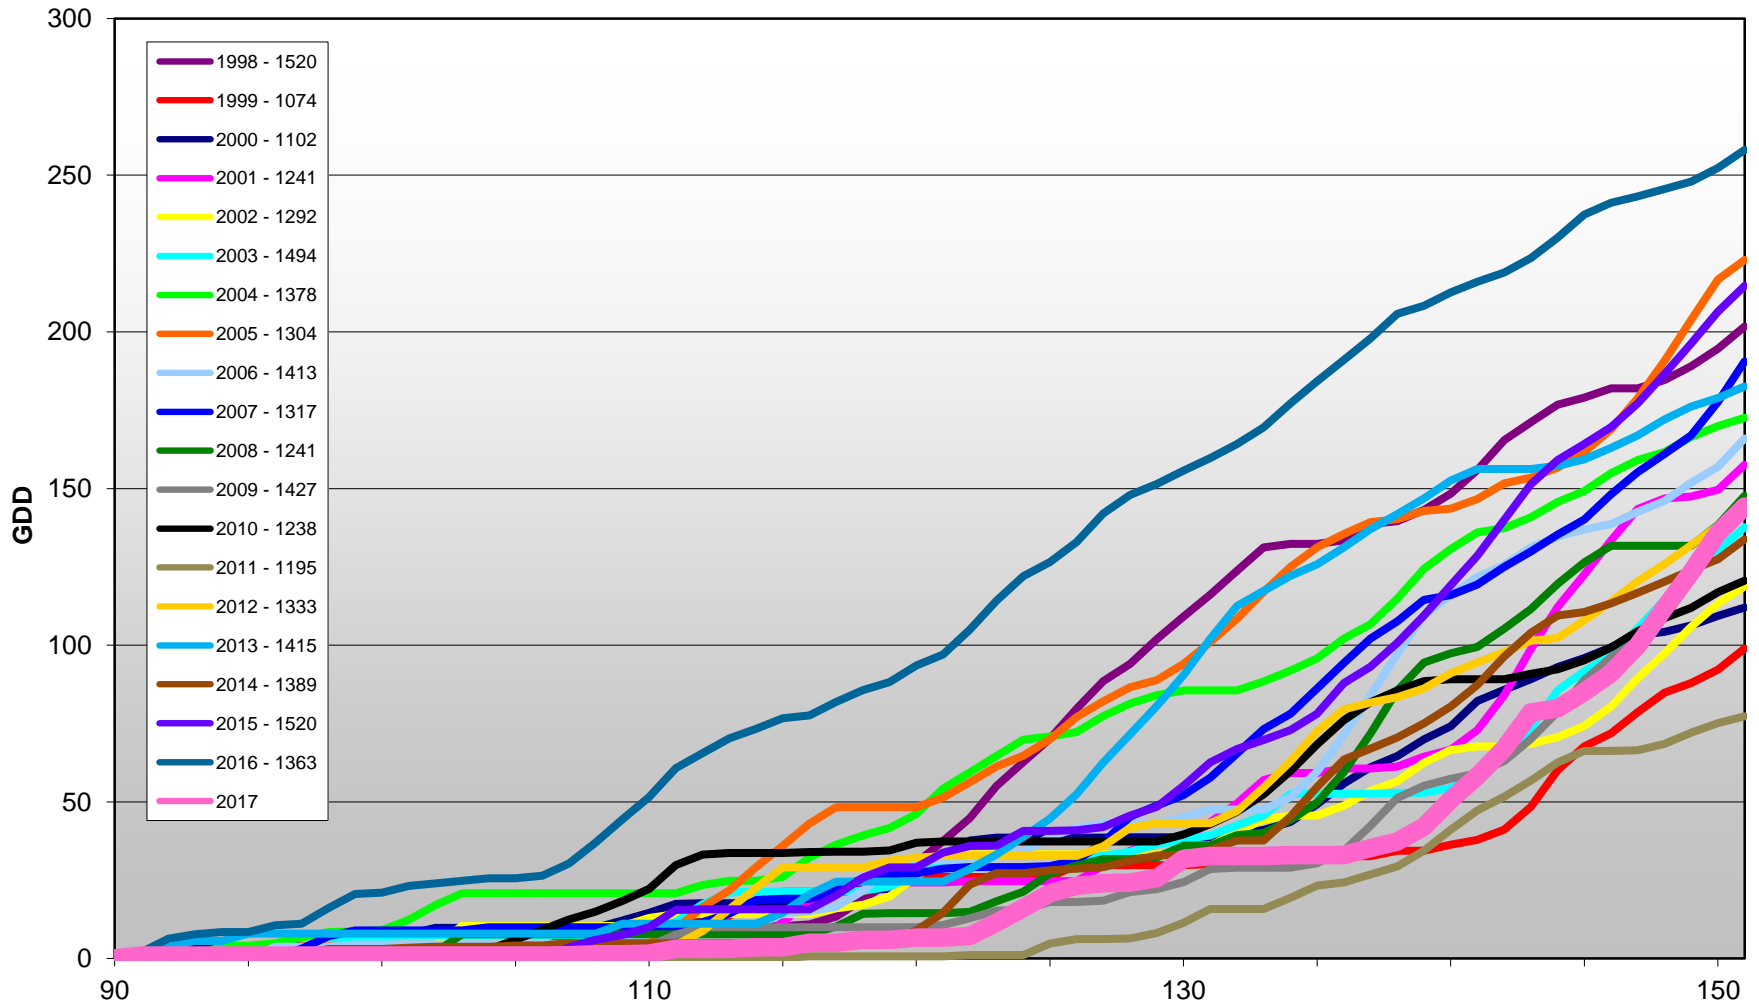

## Summerland - Total Monthly Growing Degree Days [MAY] - 1998-2017

May

Month

Created by Brad Estergaard, 2017

## Summerland - Total Monthly Growing Degree Days - April + May - 1998-2017

Created by Brad Estergaard, 2017

## Summerland - Daily Growing Degree Day Accumulation - 1998-2017 - April + May

Created by Brad Estergaard, 2017

Day of Year (Julian Date)