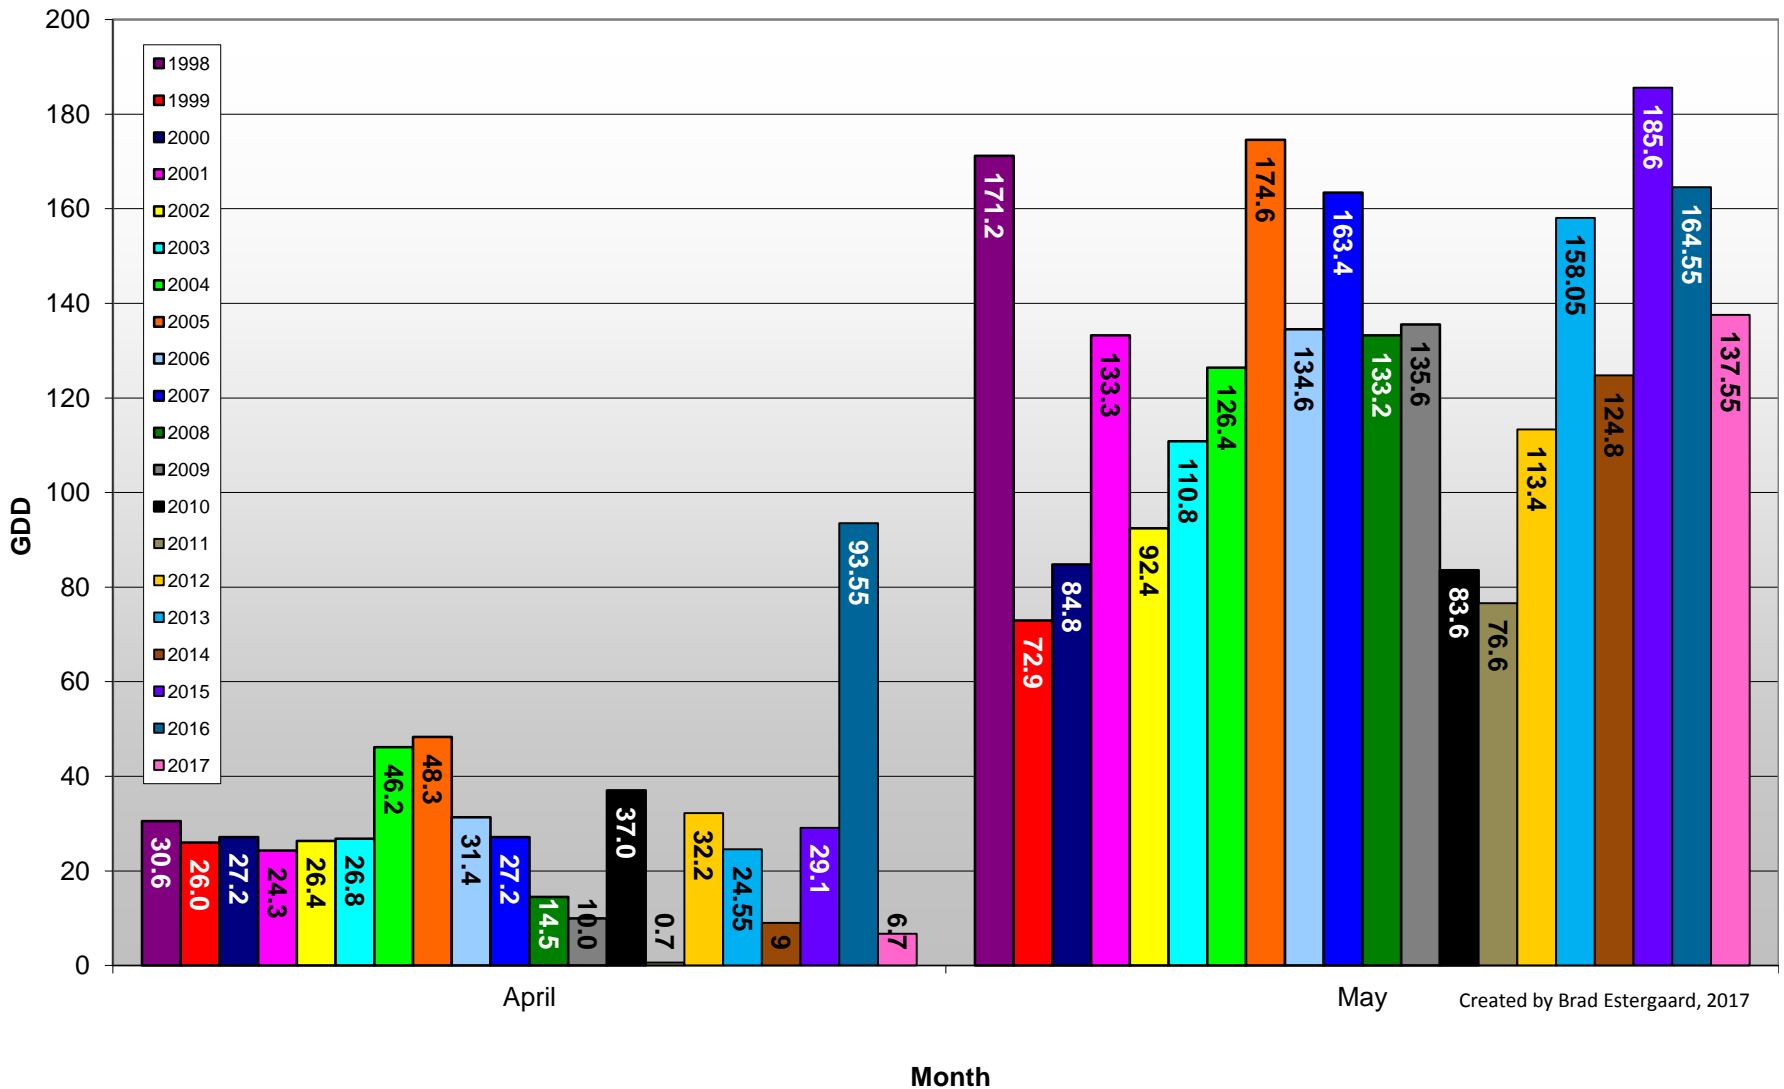

## Summerland - Total Monthly Growing Degree Days [MAY] - 1998-2017

May

Month

Created by Brad Estergaard, 2017

## Summerland - Total Monthly Growing Degree Days - April + May - 1998-2017

Created by Brad Estergaard, 2017

## Summerland - Daily Growing Degree Day Accumulation - 1998-2017 - April + May

Created by Brad Estergaard, 2017

Day of Year (Julian Date)