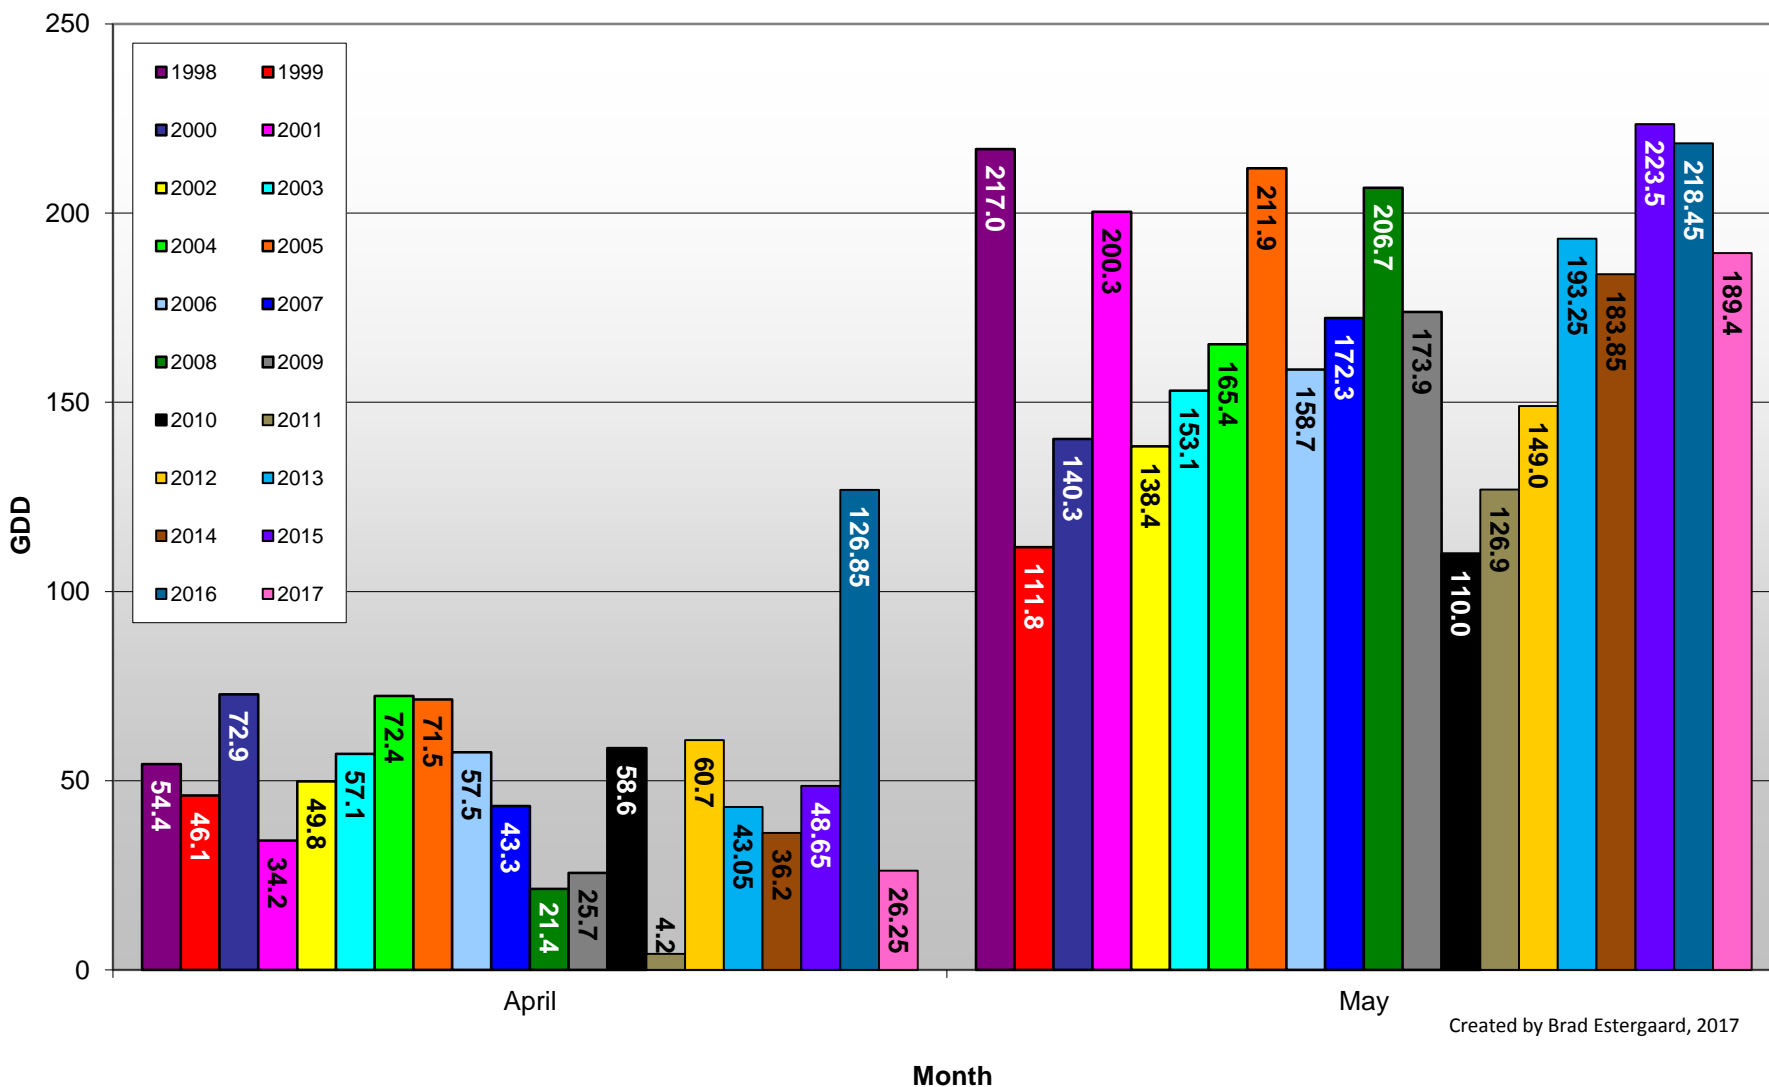

Osoyoos - Total Monthly Growing Degree Days - April + May - 1998-2017

Created by Brad Estergaard, 2017