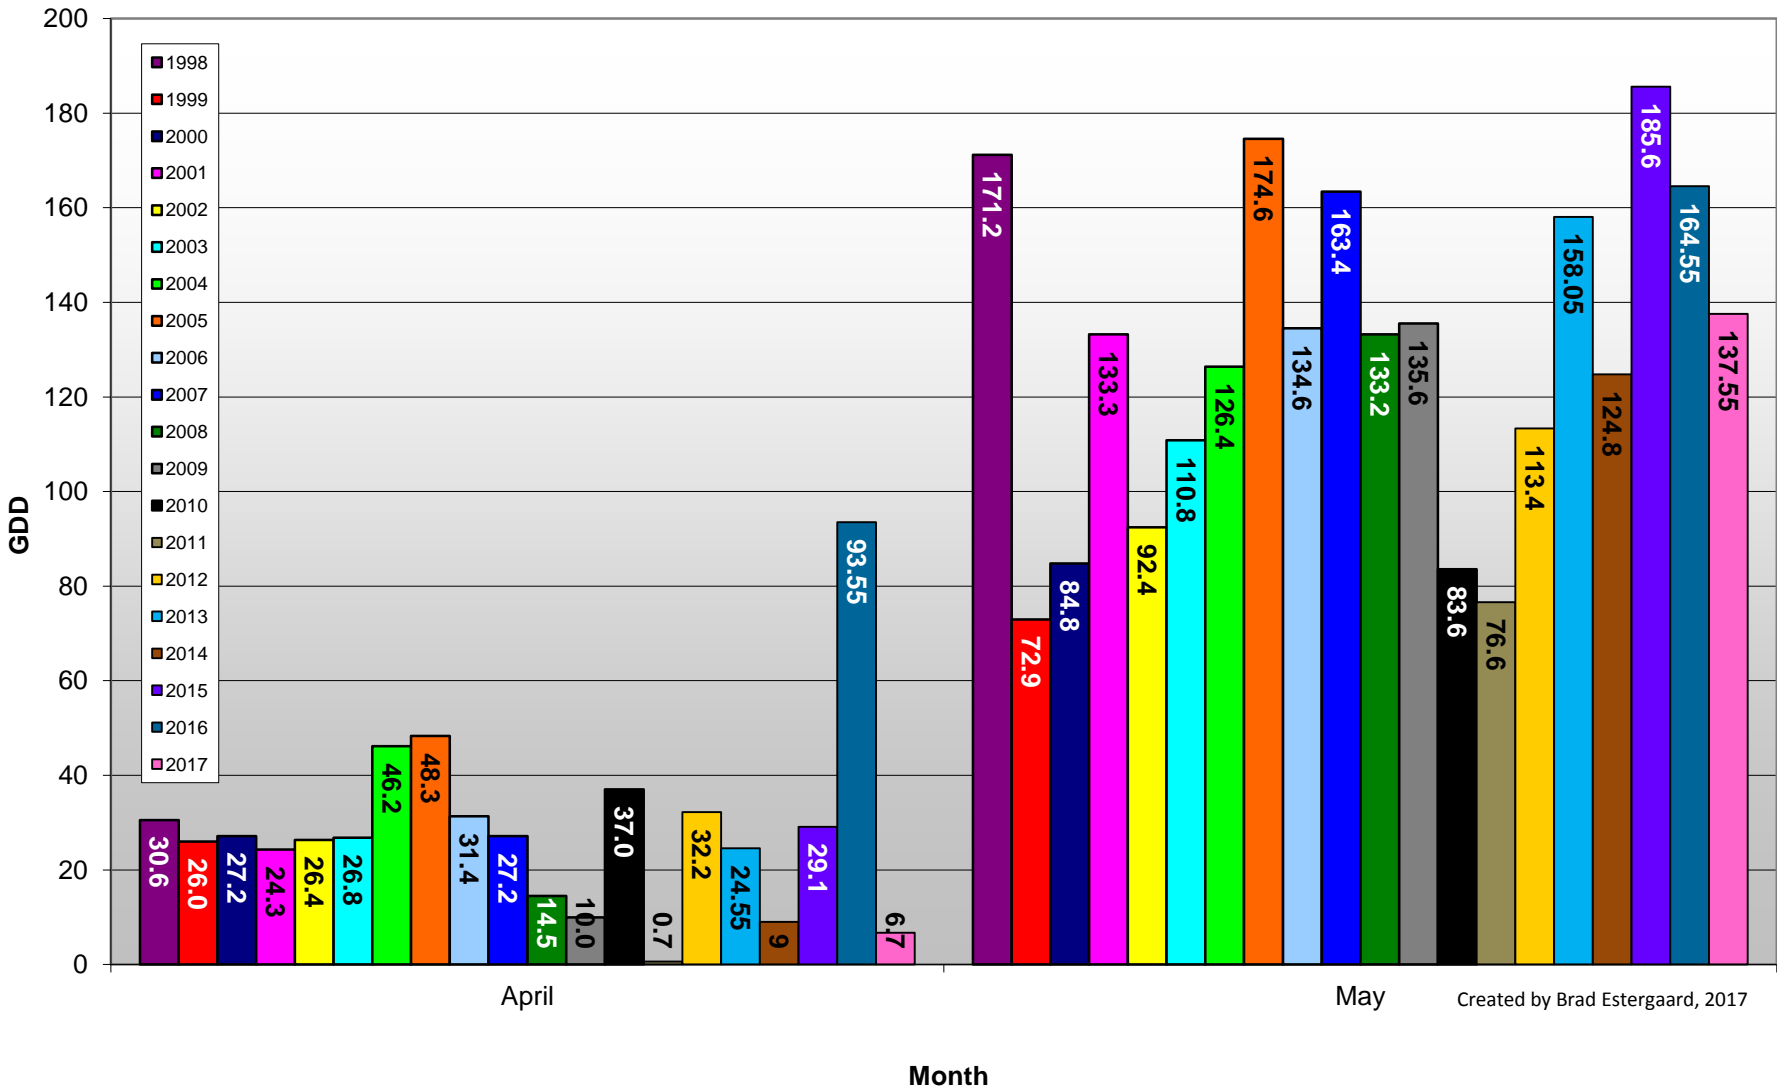

## Summerland - Total Monthly Growing Degree Days [MAY] - 1998-2017

May

Month

Created by Brad Estergaard, 2017

## Summerland - Total Monthly Growing Degree Days - April + May - 1998-2017

## Summerland - Daily Growing Degree Day Accumulation - 1998-2017 - April + May

Created by Brad Estergaard, 2017

Day of Year (Julian Date)