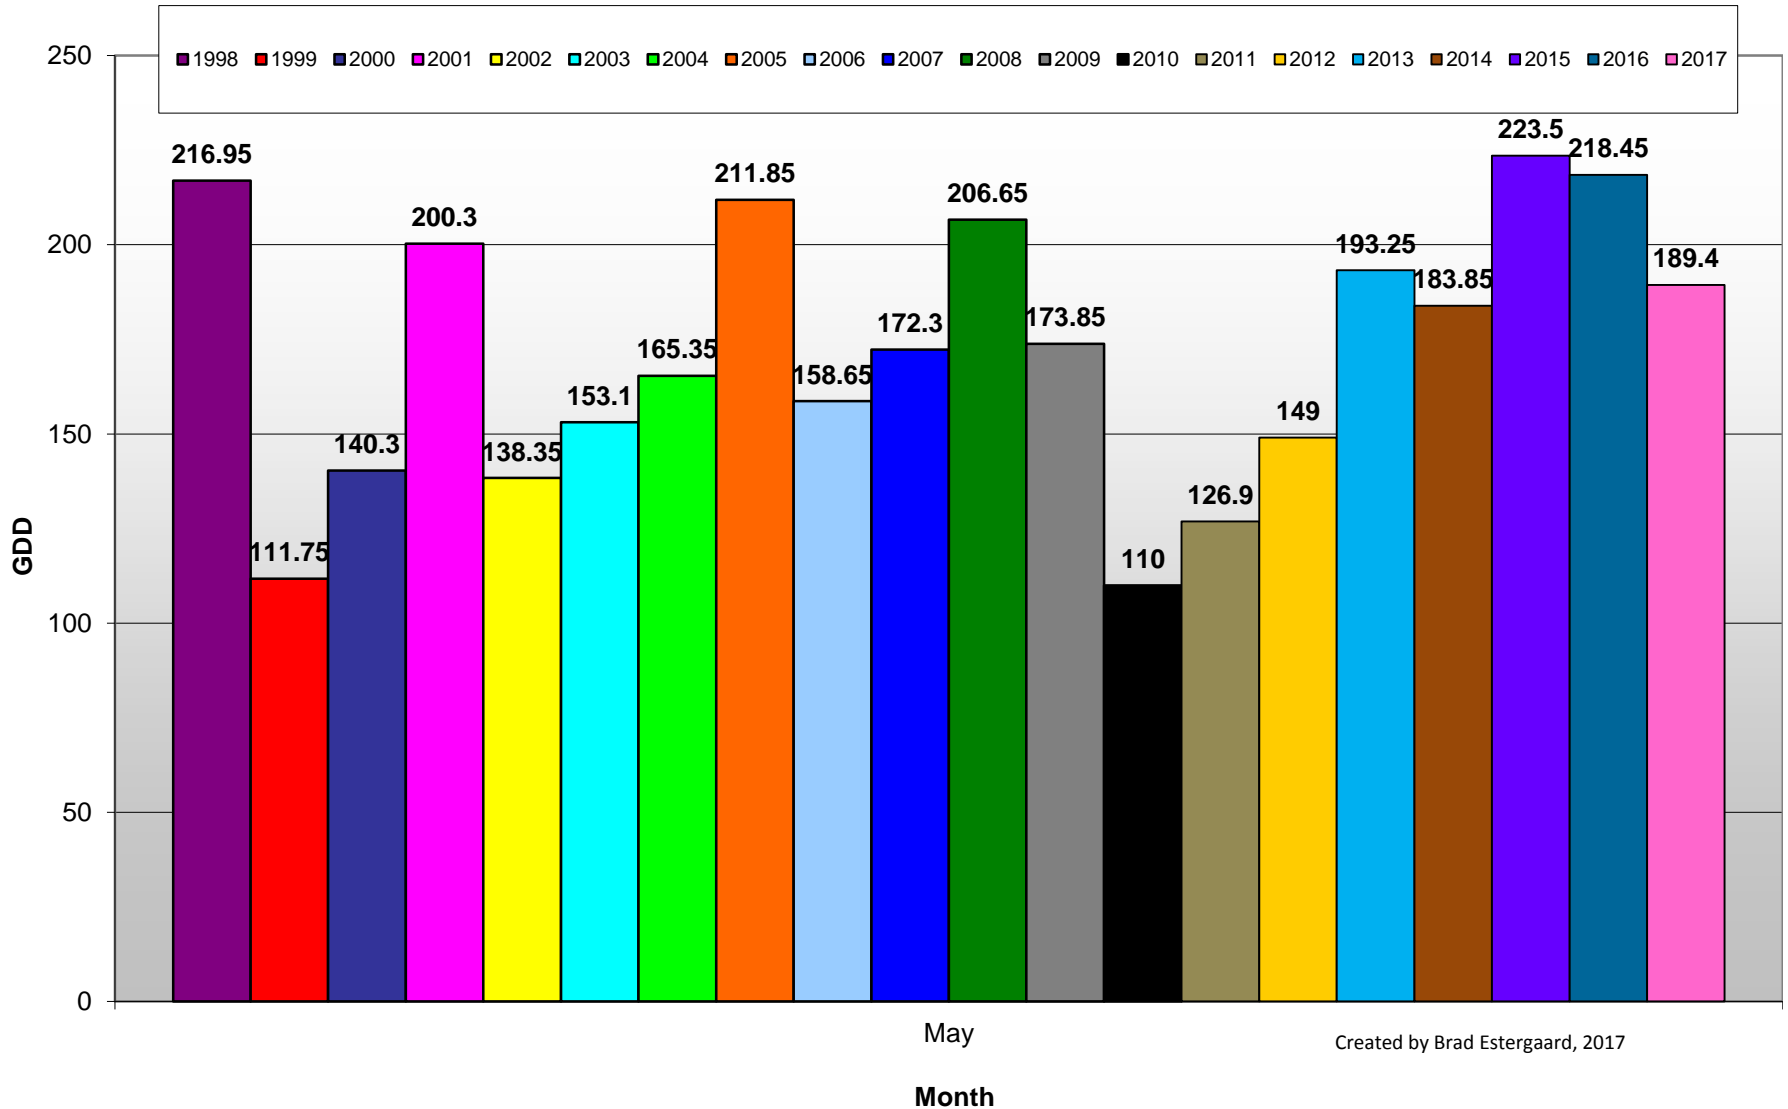

Osoyoos - Total Monthly Growing Degree Days [MAY] - 1998-2017