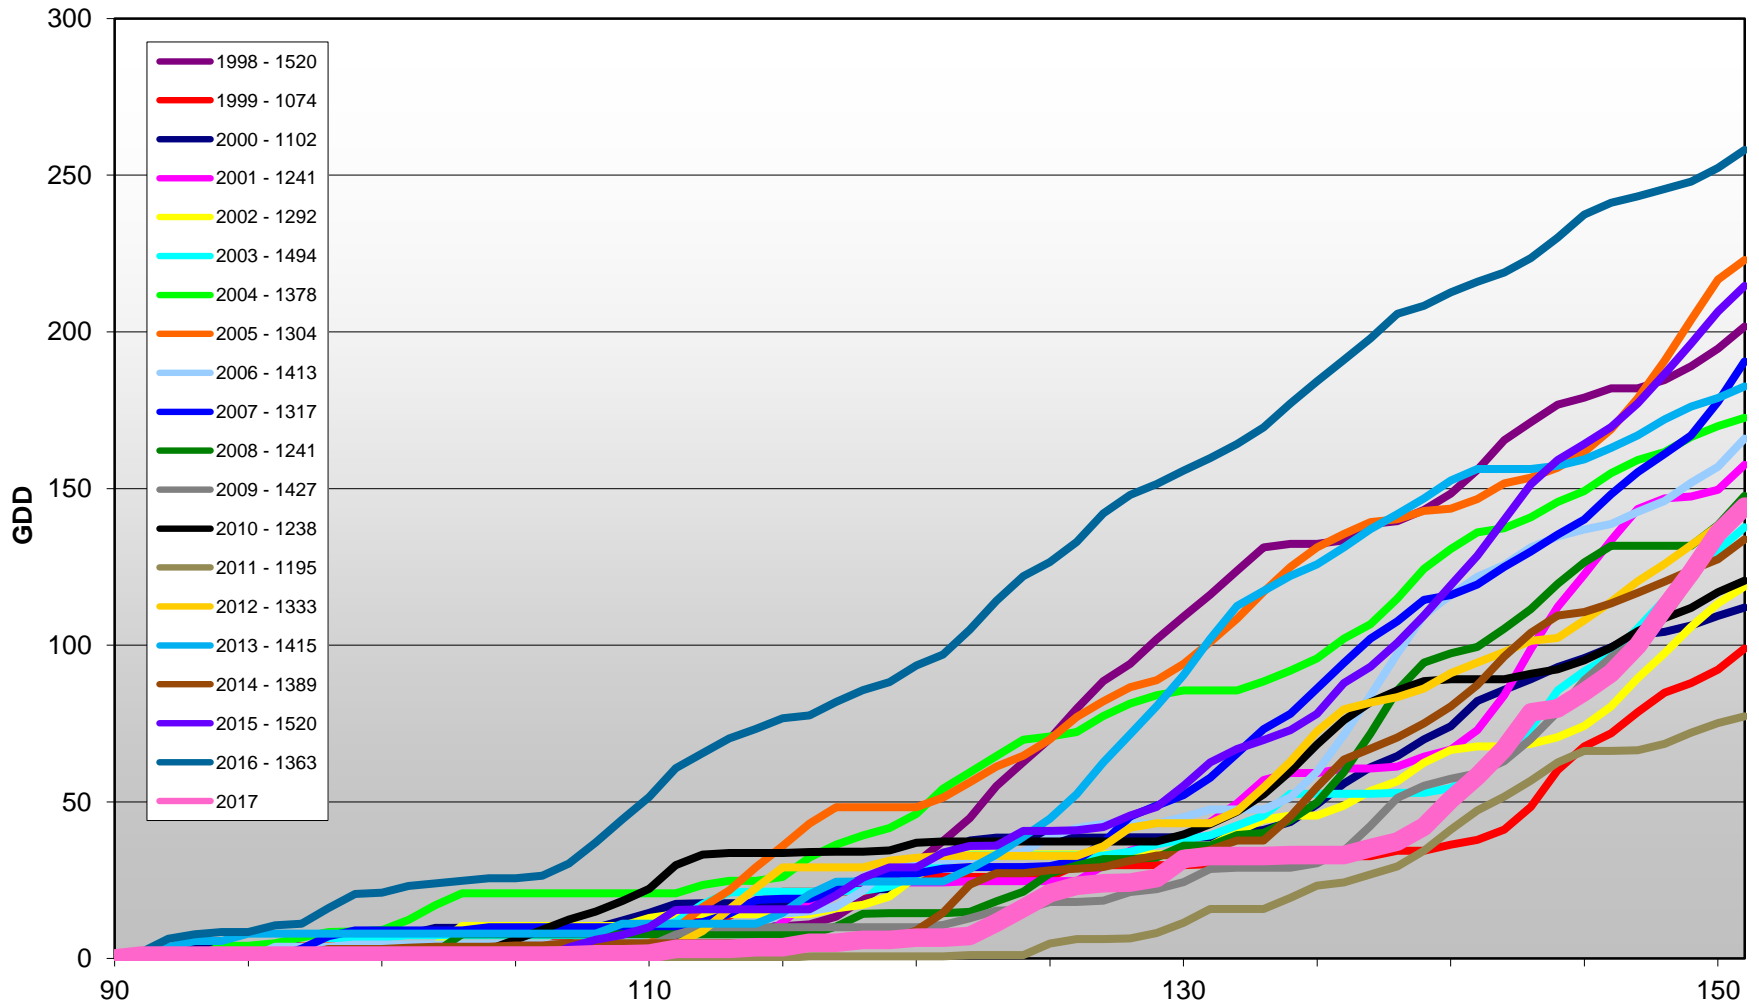

## Summerland - Total Monthly Growing Degree Days [MAY] - 1998-2017

May

Month

Created by Brad Estergaard, 2017

## Summerland - Total Monthly Growing Degree Days - April + May - 1998-2017

## Summerland - Daily Growing Degree Day Accumulation - 1998-2017 - April + May

Created by Brad Estergaard, 2017

Day of Year (Julian Date)