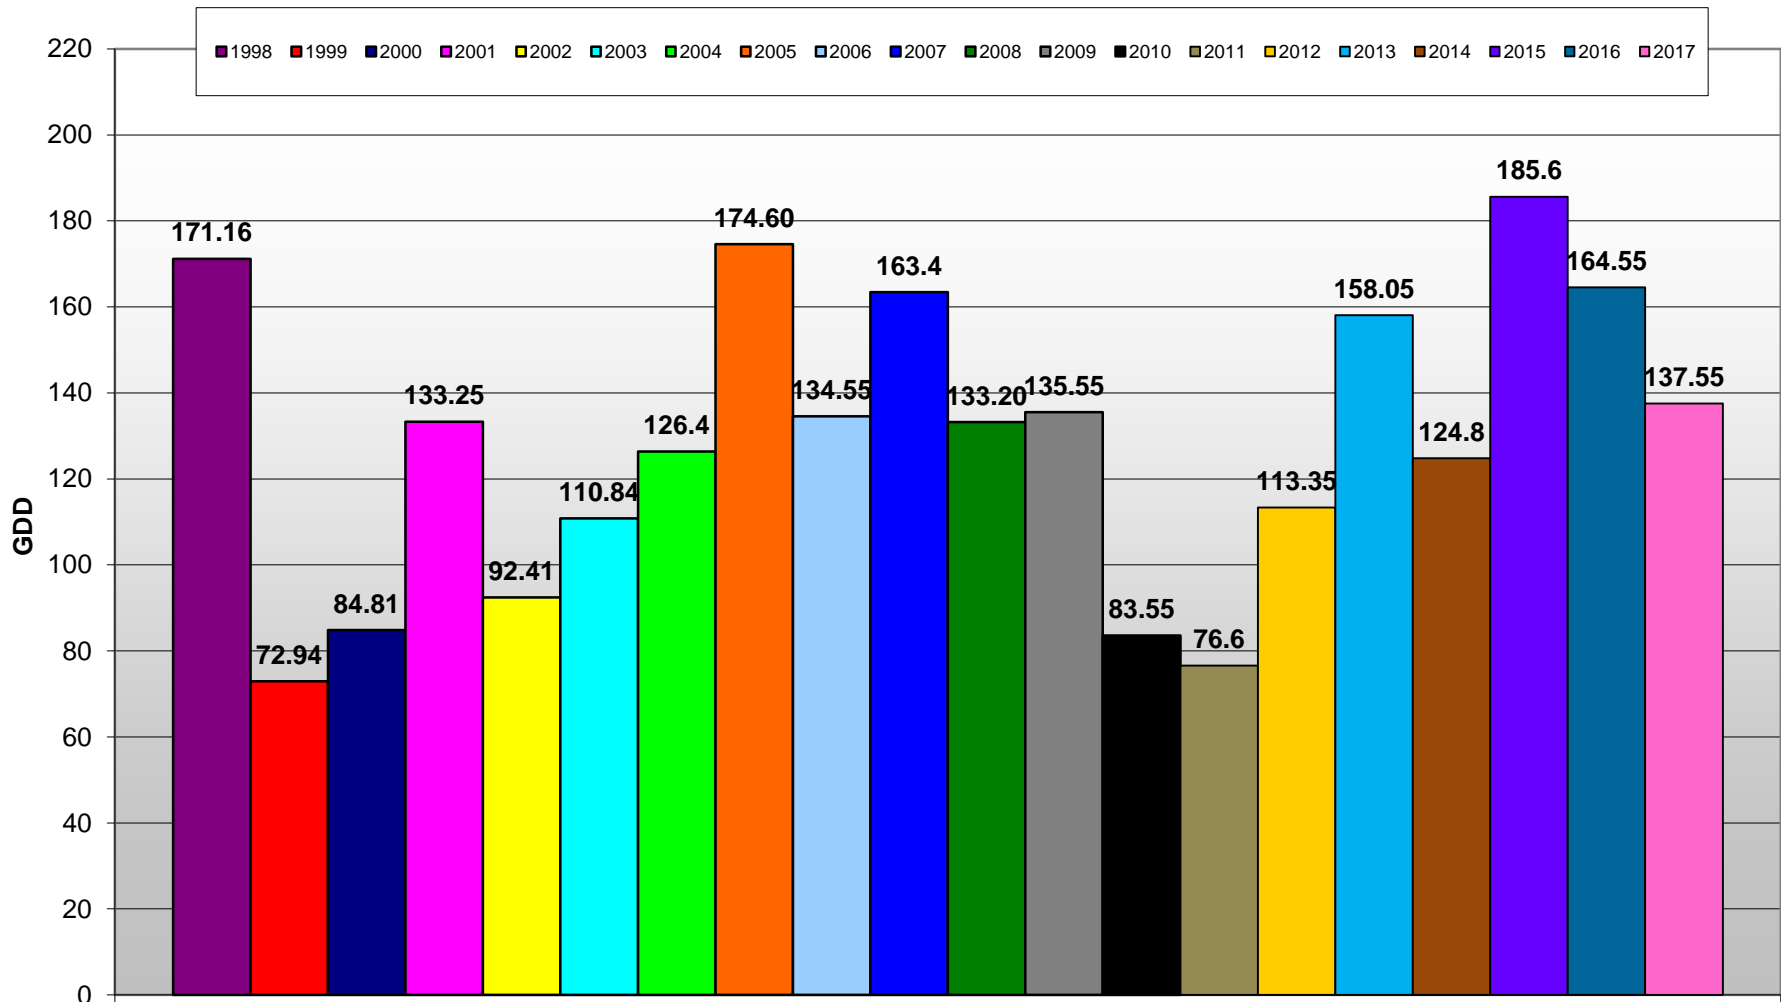

## Summerland - Total Monthly Growing Degree Days [MAY] - 1998-2017

May

Month

Created by Brad Estergaard, 2017

## Summerland - Total Monthly Growing Degree Days - April + May - 1998-2017

Created by Brad Estergaard, 2017

## Summerland - Daily Growing Degree Day Accumulation - 1998-2017 - April + May

Created by Brad Estergaard, 2017

Day of Year (Julian Date)