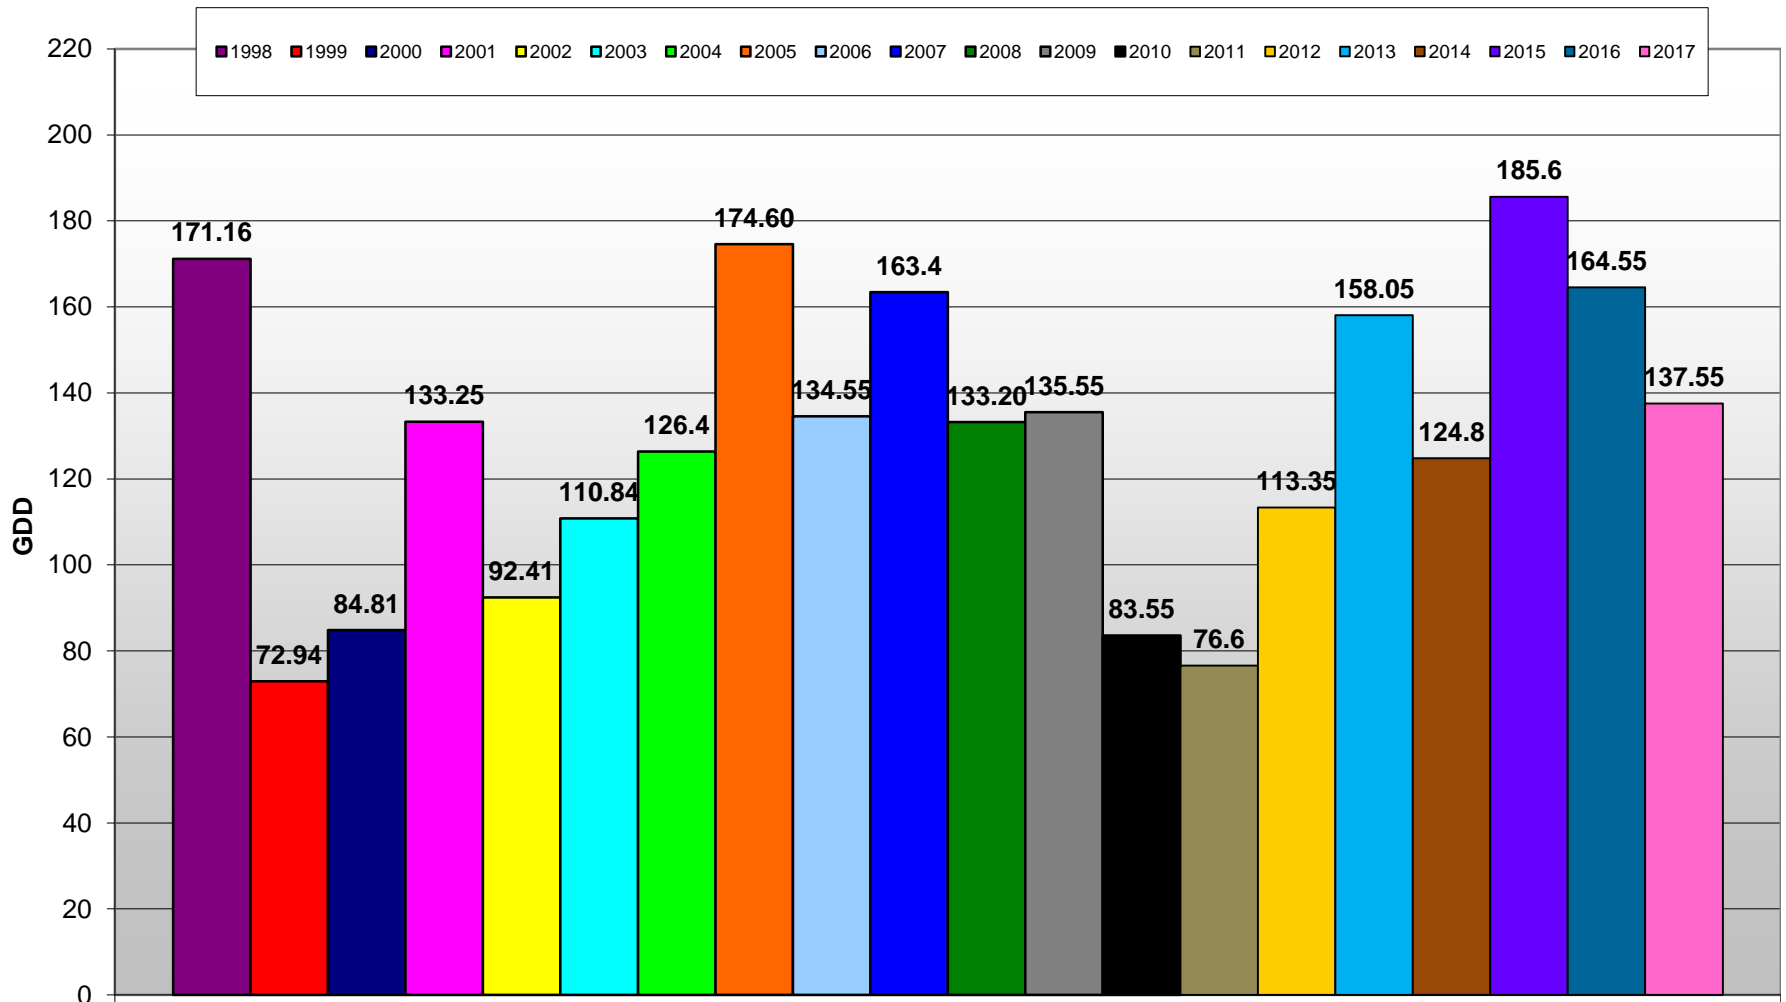

## Summerland - Total Monthly Growing Degree Days [MAY] - 1998-2017

May

Month

Created by Brad Estergaard, 2017

## Summerland - Total Monthly Growing Degree Days - April + May - 1998-2017

## Summerland - Daily Growing Degree Day Accumulation - 1998-2017 - April + May

Created by Brad Estergaard, 2017

Day of Year (Julian Date)