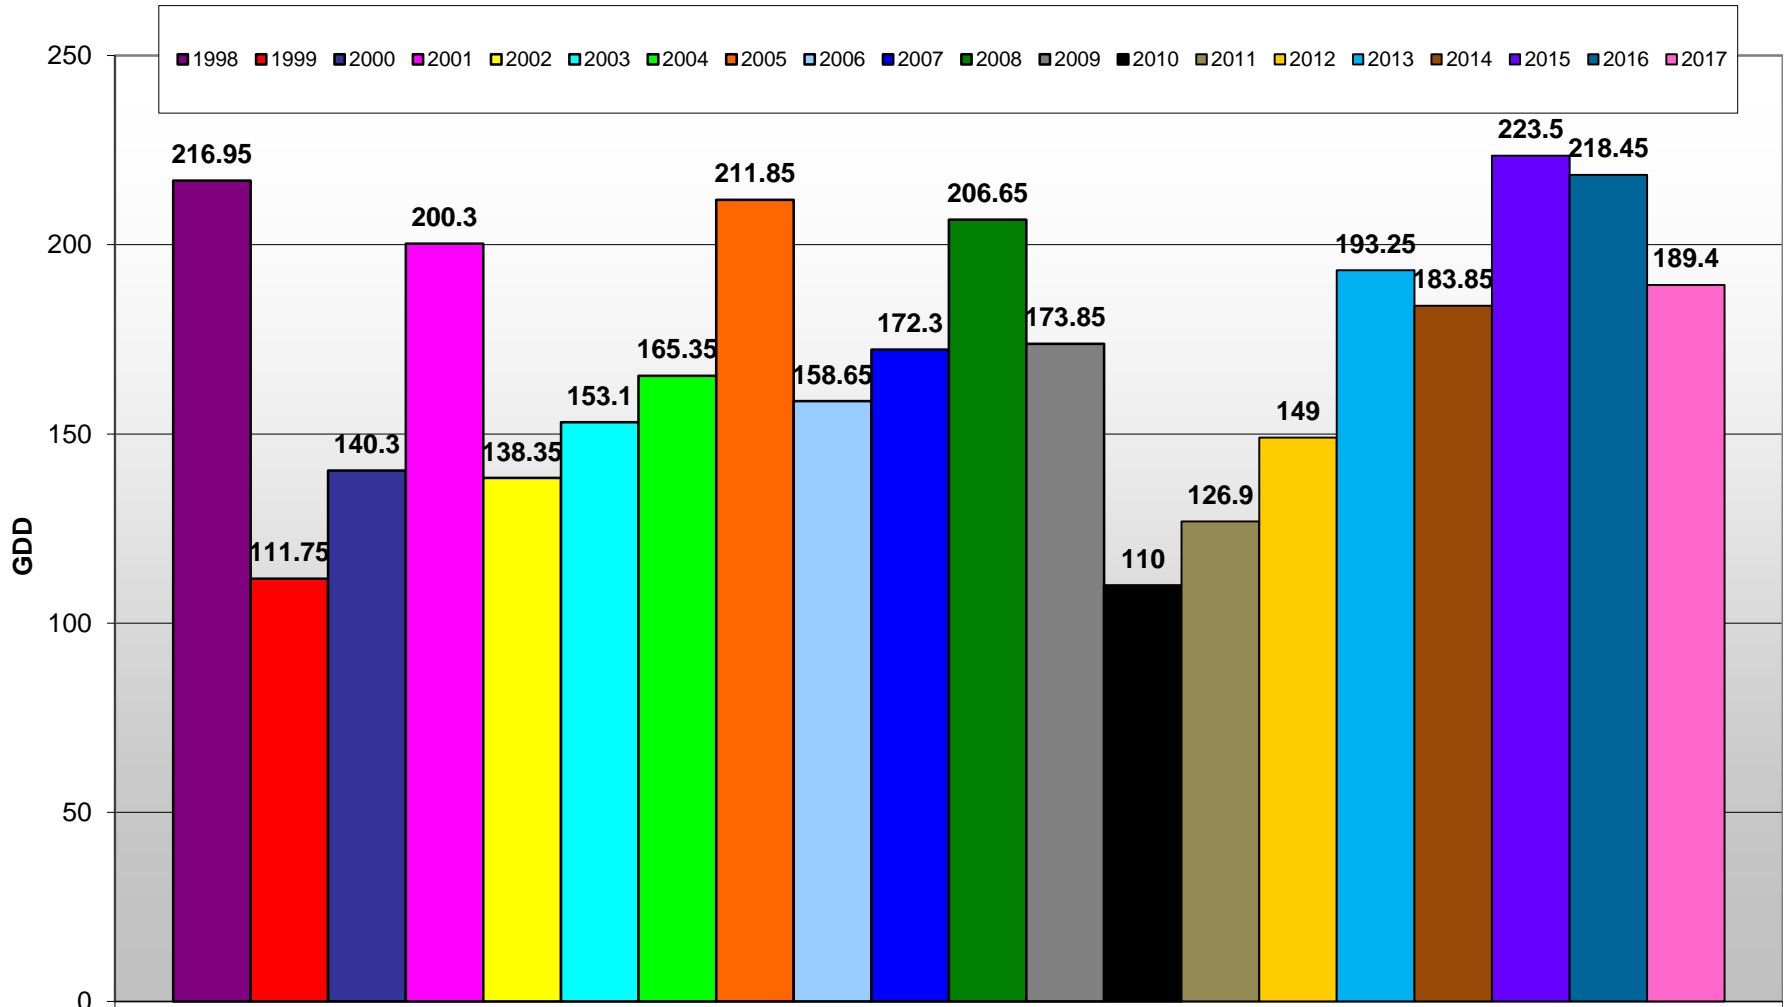

## Summerland - Total Monthly Growing Degree Days - April + May - 1998-2017

Created by Brad Estergaard, 2017

## Summerland - Daily Growing Degree Day Accumulation - 1998-2017 - April + May

Created by Brad Estergaard, 2017

Day of Year (Julian Date)

## Osoyoos - Total Monthly Growing Degree Days [MAY] - 1998-2017

May

Created by Brad Estergaard, 2017

Month