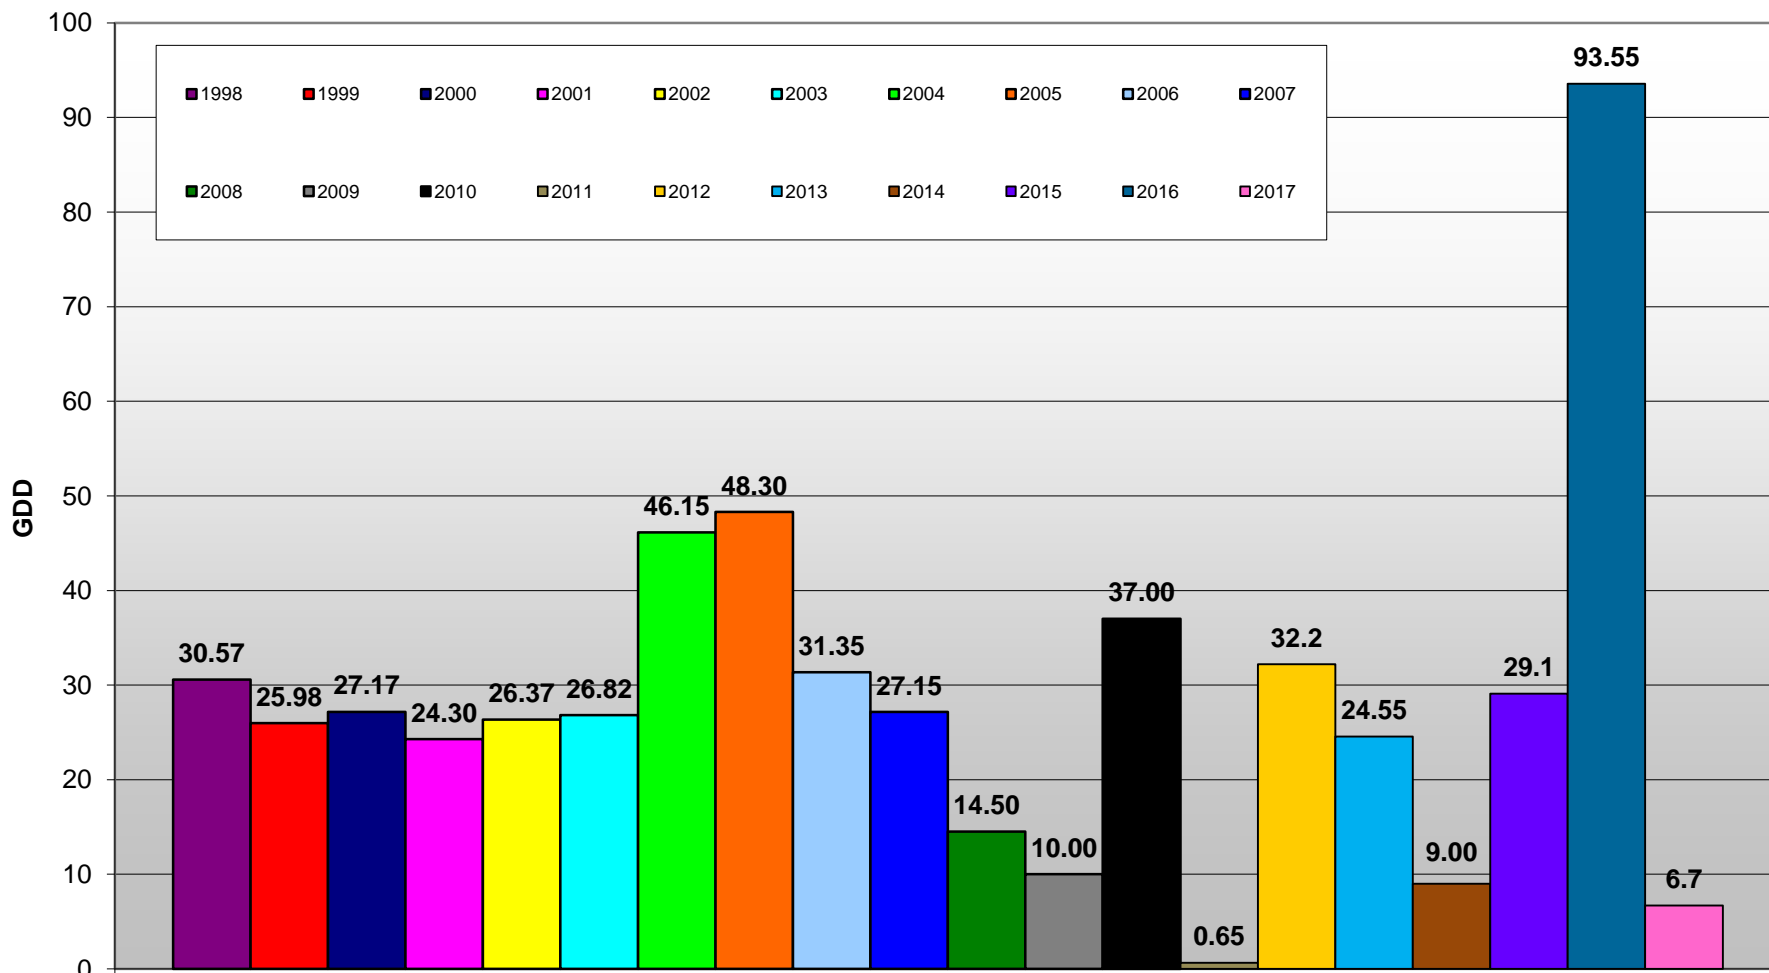

Summerland - Total Monthly Growing Degree Days [APRIL] - 1998-2017

April

Created by Brad Estergaard, 2017

Month

Osoyoos - Total Monthly Growing Degree Days [APRIL] - 1998-2017

April

Created by Brad Estergaard, 2017

Month