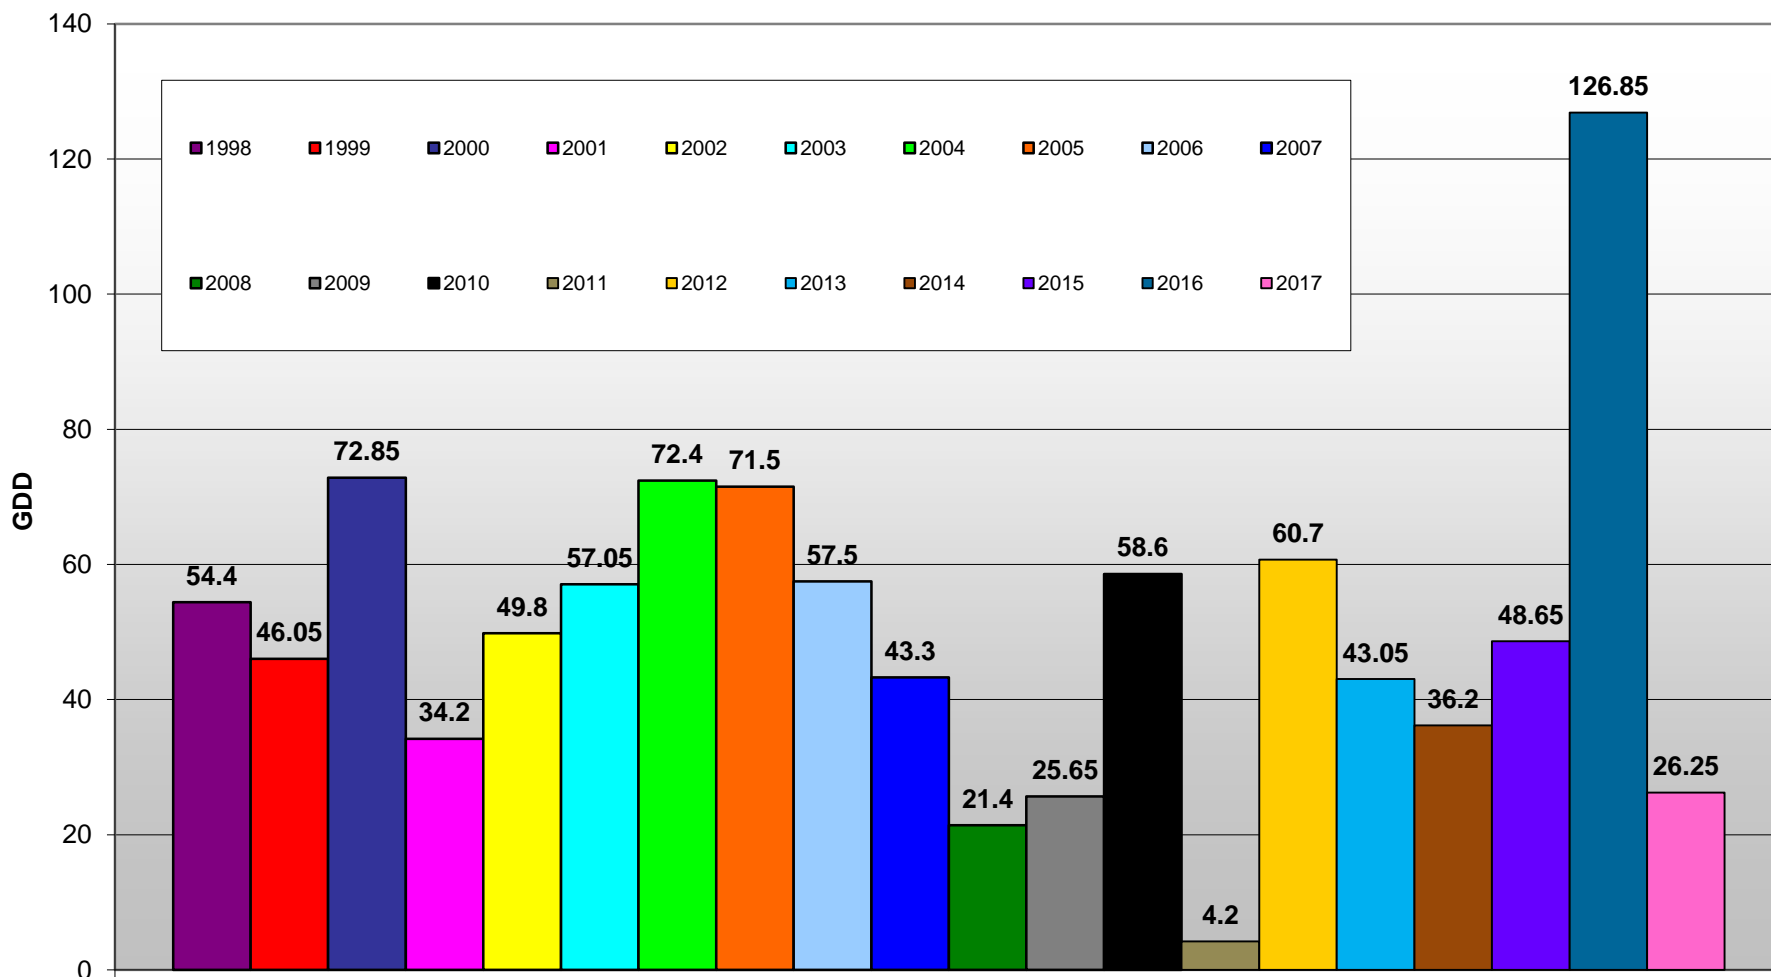

Summerland - Total Monthly Growing Degree Days [APRIL] - 1998-2017

April

Created by Brad Estergaard, 2017

Month

Osoyoos - Total Monthly Growing Degree Days [APRIL] - 1998-2017

April

Created by Brad Estergaard, 2017

Month