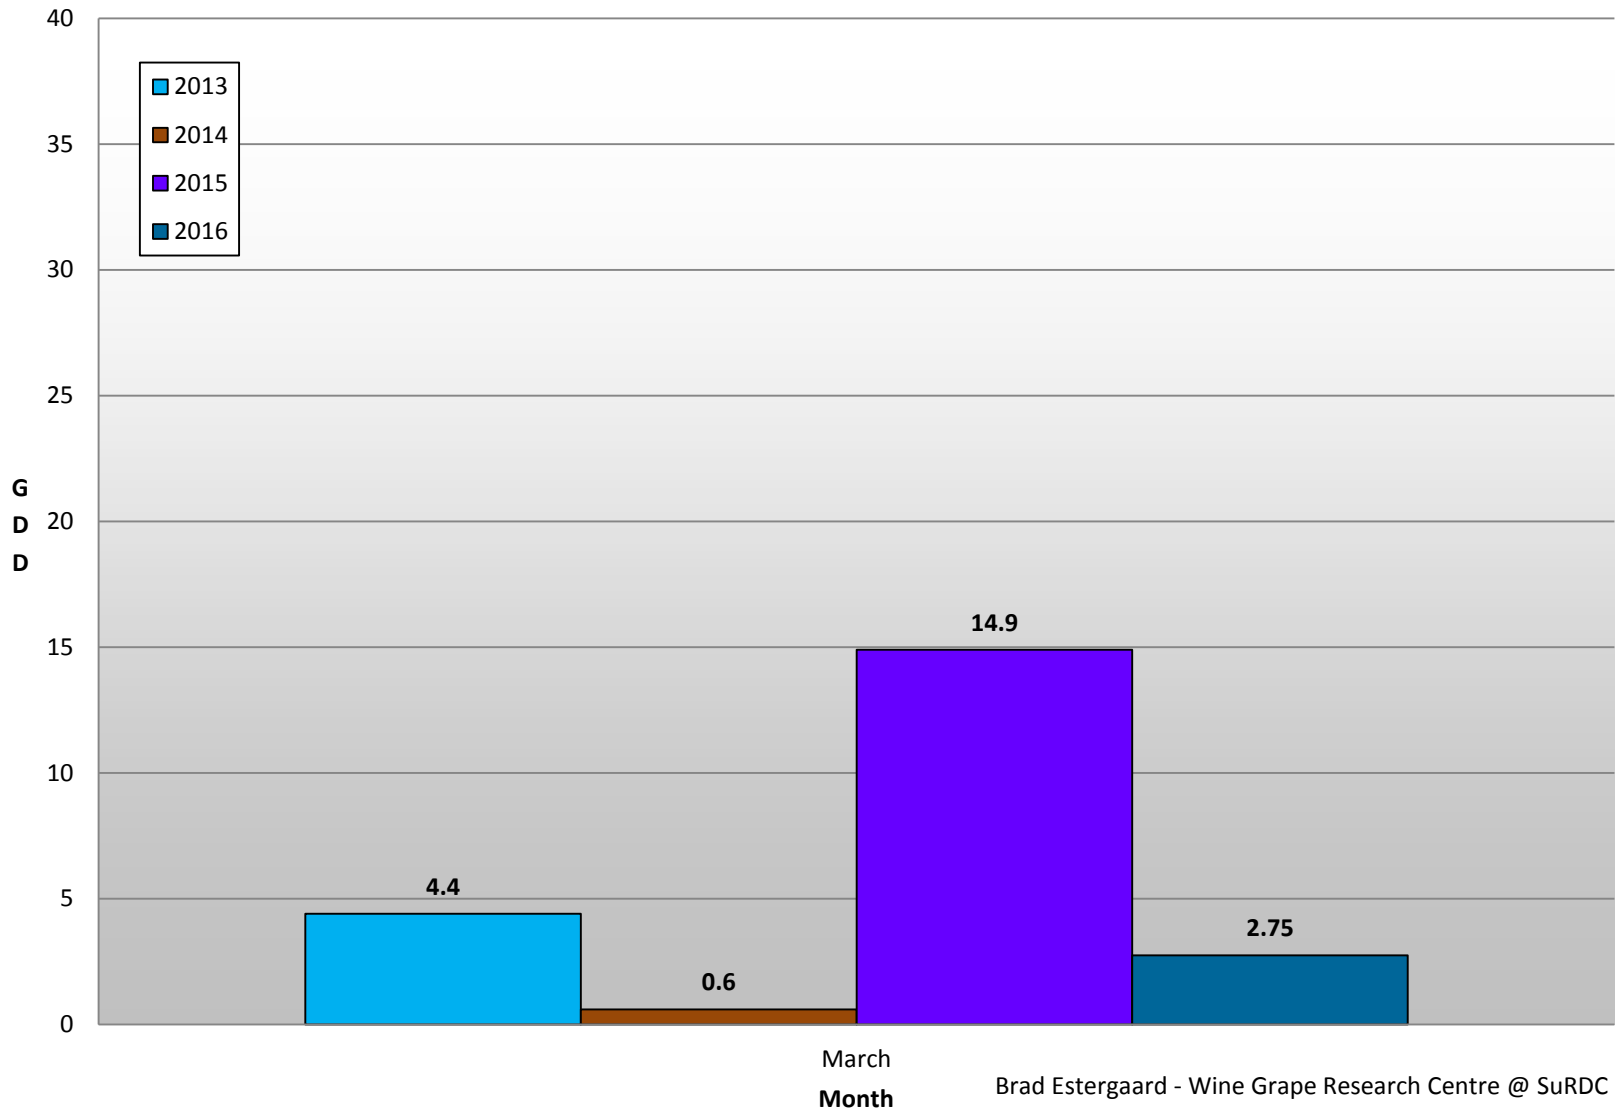

Summerland - Total Monthly Growing Degree Days [APRIL] - 1998-2016

April

Month

Brad Estergaard - Wine Grape Research Centre @ SuRDC

Summerland - GDD accumulation in March - 2013 to 2016

Osoyoos - Total Monthly Growing Degree Days [APRIL] - 1998-2016

April

Month

Brad Estergaard - Wine Grape Research Centre @ SuRDC

Osoyoos - GDD accumulation in March - 2013 to 2016