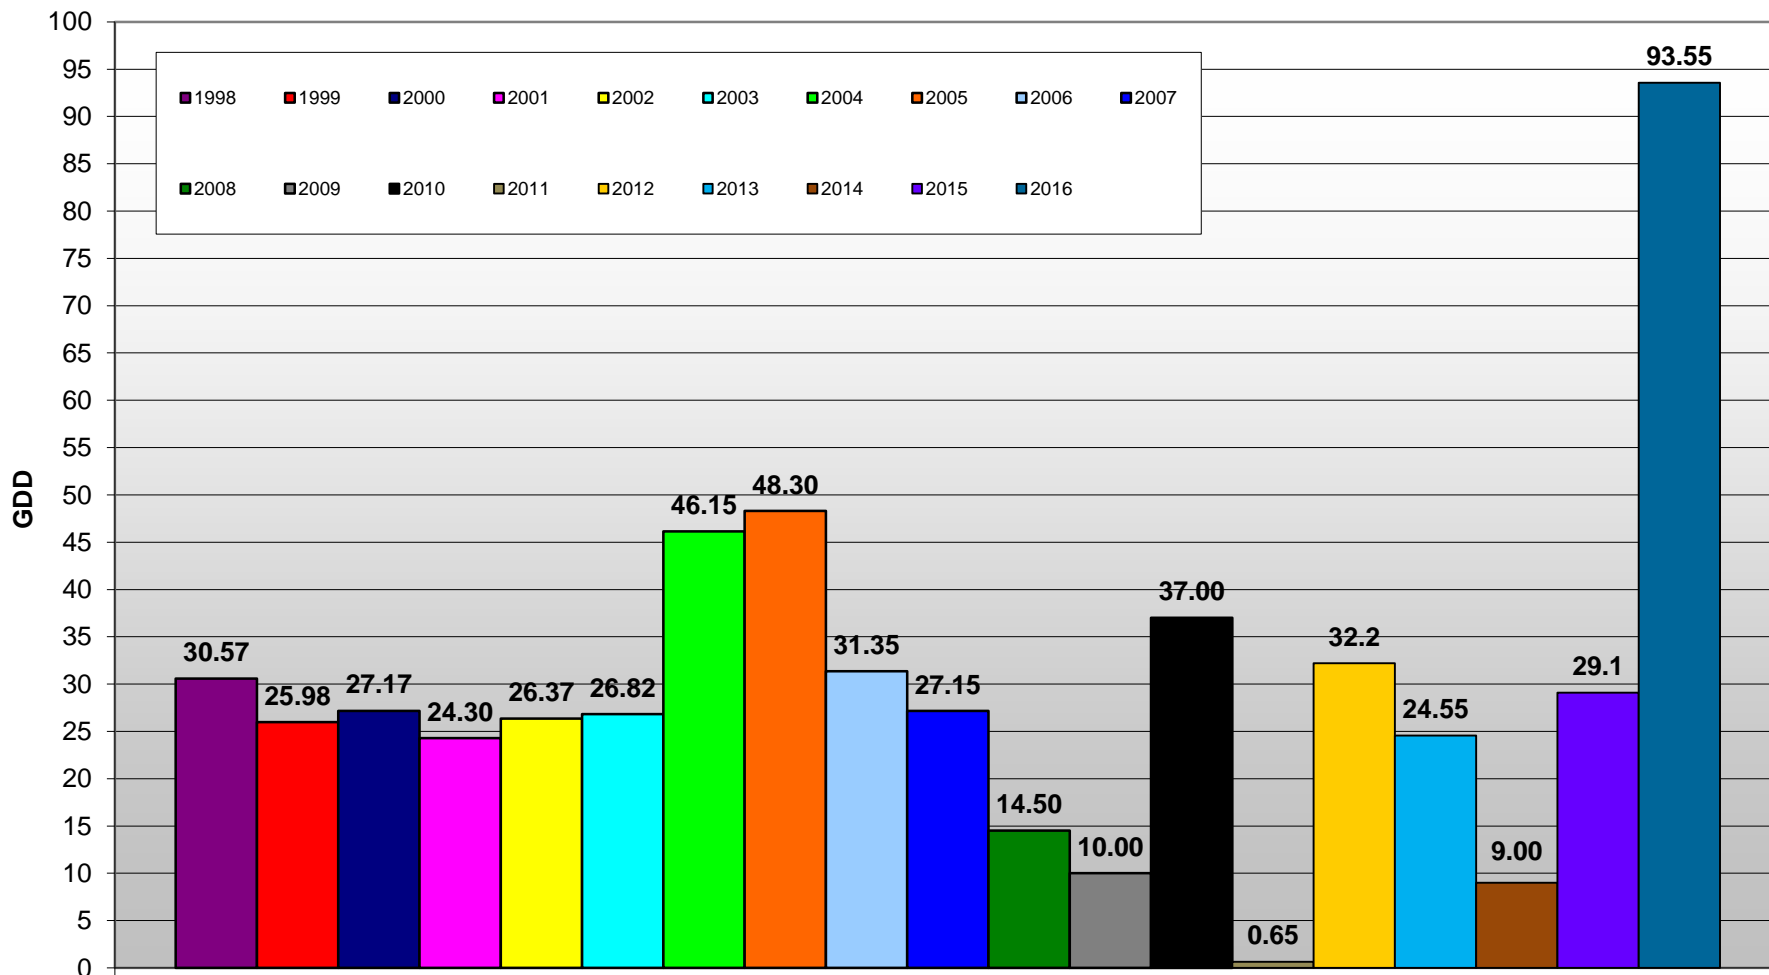

Summerland - Total Monthly Growing Degree Days [APRIL] - 1998-2016

April

Month

Brad Estergaard - Wine Grape Research Centre @ SuRDC

Summerland - GDD accumulation in March - 2013 to 2016

Osoyoos - Total Monthly Growing Degree Days [APRIL] - 1998-2016

April
Month

Brad Estergaard - Wine Grape Research Centre @ SuRDC

Osoyoos - GDD accumulation in March - 2013 to 2016