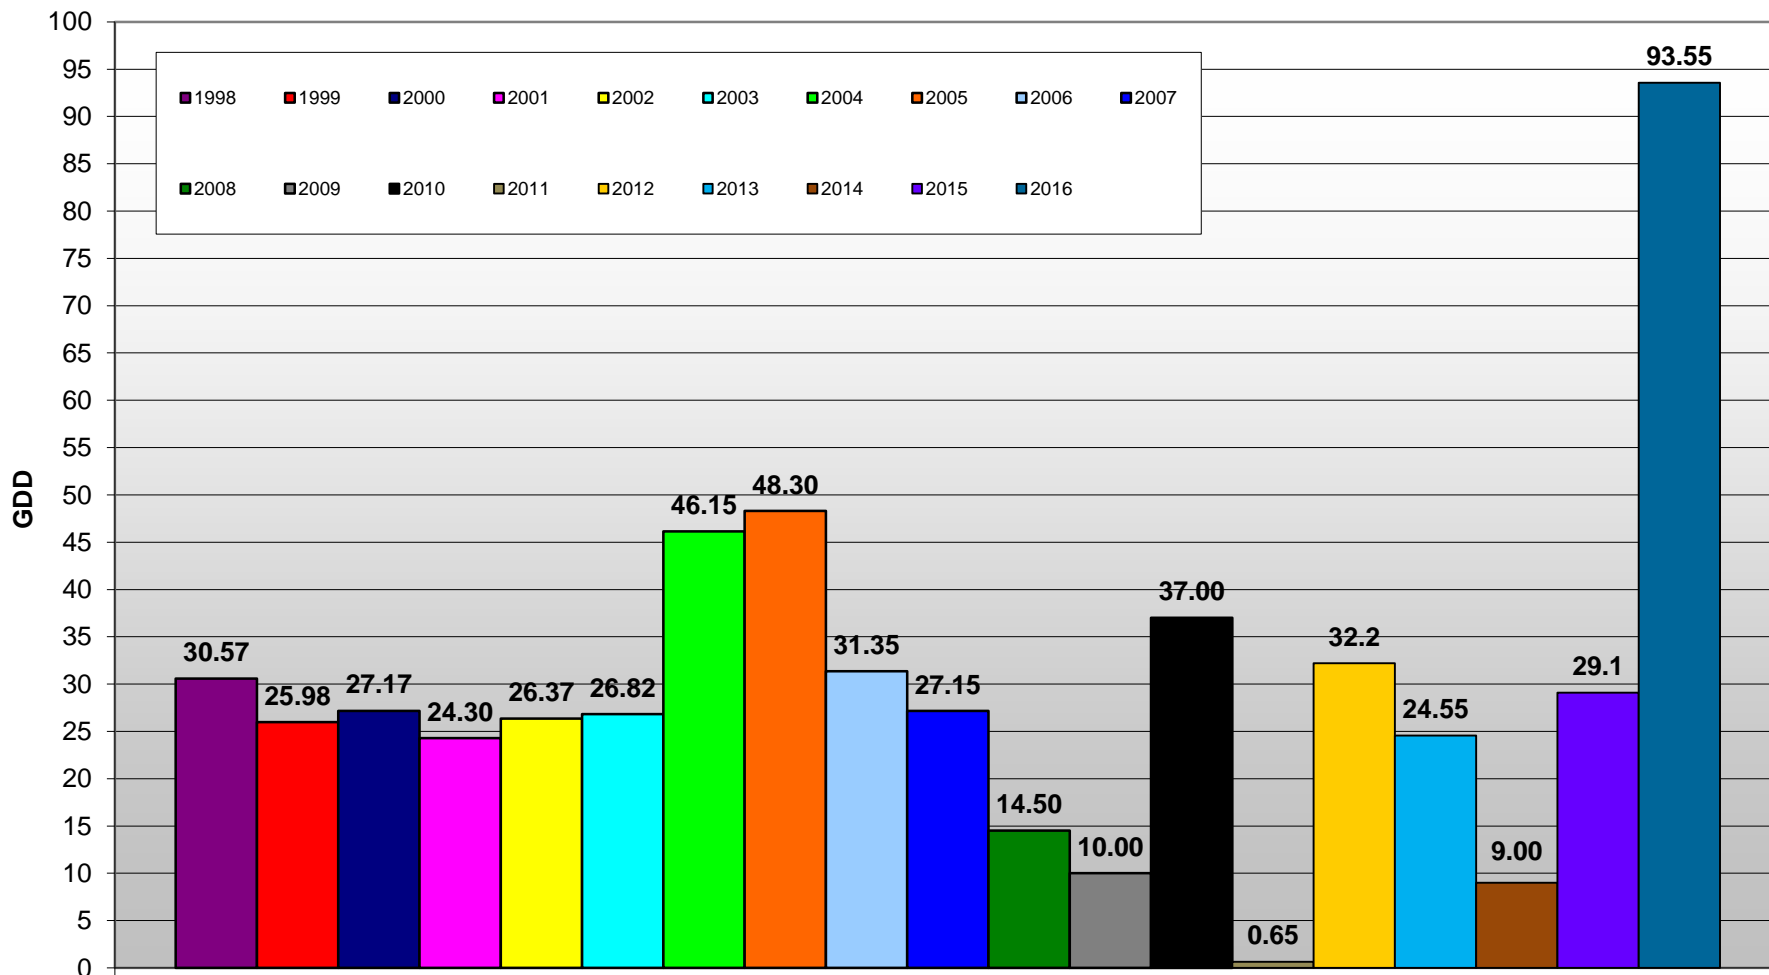

Summerland - Total Monthly Growing Degree Days [APRIL] - 1998-2016

April

Month

Brad Estergaard - Wine Grape Research Centre @ SuRDC

Summerland - GDD accumulation in March - 2013 to 2016

Osoyoos - Total Monthly Growing Degree Days [APRIL] - 1998-2016

April

Month

Brad Estergaard - Wine Grape Research Centre @ SuRDC

Osoyoos - GDD accumulation in March - 2013 to 2016