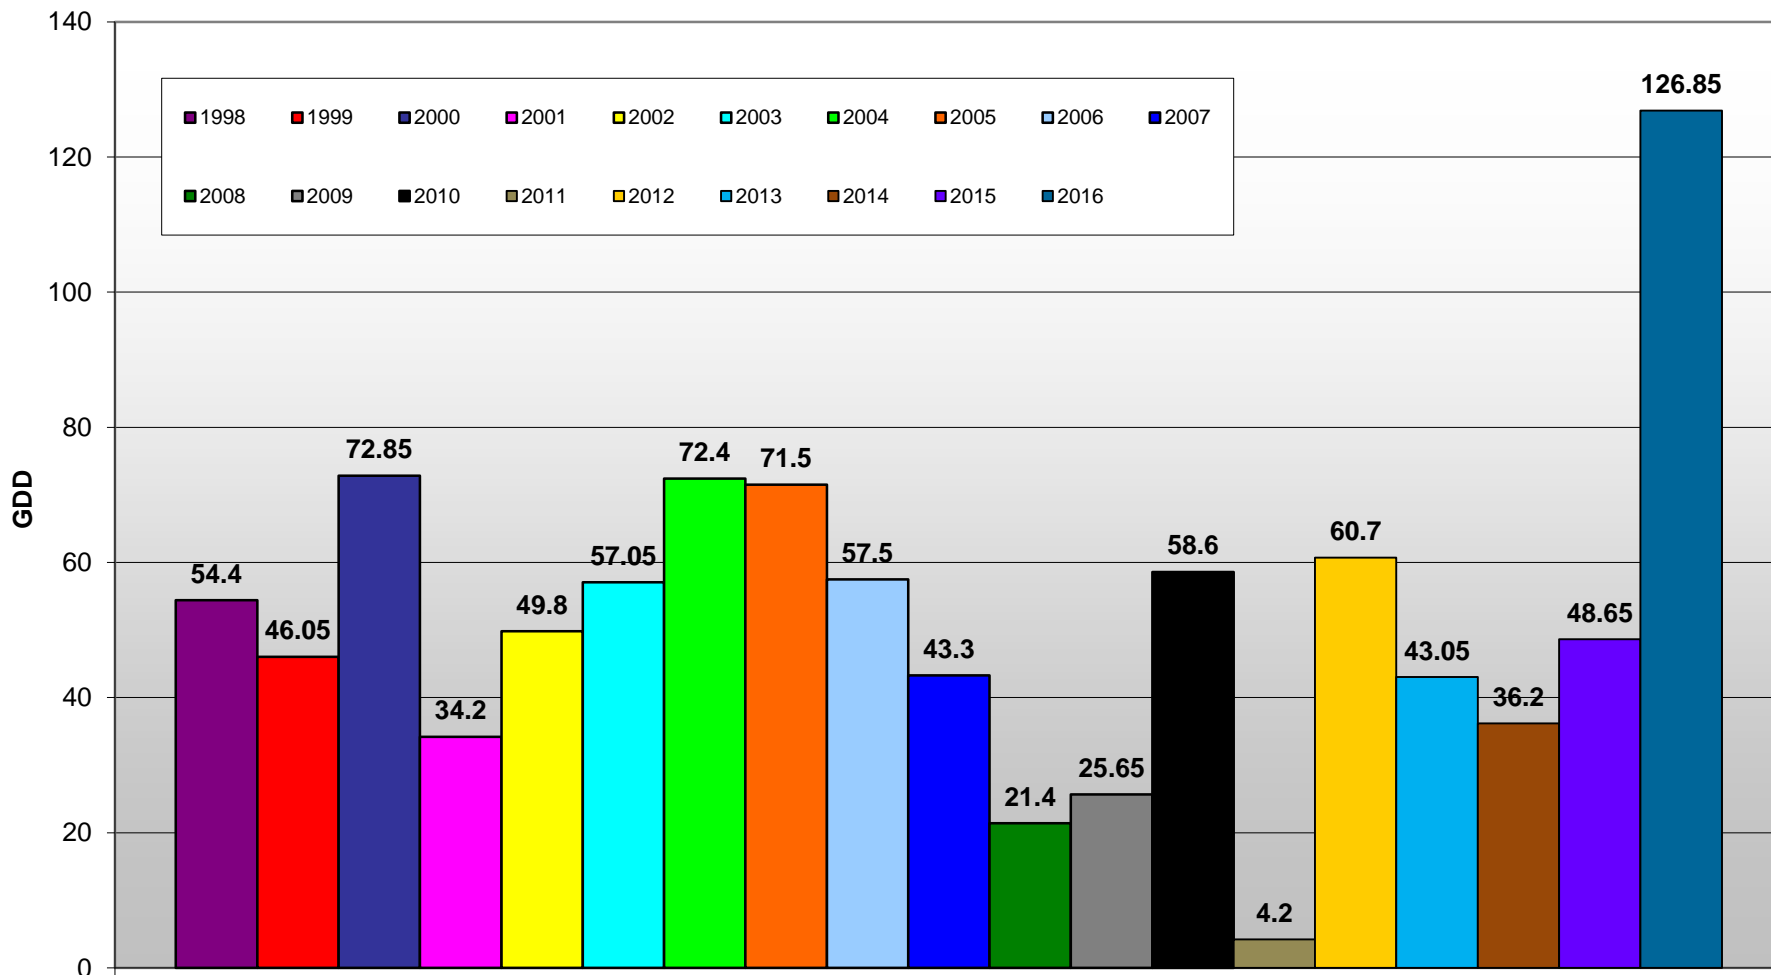

Summerland - Total Monthly Growing Degree Days [APRIL] - 1998-2016

April

Month

Brad Estergaard - Wine Grape Research Centre @ SuRDC

Summerland - GDD accumulation in March - 2013 to 2016

Osoyoos - Total Monthly Growing Degree Days [APRIL] - 1998-2016

April
Month

Brad Estergaard - Wine Grape Research Centre @ SuRDC

Osoyoos - GDD accumulation in March - 2013 to 2016