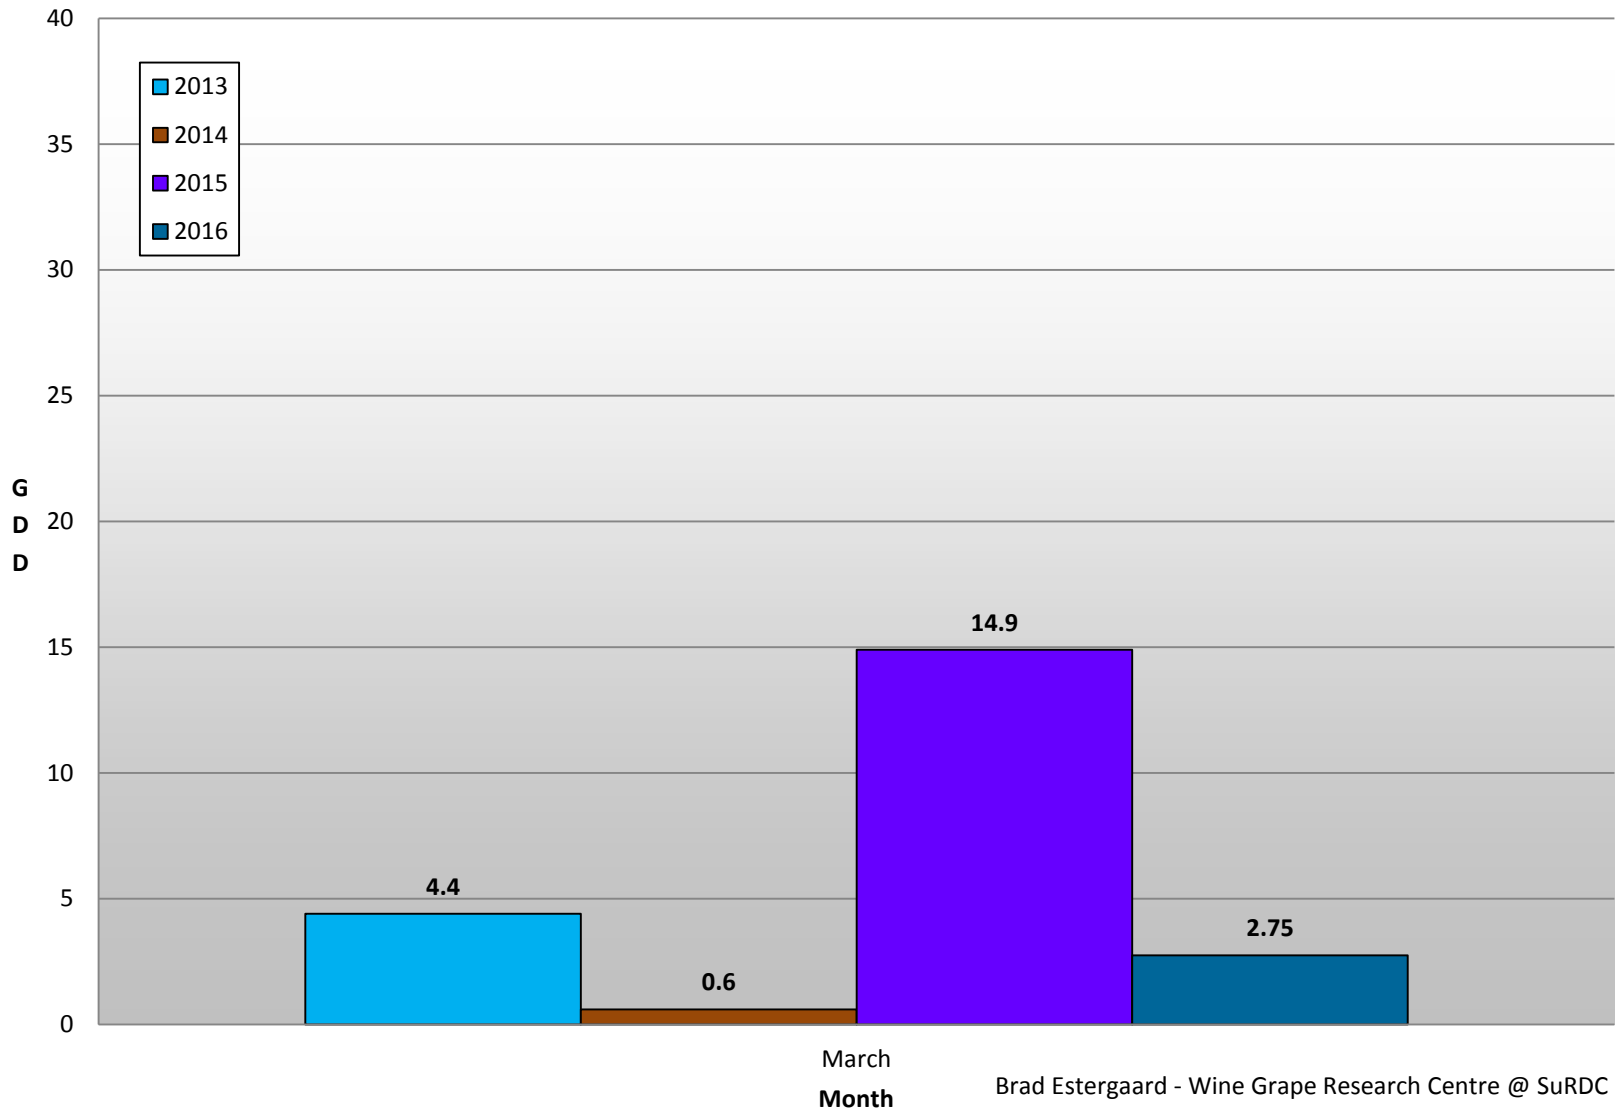

Summerland - Total Monthly Growing Degree Days [APRIL] - 1998-2016

April

Month

Brad Estergaard - Wine Grape Research Centre @ SuRDC

Summerland - GDD accumulation in March - 2013 to 2016

Osoyoos - Total Monthly Growing Degree Days [APRIL] - 1998-2016

April
Month

Brad Estergaard - Wine Grape Research Centre @ SuRDC

Osoyoos - GDD accumulation in March - 2013 to 2016