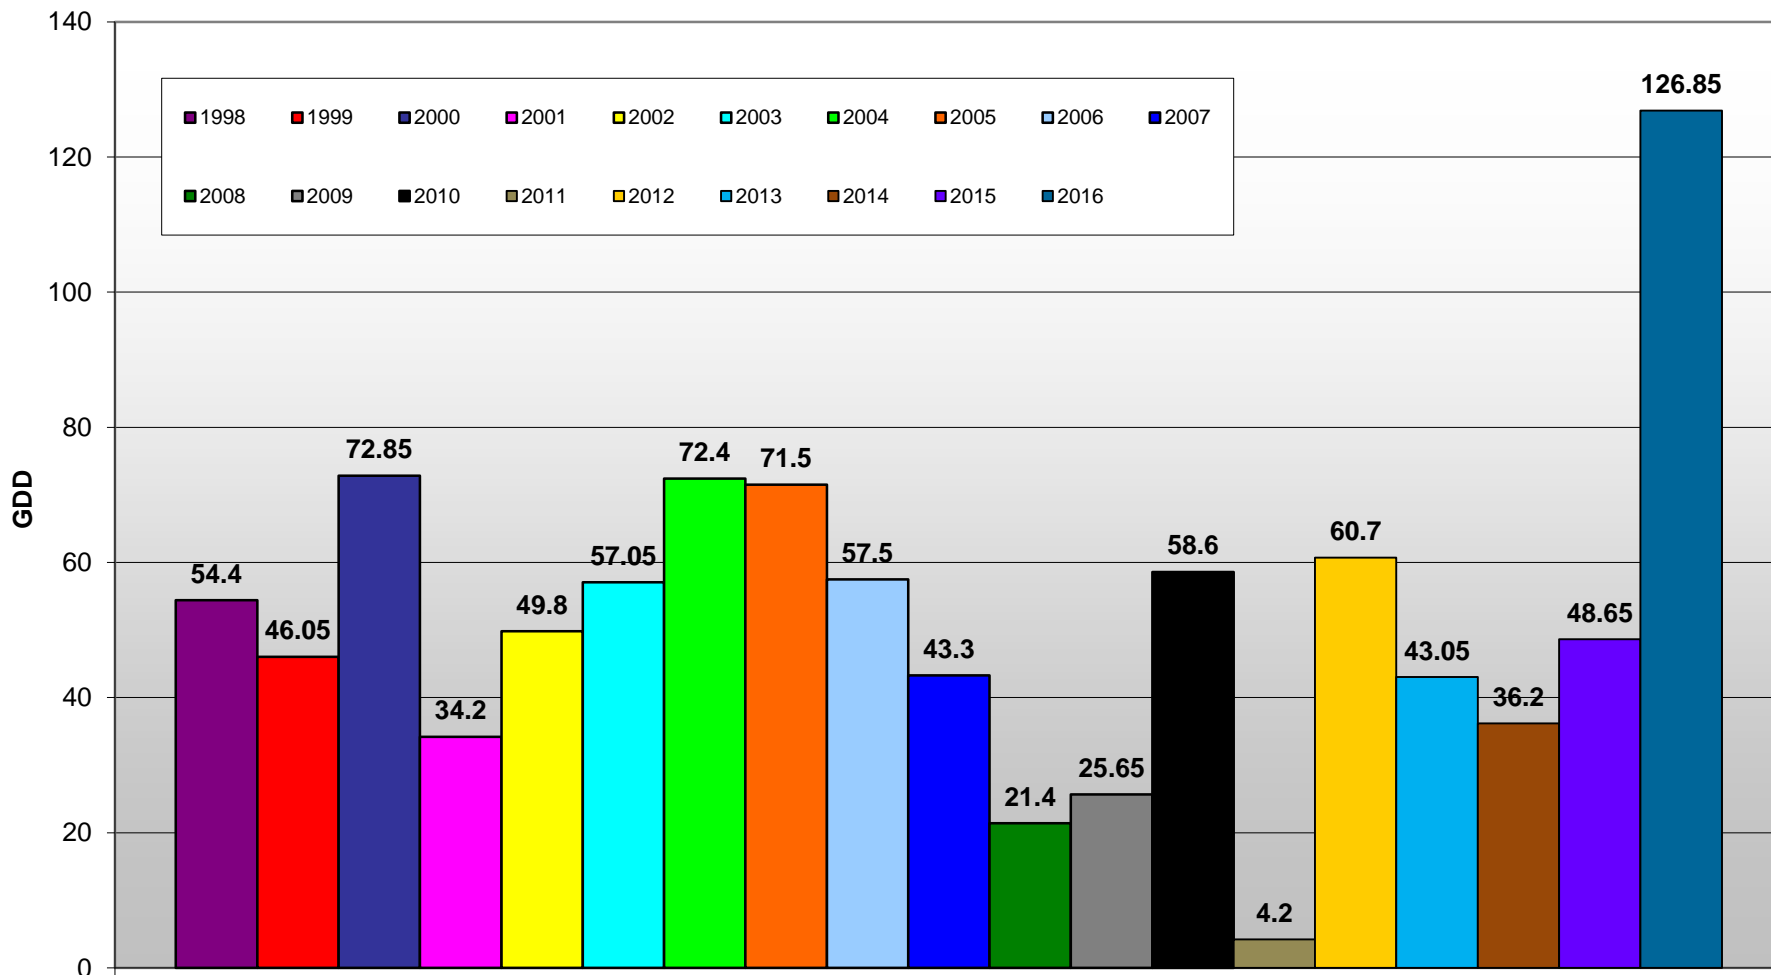

Summerland - Total Monthly Growing Degree Days [APRIL] - 1998-2016

April

Month

Brad Estergaard - Wine Grape Research Centre @ SuRDC

Summerland - GDD accumulation in March - 2013 to 2016

Osoyoos - Total Monthly Growing Degree Days [APRIL] - 1998-2016

April

Month

Brad Estergaard - Wine Grape Research Centre @ SuRDC

Osoyoos - GDD accumulation in March - 2013 to 2016