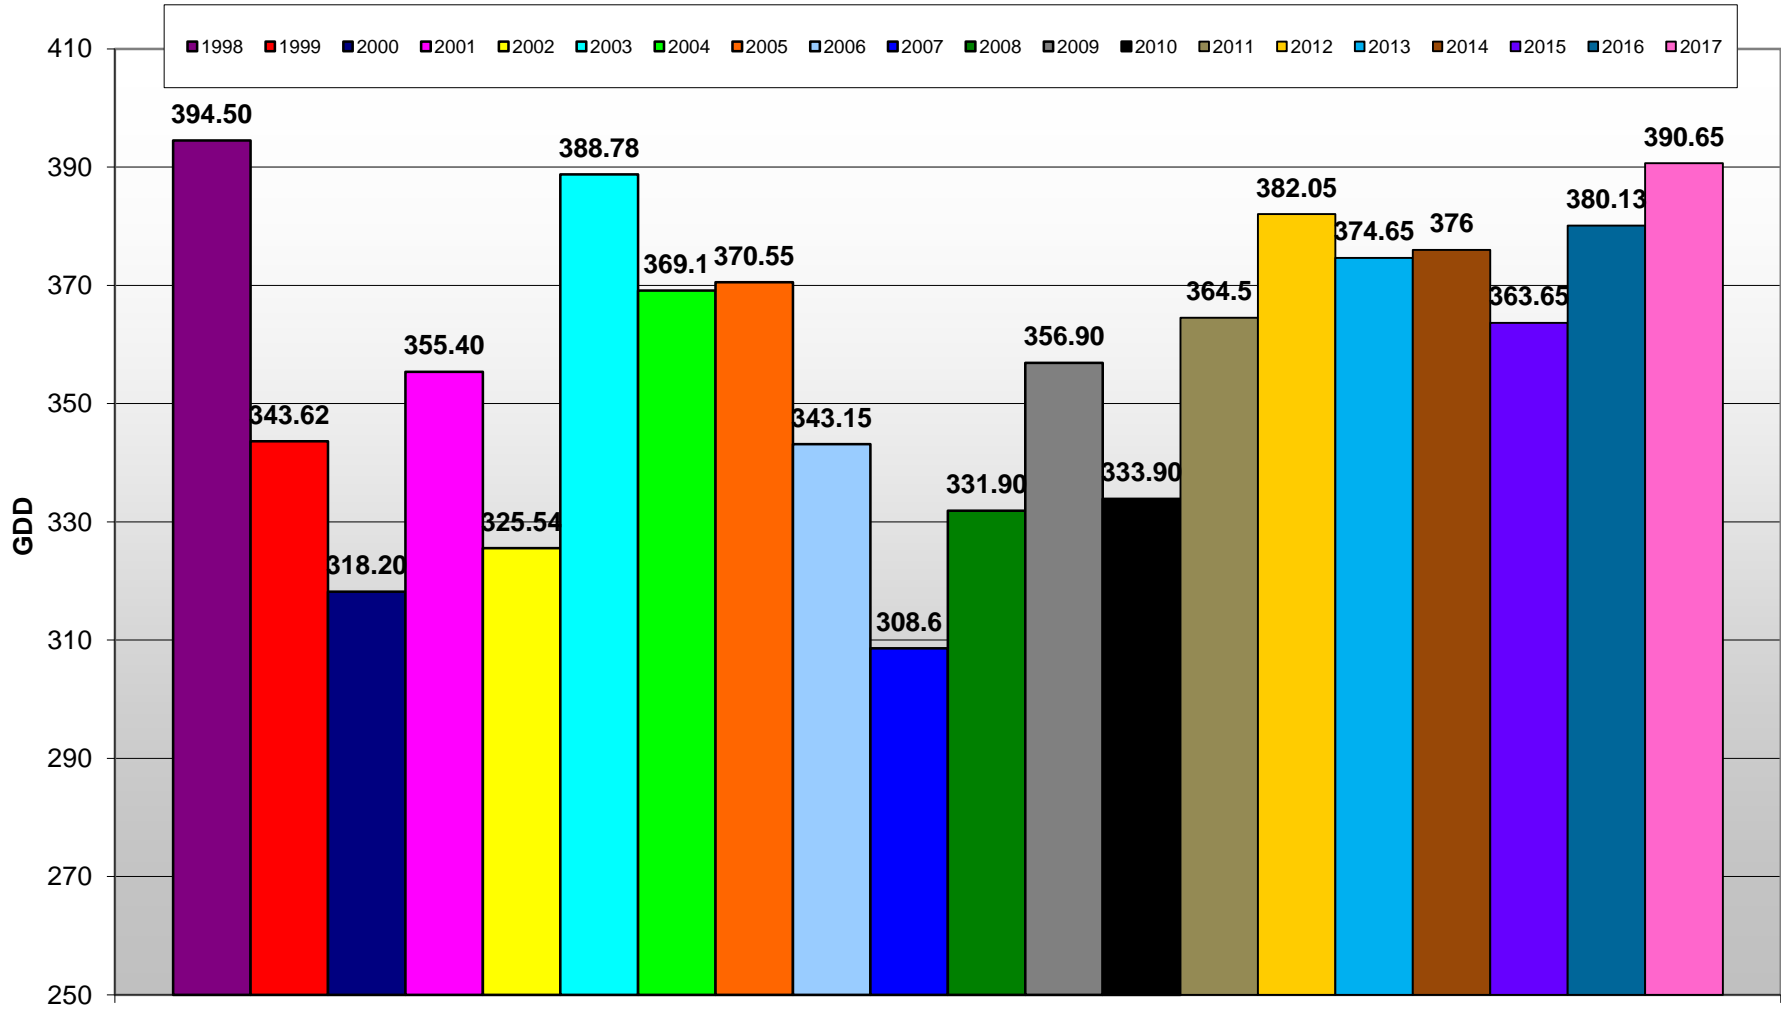

## Summerland - Total Monthly Growing Degree Days [AUGUST] - 1998-2017

August

Month

Created by Brad Estergaard, 2017

## Summerland - Growing Degree Day Accumulation - 1998-2017 - April through August

## Summerland - Growing Degree Day Accumulation - 1998-2017