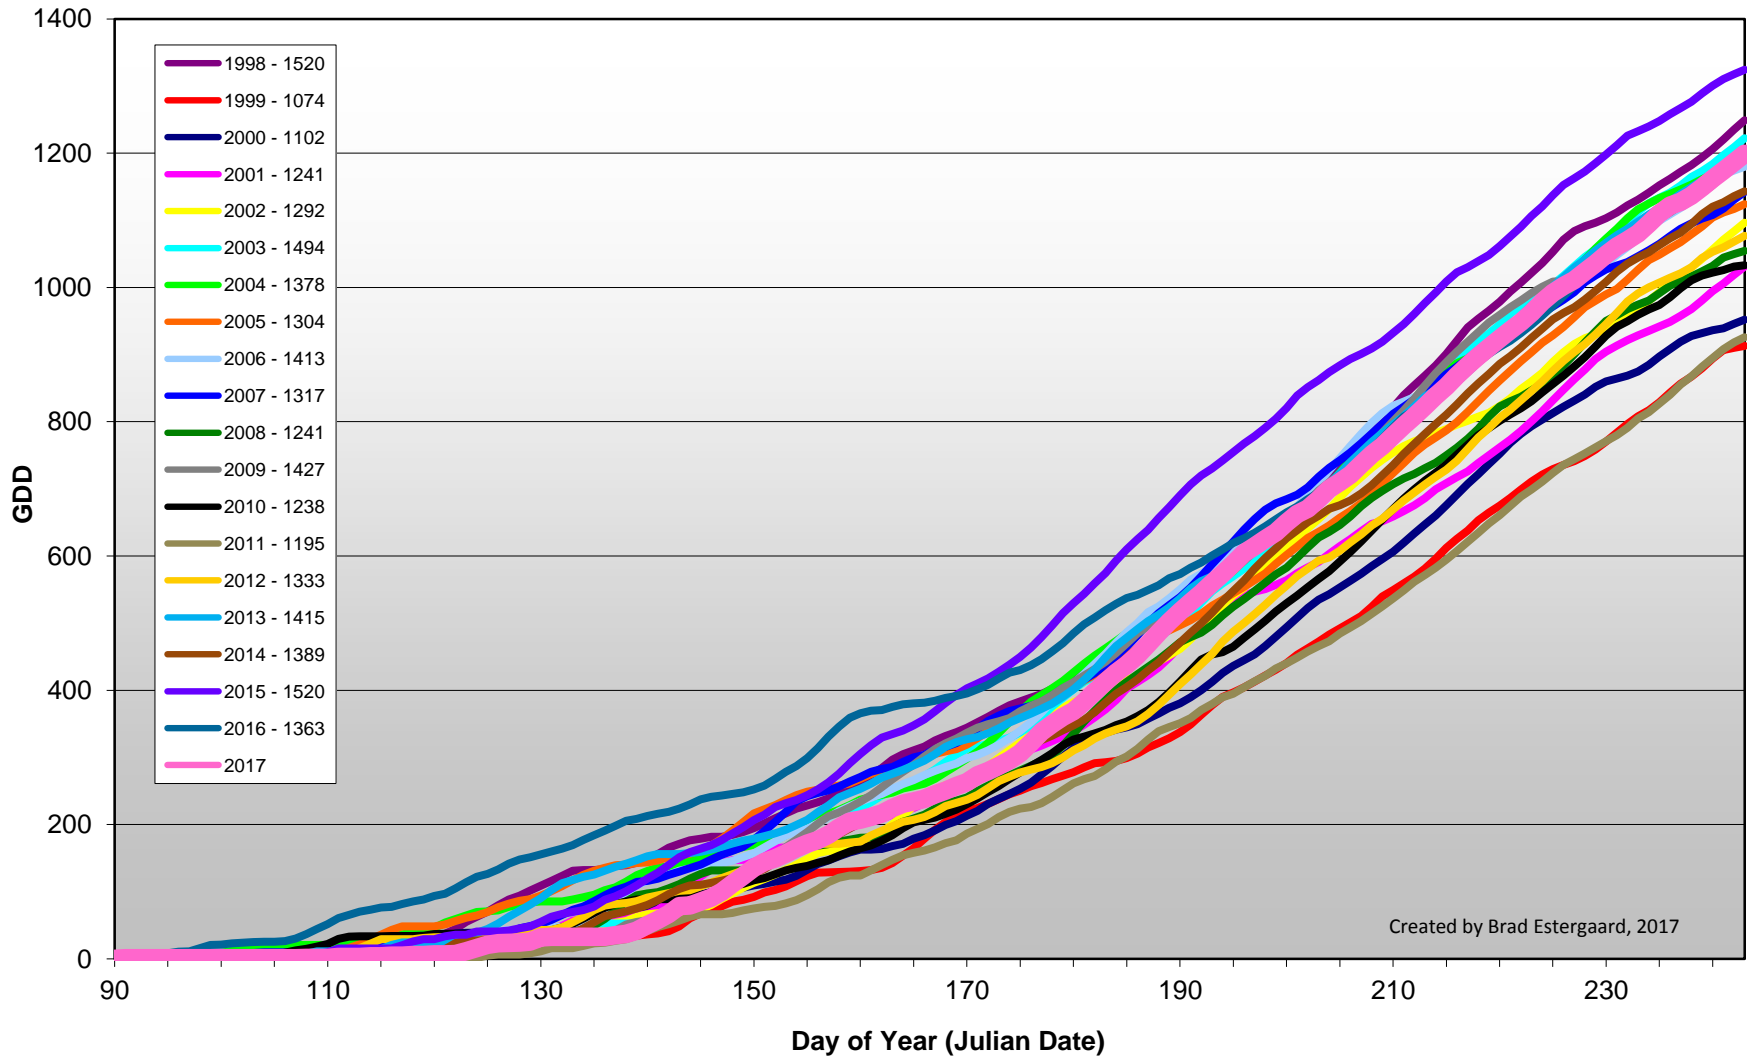

## Summerland - Total Monthly Growing Degree Days [AUGUST] - 1998-2017

August

Month

Created by Brad Estergaard, 2017

## Summerland - Growing Degree Day Accumulation - 1998-2017 - April through August

## Summerland - Growing Degree Day Accumulation - 1998-2017