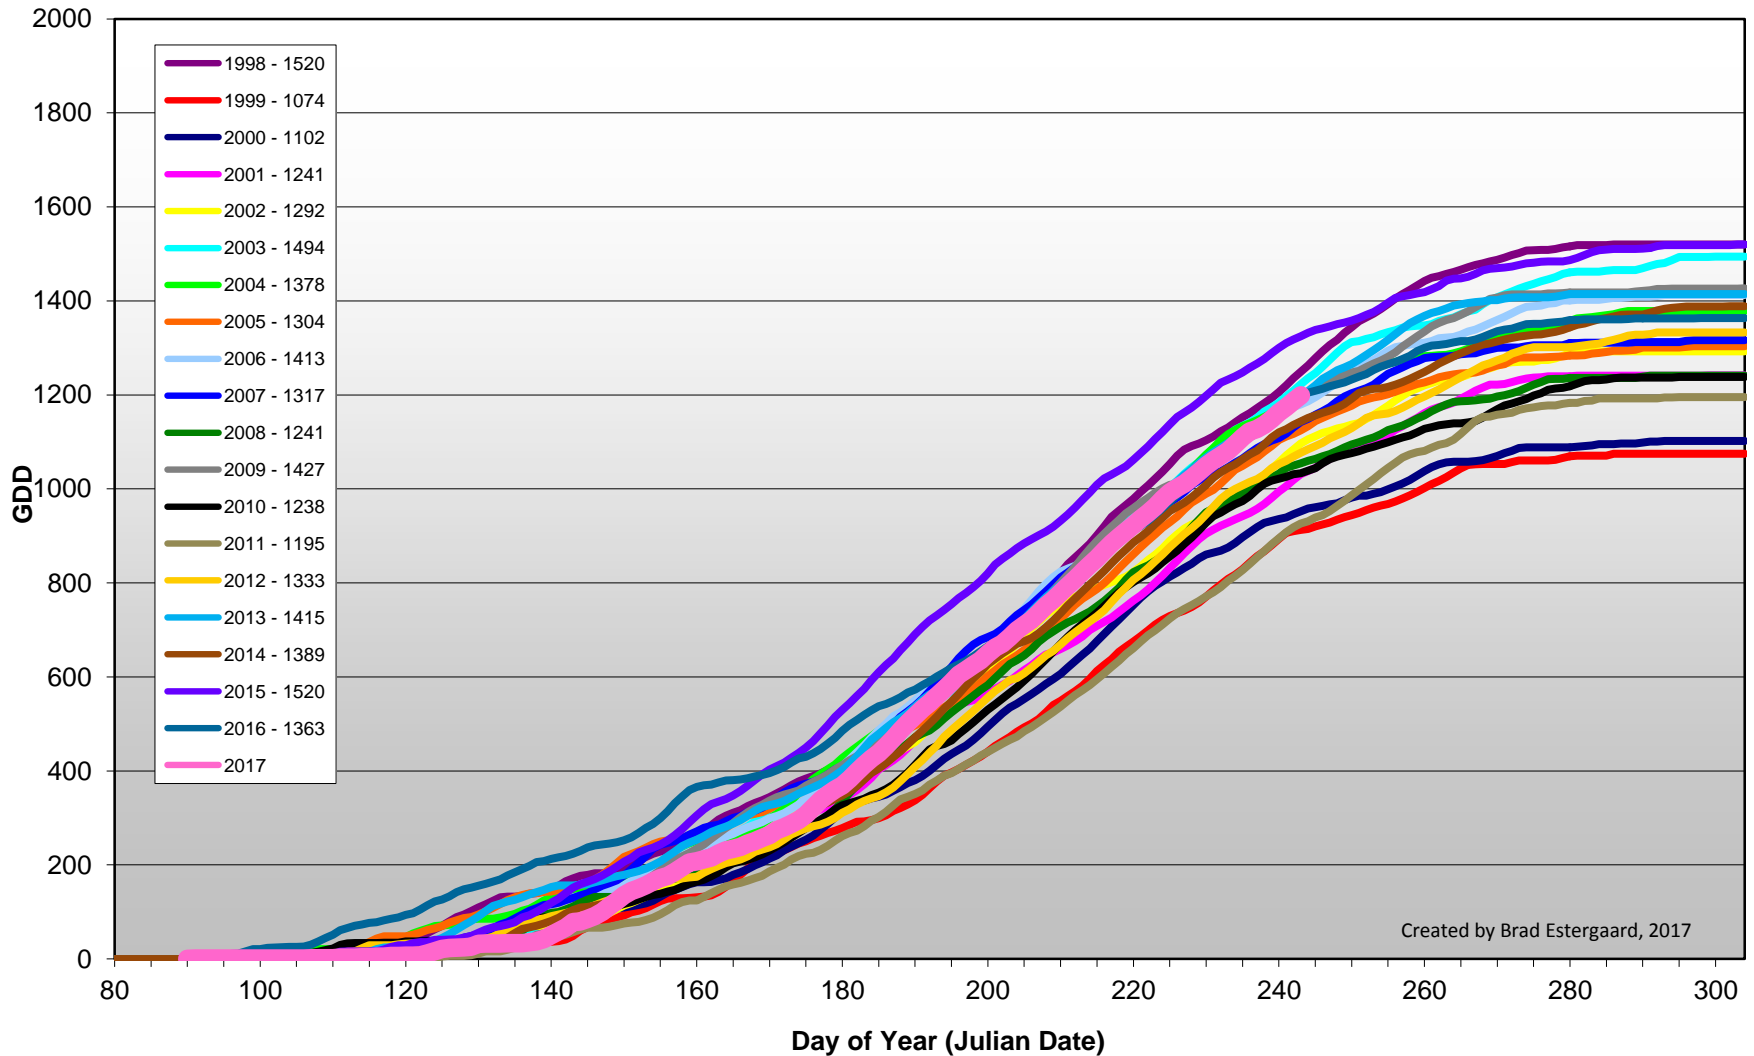

## Summerland - Total Monthly Growing Degree Days [AUGUST] - 1998-2017

August

Month

Created by Brad Estergaard, 2017

## Summerland - Growing Degree Day Accumulation - 1998-2017 - April through August

## Summerland - Growing Degree Day Accumulation - 1998-2017