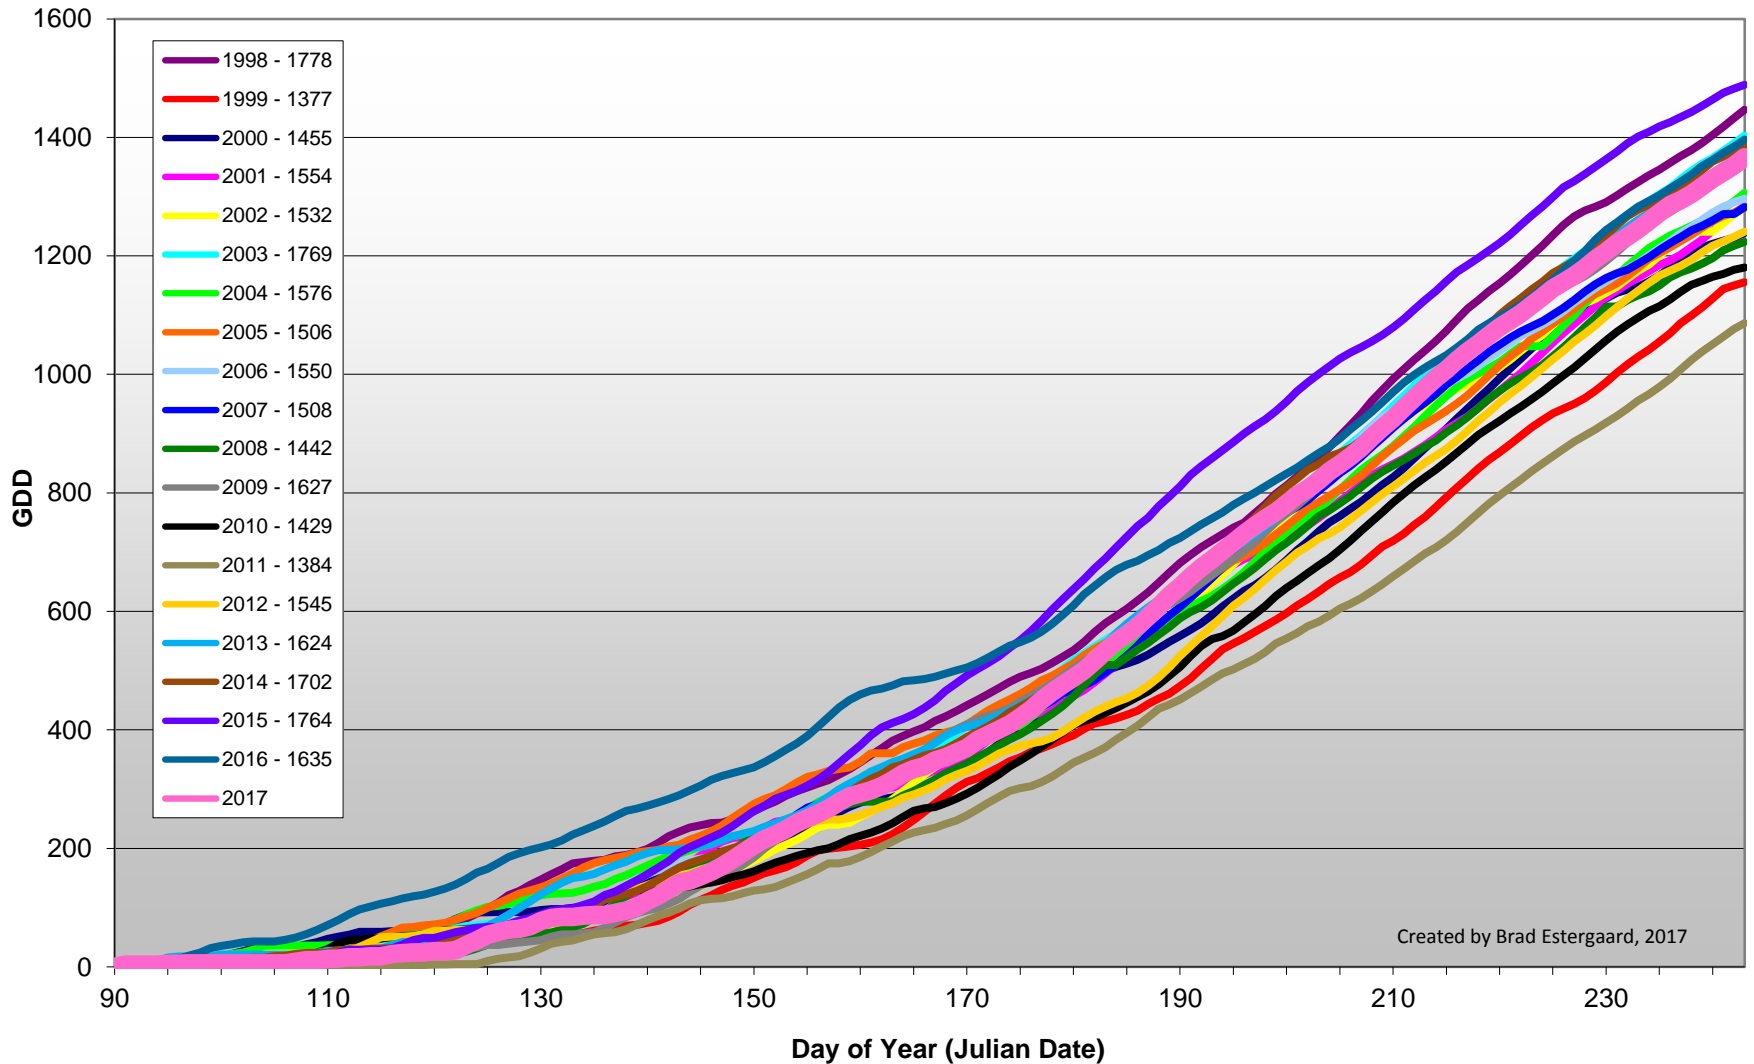

## Summerland - Growing Degree Day Accumulation - 1998-2017 - April through August

## Summerland - Growing Degree Day Accumulation - 1998-2017

## Osoyoos - Total Monthly Growing Degree Days [AUGUST] - 1998-2017

August

Created by Brad Estergaard, 2017

Month

## Osoyoos - Growing Degree Day Accumulation - 1998-2017 - April through August