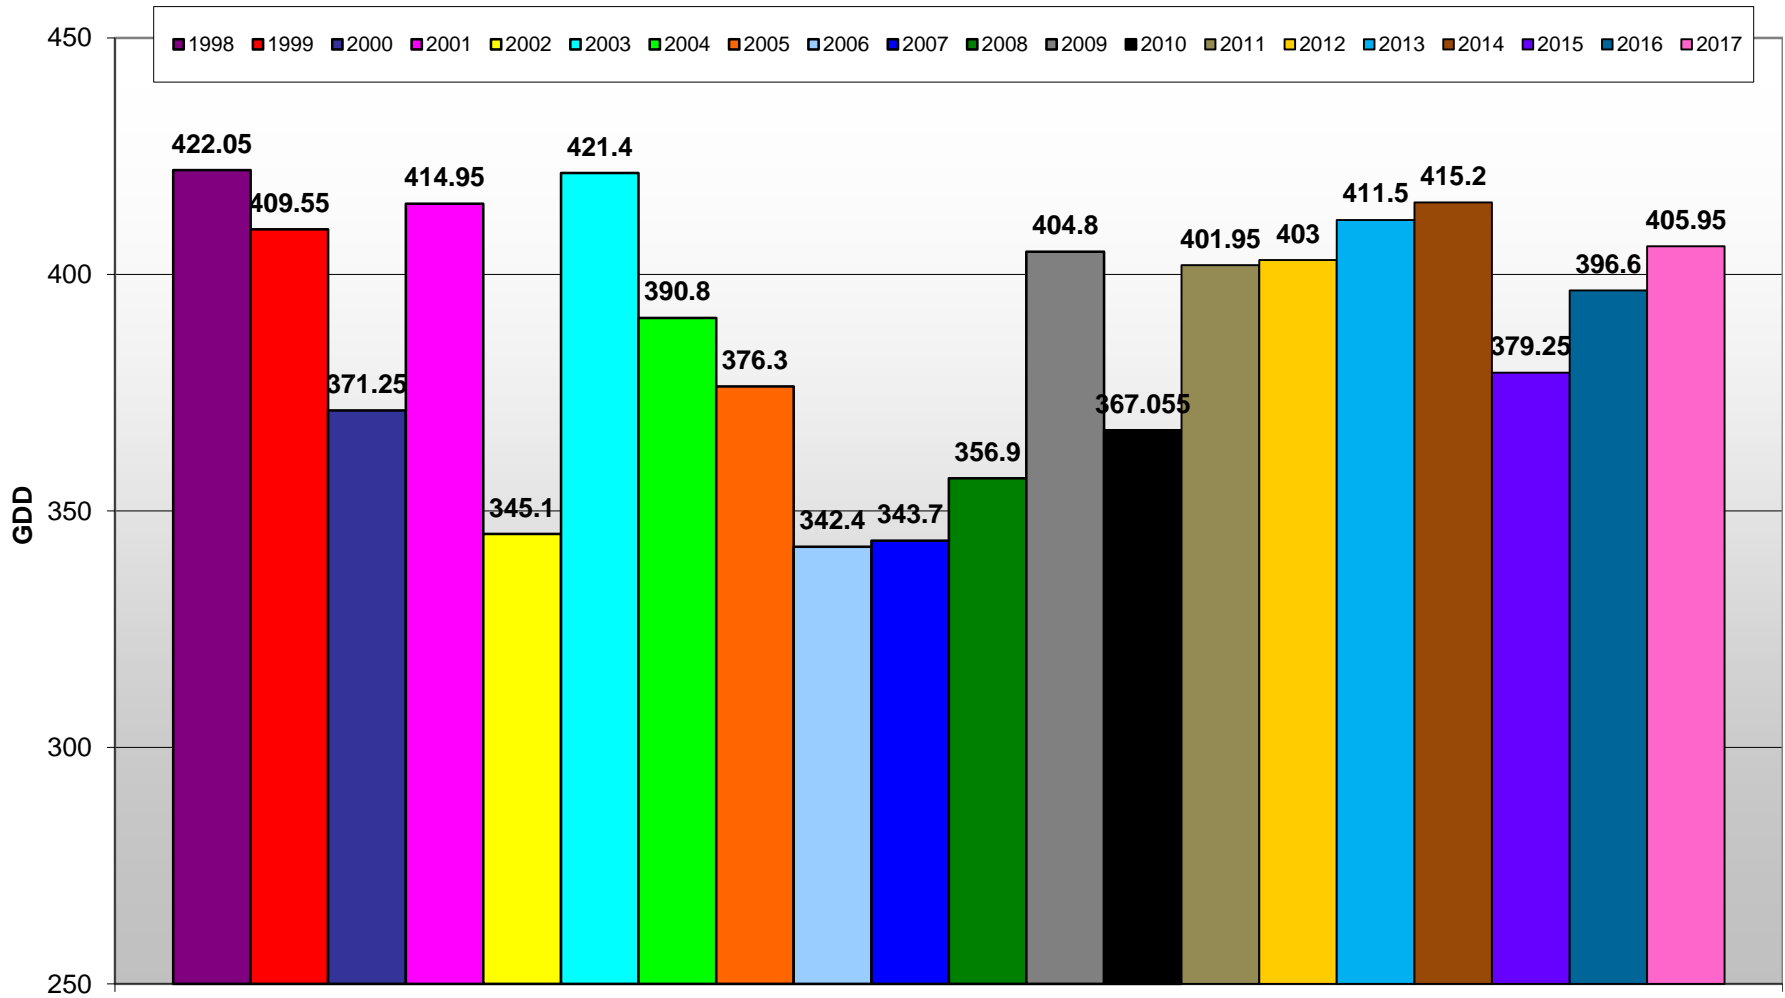

Osoyoos - Total Monthly Growing Degree Days [AUGUST] - 1998-2017

August

Created by Brad Estergaard, 2017

Month