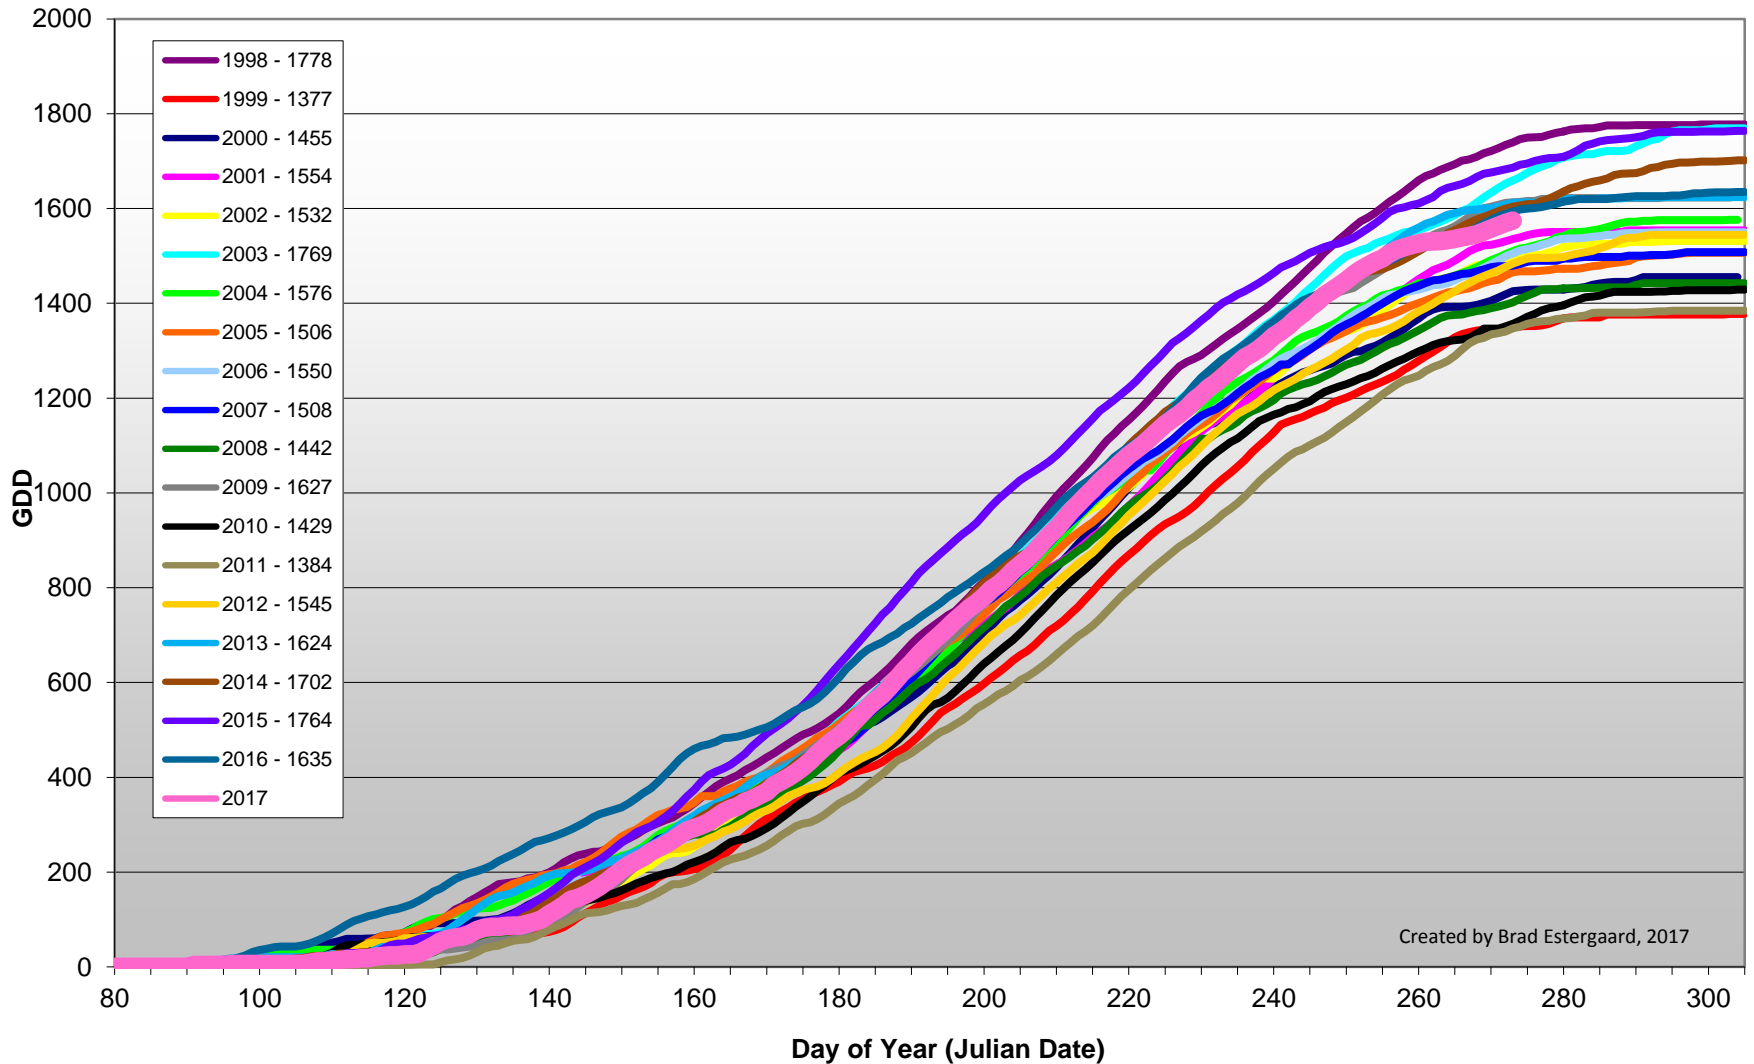

Summerland - Total Monthly Growing Degree Days [SEPTEMBER] - 1998-2017

Summerland - Growing Degree Day Accumulation - 1998-2017

Created by Brad Estergaard, 2017

Osoyoos - Total Monthly Growing Degree Days [SEPTEMBER] - 1998-2017

September

Created by Brad Estergaard, 2017

Month

Osoyoos - Growing Degree Day Accumulation - 1998-2017

Created by Brad Estergaard, 2017