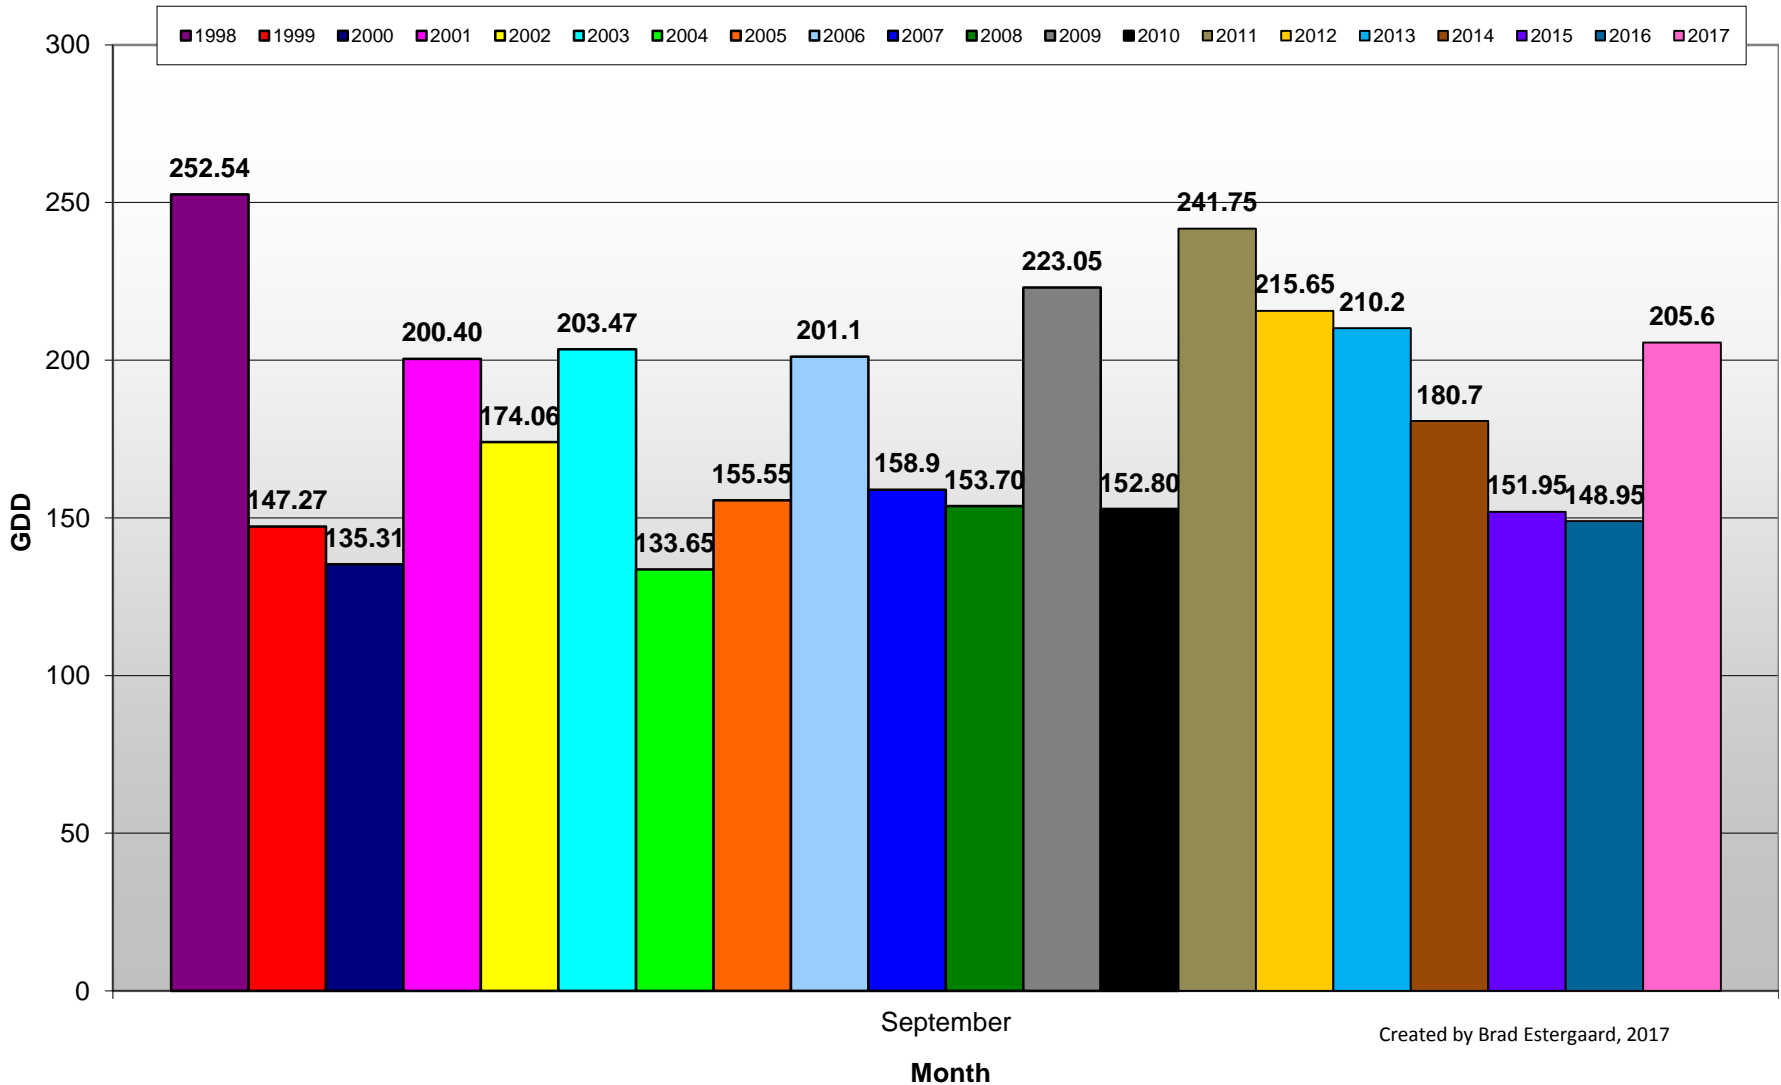

Summerland - Total Monthly Growing Degree Days [SEPTEMBER] - 1998-2017

Summerland - Growing Degree Day Accumulation - 1998-2017

Created by Brad Estergaard, 2017

Osoyoos - Total Monthly Growing Degree Days [SEPTEMBER] - 1998-2017