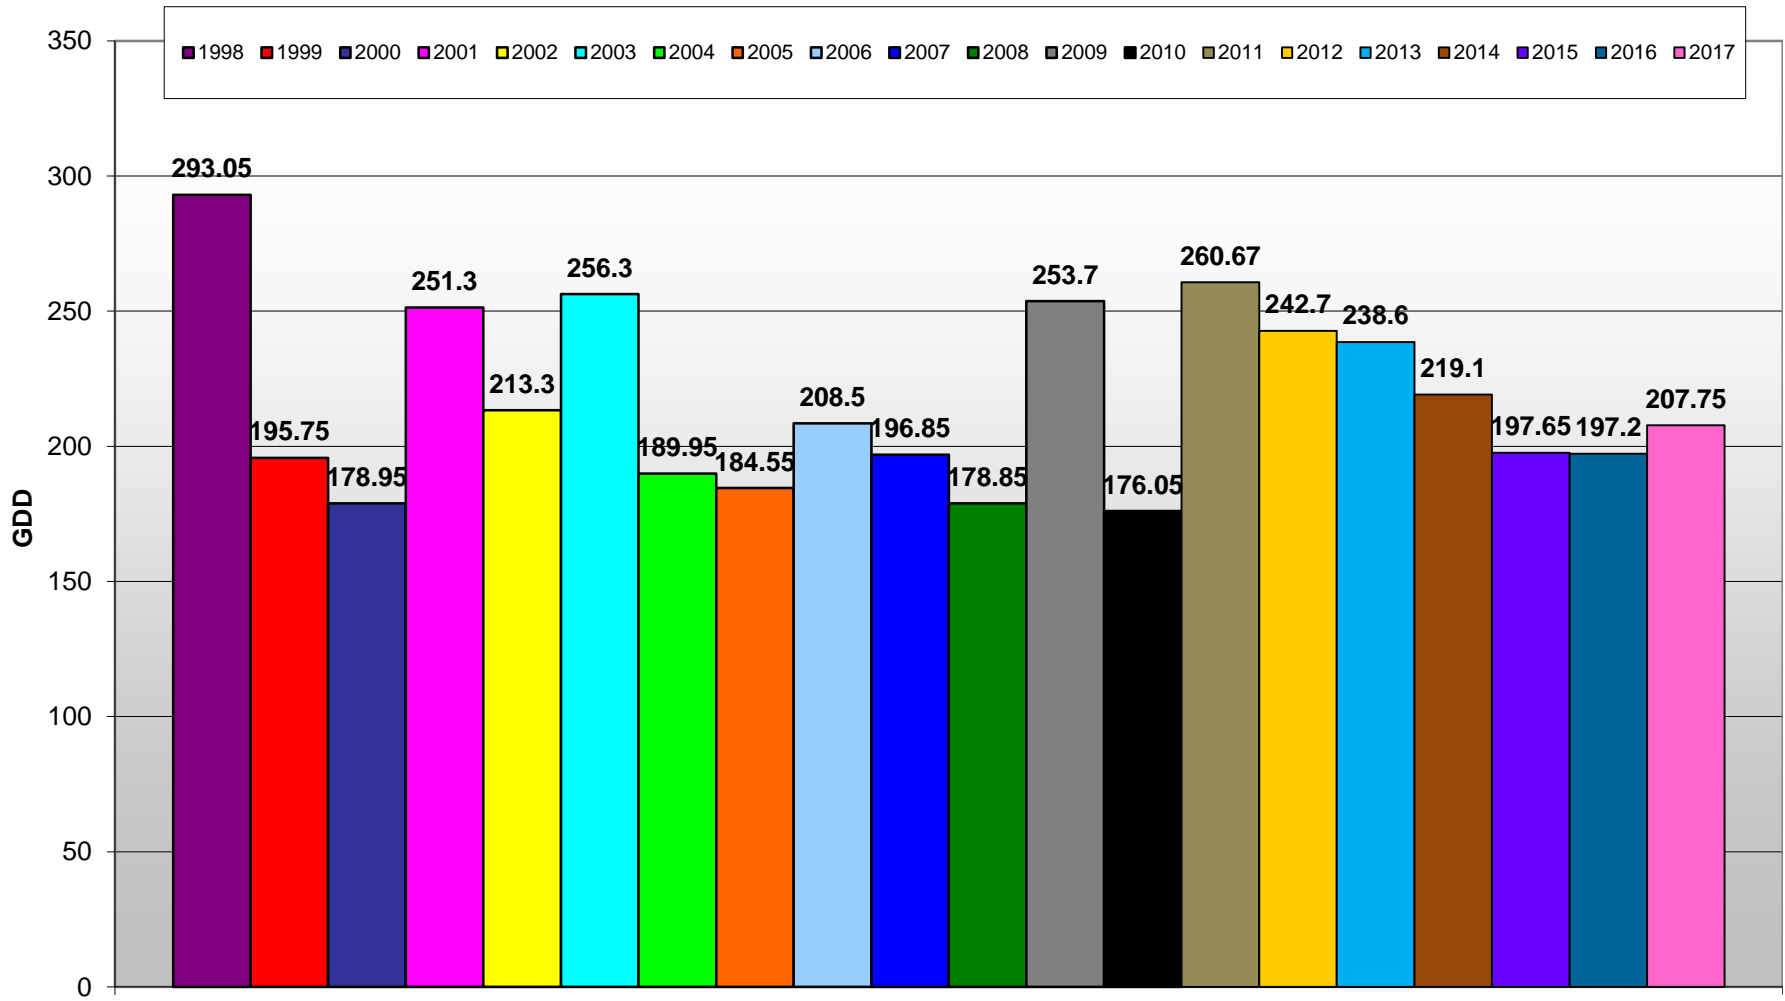

Summerland - Total Monthly Growing Degree Days [SEPTEMBER] - 1998-2017

Summerland - Growing Degree Day Accumulation - 1998-2017

Created by Brad Estergaard, 2017

Osoyoos - Total Monthly Growing Degree Days [SEPTEMBER] - 1998-2017

September

Created by Brad Estergaard, 2017

Month

Osoyoos - Growing Degree Day Accumulation - 1998-2017

Created by Brad Estergaard, 2017