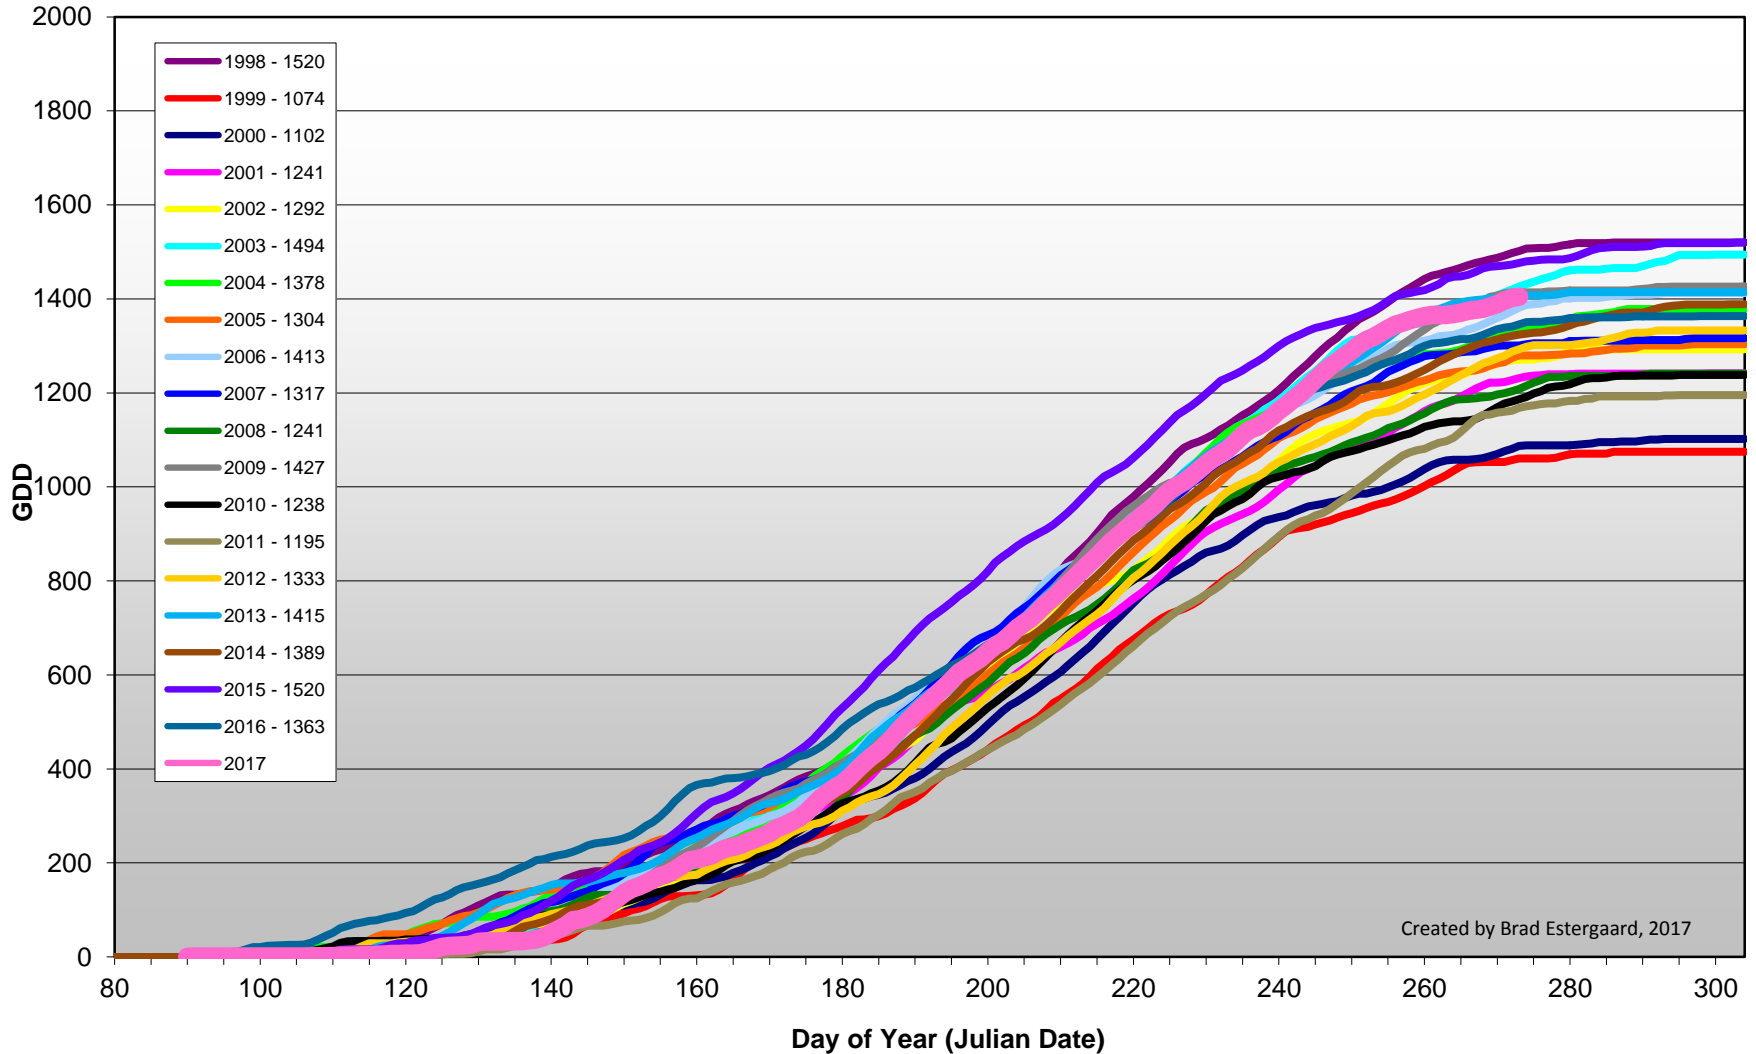

Summerland - Total Monthly Growing Degree Days [SEPTEMBER] - 1998-2017

Summerland - Growing Degree Day Accumulation - 1998-2017

Created by Brad Estergaard, 2017

Osoyoos - Total Monthly Growing Degree Days [SEPTEMBER] - 1998-2017

September

Created by Brad Estergaard, 2017

Month

Osoyoos - Growing Degree Day Accumulation - 1998-2017

Created by Brad Estergaard, 2017