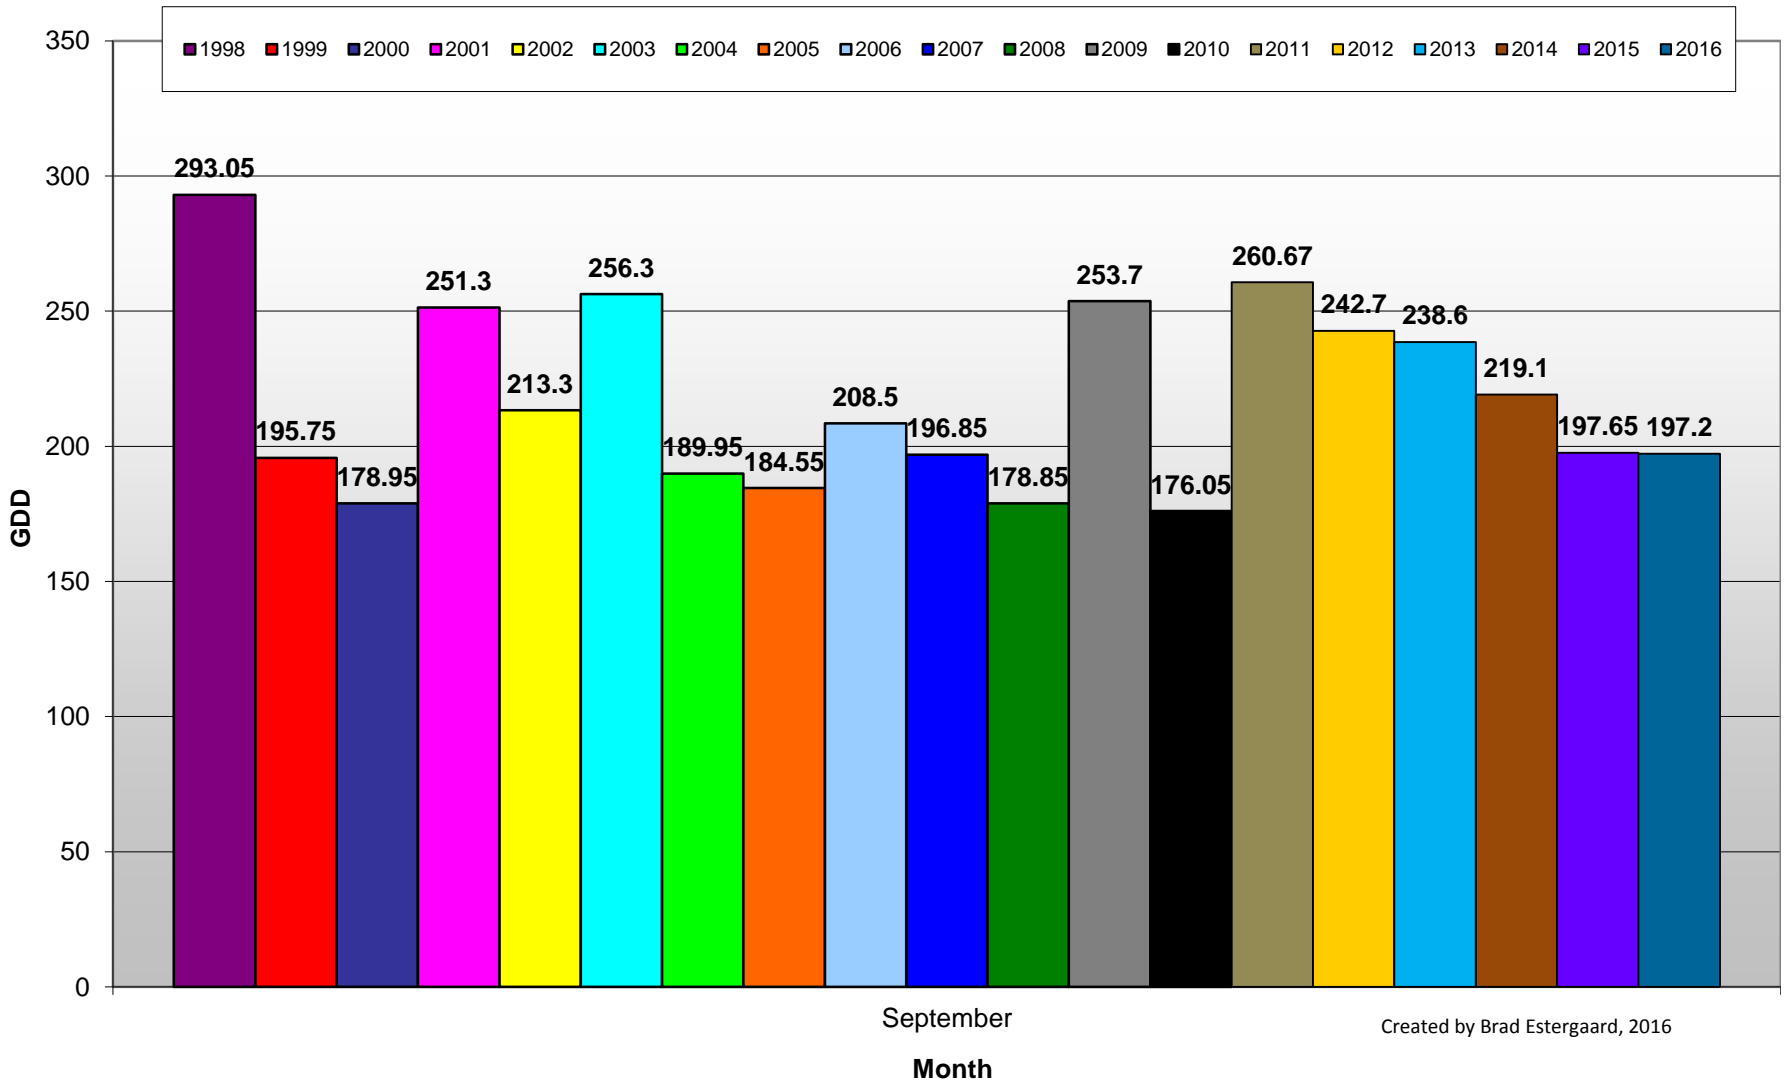

Osoyoos - Total Monthly Growing Degree Days [SEPTEMBER] - 1998-2016

Created by Brad Estergaard, 2016