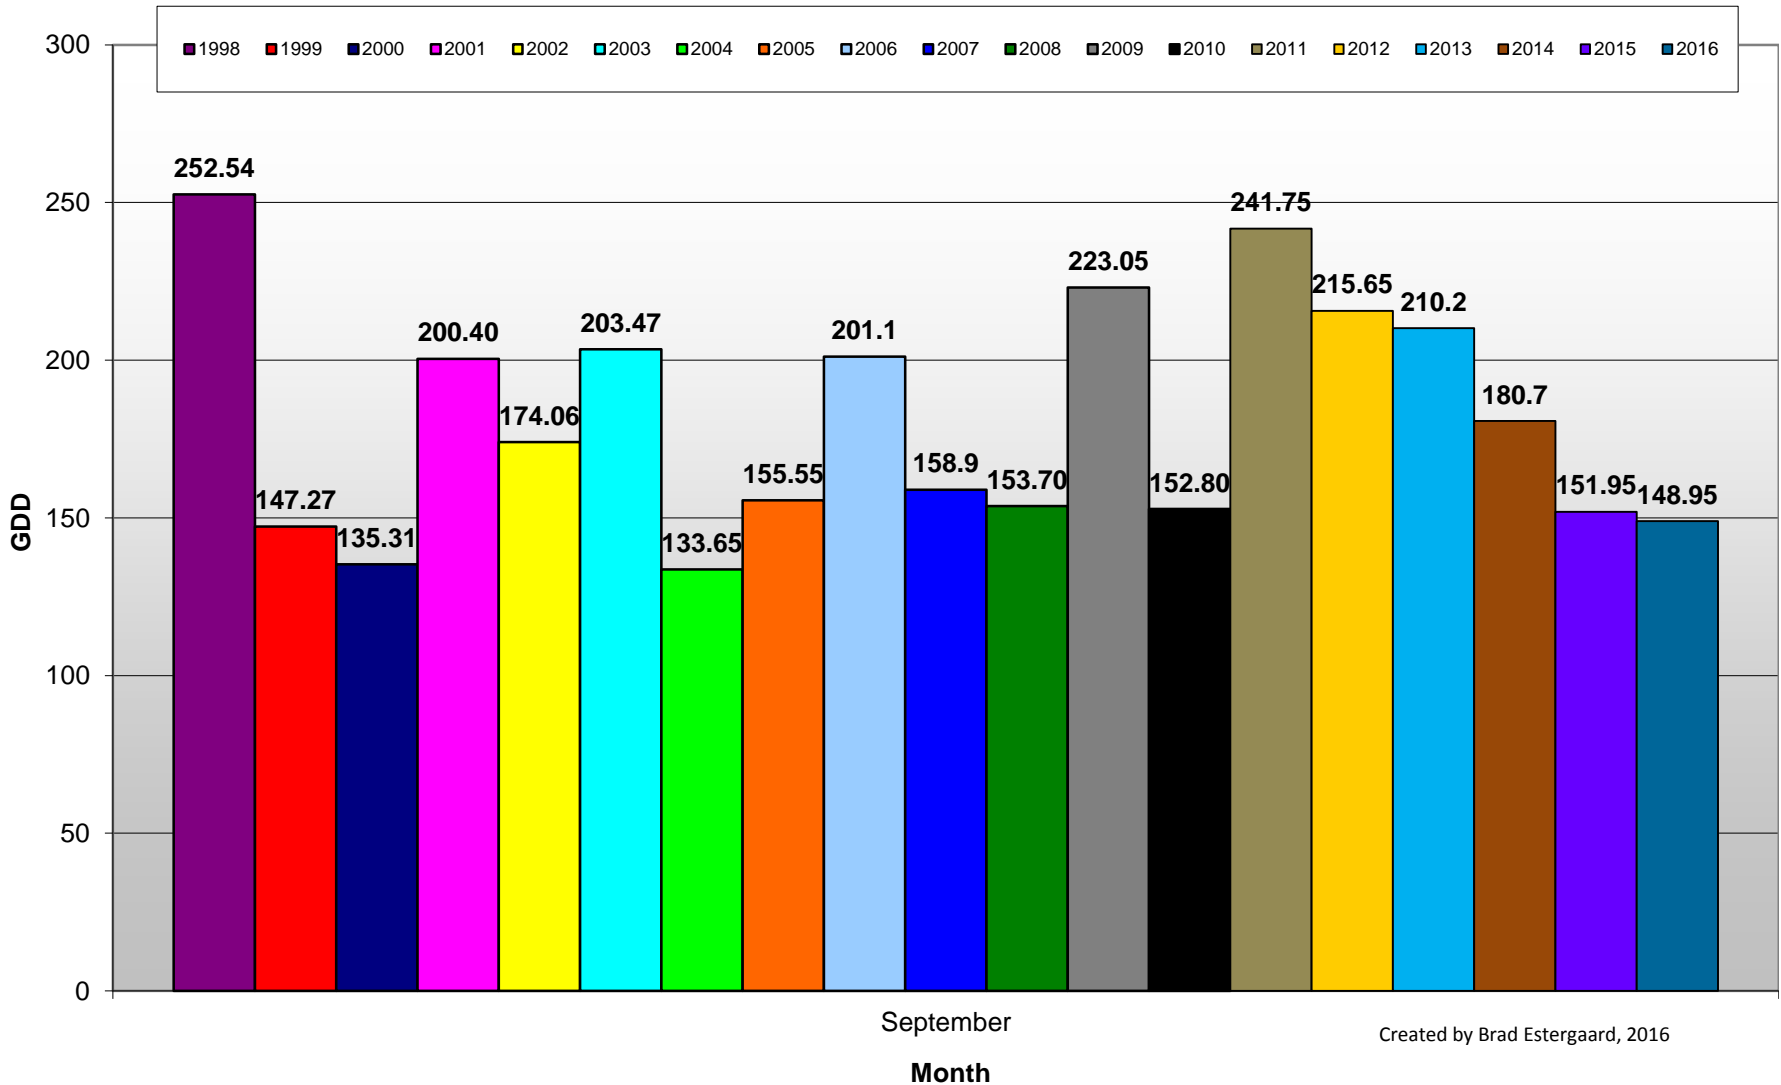

## Summerland - Total Monthly Growing Degree Days [SEPTEMBER] - 1998-2016

Created by Brad Estergaard, 2016

# Summerland - Growing Degree Day Accumulation - 1998-2016