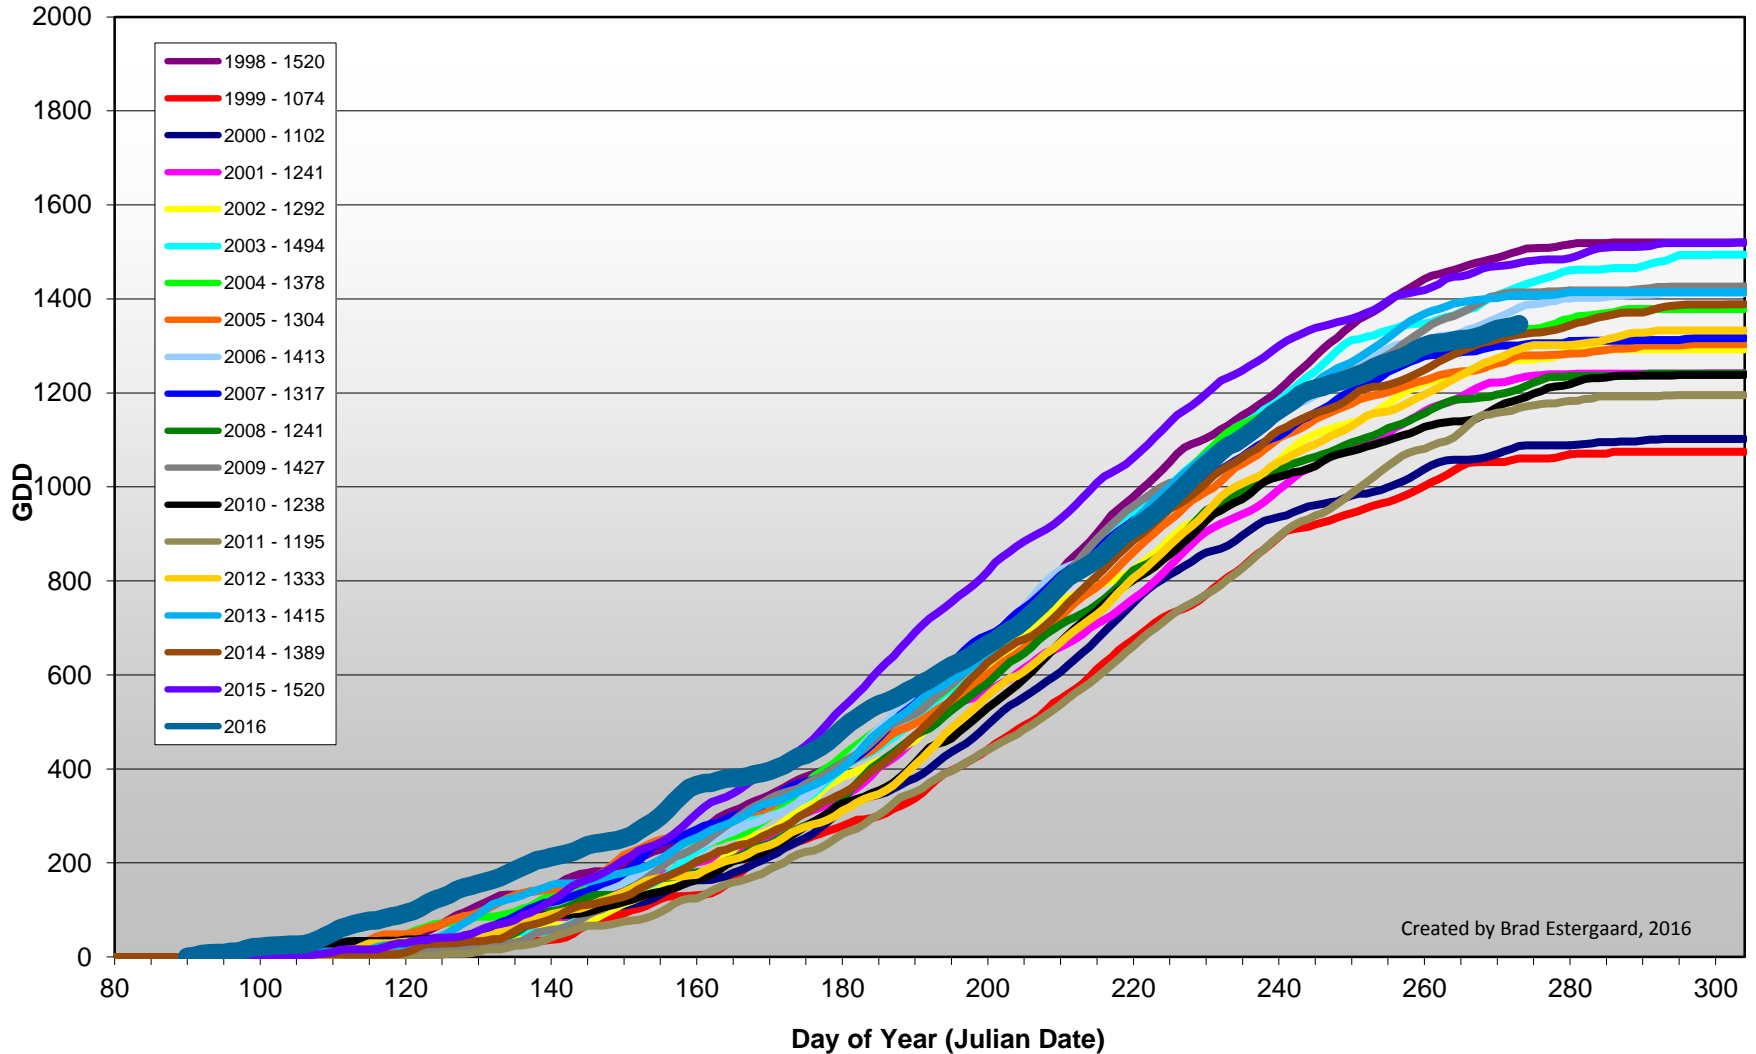

## Summerland - Total Monthly Growing Degree Days [SEPTEMBER] - 1998-2016

Created by Brad Estergaard, 2016

# Summerland - Growing Degree Day Accumulation - 1998-2016