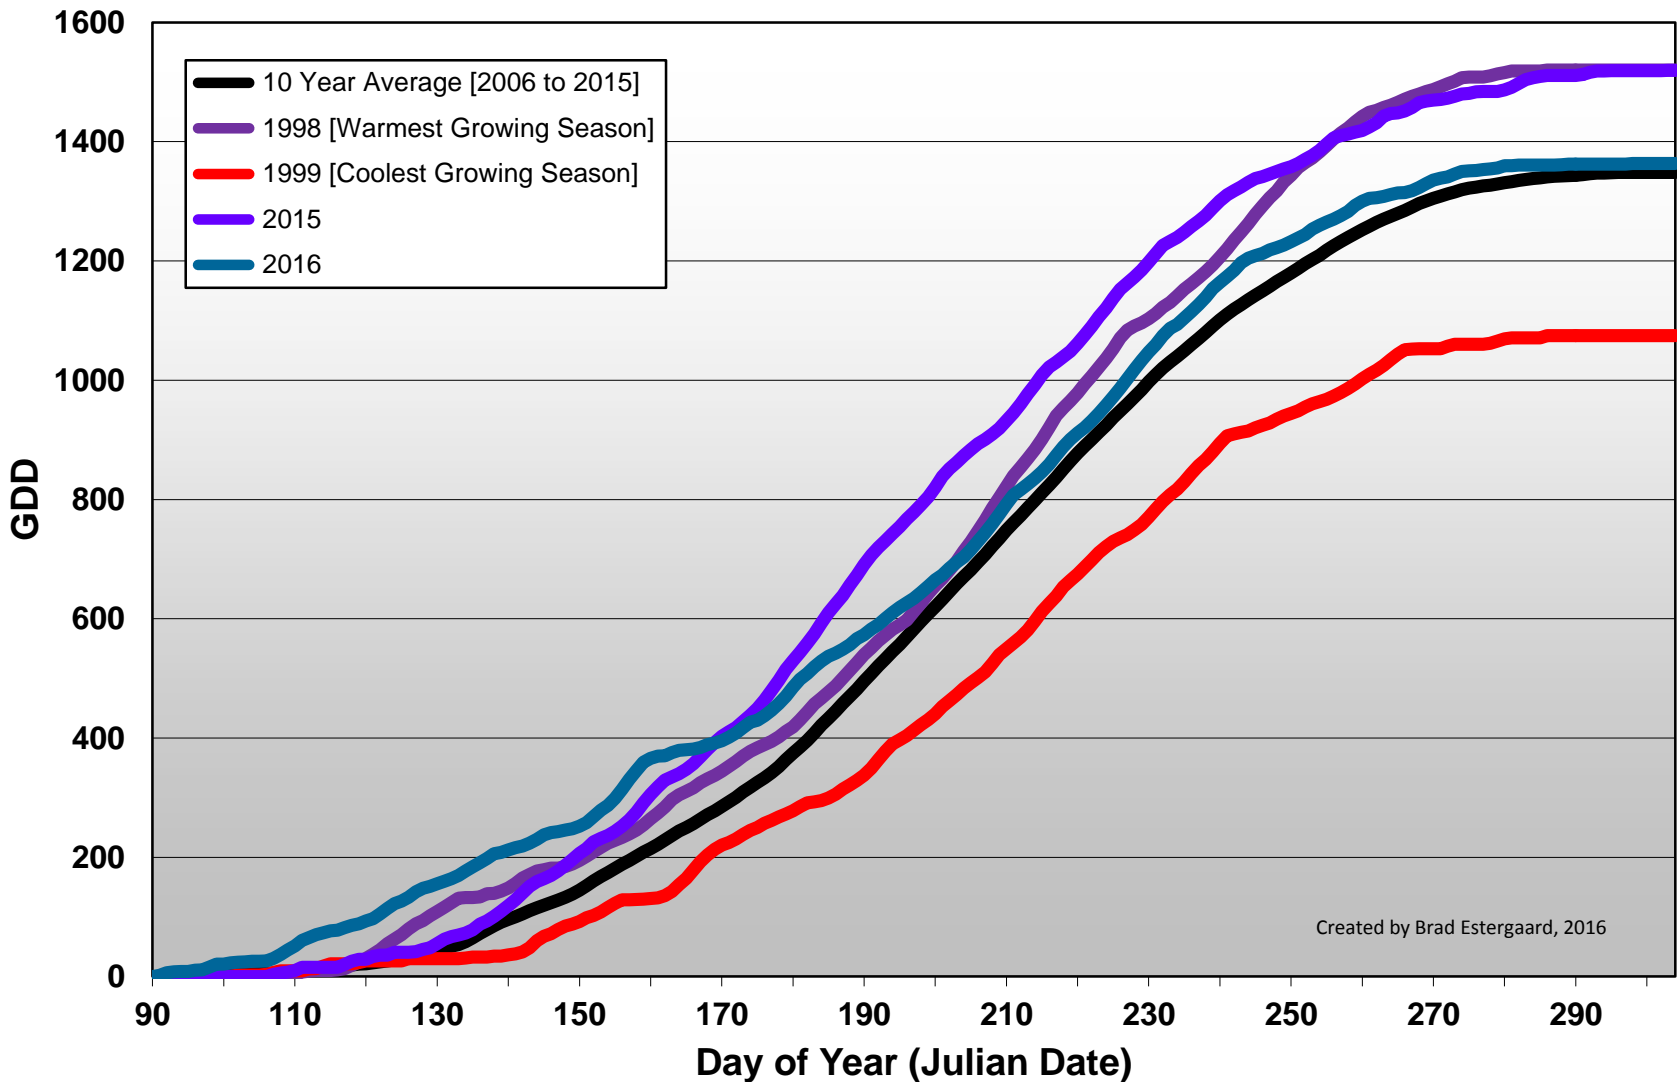

Summerland - Total Monthly Growing Degree Days [OCTOBER] - 1998-2016

Summerland - Total Monthly Growing Degree Days - 1998-2016

Created by Brad Estergaard, 2016

Summerland - Growing Degree Day Accumulation - 1998-2016

Created by Brad Estergaard, 2016

Summerland - Cumulative GDD Comparison - 10 Year Average

Created by Brad Estergaard, 2016

Osoyoos - Total Monthly Growing Degree Days [OCTOBER] - 1998-2016

Osoyoos - Total Monthly Growing Degree Days - 1998-2016