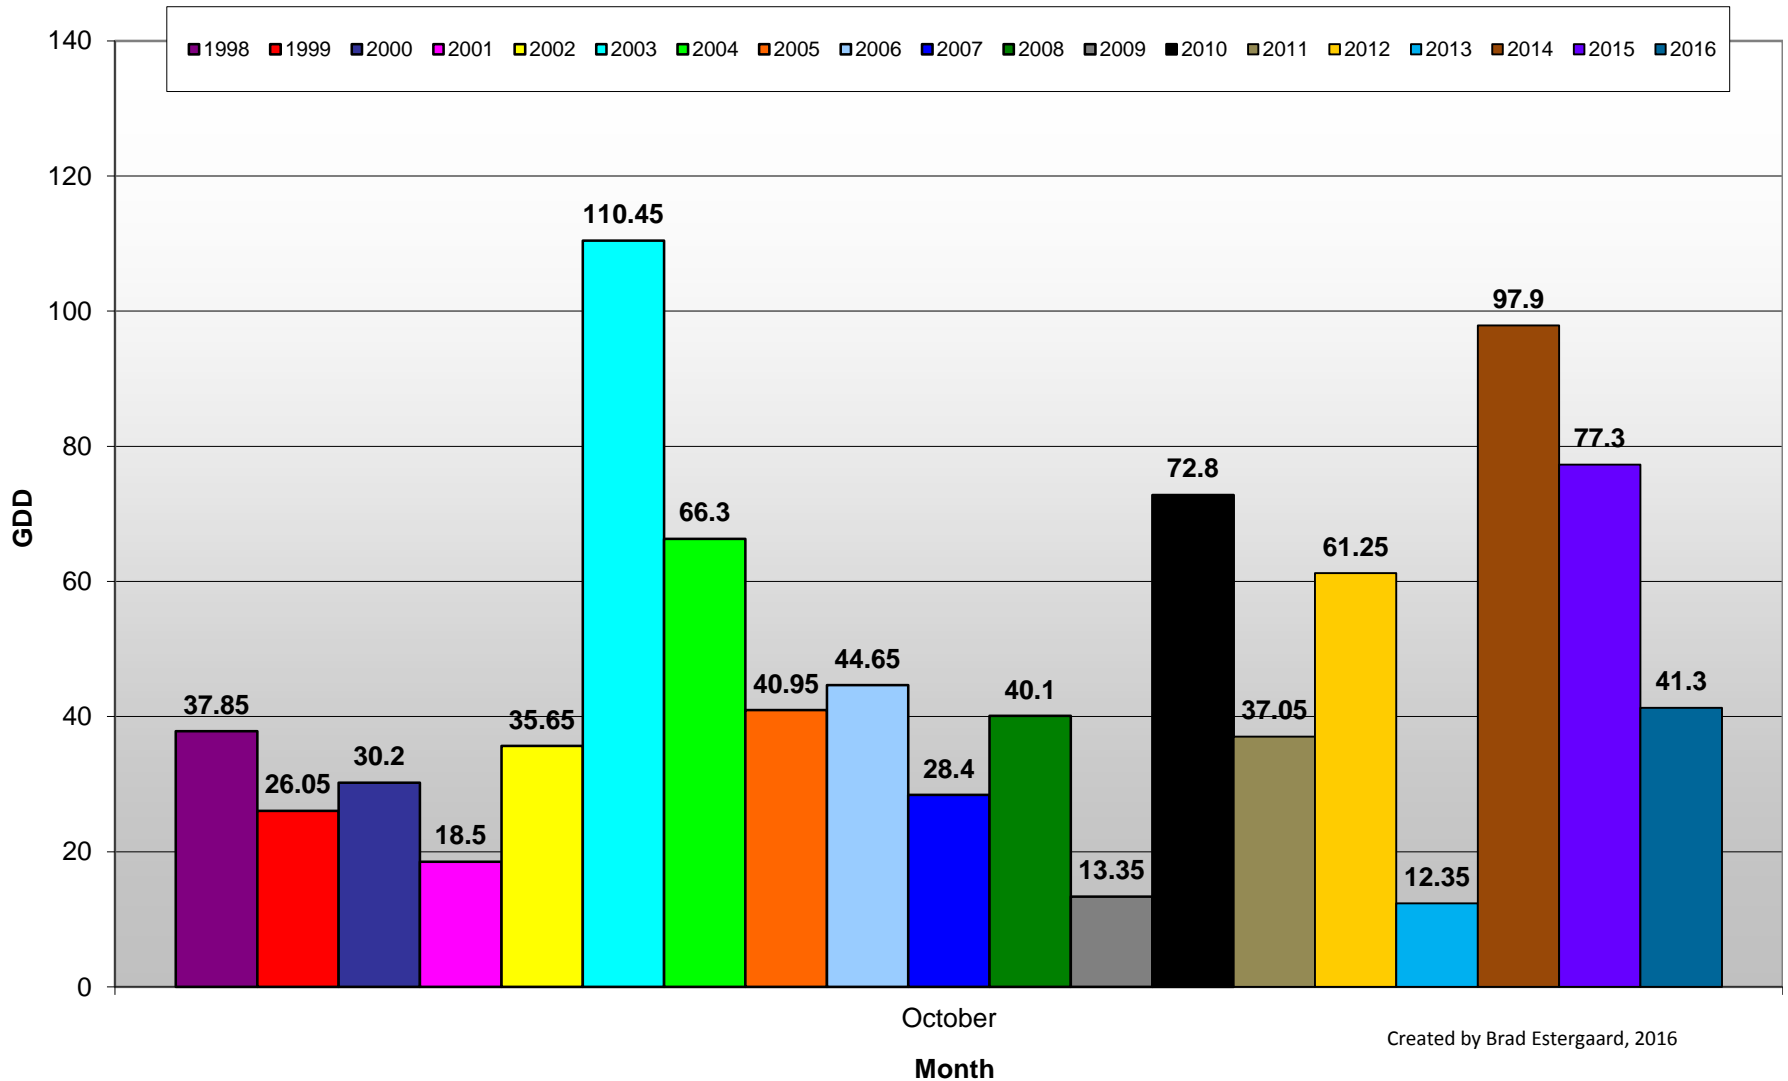

Summerland - Total Monthly Growing Degree Days [OCTOBER] - 1998-2016

Summerland - Total Monthly Growing Degree Days - 1998-2016

Created by Brad Estergaard, 2016

Summerland - Growing Degree Day Accumulation - 1998-2016

Created by Brad Estergaard, 2016

Summerland - Cumulative GDD Comparison - 10 Year Average

Created by Brad Estergaard, 2016

Osoyoos - Total Monthly Growing Degree Days [OCTOBER] - 1998-2016

Osoyoos - Total Monthly Growing Degree Days - 1998-2016

Created by Brad Estergaard, 2016

Osoyoos - Growing Degree Day Accumulation - 1998-2016

Created by Brad Estergaard, 2016

Osoyoos - Cumulative GDD Comparison - 10 Year Average

Created by Brad Estergaard, 2016