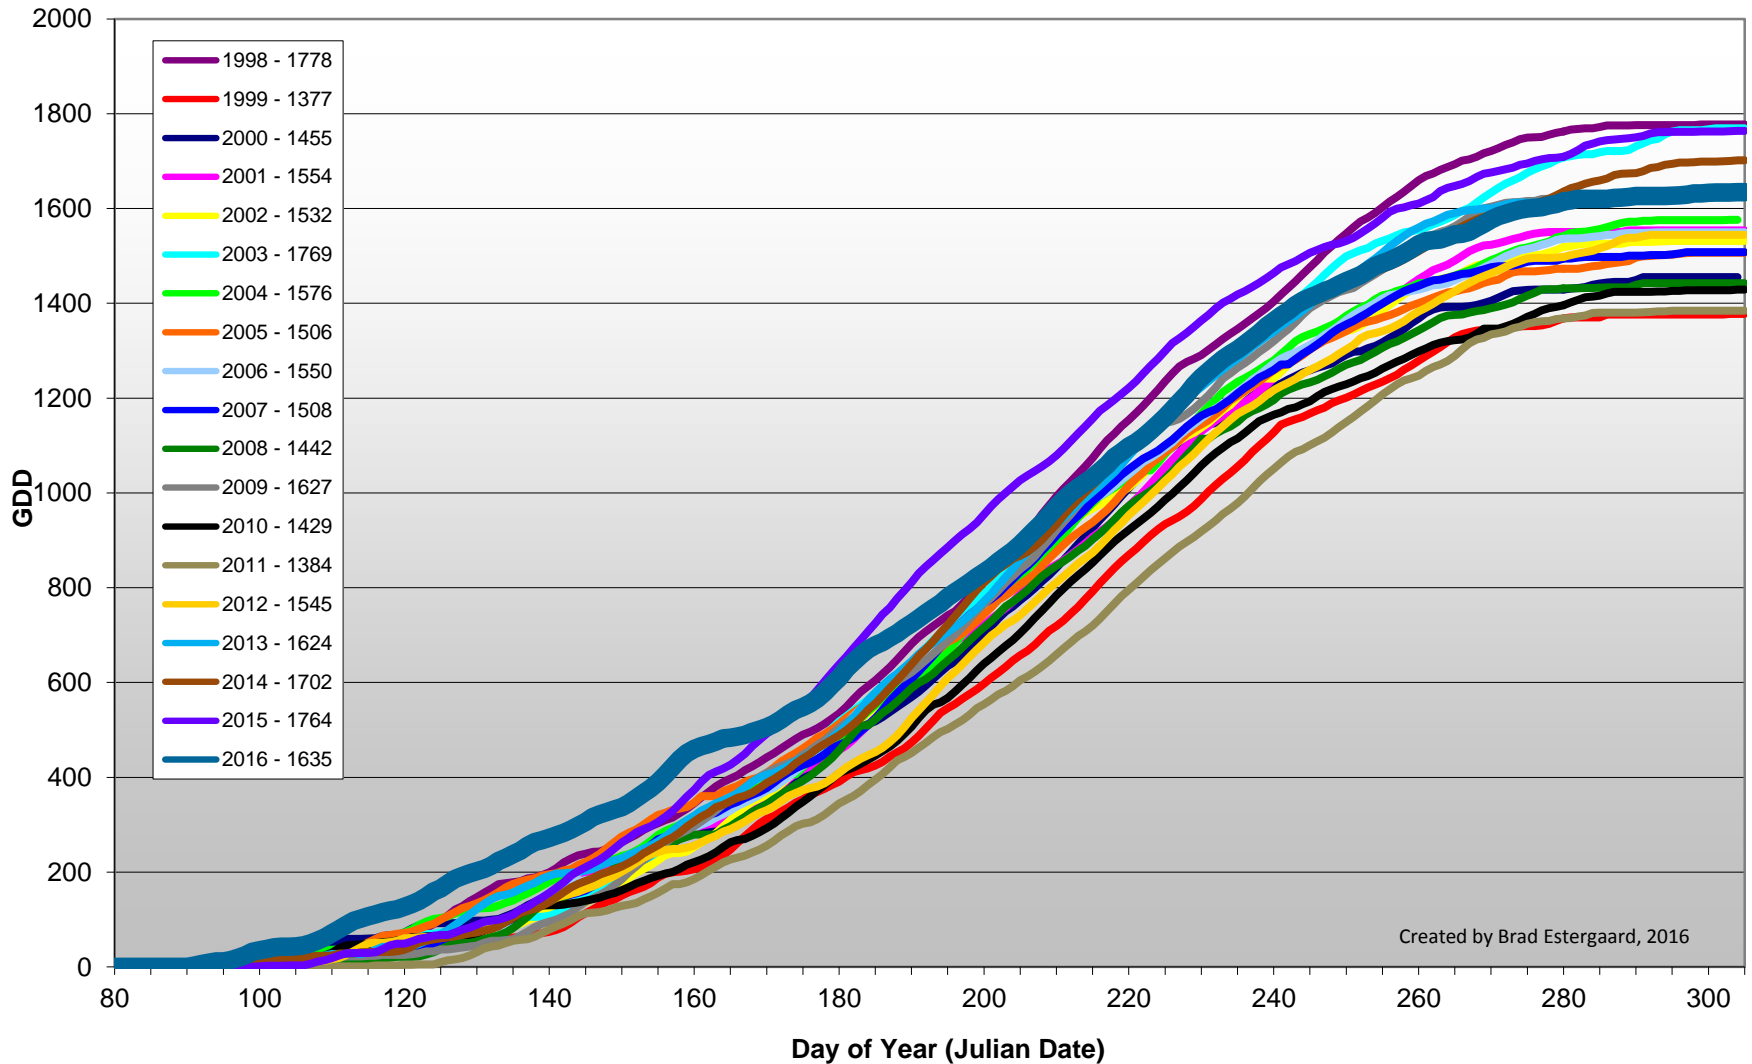

Summerland - Total Monthly Growing Degree Days [OCTOBER] - 1998-2016

Summerland - Total Monthly Growing Degree Days - 1998-2016

Created by Brad Estergaard, 2016

Summerland - Growing Degree Day Accumulation - 1998-2016

Created by Brad Estergaard, 2016

Summerland - Cumulative GDD Comparison - 10 Year Average

Created by Brad Estergaard, 2016

Osoyoos - Total Monthly Growing Degree Days [OCTOBER] - 1998-2016

Osoyoos - Total Monthly Growing Degree Days - 1998-2016

Created by Brad Estergaard, 2016

Osoyoos - Growing Degree Day Accumulation - 1998-2016

Created by Brad Estergaard, 2016

Osoyoos - Cumulative GDD Comparison - 10 Year Average

Created by Brad Estergaard, 2016