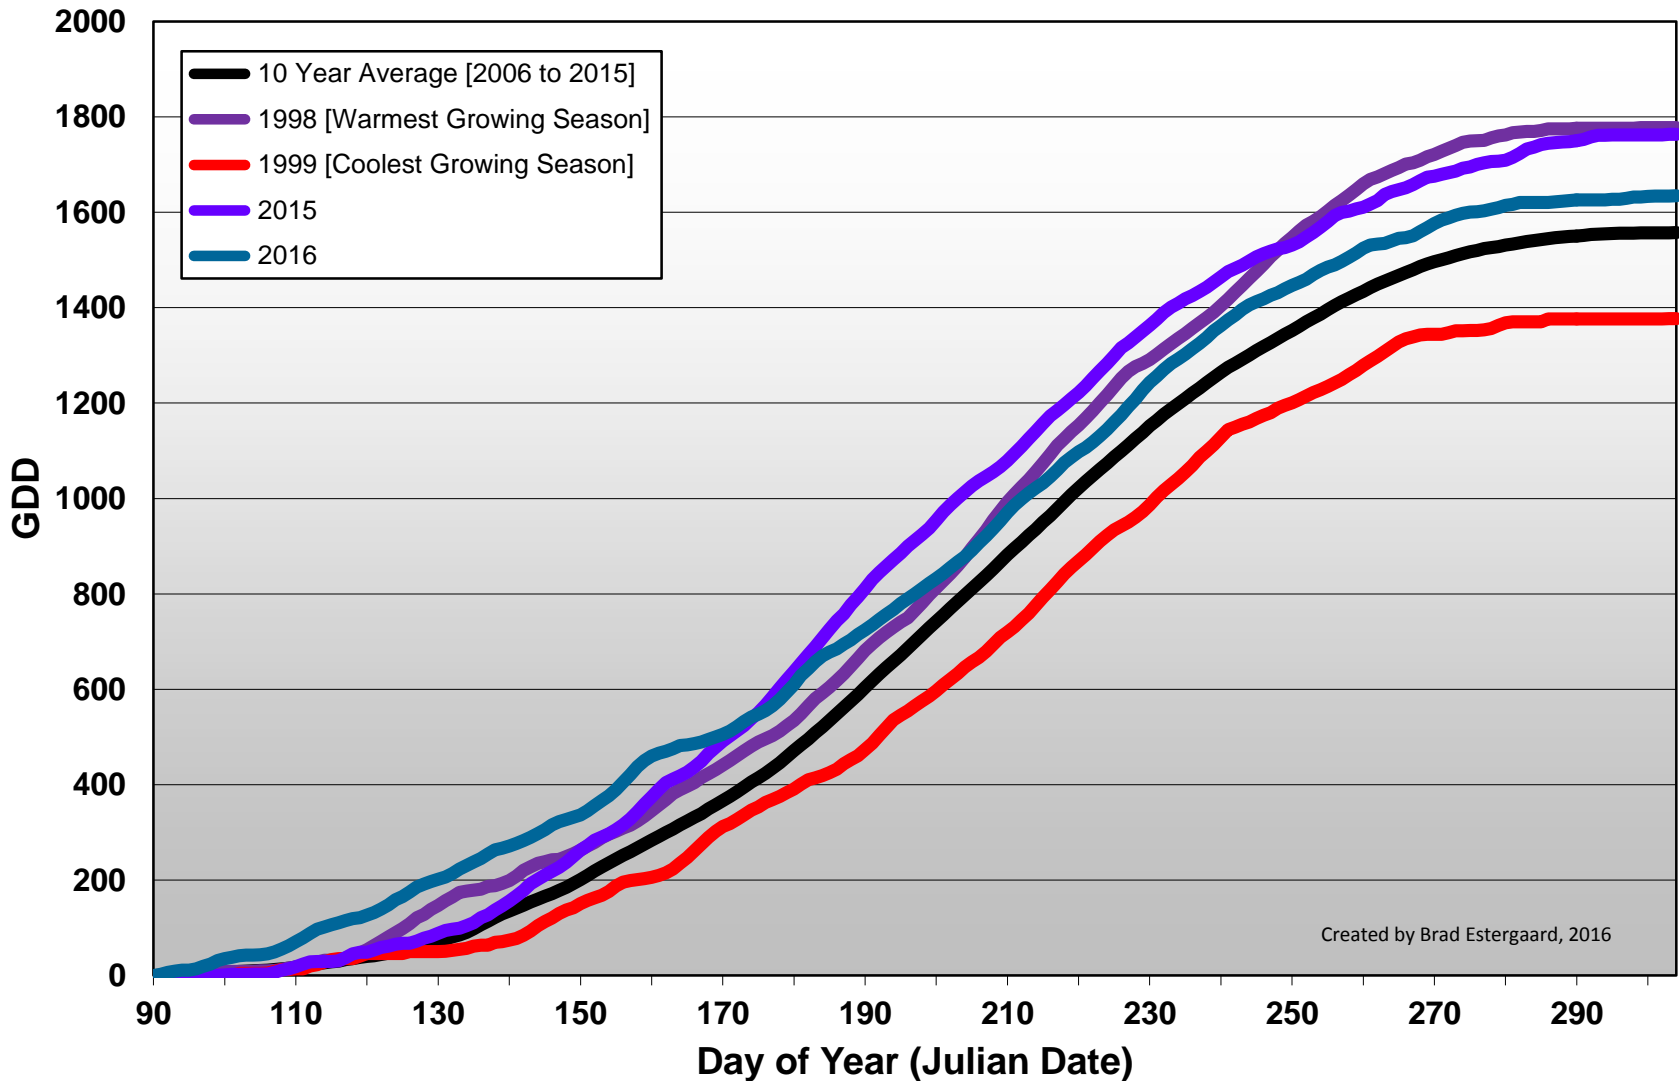

Summerland - Total Monthly Growing Degree Days [OCTOBER] - 1998-2016

Summerland - Total Monthly Growing Degree Days - 1998-2016

Created by Brad Estergaard, 2016

Summerland - Growing Degree Day Accumulation - 1998-2016

Created by Brad Estergaard, 2016

Summerland - Cumulative GDD Comparison - 10 Year Average

Created by Brad Estergaard, 2016

Osoyoos - Total Monthly Growing Degree Days [OCTOBER] - 1998-2016

Osoyoos - Total Monthly Growing Degree Days - 1998-2016

Created by Brad Estergaard, 2016

Osoyoos - Growing Degree Day Accumulation - 1998-2016

Created by Brad Estergaard, 2016

Osoyoos - Cumulative GDD Comparison - 10 Year Average

Created by Brad Estergaard, 2016