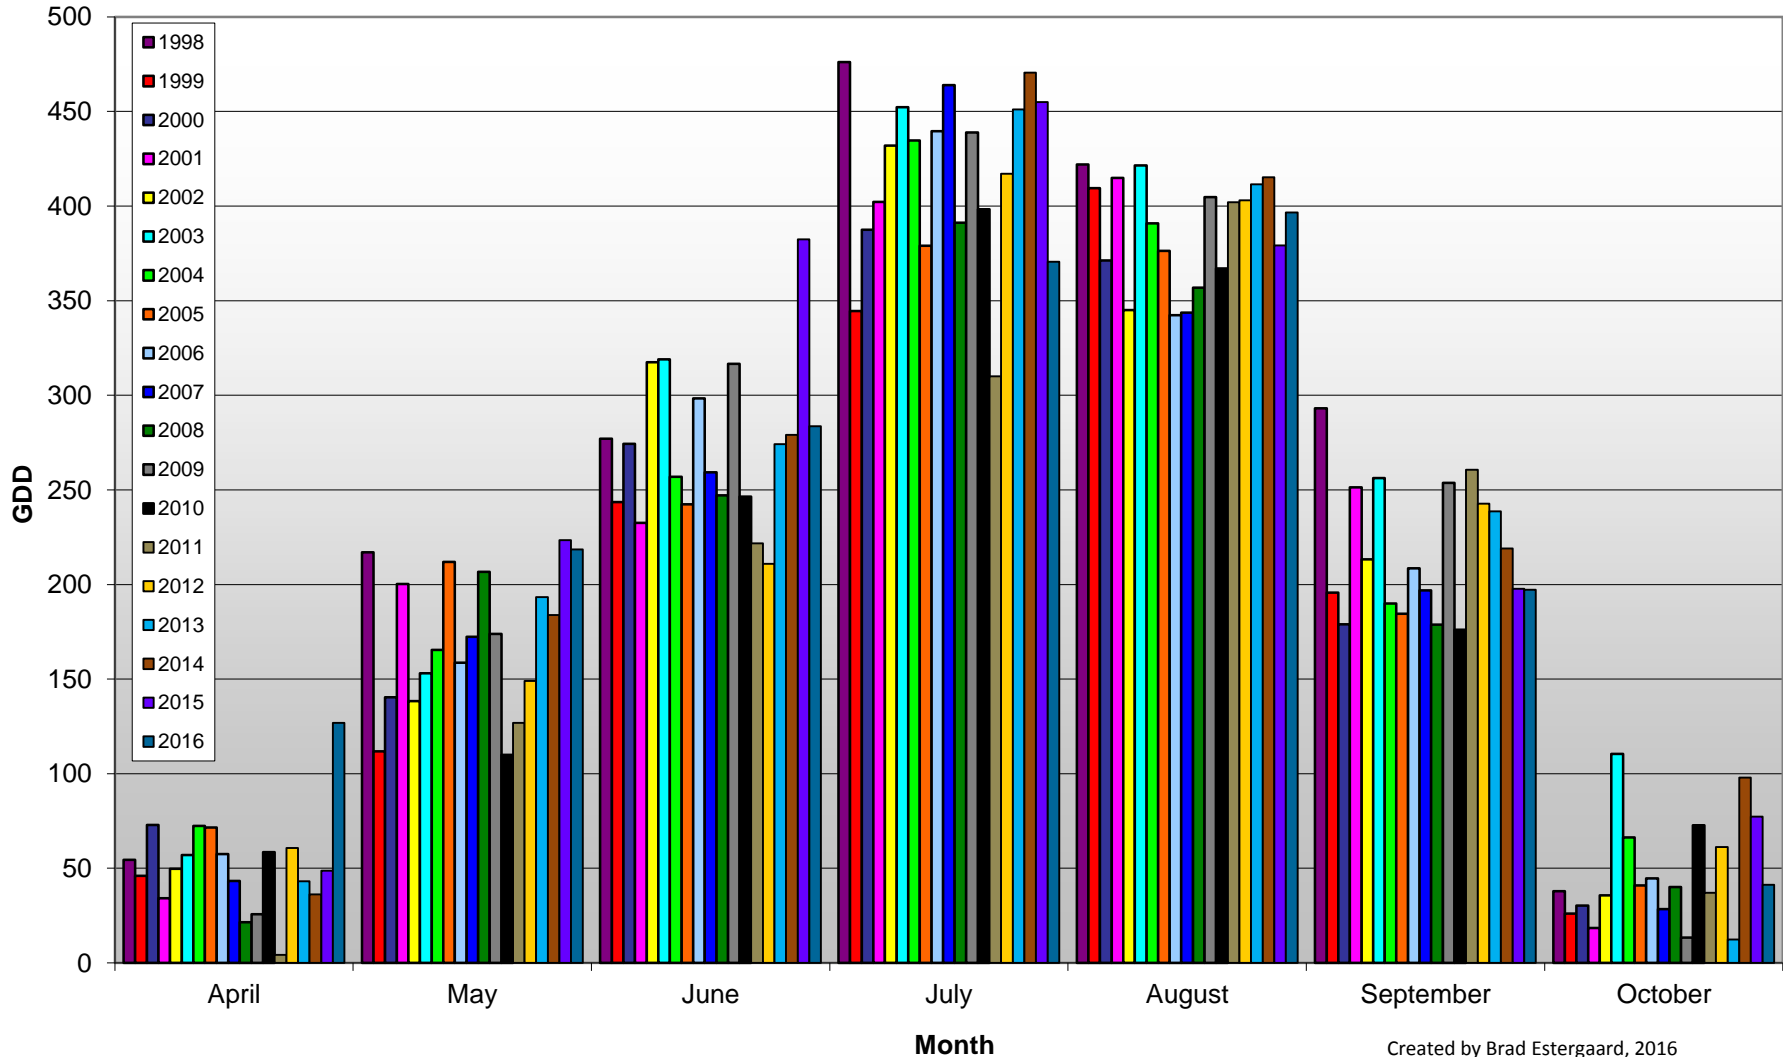

Summerland - Total Monthly Growing Degree Days [OCTOBER] - 1998-2016

Summerland - Total Monthly Growing Degree Days - 1998-2016

Created by Brad Estergaard, 2016

Summerland - Growing Degree Day Accumulation - 1998-2016

Created by Brad Estergaard, 2016

Summerland - Cumulative GDD Comparison - 10 Year Average

Created by Brad Estergaard, 2016

Osoyoos - Total Monthly Growing Degree Days [OCTOBER] - 1998-2016

Osoyoos - Total Monthly Growing Degree Days - 1998-2016

Created by Brad Estergaard, 2016

Osoyoos - Growing Degree Day Accumulation - 1998-2016

Created by Brad Estergaard, 2016

Osoyoos - Cumulative GDD Comparison - 10 Year Average

Created by Brad Estergaard, 2016