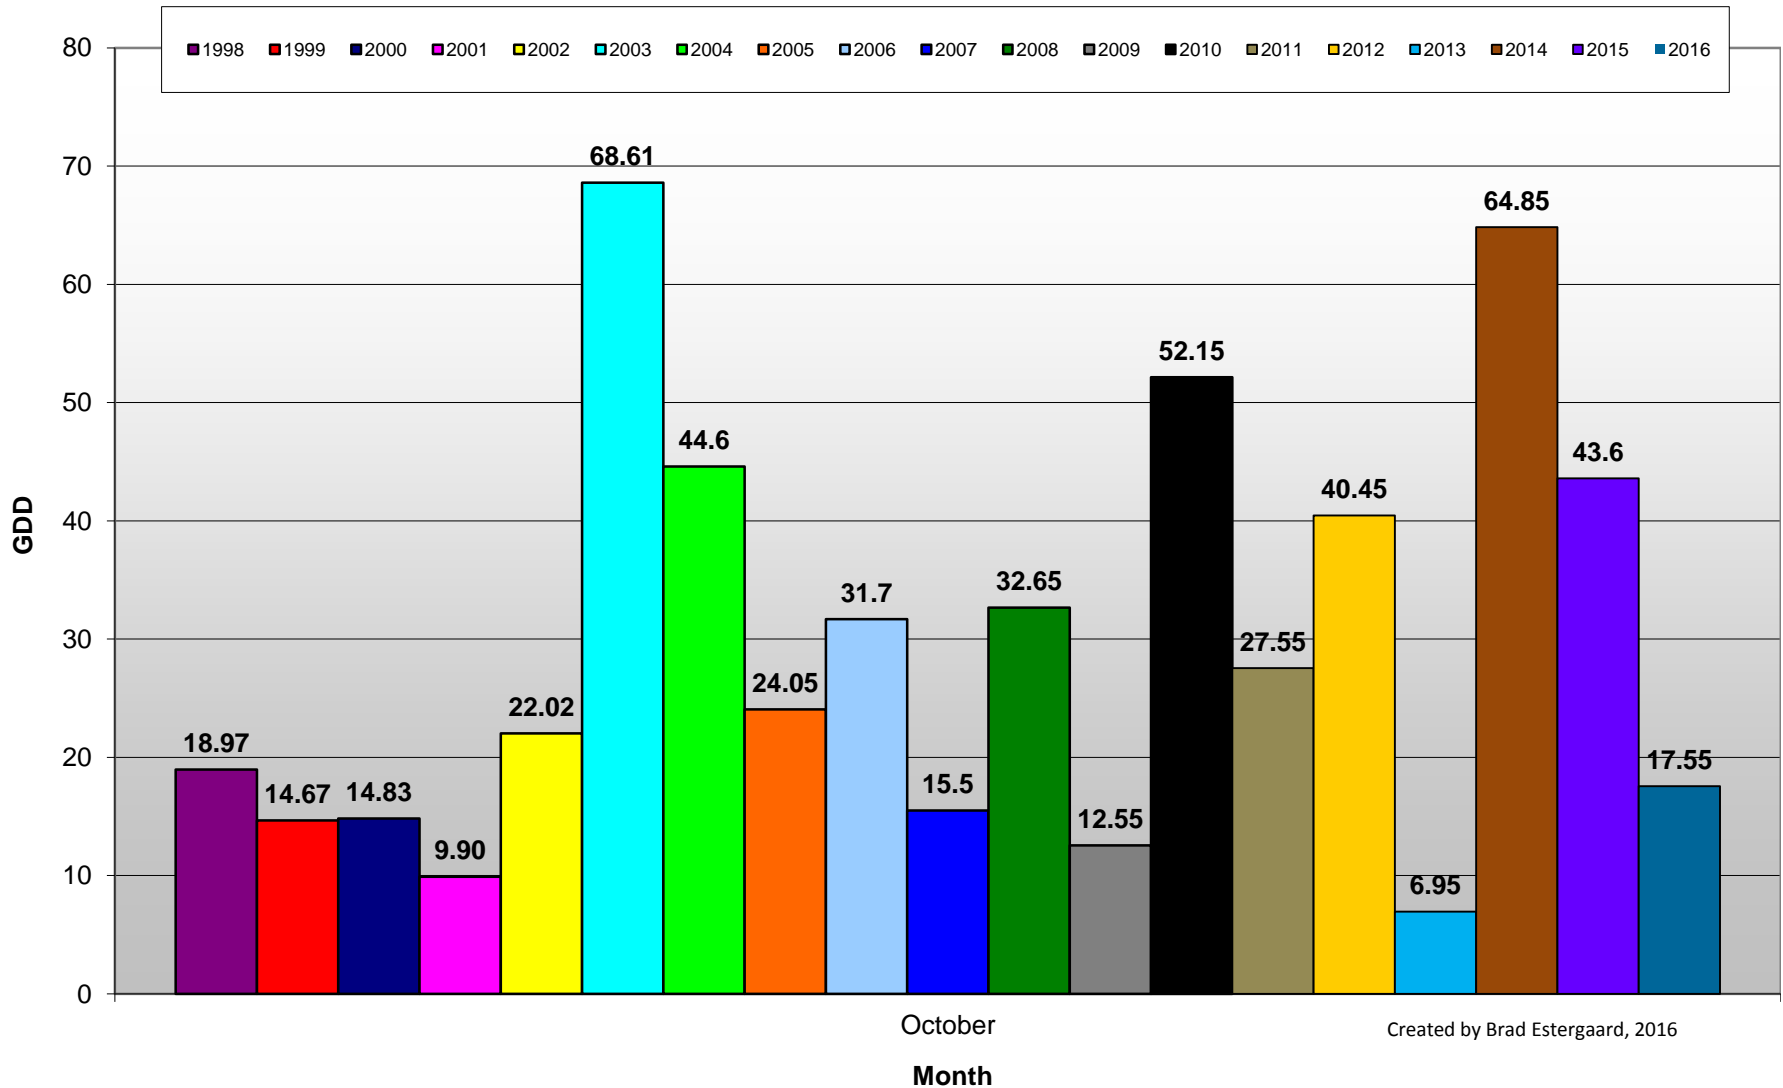

Summerland - Total Monthly Growing Degree Days [OCTOBER] - 1998-2016

Summerland - Total Monthly Growing Degree Days - 1998-2016

Created by Brad Estergaard, 2016

Summerland - Growing Degree Day Accumulation - 1998-2016

Created by Brad Estergaard, 2016

Summerland - Cumulative GDD Comparison - 10 Year Average

Created by Brad Estergaard, 2016

Osoyoos - Total Monthly Growing Degree Days [OCTOBER] - 1998-2016

Osoyoos - Total Monthly Growing Degree Days - 1998-2016