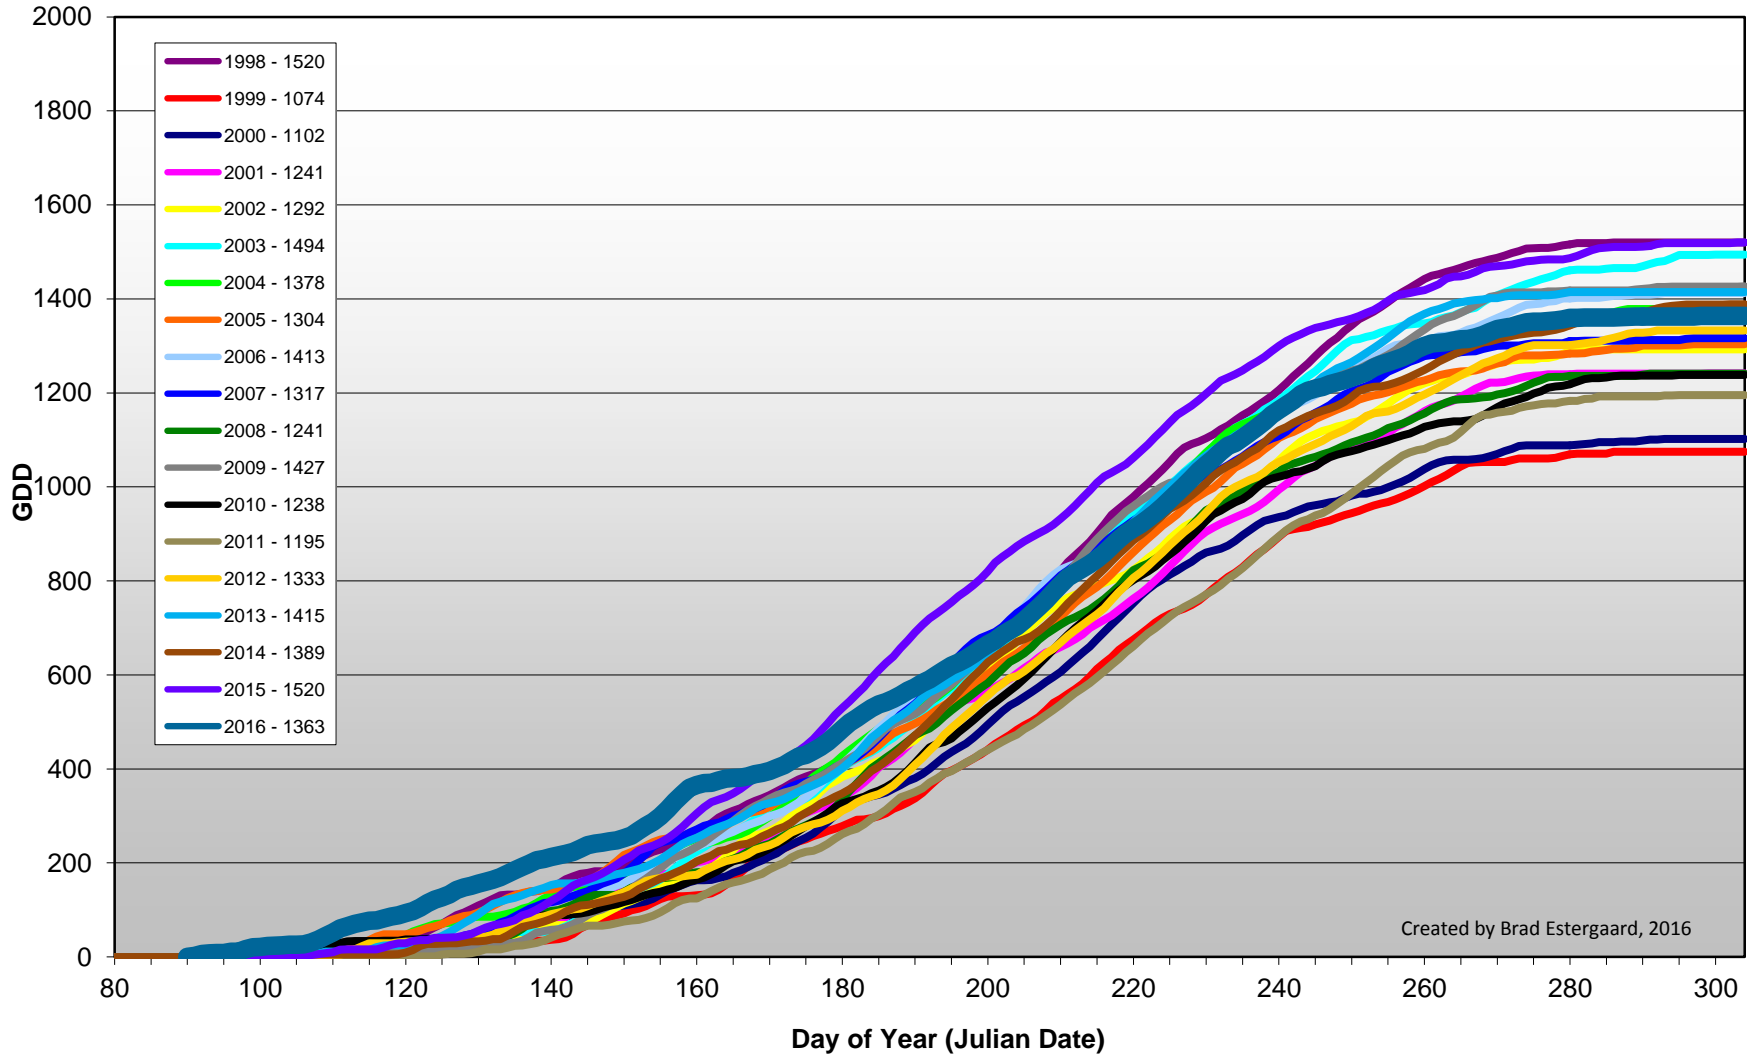

Summerland - Total Monthly Growing Degree Days [OCTOBER] - 1998-2016

Summerland - Total Monthly Growing Degree Days - 1998-2016

Created by Brad Estergaard, 2016

Summerland - Growing Degree Day Accumulation - 1998-2016

Created by Brad Estergaard, 2016

Summerland - Cumulative GDD Comparison - 10 Year Average

Created by Brad Estergaard, 2016

Osoyoos - Total Monthly Growing Degree Days [OCTOBER] - 1998-2016

Osoyoos - Total Monthly Growing Degree Days - 1998-2016