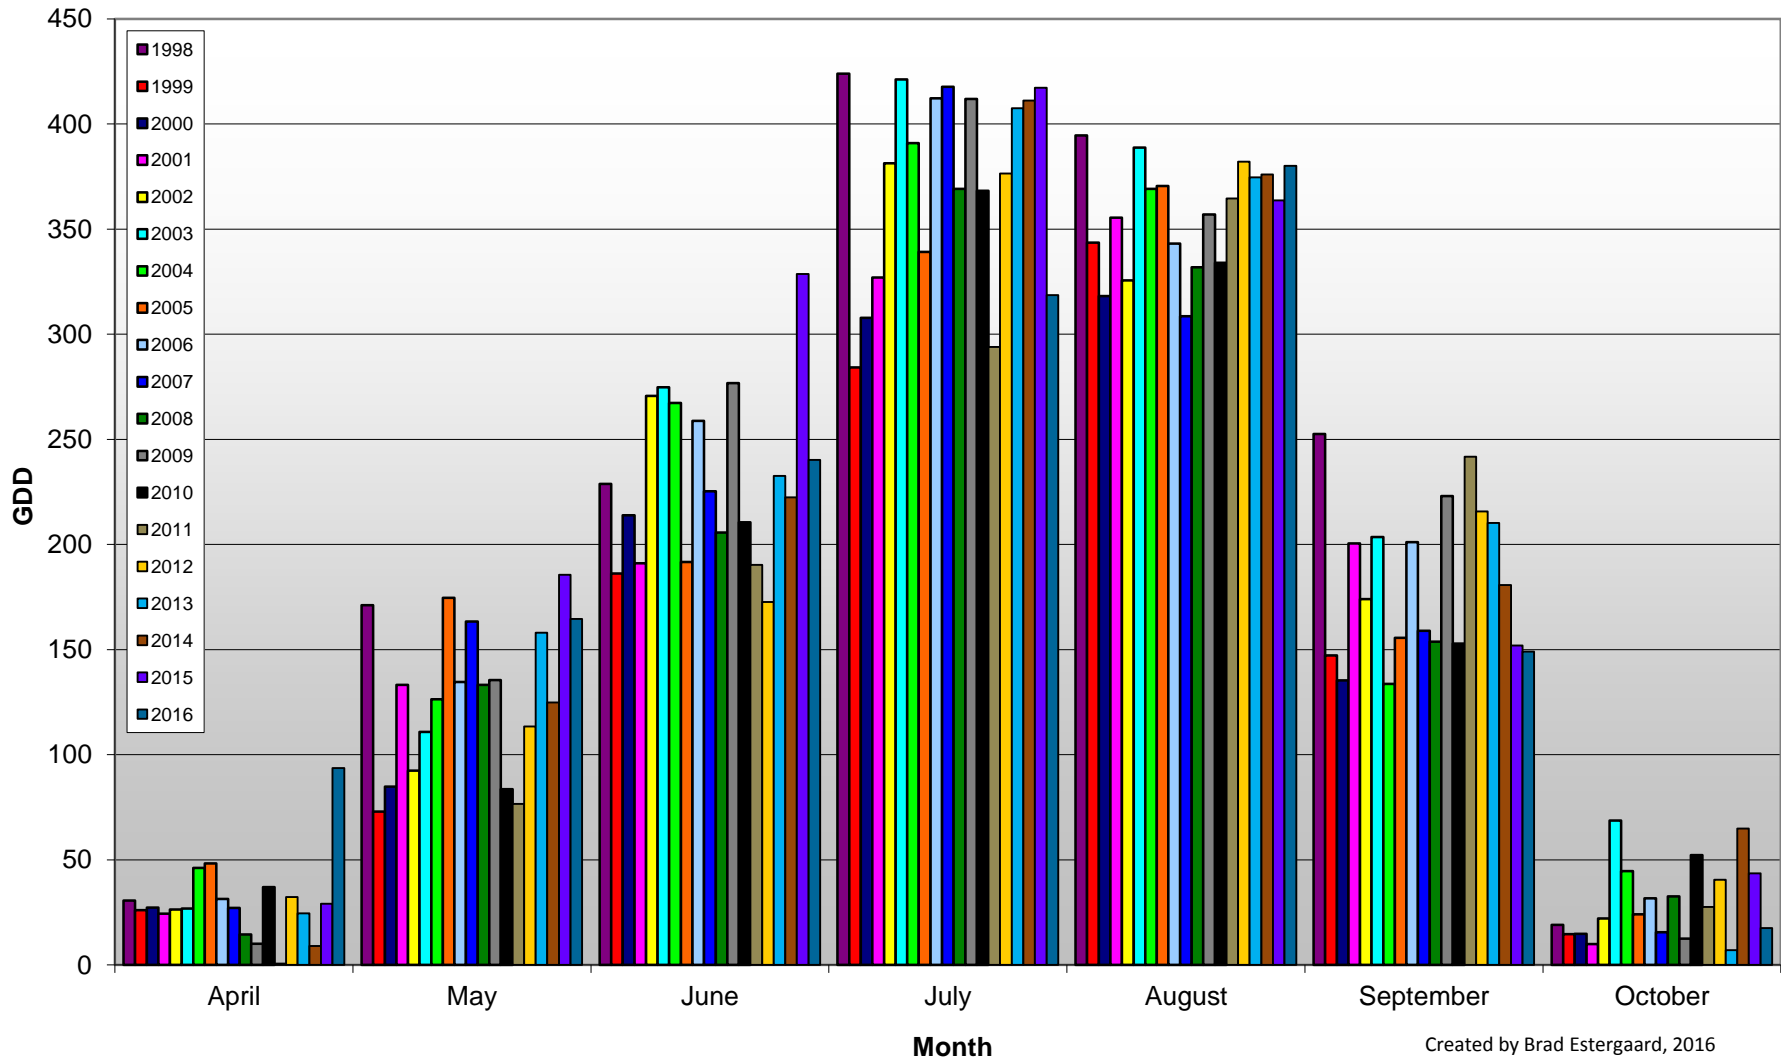

Summerland - Total Monthly Growing Degree Days [OCTOBER] - 1998-2016

Summerland - Total Monthly Growing Degree Days - 1998-2016

Created by Brad Estergaard, 2016

Summerland - Growing Degree Day Accumulation - 1998-2016

Created by Brad Estergaard, 2016

Summerland - Cumulative GDD Comparison - 10 Year Average

Created by Brad Estergaard, 2016

Osoyoos - Total Monthly Growing Degree Days [OCTOBER] - 1998-2016

Osoyoos - Total Monthly Growing Degree Days - 1998-2016