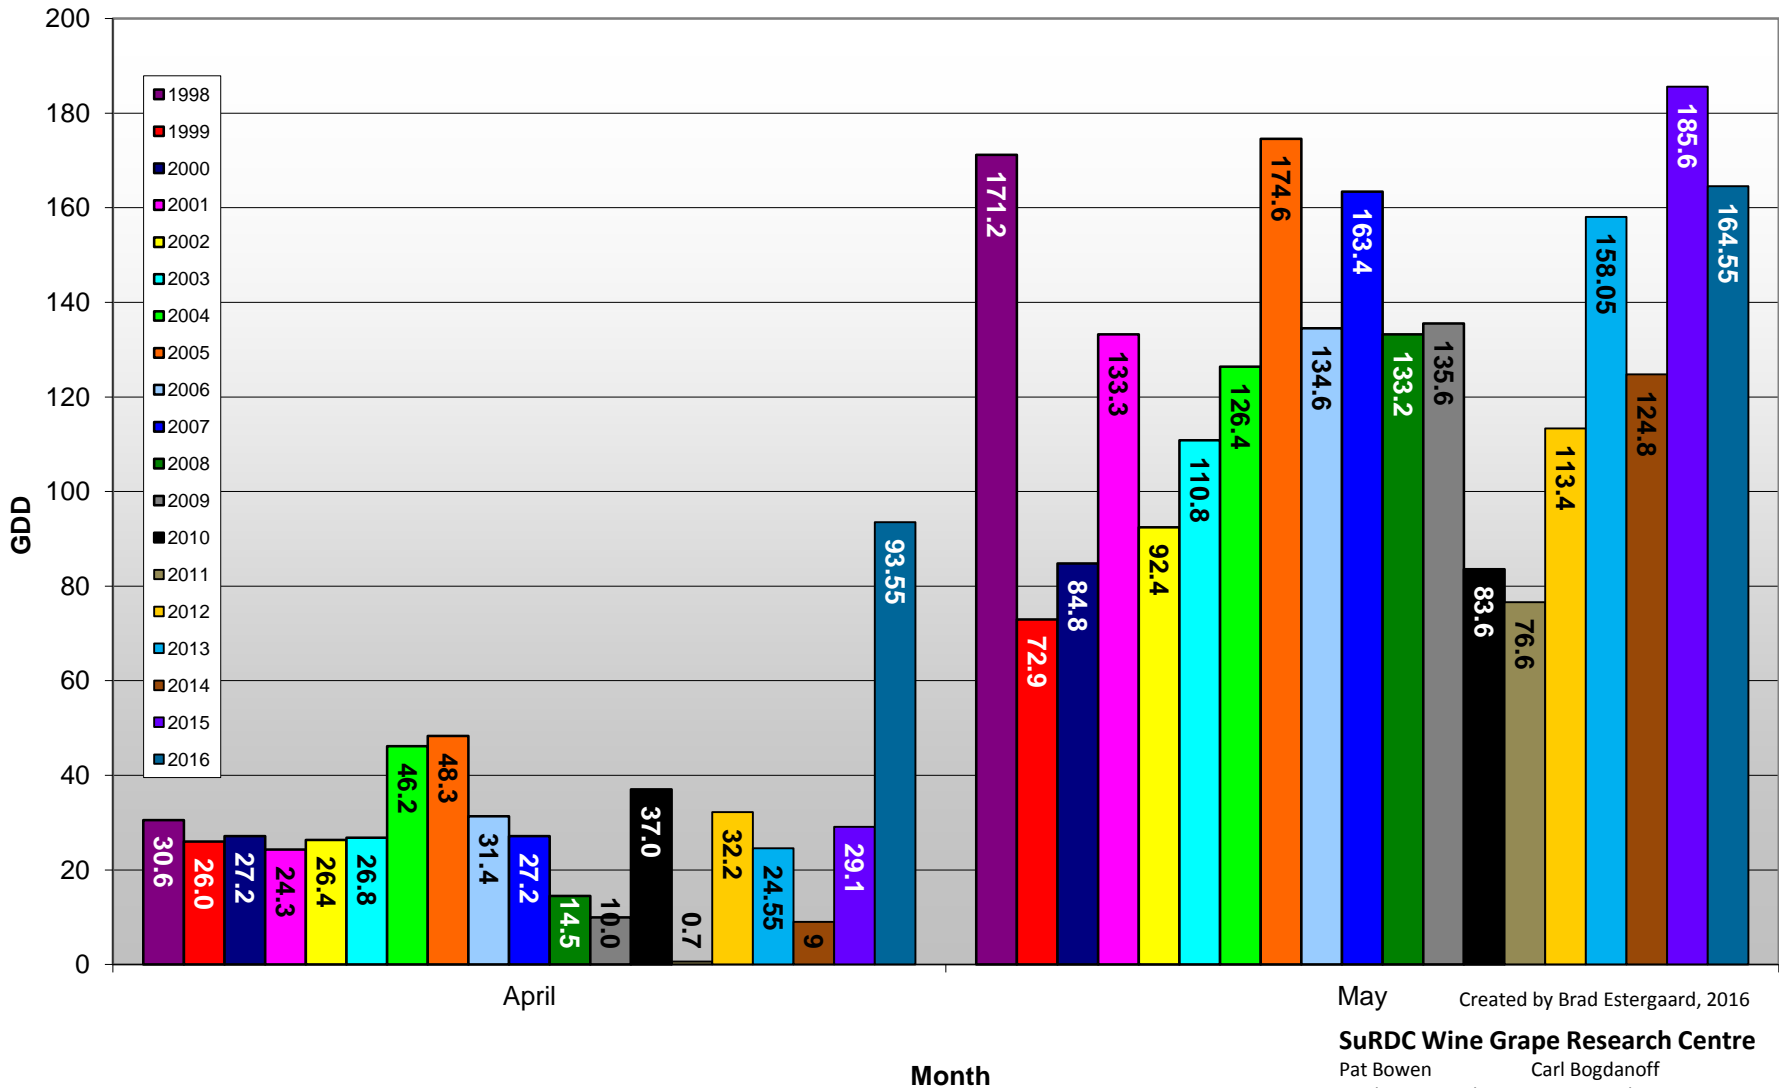

Summerland - Total Monthly Growing Degree Days [MAY] - 1998-2016

Created by Brad Estergaard, 2016

Month

SuRDC Wine Grape Research Centre
 Pat Bowen
 Brad Estergaard
 Carl Bogdanoff
 Steve Marsh

Summerland - Total Monthly Growing Degree Days - April + May - 1998-2016

Summerland - Growing Degree Day Accumulation - 1998-2016 - April + May

Created by Brad Estergaard, 2016

SuRDC Wine Grape Research Centre

Pat Bowen
Brad Estergaard

Carl Bogdanoff
Steve Marsh

Day of Year (Julian Date)