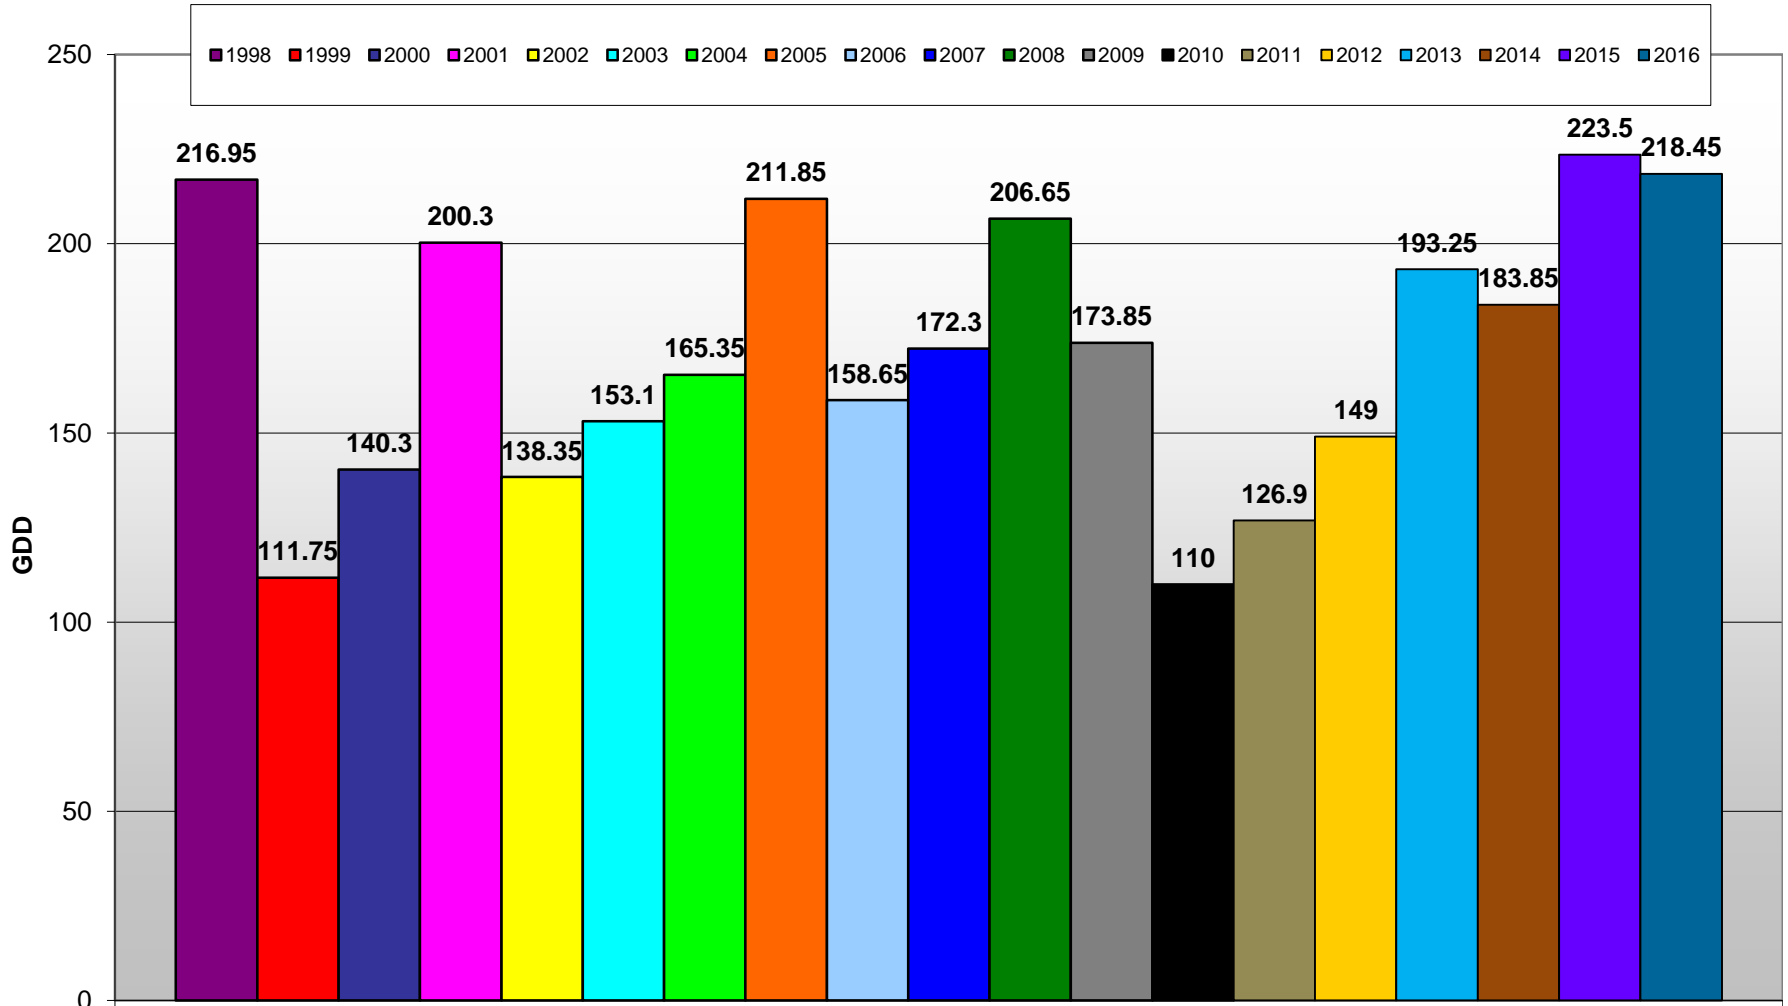

Osoyoos - Total Monthly Growing Degree Days [MAY] - 1998-2016

Created by Brad Estergaard, 2016

May

Month

SuRDC Wine Grape Research Centre

Pat Bowen

Brad Estergaard

Carl Bogdanoff

Steve Marsh