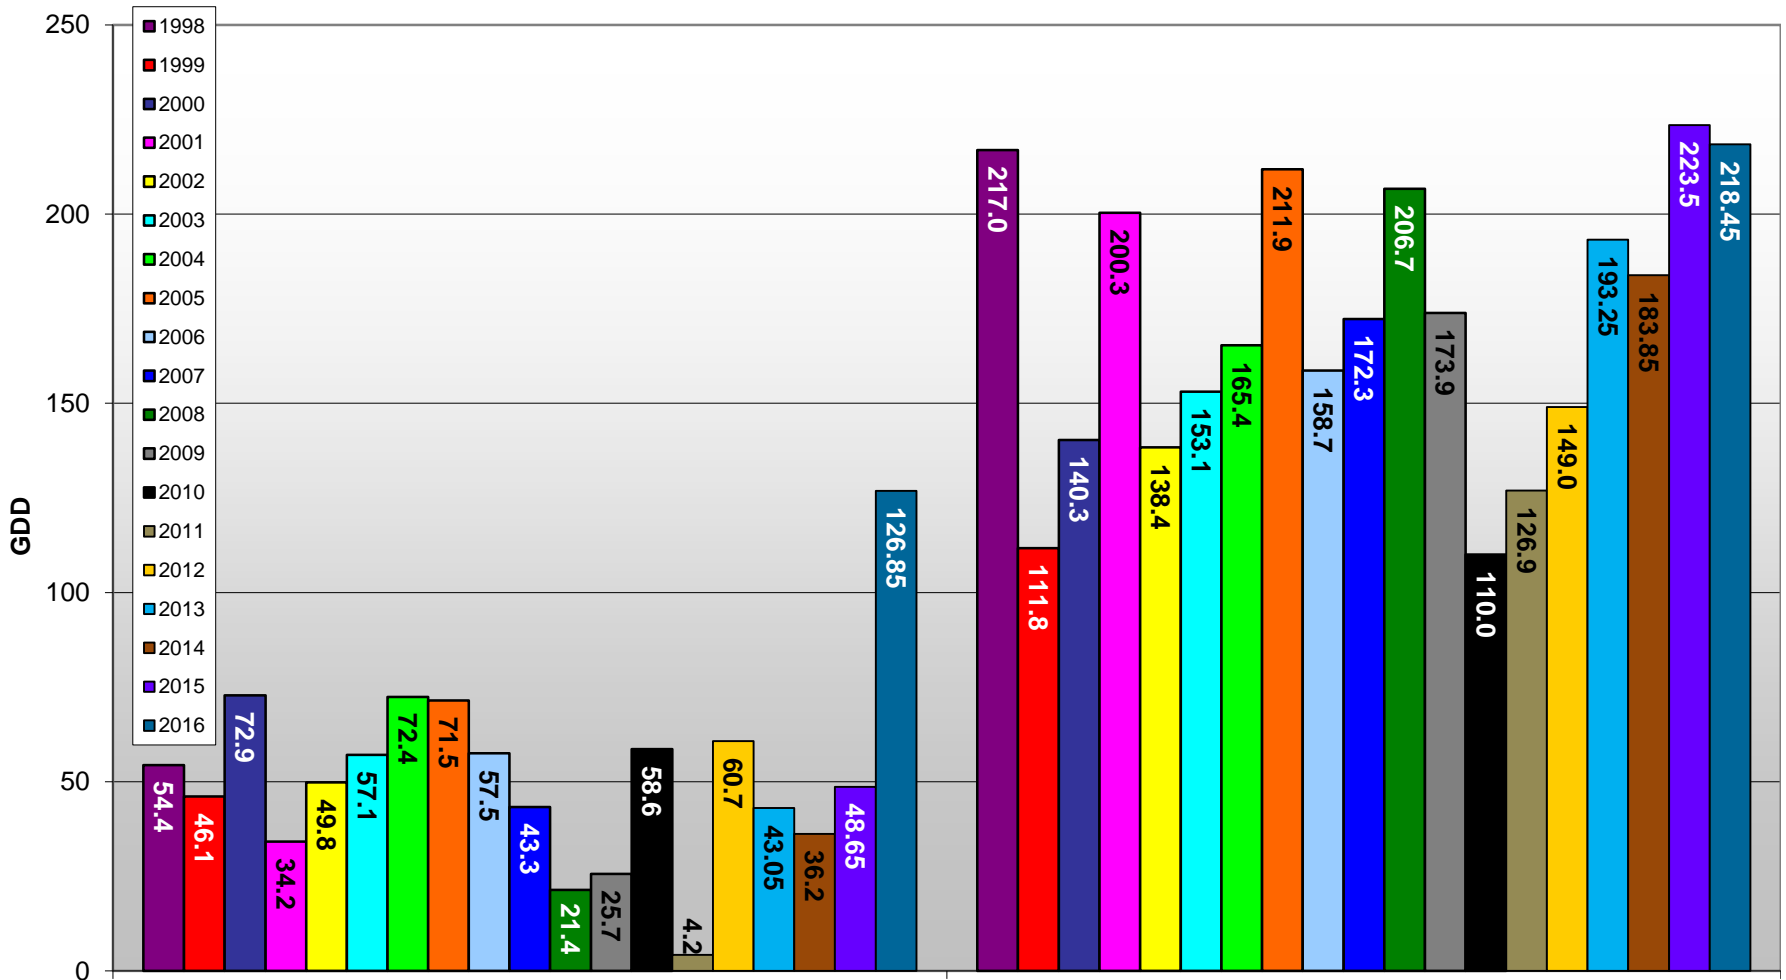

Osoyoos - Total Monthly Growing Degree Days - April + May - 1998-2016

Created by Brad Estergaard, 2016

SuRDC Wine Grape Research Centre

Pat Bowen

Carl Bogdanoff

Brad Estergaard

Steve Marsh

Month