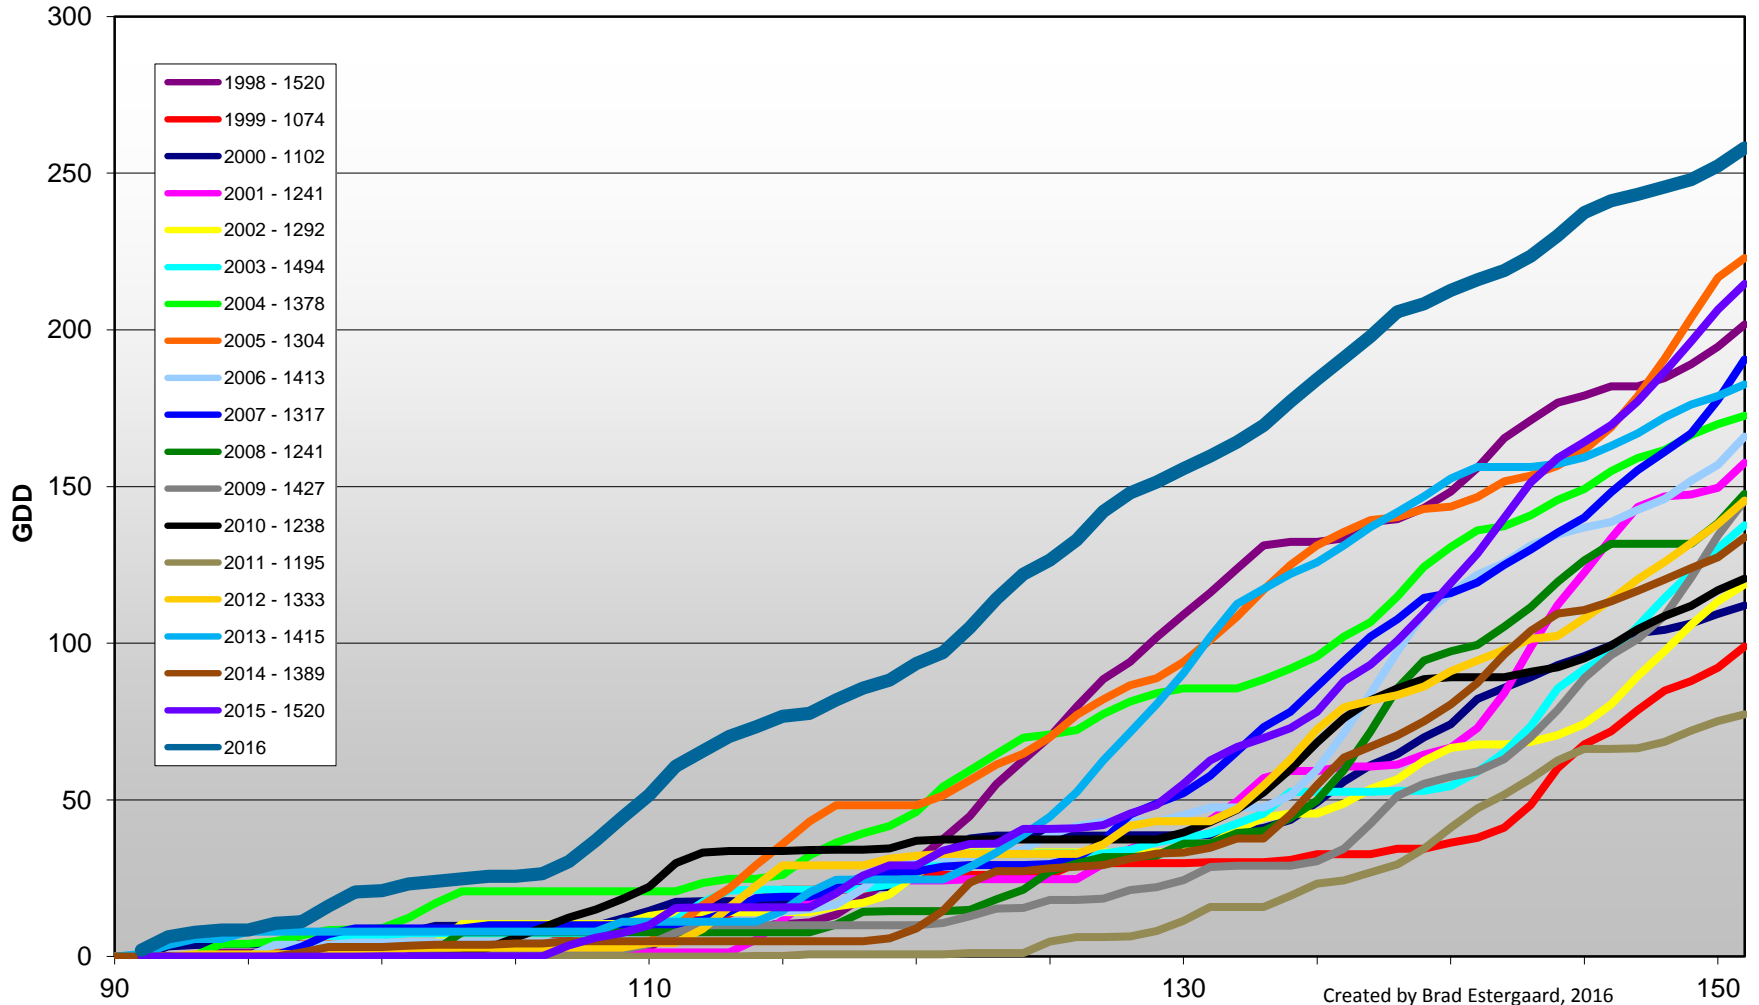

Summerland - Total Monthly Growing Degree Days [MAY] - 1998-2016

Created by Brad Estergaard, 2016

Month

SuRDC Wine Grape Research Centre
 Pat Bowen
 Brad Estergaard
 Carl Bogdanoff
 Steve Marsh

Summerland - Total Monthly Growing Degree Days - April + May - 1998-2016

Summerland - Growing Degree Day Accumulation - 1998-2016 - April + May

Created by Brad Estergaard, 2016

SuRDC Wine Grape Research Centre

Pat Bowen
Brad Estergaard

Carl Bogdanoff
Steve Marsh

Day of Year (Julian Date)