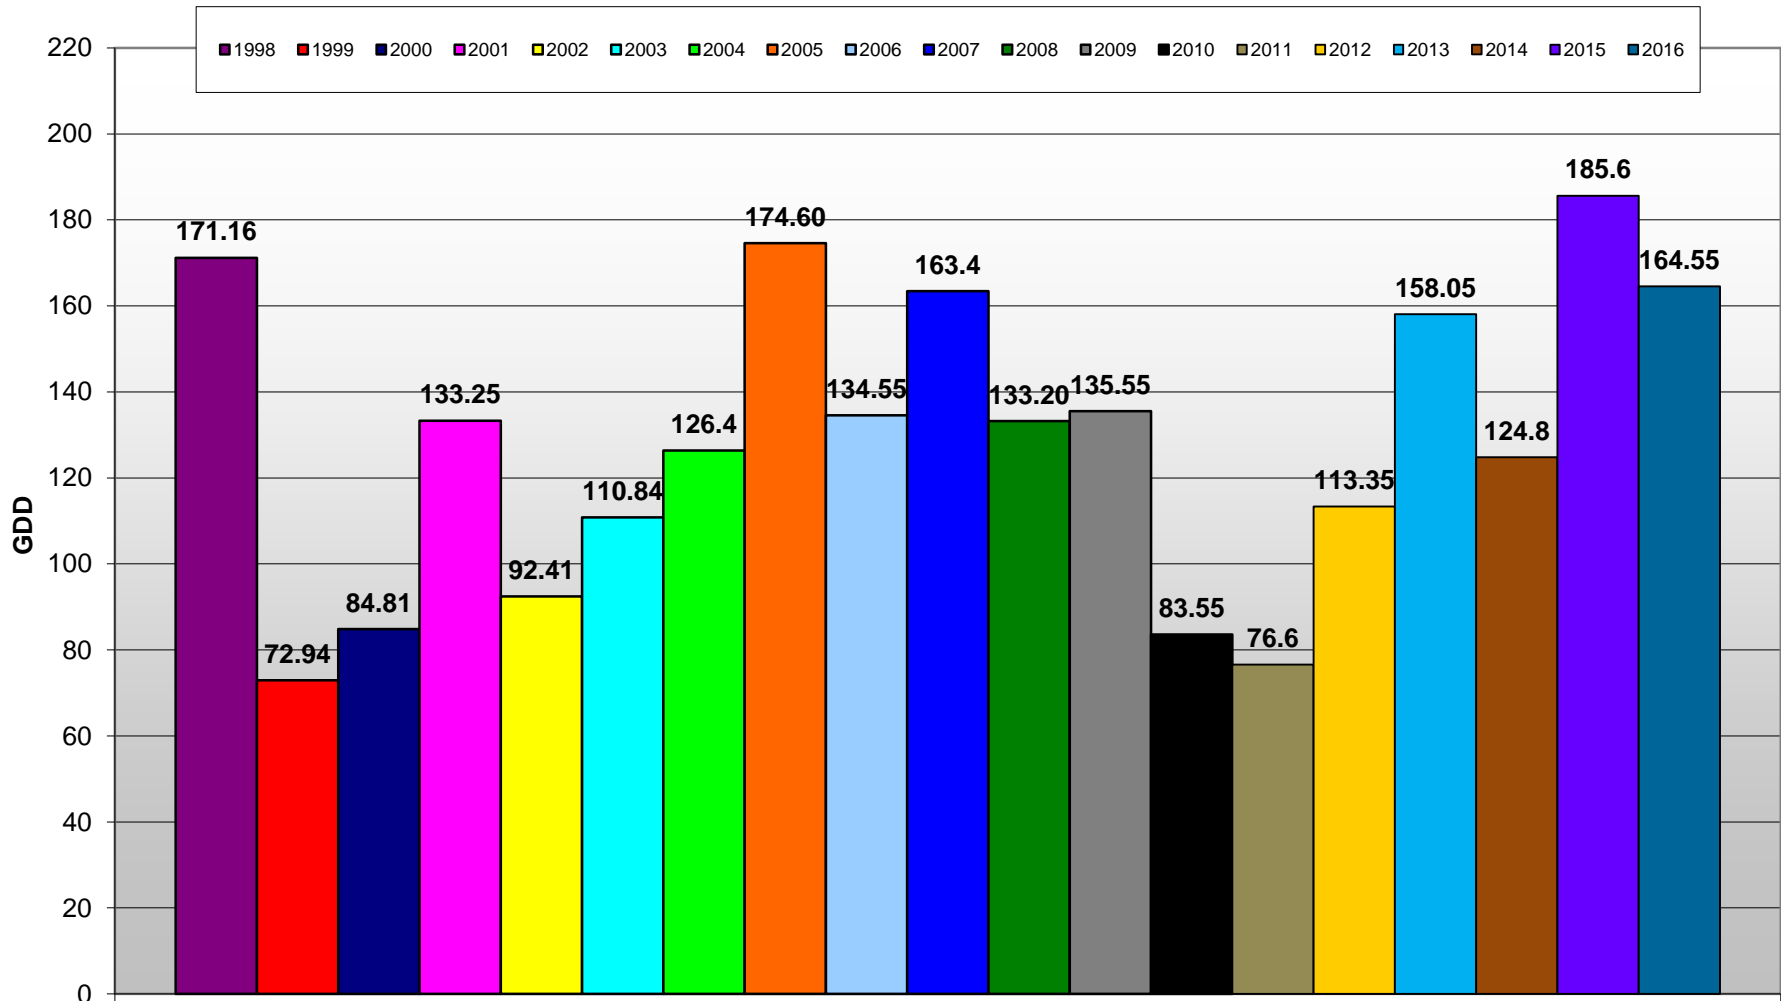

Summerland - Total Monthly Growing Degree Days [MAY] - 1998-2016

Created by Brad Estergaard, 2016

Month

SuRDC Wine Grape Research Centre
 Pat Bowen
 Brad Estergaard
 Carl Bogdanoff
 Steve Marsh

Summerland - Total Monthly Growing Degree Days - April + May - 1998-2016

Summerland - Growing Degree Day Accumulation - 1998-2016 - April + May

Created by Brad Estergaard, 2016

SuRDC Wine Grape Research Centre

Pat Bowen
Brad Estergaard

Carl Bogdanoff
Steve Marsh

Day of Year (Julian Date)