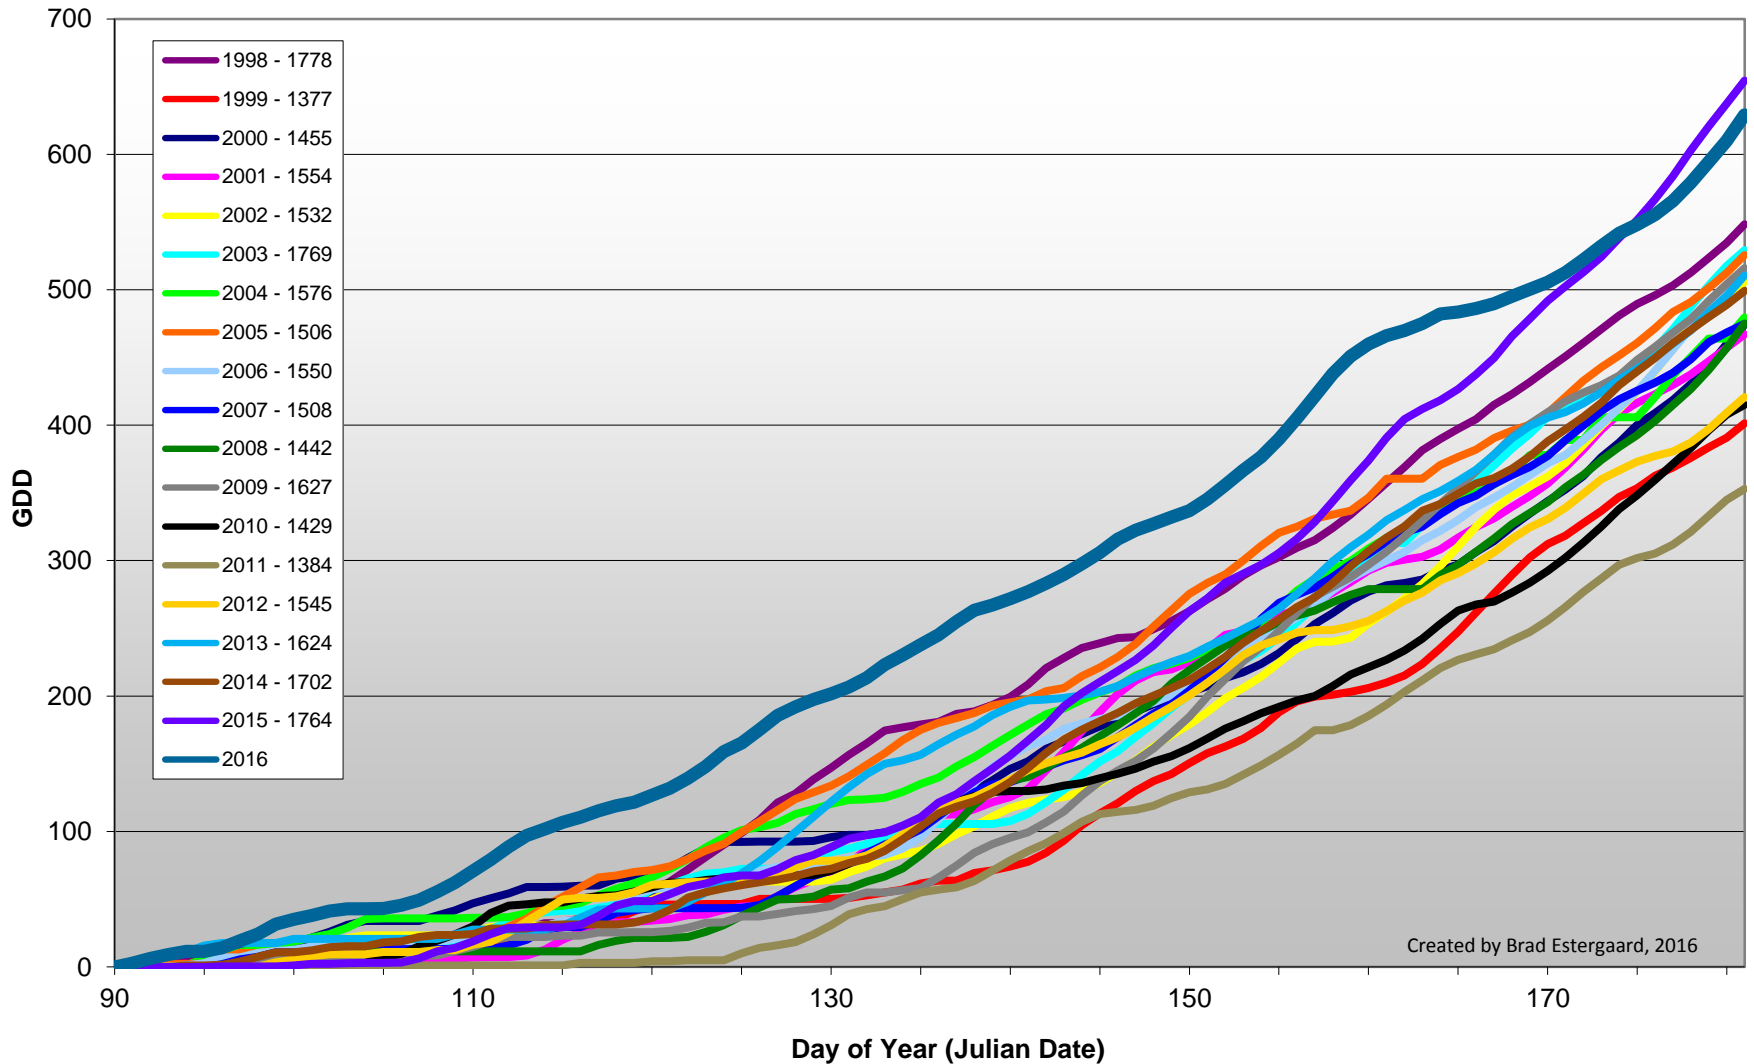

Summerland - Total Monthly Growing Degree Days [JUNE] - 1998-2016

Summerland - Total Monthly Growing Degree Days - April through June - 1998-2016

Created by Brad Estergaard, 2016

Summerland - Growing Degree Day Accumulation - 1998-2016 - April through June

Created by Brad Estergaard, 2016

Summerland - Growing Degree Day Accumulation - 1998-2016

Osoyoos - Total Monthly Growing Degree Days [JUNE] - 1998-2016

Created by Brad Estergaard, 2016

June

Month

Osoyoos - Total Monthly Growing Degree Days - April through June - 1998-2016

Created by Brad Estergaard, 2016

Month

Osoyoos - Growing Degree Day Accumulation - 1998-2016 - April through June

Created by Brad Estergaard, 2016

Osoyoos - Growing Degree Day Accumulation - 1998-2016

Created by Brad Estergaard, 2016