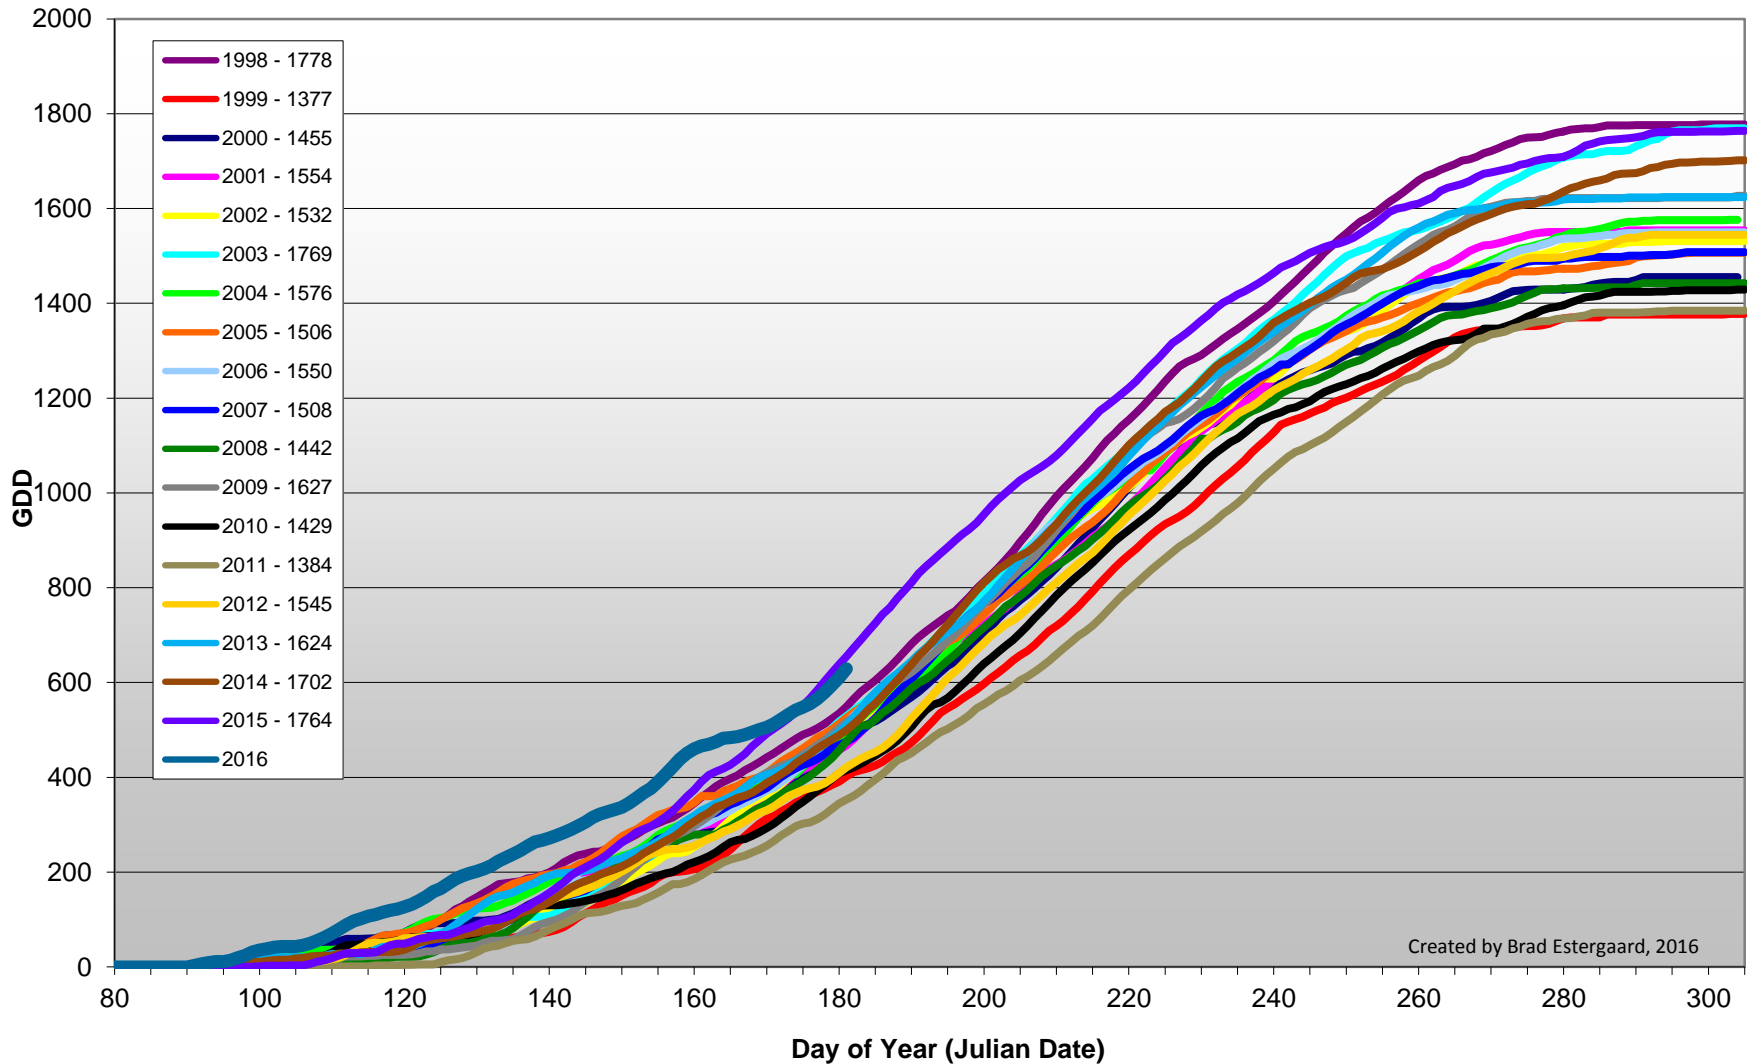

Summerland - Total Monthly Growing Degree Days [JUNE] - 1998-2016

Summerland - Total Monthly Growing Degree Days - April through June - 1998-2016

Created by Brad Estergaard, 2016

Summerland - Growing Degree Day Accumulation - 1998-2016 - April through June

Created by Brad Estergaard, 2016

Summerland - Growing Degree Day Accumulation - 1998-2016

Osoyoos - Total Monthly Growing Degree Days [JUNE] - 1998-2016

Created by Brad Estergaard, 2016

June

Month

Osoyoos - Total Monthly Growing Degree Days - April through June - 1998-2016

Created by Brad Estergaard, 2016

Month

Osoyoos - Growing Degree Day Accumulation - 1998-2016 - April through June

Created by Brad Estergaard, 2016

Osoyoos - Growing Degree Day Accumulation - 1998-2016

Created by Brad Estergaard, 2016