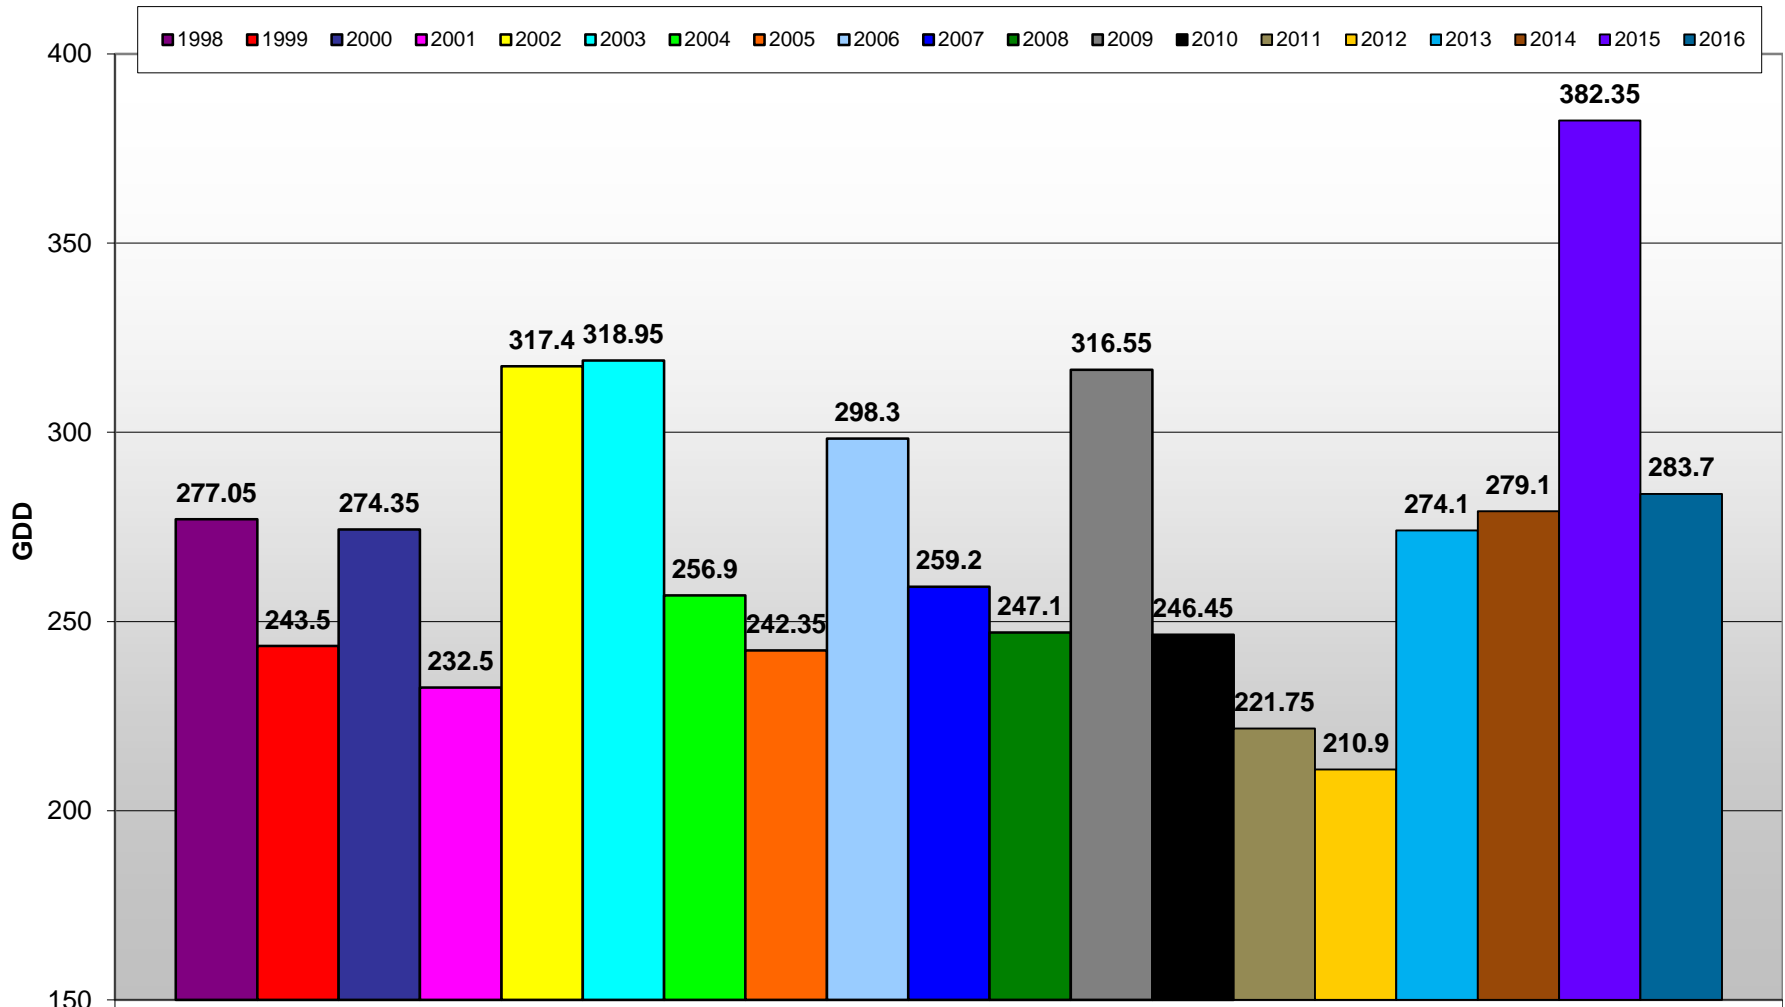

Summerland - Total Monthly Growing Degree Days [JUNE] - 1998-2016

Summerland - Total Monthly Growing Degree Days - April through June - 1998-2016

Created by Brad Estergaard, 2016

Summerland - Growing Degree Day Accumulation - 1998-2016 - April through June

Created by Brad Estergaard, 2016

Summerland - Growing Degree Day Accumulation - 1998-2016

Osoyoos - Total Monthly Growing Degree Days [JUNE] - 1998-2016

Created by Brad Estergaard, 2016

June

Month

Osoyoos - Total Monthly Growing Degree Days - April through June - 1998-2016