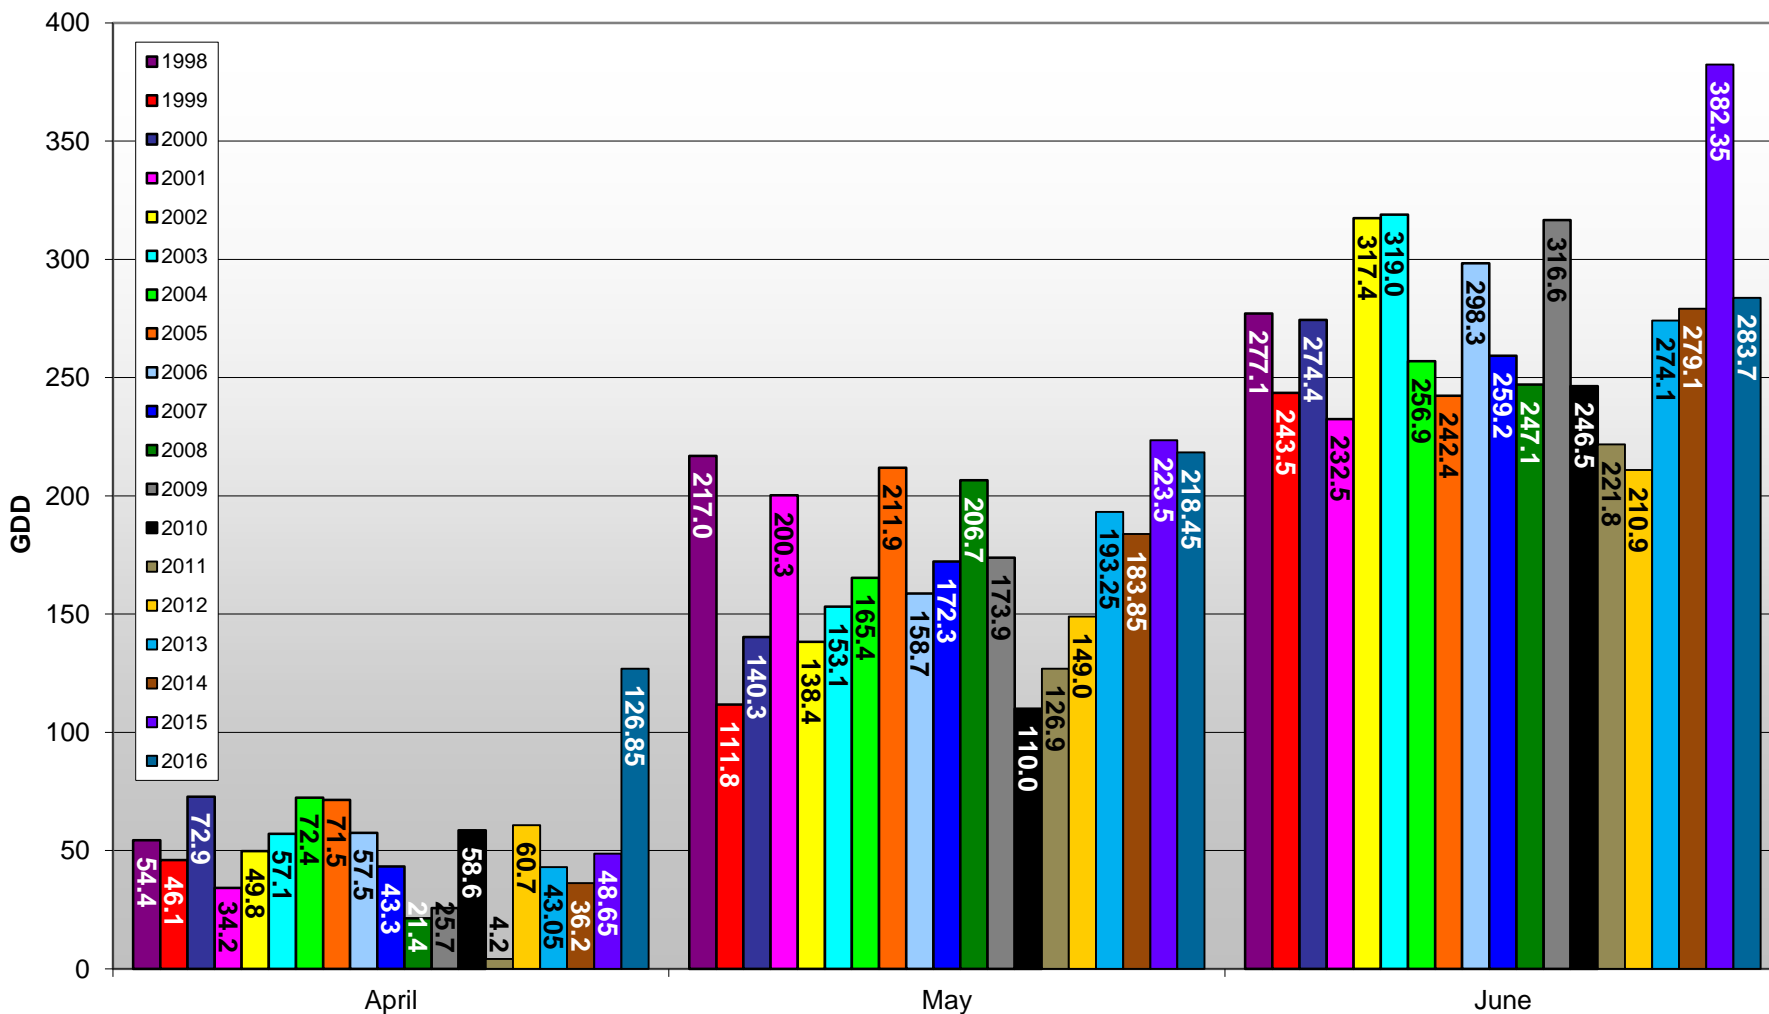

Summerland - Total Monthly Growing Degree Days [JUNE] - 1998-2016

Summerland - Total Monthly Growing Degree Days - April through June - 1998-2016

Created by Brad Estergaard, 2016

Summerland - Growing Degree Day Accumulation - 1998-2016 - April through June

Created by Brad Estergaard, 2016

Summerland - Growing Degree Day Accumulation - 1998-2016

Osoyoos - Total Monthly Growing Degree Days [JUNE] - 1998-2016

Created by Brad Estergaard, 2016

June

Month

Osoyoos - Total Monthly Growing Degree Days - April through June - 1998-2016

Created by Brad Estergaard, 2016

Month

Osoyoos - Growing Degree Day Accumulation - 1998-2016 - April through June

Created by Brad Estergaard, 2016

Osoyoos - Growing Degree Day Accumulation - 1998-2016

Created by Brad Estergaard, 2016