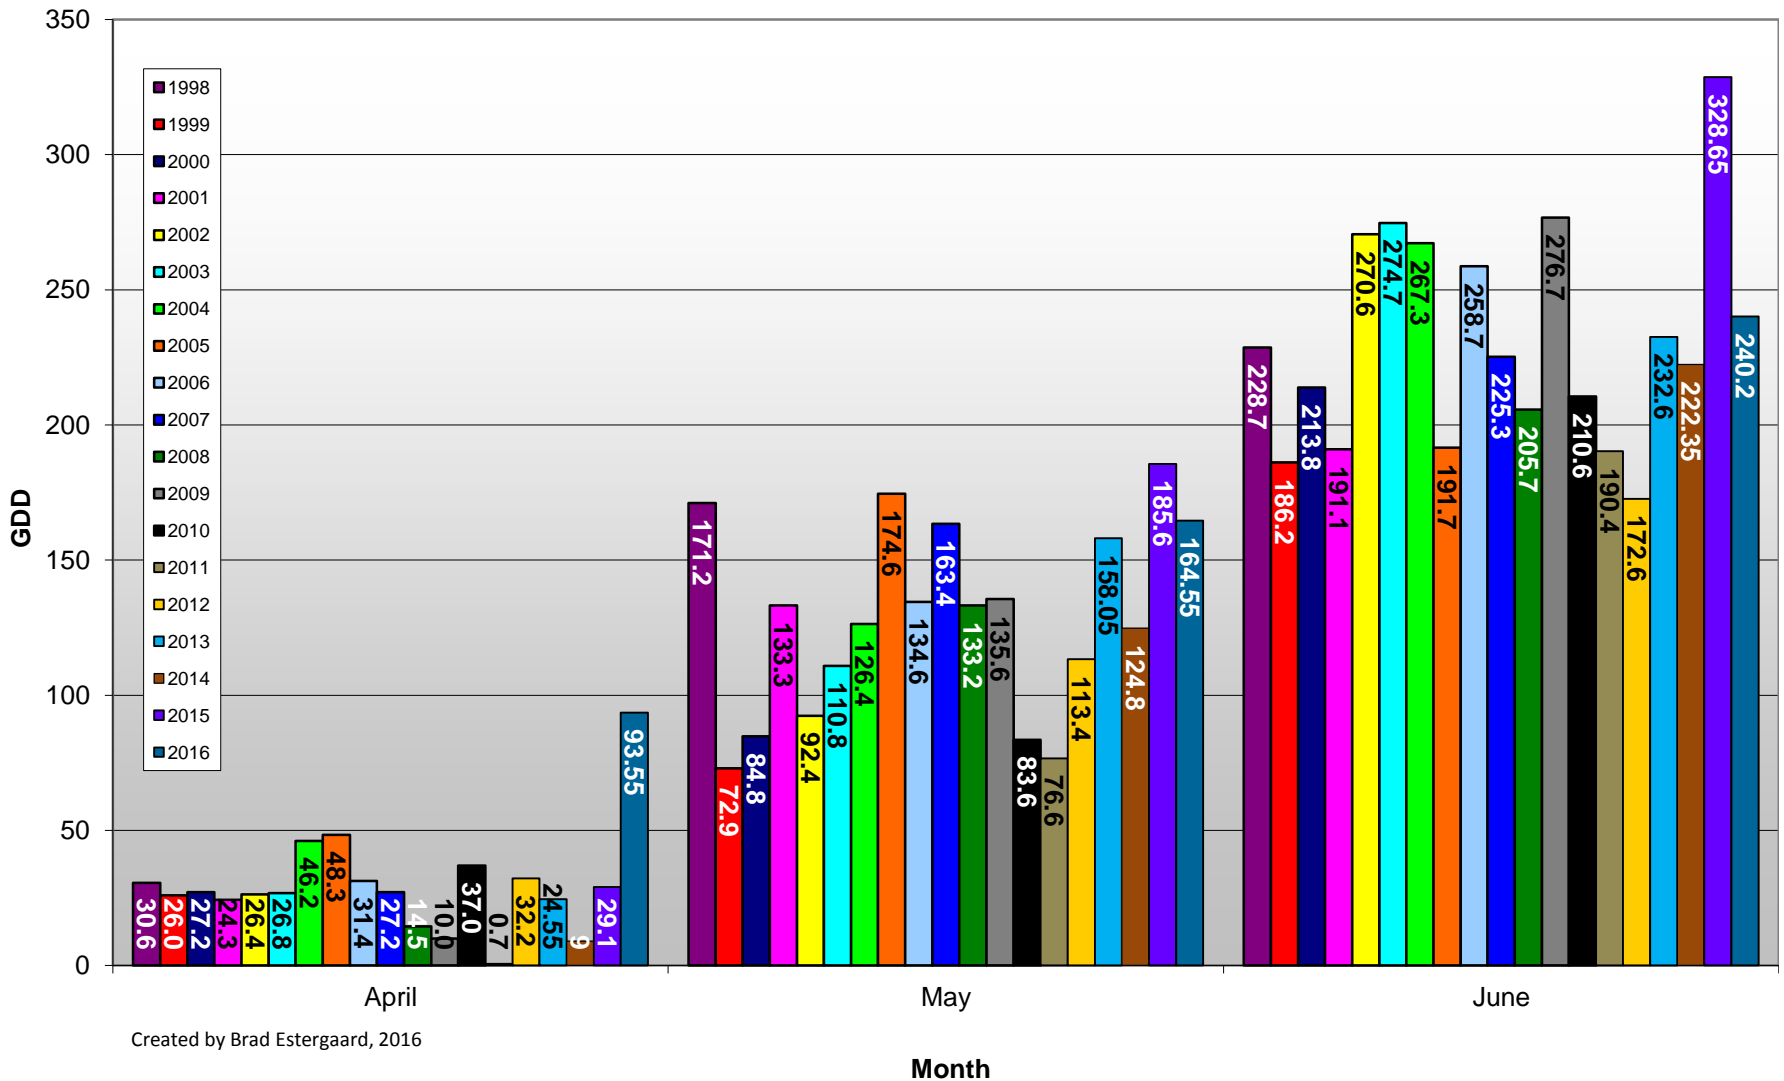

Summerland - Total Monthly Growing Degree Days [JUNE] - 1998-2016

Summerland - Total Monthly Growing Degree Days - April through June - 1998-2016

Created by Brad Estergaard, 2016

Summerland - Growing Degree Day Accumulation - 1998-2016 - April through June

Created by Brad Estergaard, 2016

Summerland - Growing Degree Day Accumulation - 1998-2016

Osoyoos - Total Monthly Growing Degree Days [JUNE] - 1998-2016

Created by Brad Estergaard, 2016

June

Month

Osoyoos - Total Monthly Growing Degree Days - April through June - 1998-2016