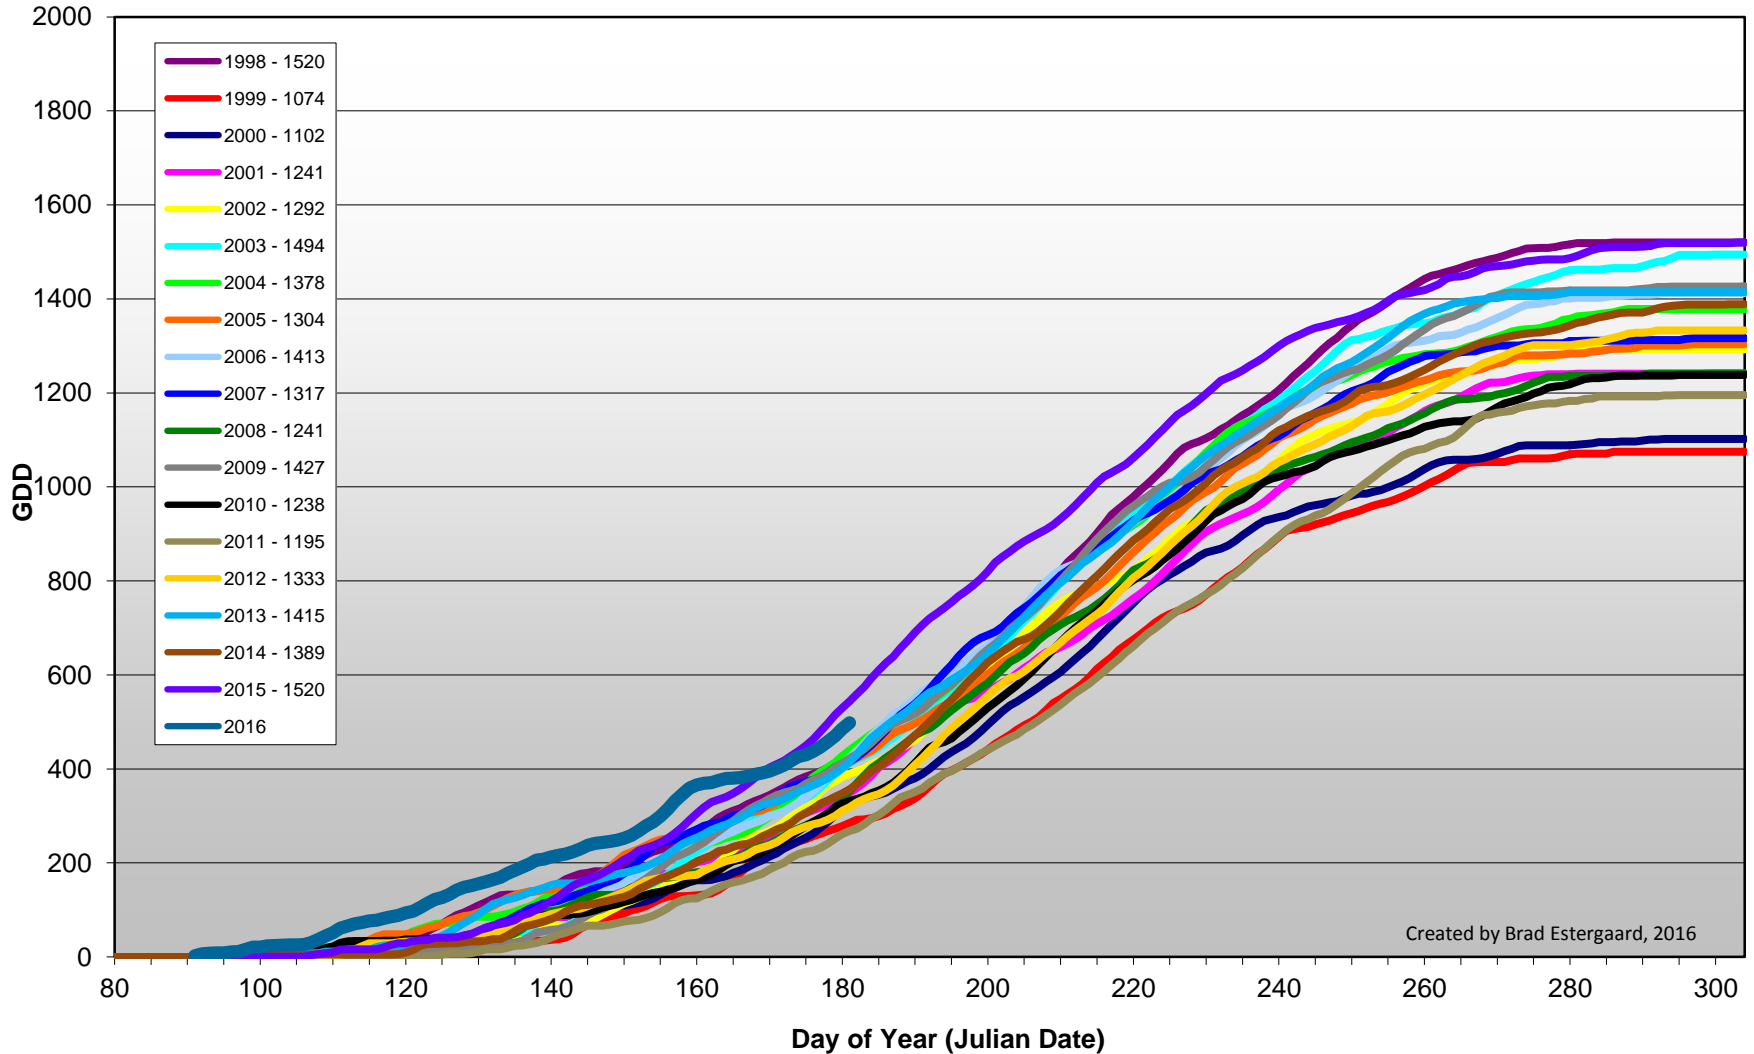

Summerland - Total Monthly Growing Degree Days [JUNE] - 1998-2016

Summerland - Total Monthly Growing Degree Days - April through June - 1998-2016

Created by Brad Estergaard, 2016

Summerland - Growing Degree Day Accumulation - 1998-2016 - April through June

Created by Brad Estergaard, 2016

Summerland - Growing Degree Day Accumulation - 1998-2016

Osoyoos - Total Monthly Growing Degree Days [JUNE] - 1998-2016

Created by Brad Estergaard, 2016

June

Month

Osoyoos - Total Monthly Growing Degree Days - April through June - 1998-2016