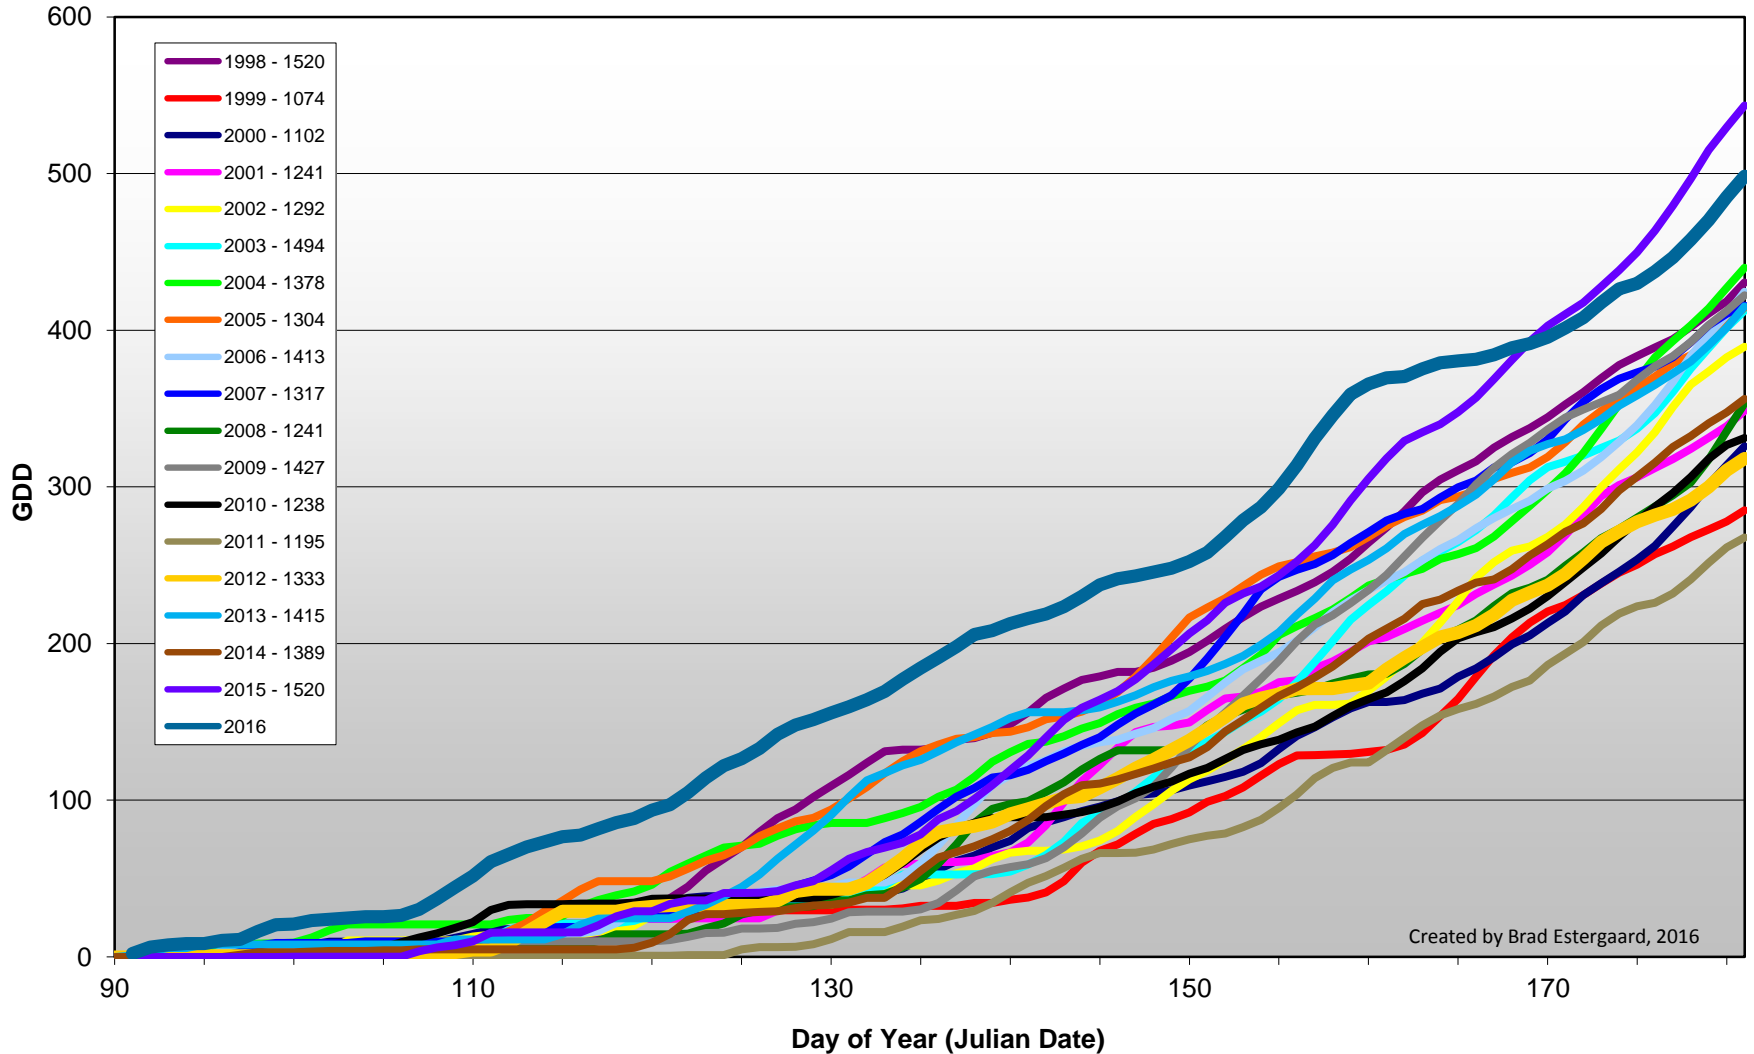

Summerland - Total Monthly Growing Degree Days [JUNE] - 1998-2016

Summerland - Total Monthly Growing Degree Days - April through June - 1998-2016

Created by Brad Estergaard, 2016

Summerland - Growing Degree Day Accumulation - 1998-2016 - April through June

Created by Brad Estergaard, 2016

Summerland - Growing Degree Day Accumulation - 1998-2016

Osoyoos - Total Monthly Growing Degree Days [JUNE] - 1998-2016

Created by Brad Estergaard, 2016

June

Month

Osoyoos - Total Monthly Growing Degree Days - April through June - 1998-2016