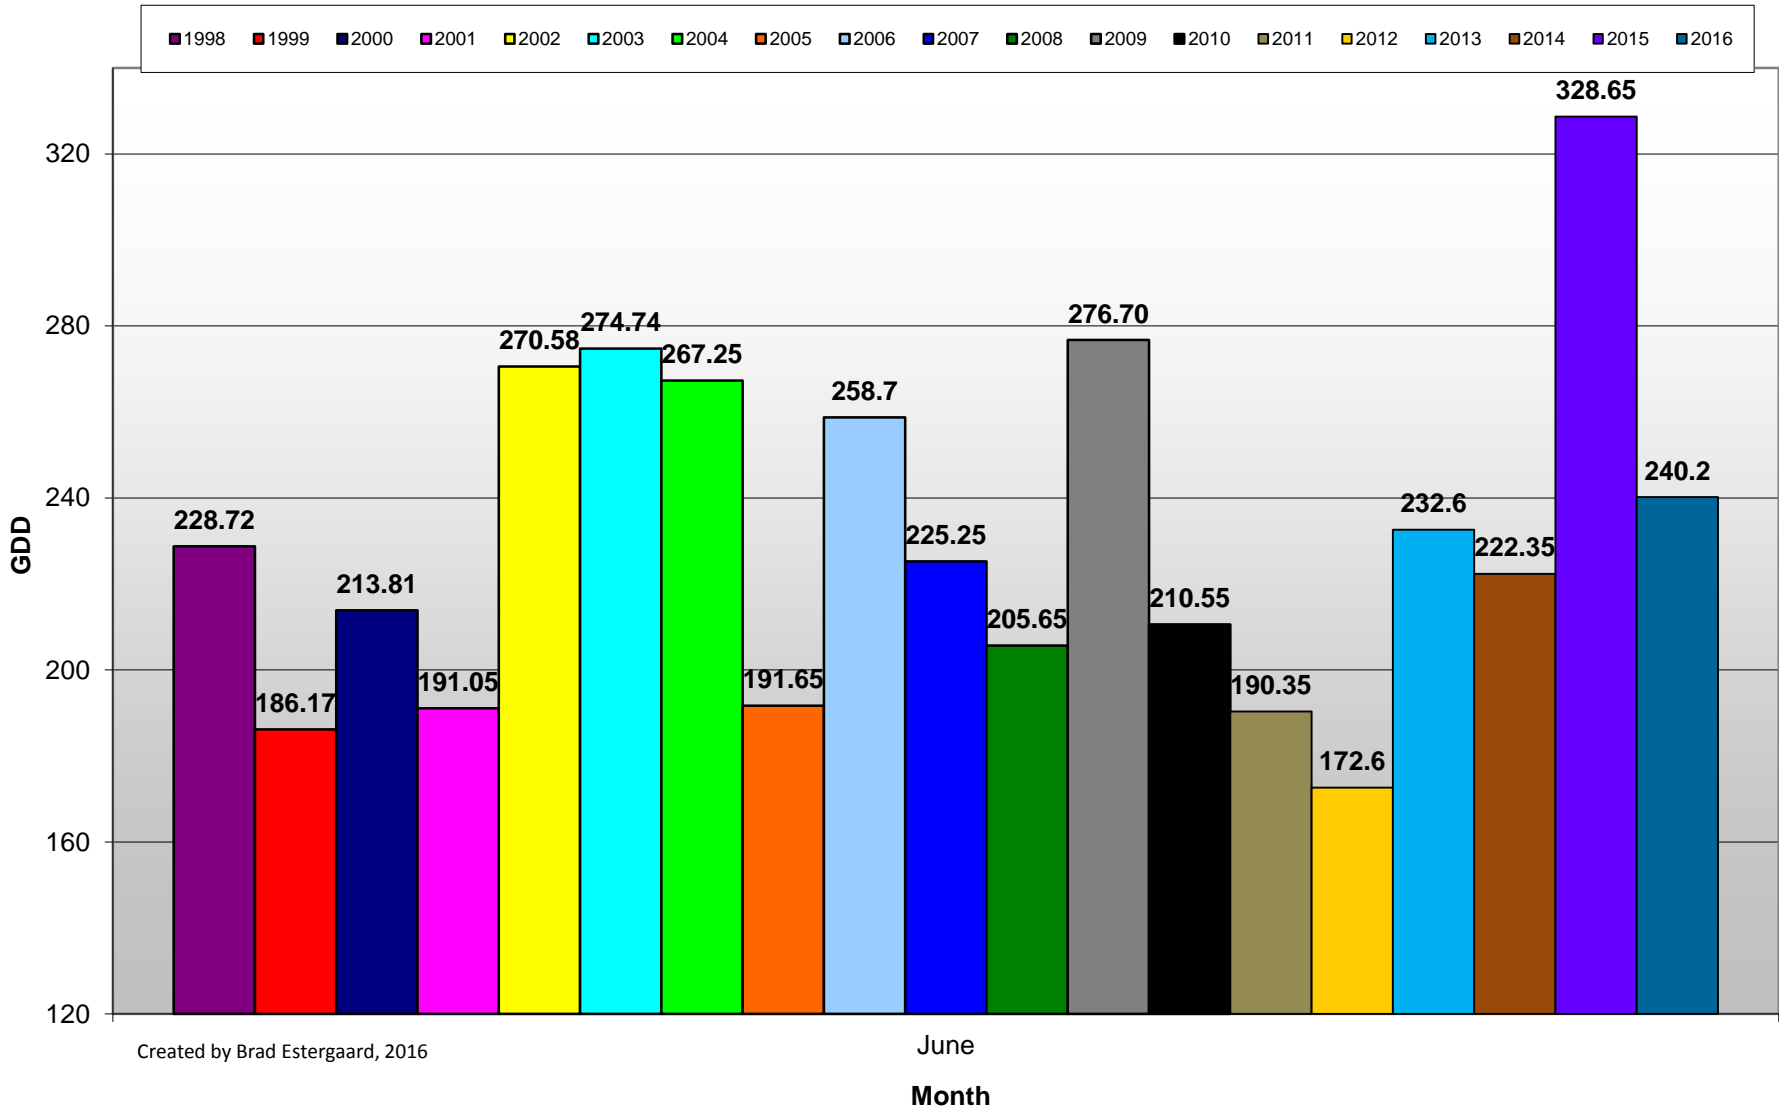

Summerland - Total Monthly Growing Degree Days [JUNE] - 1998-2016

Summerland - Total Monthly Growing Degree Days - April through June - 1998-2016

Created by Brad Estergaard, 2016

Summerland - Growing Degree Day Accumulation - 1998-2016 - April through June

Created by Brad Estergaard, 2016

Summerland - Growing Degree Day Accumulation - 1998-2016

Osoyoos - Total Monthly Growing Degree Days [JUNE] - 1998-2016

Created by Brad Estergaard, 2016

June

Month

Osoyoos - Total Monthly Growing Degree Days - April through June - 1998-2016