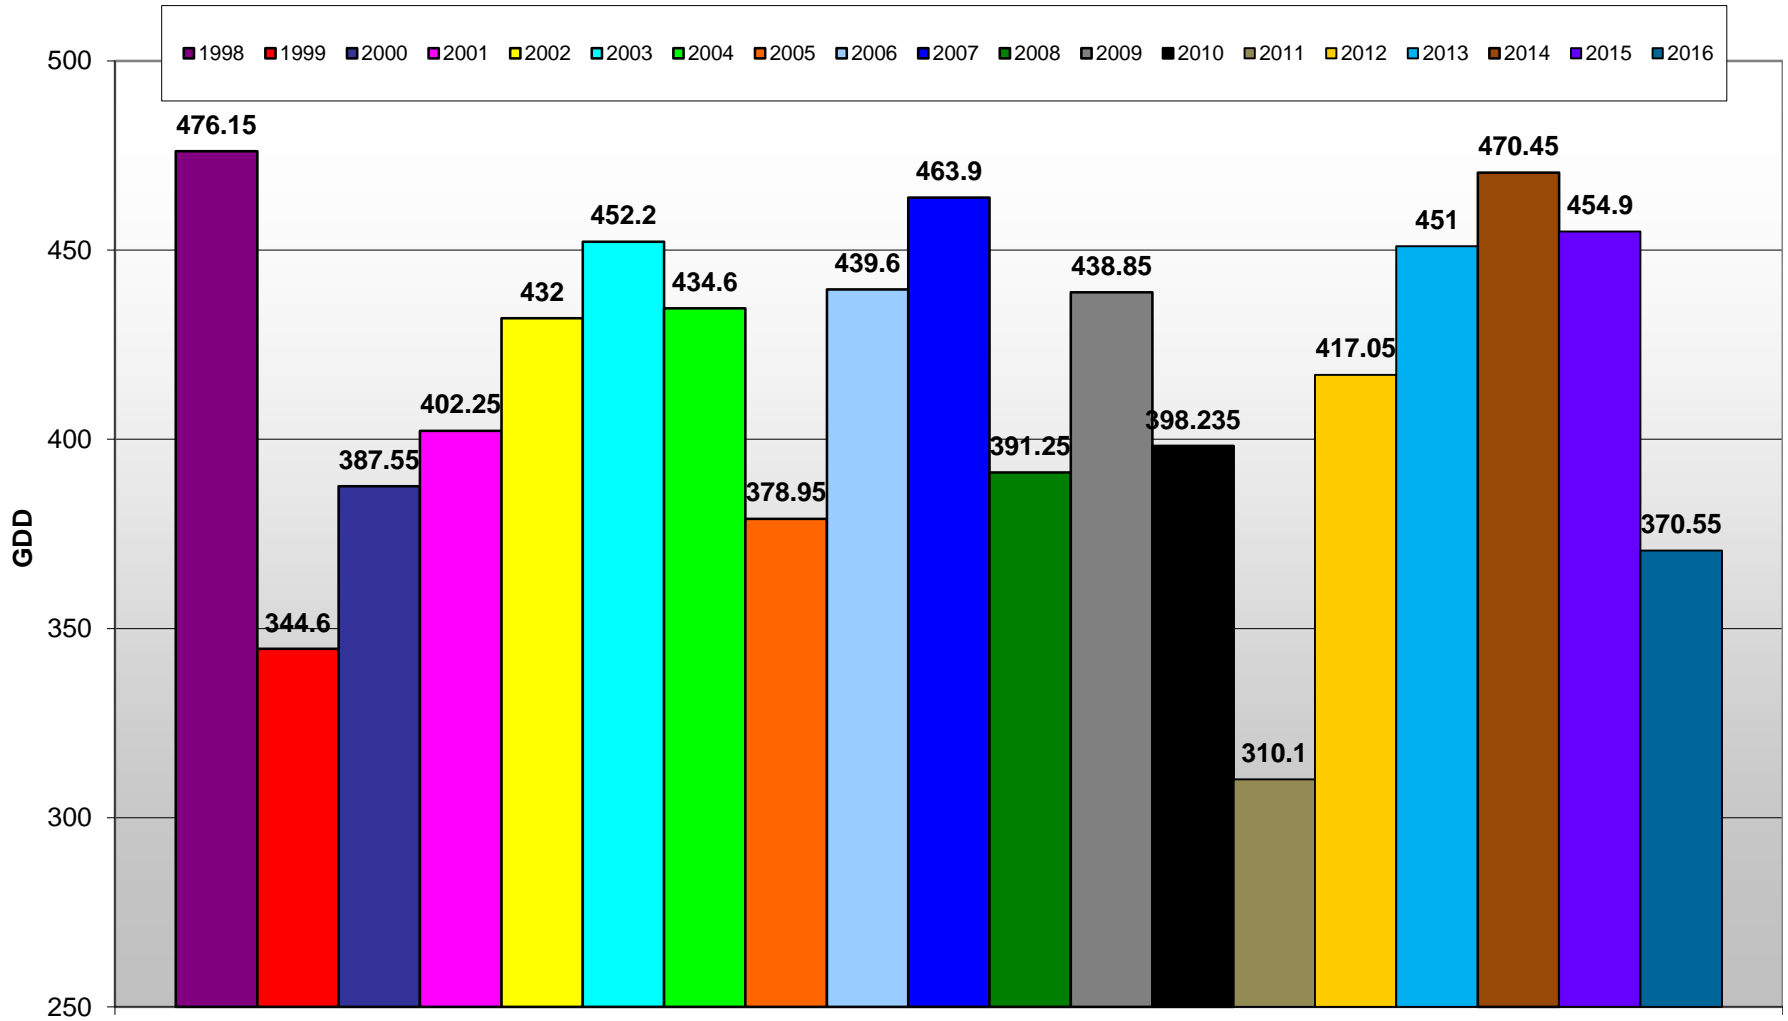

Summerland - Total Monthly Growing Degree Days [JULY] - 1998-2016

Summerland - Growing Degree Day Accumulation - 1998-2016 - April through July

Created by Brad Estergaard, 2016

Summerland - Growing Degree Day Accumulation - 1998-2016

Created by Brad Estergaard, 2016

Osoyoos - Total Monthly Growing Degree Days [JULY] - 1998-2016

Created by Brad Estergaard, 2016

July
Month

Osoyoos - Growing Degree Day Accumulation - 1998-2016 - April through July