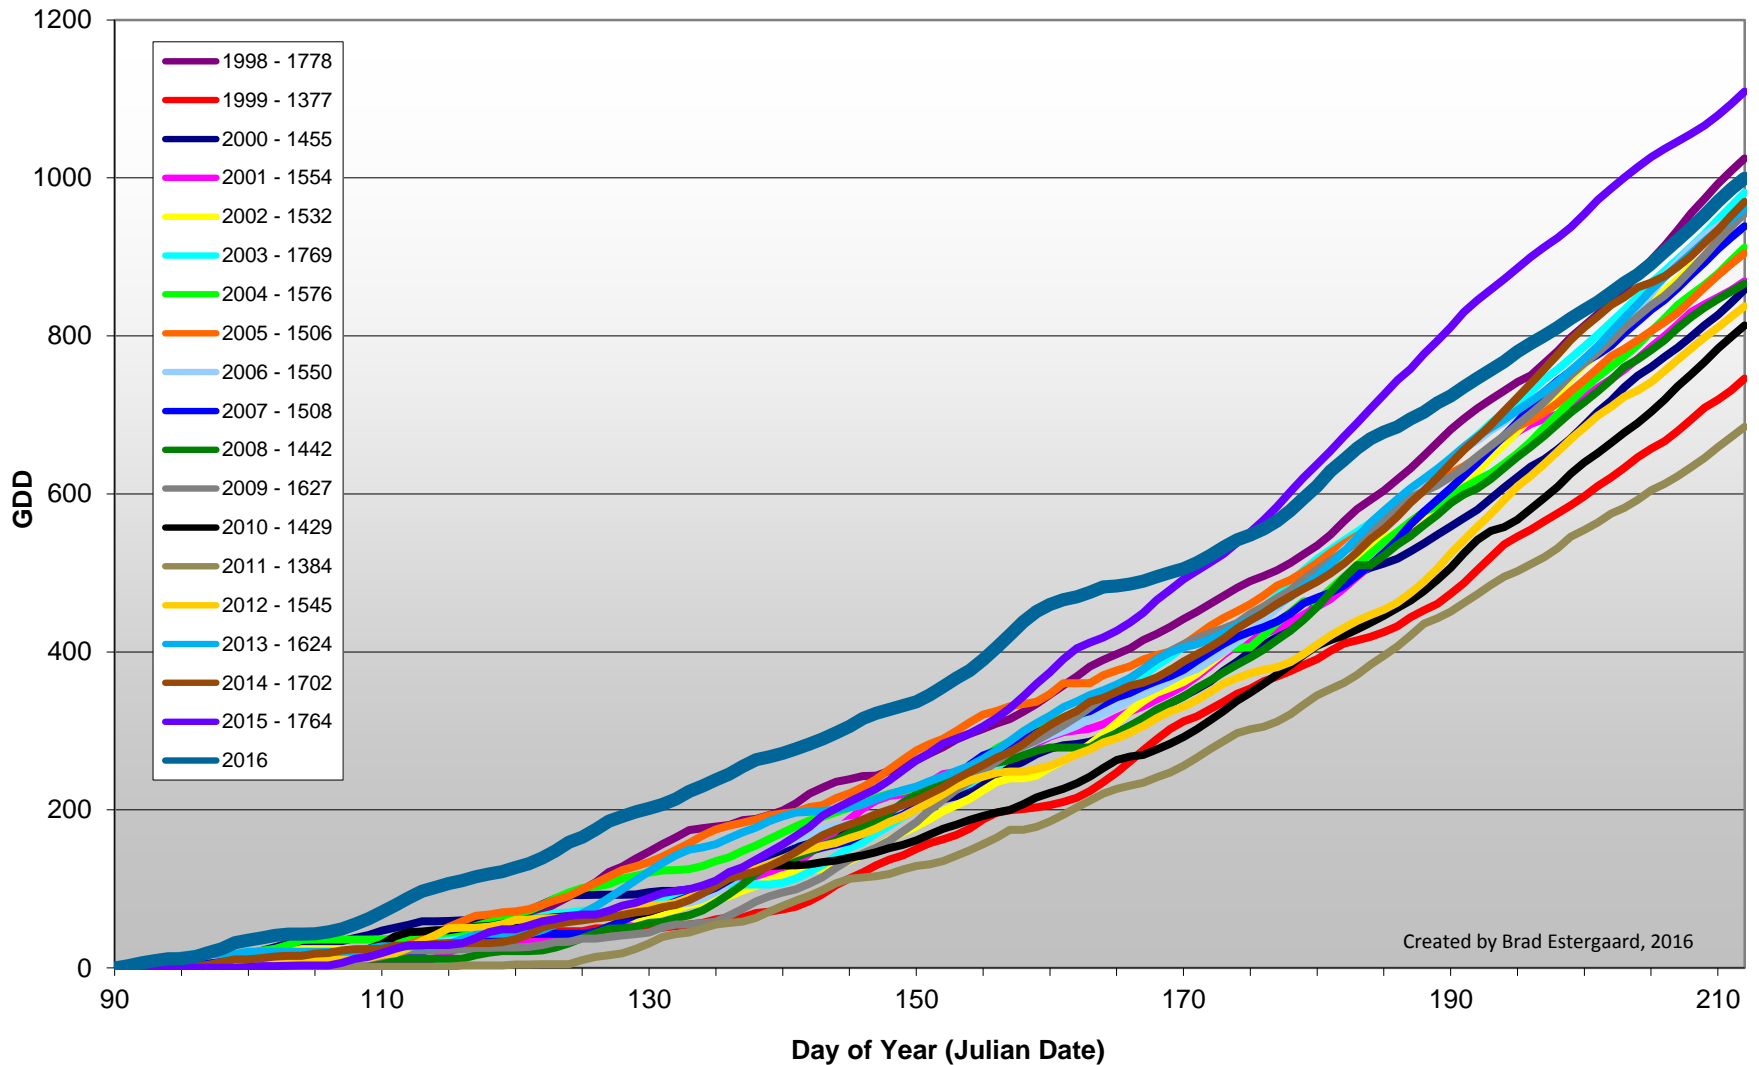

Summerland - Total Monthly Growing Degree Days [JULY] - 1998-2016

Summerland - Growing Degree Day Accumulation - 1998-2016 - April through July

Created by Brad Estergaard, 2016

Summerland - Growing Degree Day Accumulation - 1998-2016

Created by Brad Estergaard, 2016

Osoyoos - Total Monthly Growing Degree Days [JULY] - 1998-2016

Created by Brad Estergaard, 2016

July
Month

Osoyoos - Growing Degree Day Accumulation - 1998-2016 - April through July