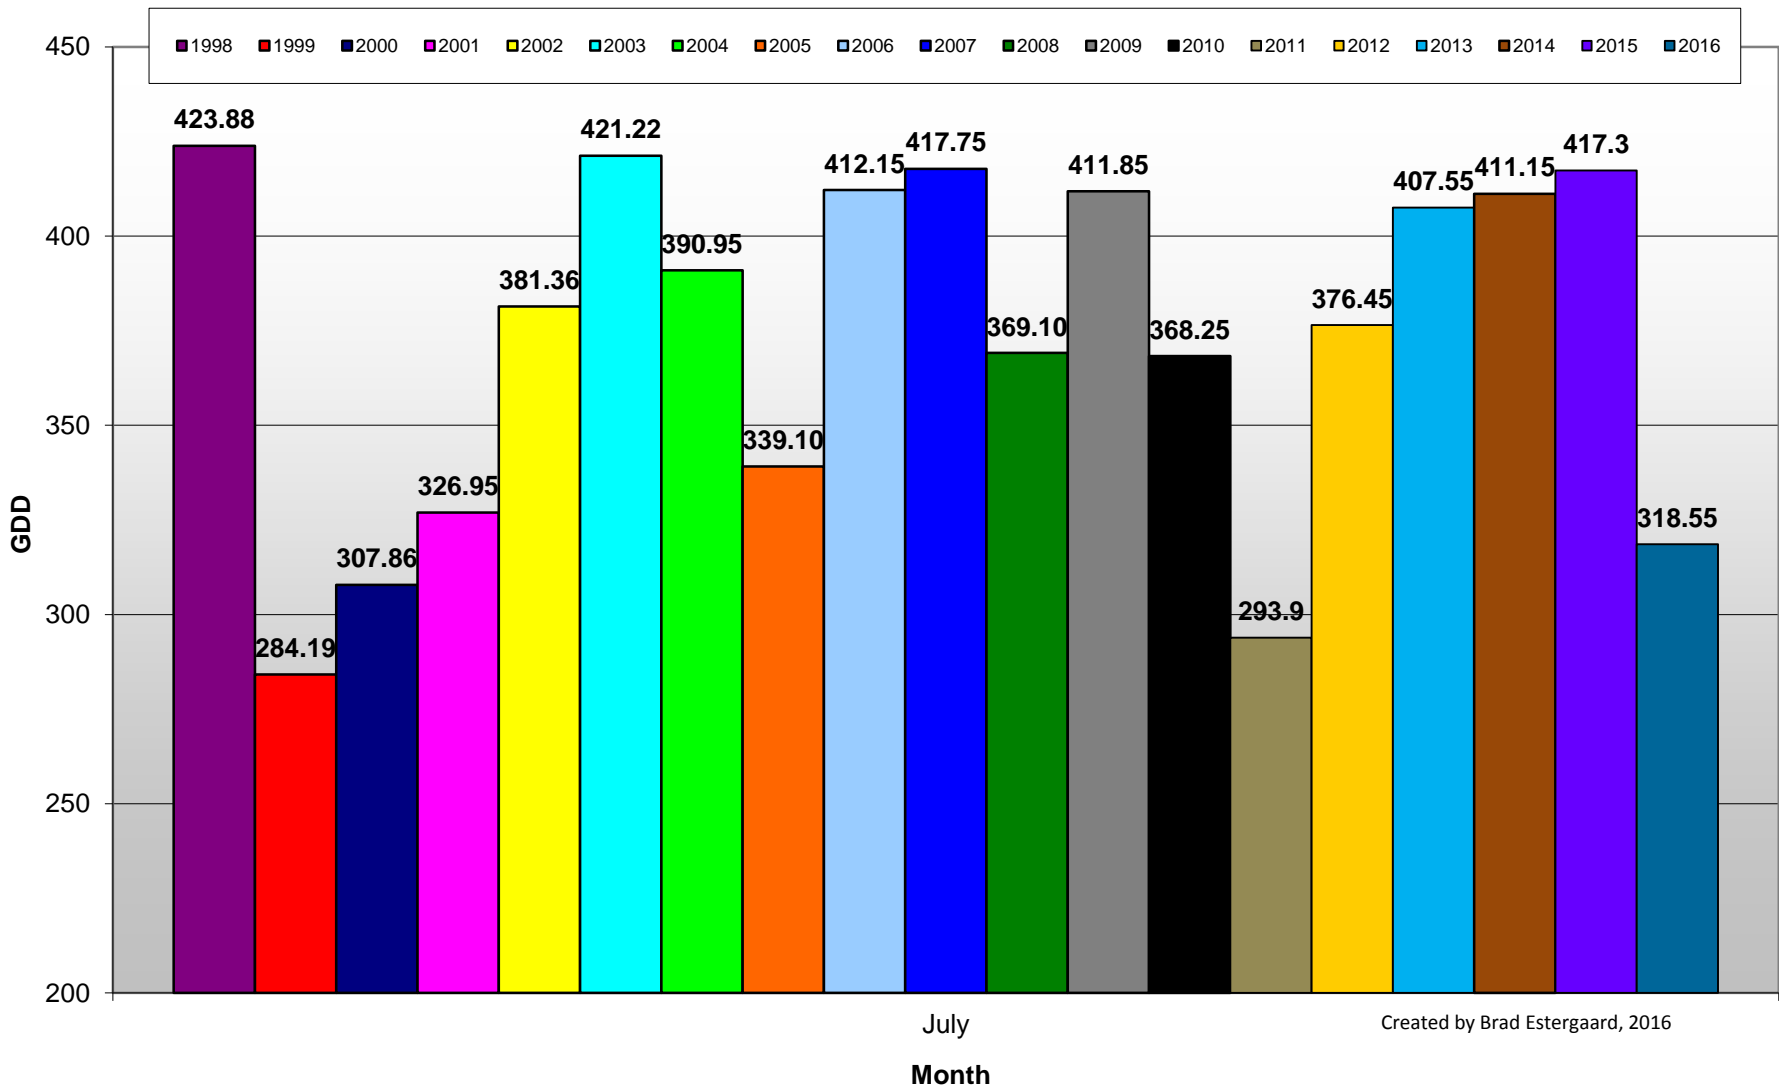

Summerland - Total Monthly Growing Degree Days [JULY] - 1998-2016

Summerland - Growing Degree Day Accumulation - 1998-2016 - April through July

Created by Brad Estergaard, 2016

Summerland - Growing Degree Day Accumulation - 1998-2016

Created by Brad Estergaard, 2016

Osoyoos - Total Monthly Growing Degree Days [JULY] - 1998-2016

Created by Brad Estergaard, 2016

July
Month

Osoyoos - Growing Degree Day Accumulation - 1998-2016 - April through July