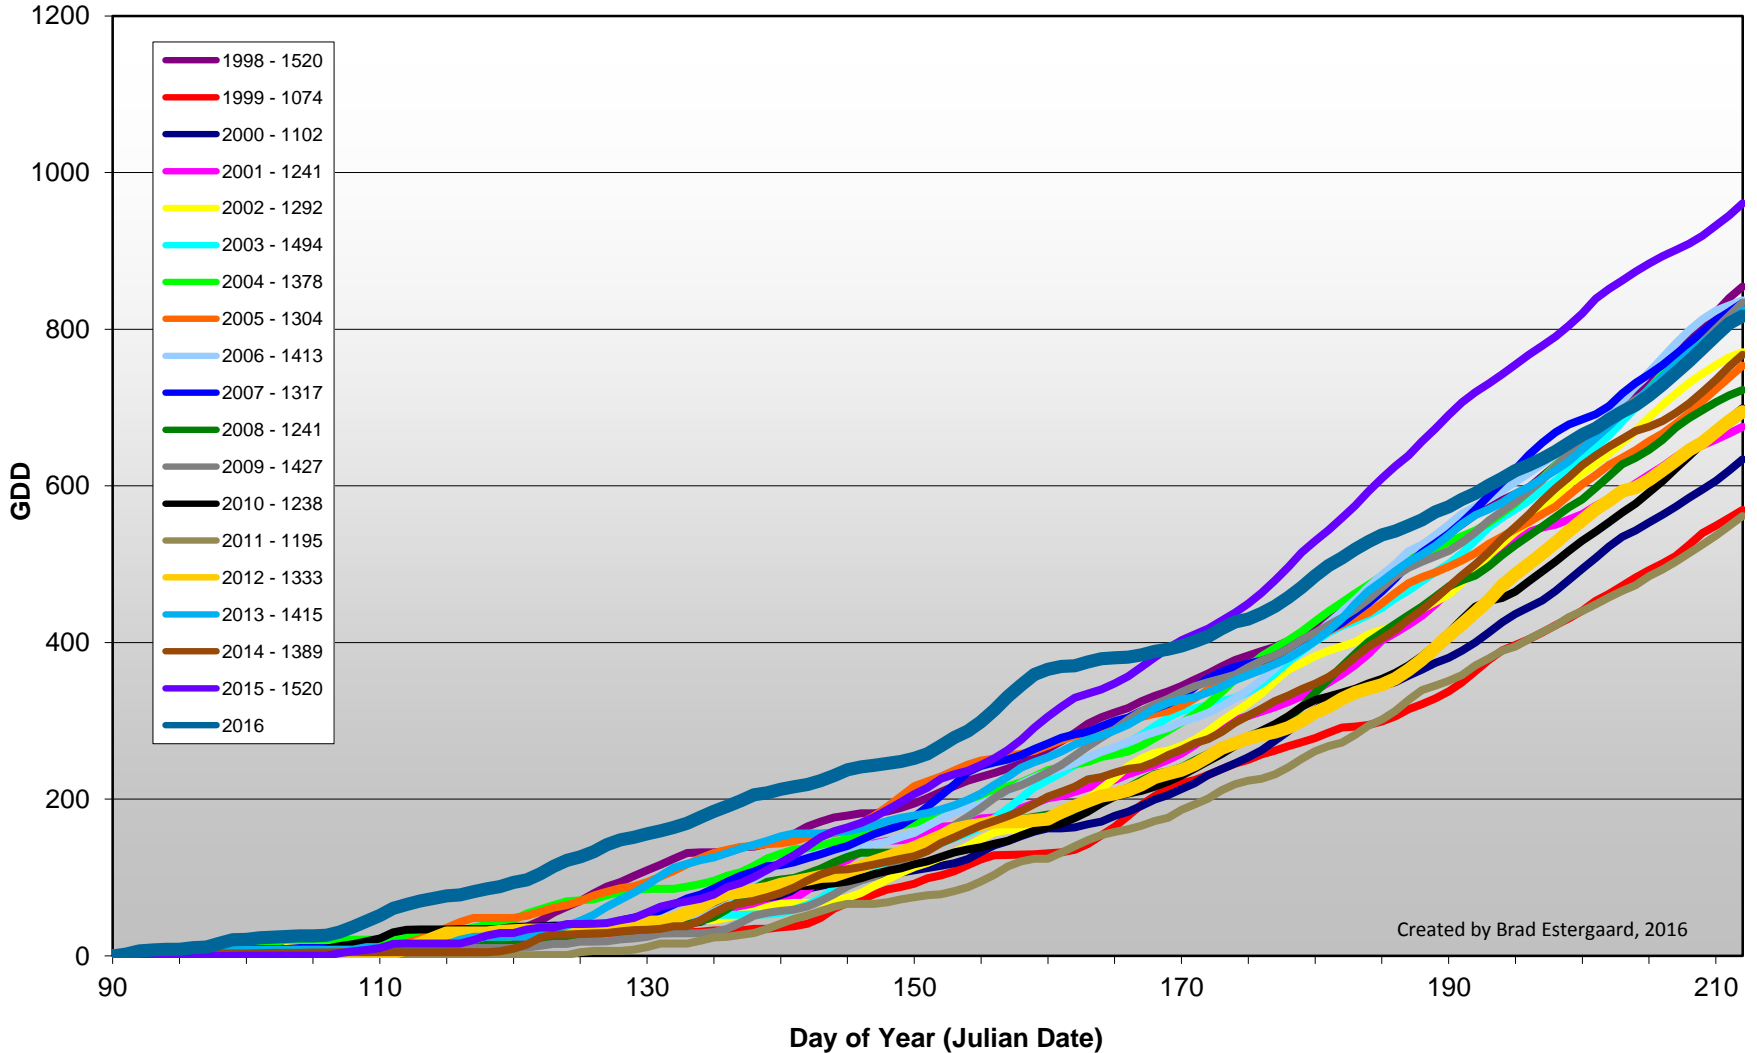

Summerland - Total Monthly Growing Degree Days [JULY] - 1998-2016

Summerland - Growing Degree Day Accumulation - 1998-2016 - April through July

Created by Brad Estergaard, 2016

Summerland - Growing Degree Day Accumulation - 1998-2016

Created by Brad Estergaard, 2016

Osoyoos - Total Monthly Growing Degree Days [JULY] - 1998-2016

Created by Brad Estergaard, 2016

July
Month

Osoyoos - Growing Degree Day Accumulation - 1998-2016 - April through July