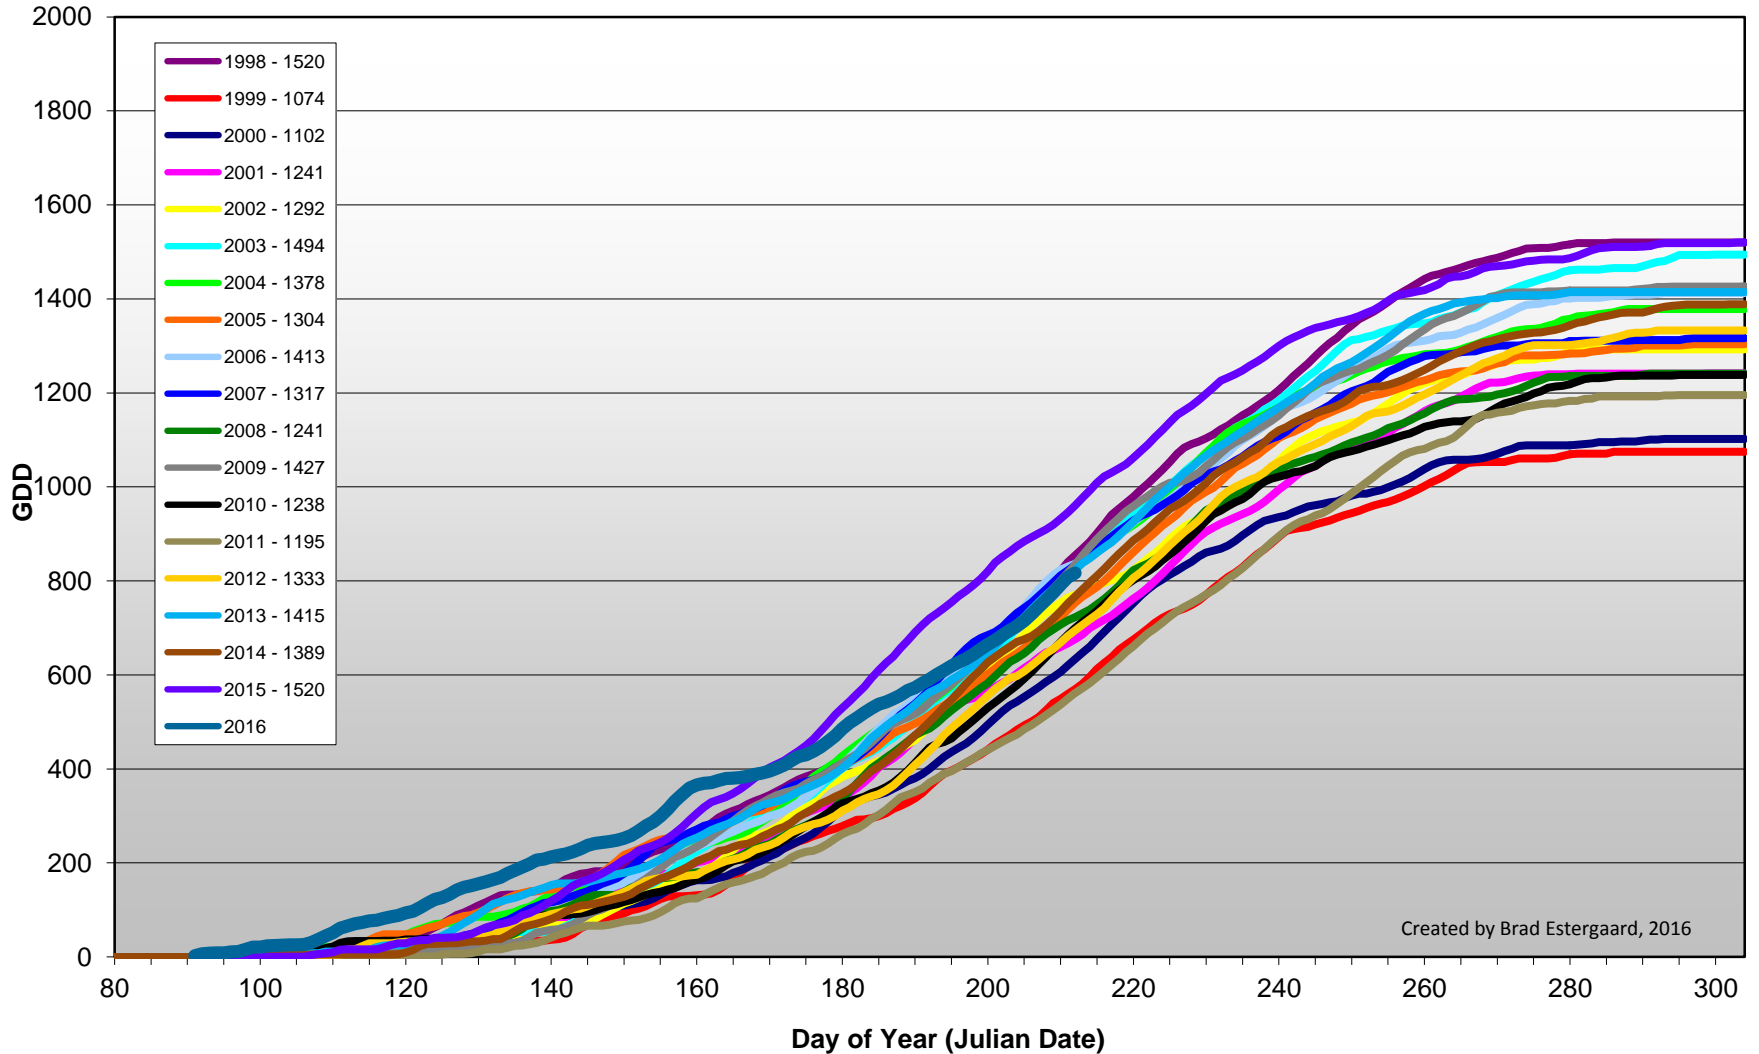

Summerland - Total Monthly Growing Degree Days [JULY] - 1998-2016

Summerland - Growing Degree Day Accumulation - 1998-2016 - April through July

Created by Brad Estergaard, 2016

Summerland - Growing Degree Day Accumulation - 1998-2016

Created by Brad Estergaard, 2016

Osoyoos - Total Monthly Growing Degree Days [JULY] - 1998-2016

Created by Brad Estergaard, 2016

July
Month

Osoyoos - Growing Degree Day Accumulation - 1998-2016 - April through July