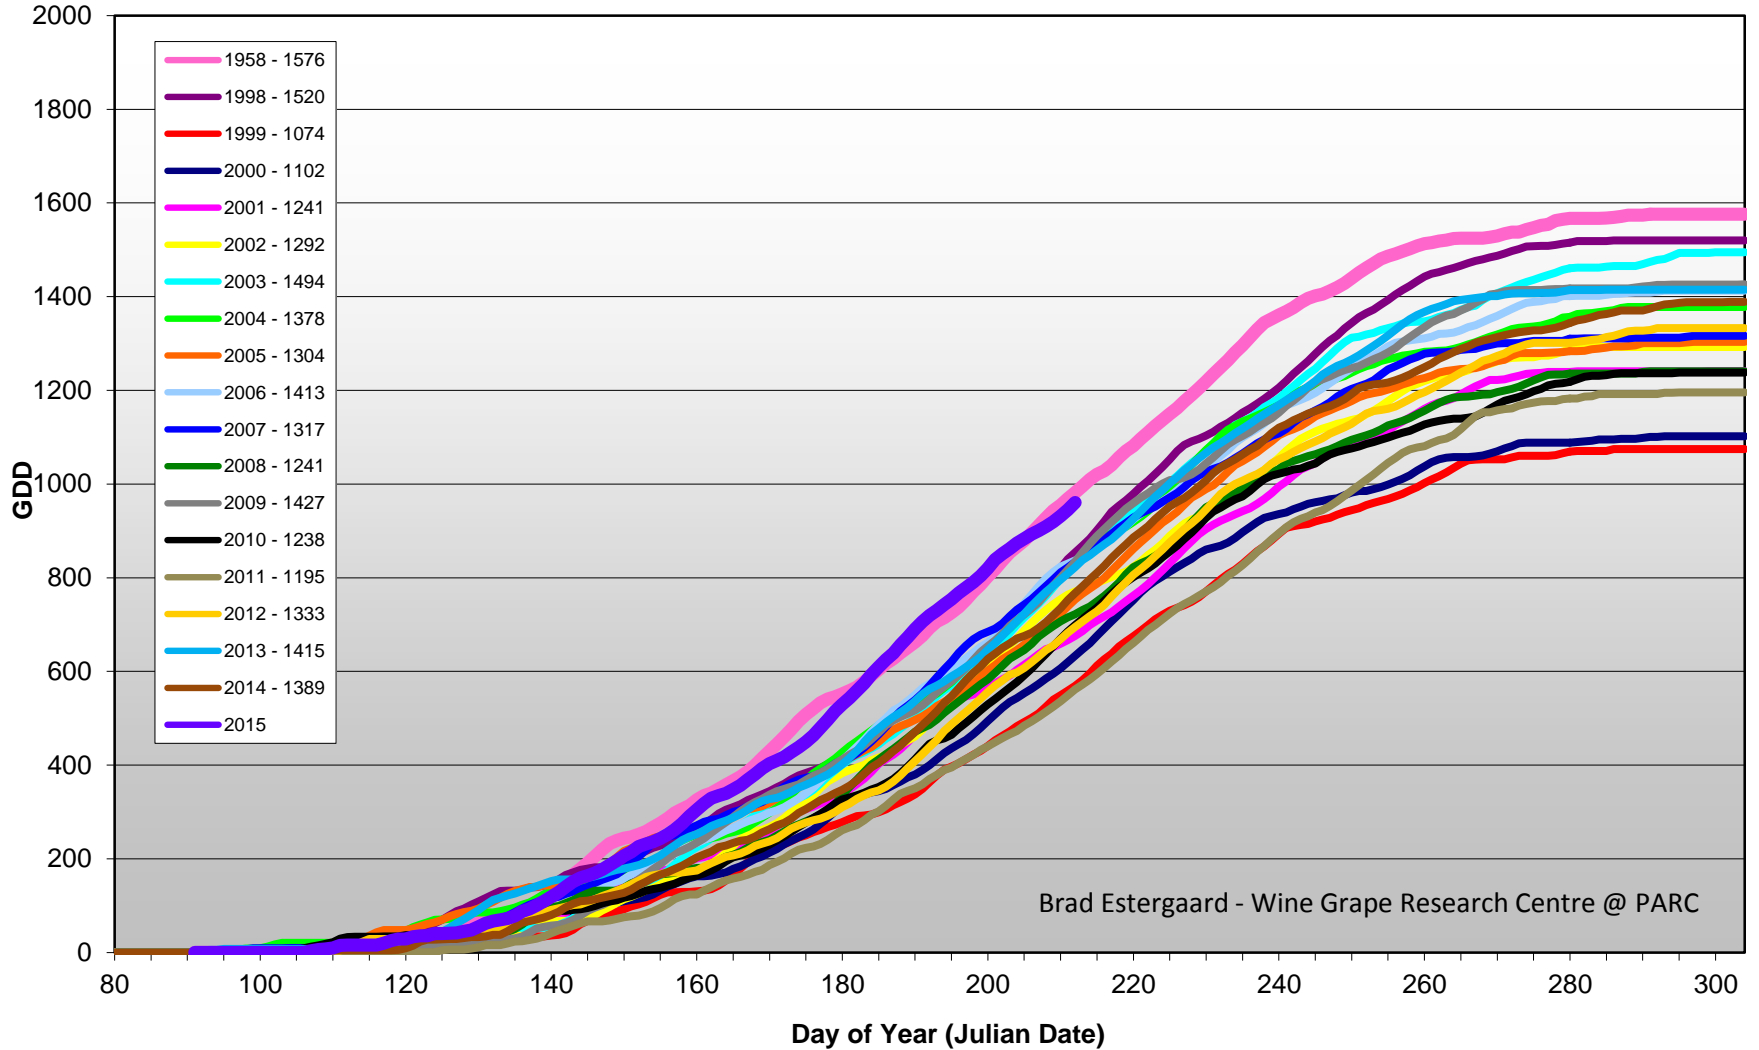

Summerland - Total Monthly Growing Degree Days [JULY] - 1998-2015

July

Month

Brad Estergaard - Wine Grape Research Centre @ PARC

Summerland - Growing Degree Day Accumulation - 1998-2015 - April through July

Summerland - Growing Degree Day Accumulation - 1998-2015 plus 1958

Osoyoos - Total Monthly Growing Degree Days [JULY] - 1998-2015

July
Month

Brad Estergaard - Wine Grape Research Centre @ PARC

Osoyoos - Growing Degree Day Accumulation - 1998-2015 - April through July