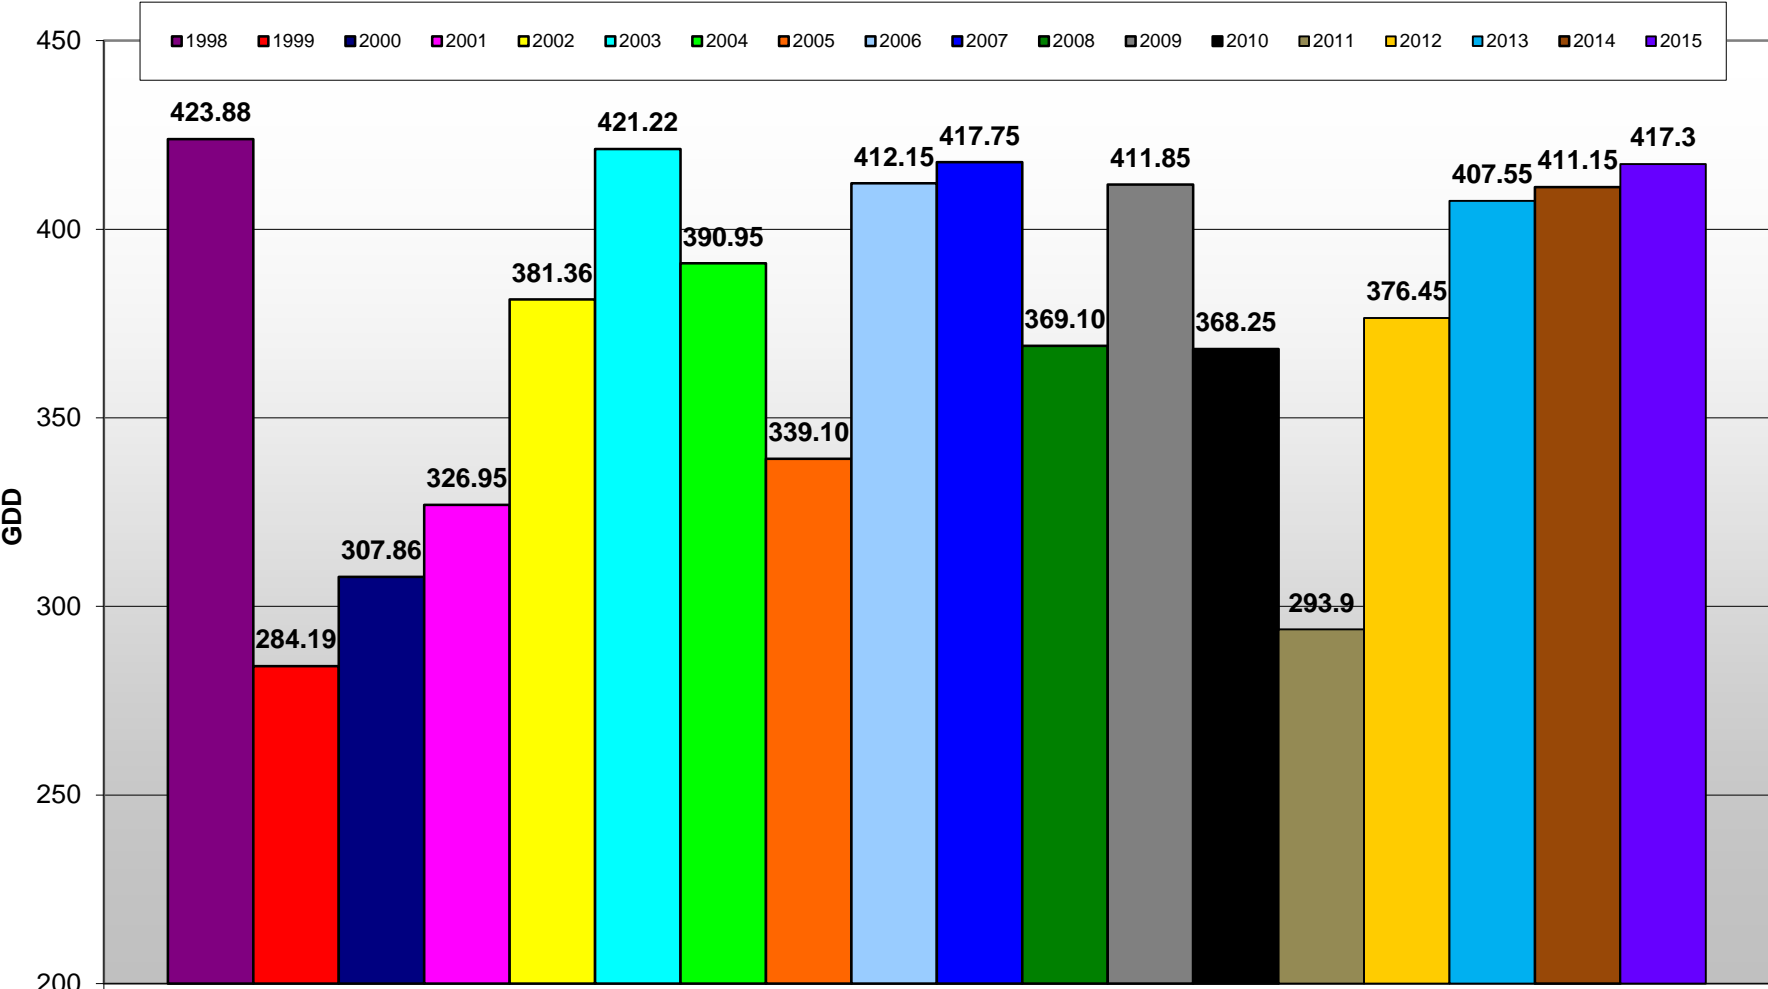

Summerland - Total Monthly Growing Degree Days [JULY] - 1998-2015

July

Month

Brad Estergaard - Wine Grape Research Centre @ PARC

Summerland - Growing Degree Day Accumulation - 1998-2015 - April through July

Summerland - Growing Degree Day Accumulation - 1998-2015 plus 1958

Osoyoos - Total Monthly Growing Degree Days [JULY] - 1998-2015

July
Month

Brad Estergaard - Wine Grape Research Centre @ PARC

Osoyoos - Growing Degree Day Accumulation - 1998-2015 - April through July