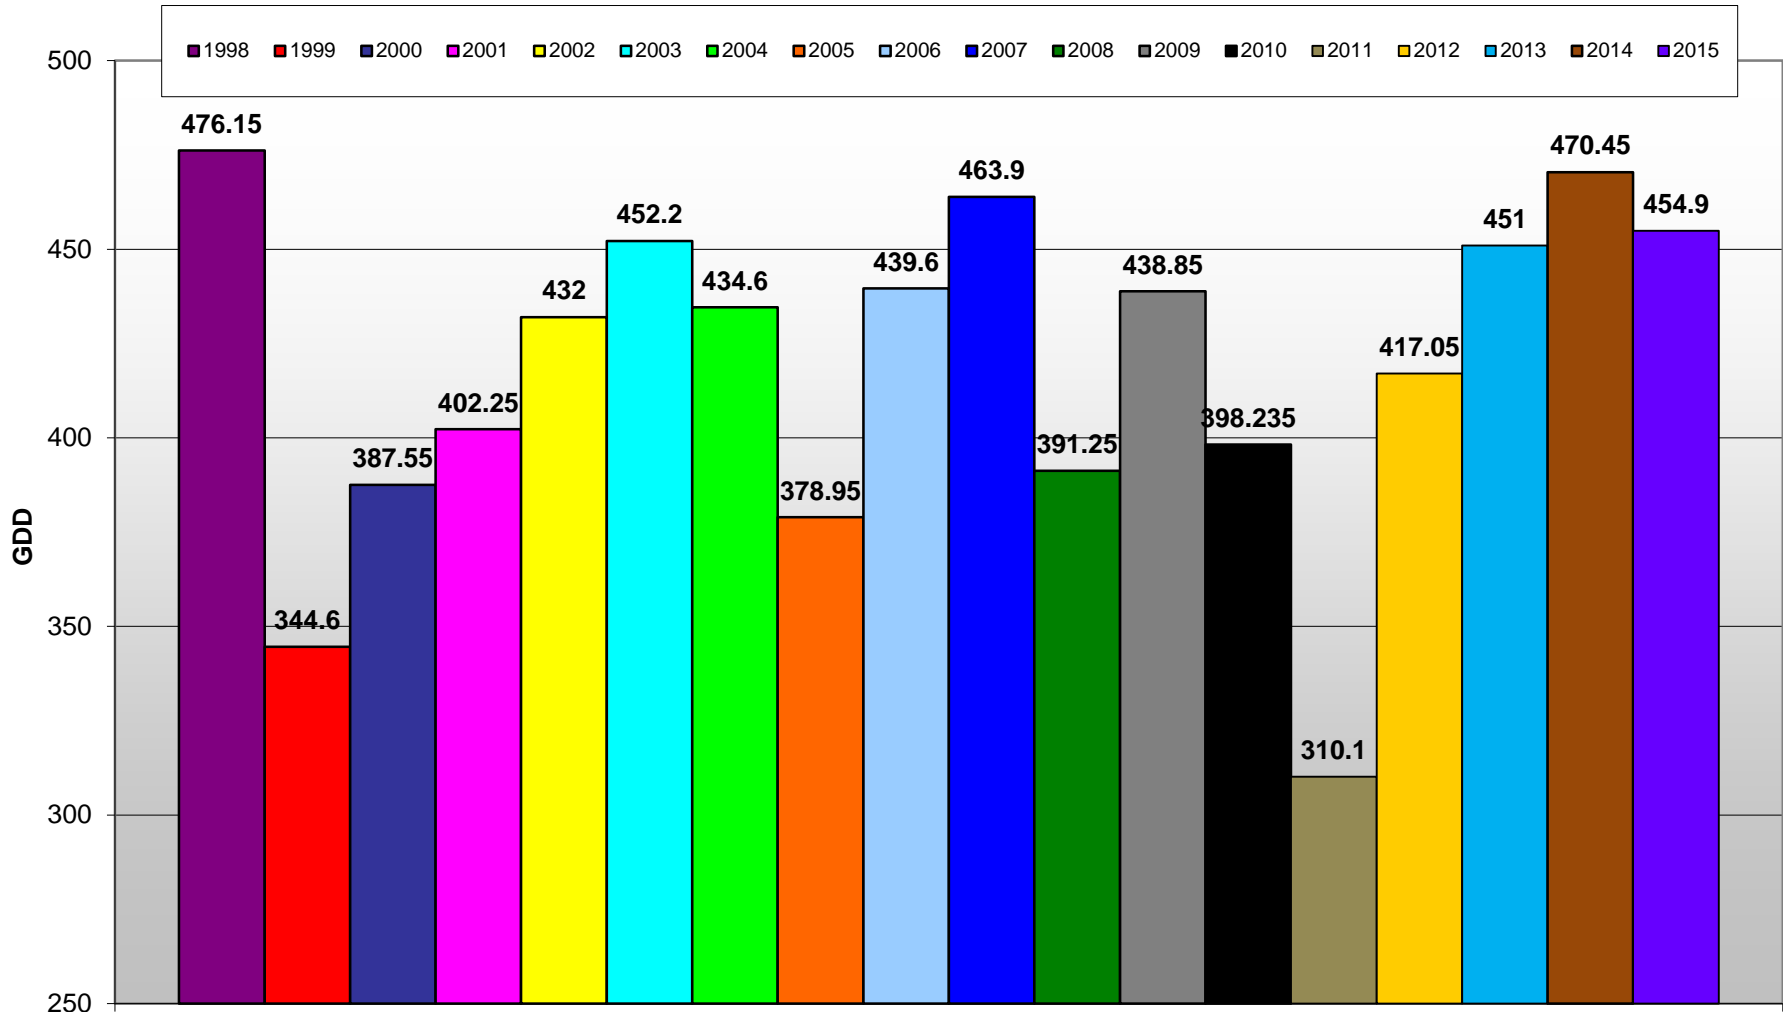

Summerland - Total Monthly Growing Degree Days [JULY] - 1998-2015

July

Month

Brad Estergaard - Wine Grape Research Centre @ PARC

Summerland - Growing Degree Day Accumulation - 1998-2015 - April through July

Summerland - Growing Degree Day Accumulation - 1998-2015 plus 1958

Osoyoos - Total Monthly Growing Degree Days [JULY] - 1998-2015

July
Month

Brad Estergaard - Wine Grape Research Centre @ PARC

Osoyoos - Growing Degree Day Accumulation - 1998-2015 - April through July