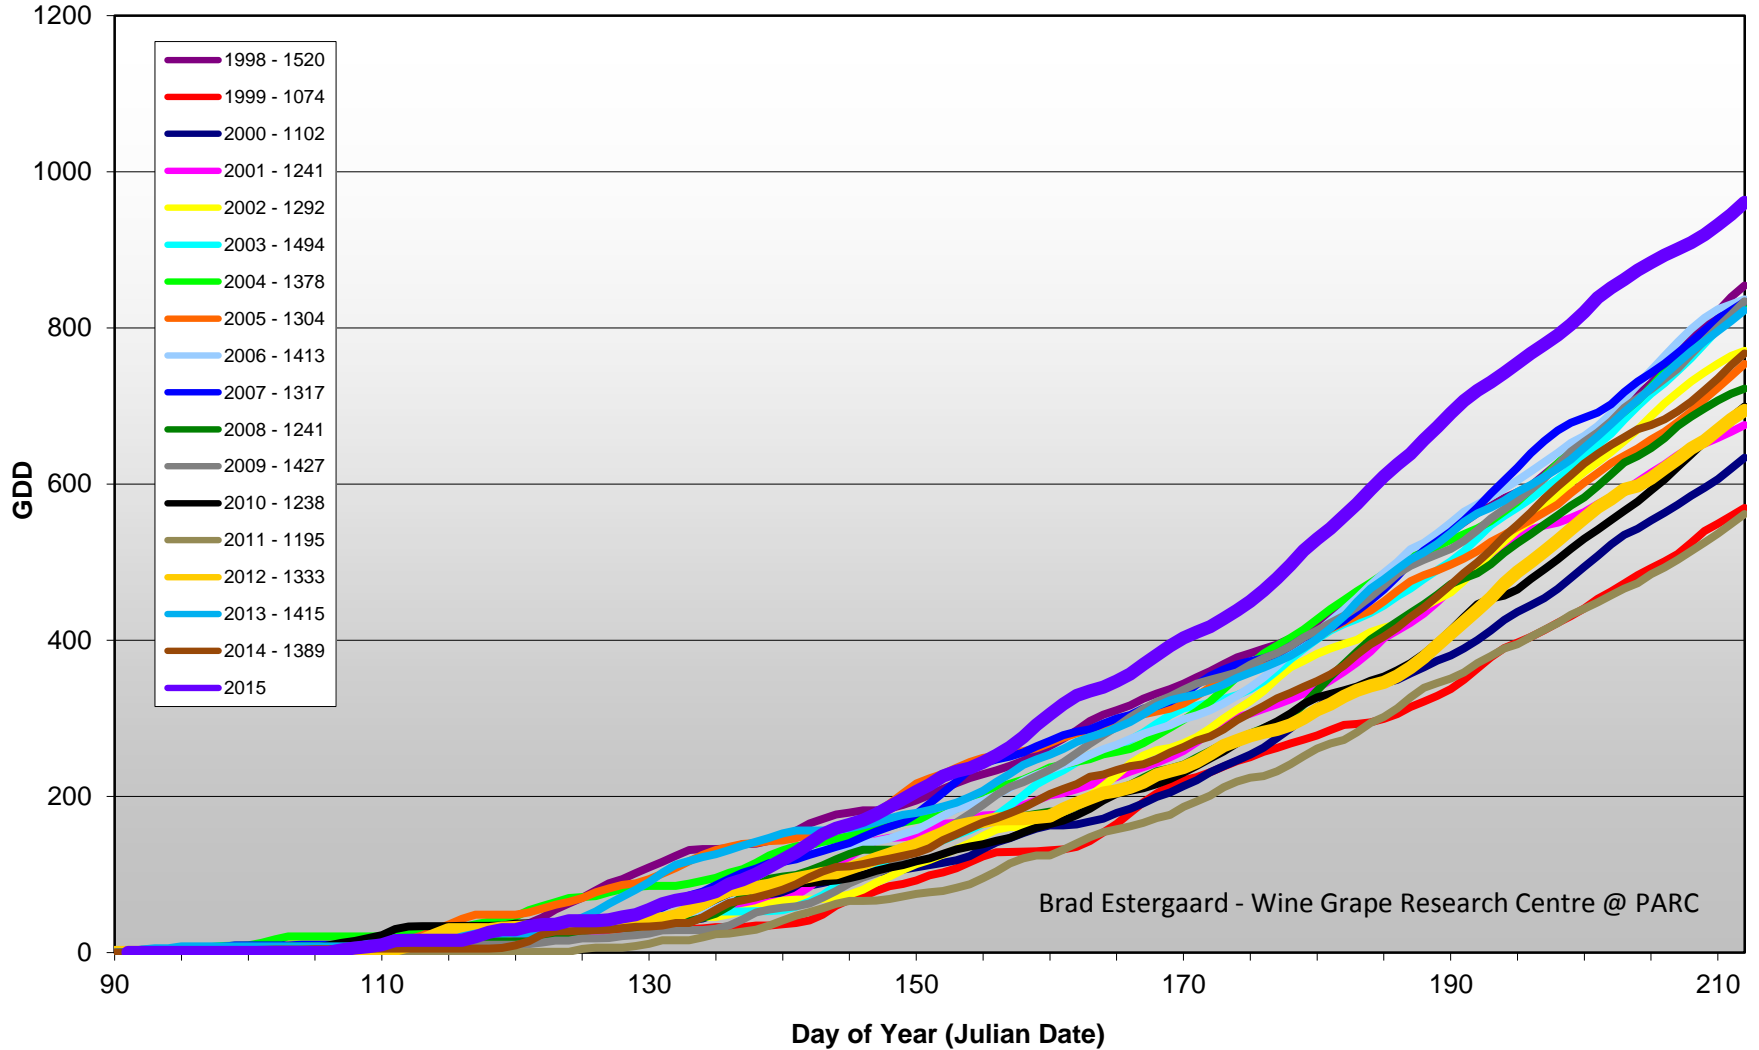

Summerland - Total Monthly Growing Degree Days [JULY] - 1998-2015

July

Month

Brad Estergaard - Wine Grape Research Centre @ PARC

Summerland - Growing Degree Day Accumulation - 1998-2015 - April through July

Summerland - Growing Degree Day Accumulation - 1998-2015 plus 1958

Osoyoos - Total Monthly Growing Degree Days [JULY] - 1998-2015

July
Month

Brad Estergaard - Wine Grape Research Centre @ PARC

Osoyoos - Growing Degree Day Accumulation - 1998-2015 - April through July