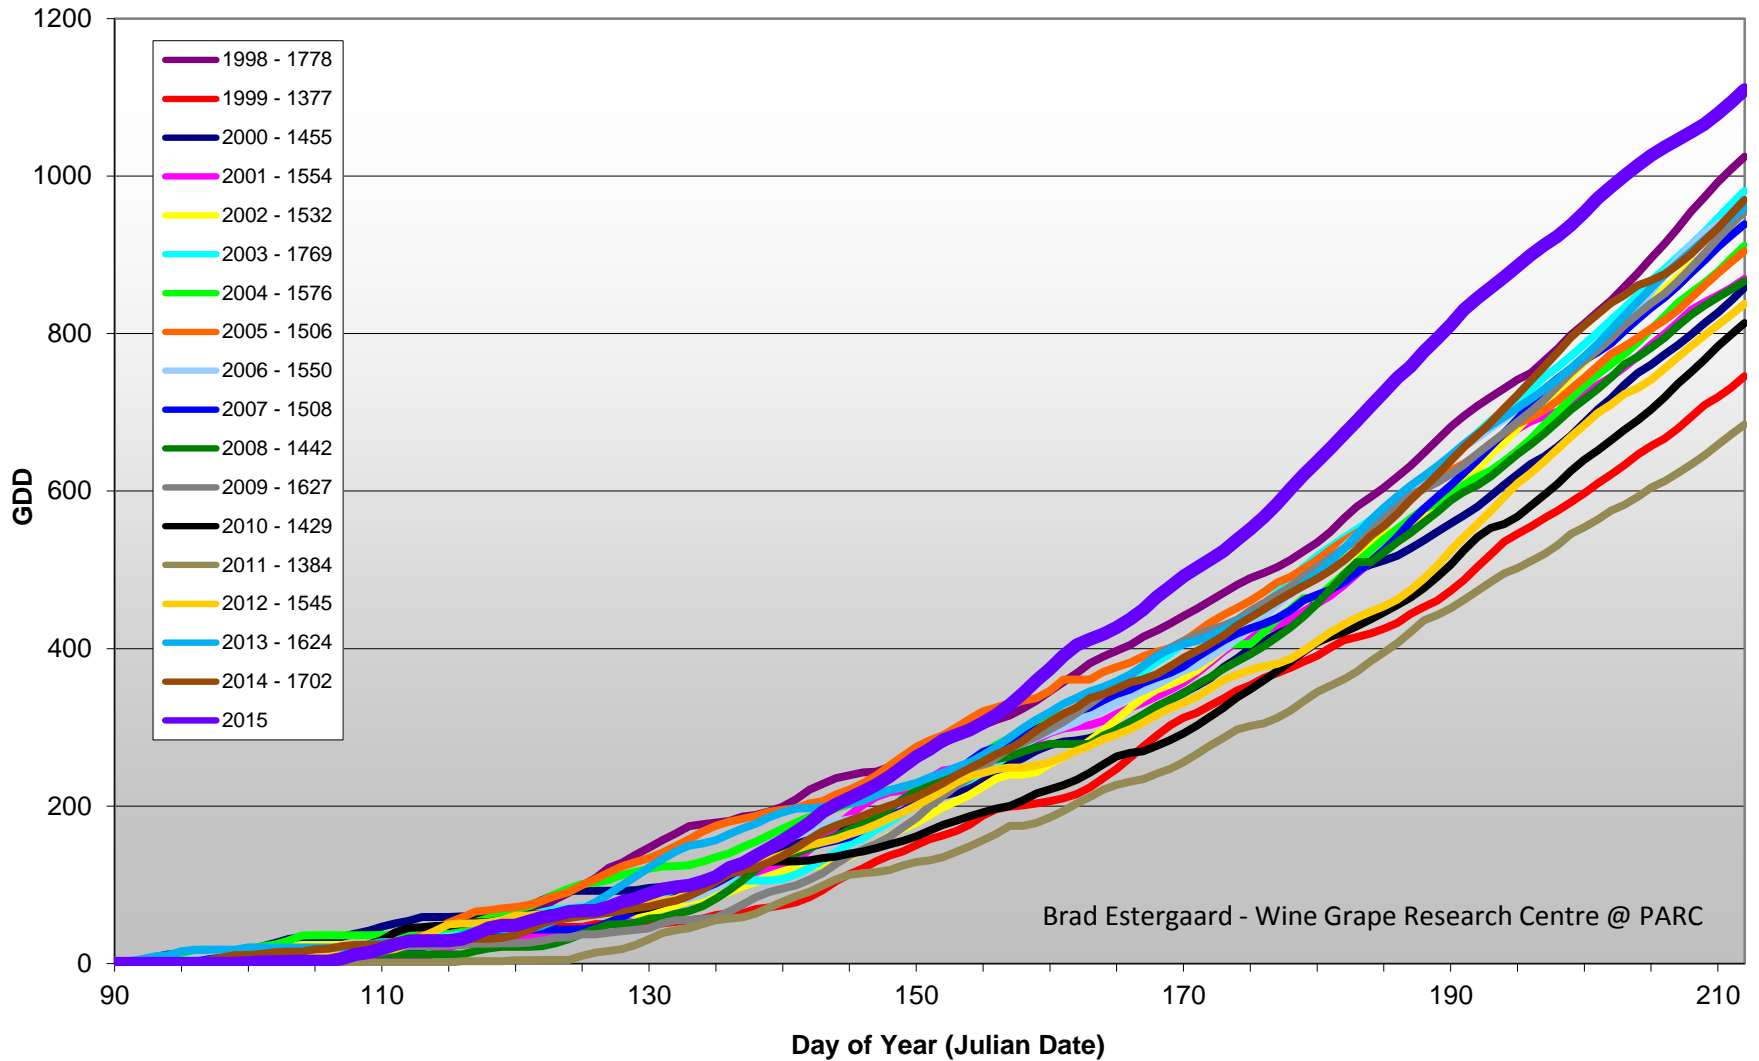

Summerland - Total Monthly Growing Degree Days [JULY] - 1998-2015

July

Month

Brad Estergaard - Wine Grape Research Centre @ PARC

Summerland - Growing Degree Day Accumulation - 1998-2015 - April through July

Summerland - Growing Degree Day Accumulation - 1998-2015 plus 1958

Osoyoos - Total Monthly Growing Degree Days [JULY] - 1998-2015

July
Month

Brad Estergaard - Wine Grape Research Centre @ PARC

Osoyoos - Growing Degree Day Accumulation - 1998-2015 - April through July