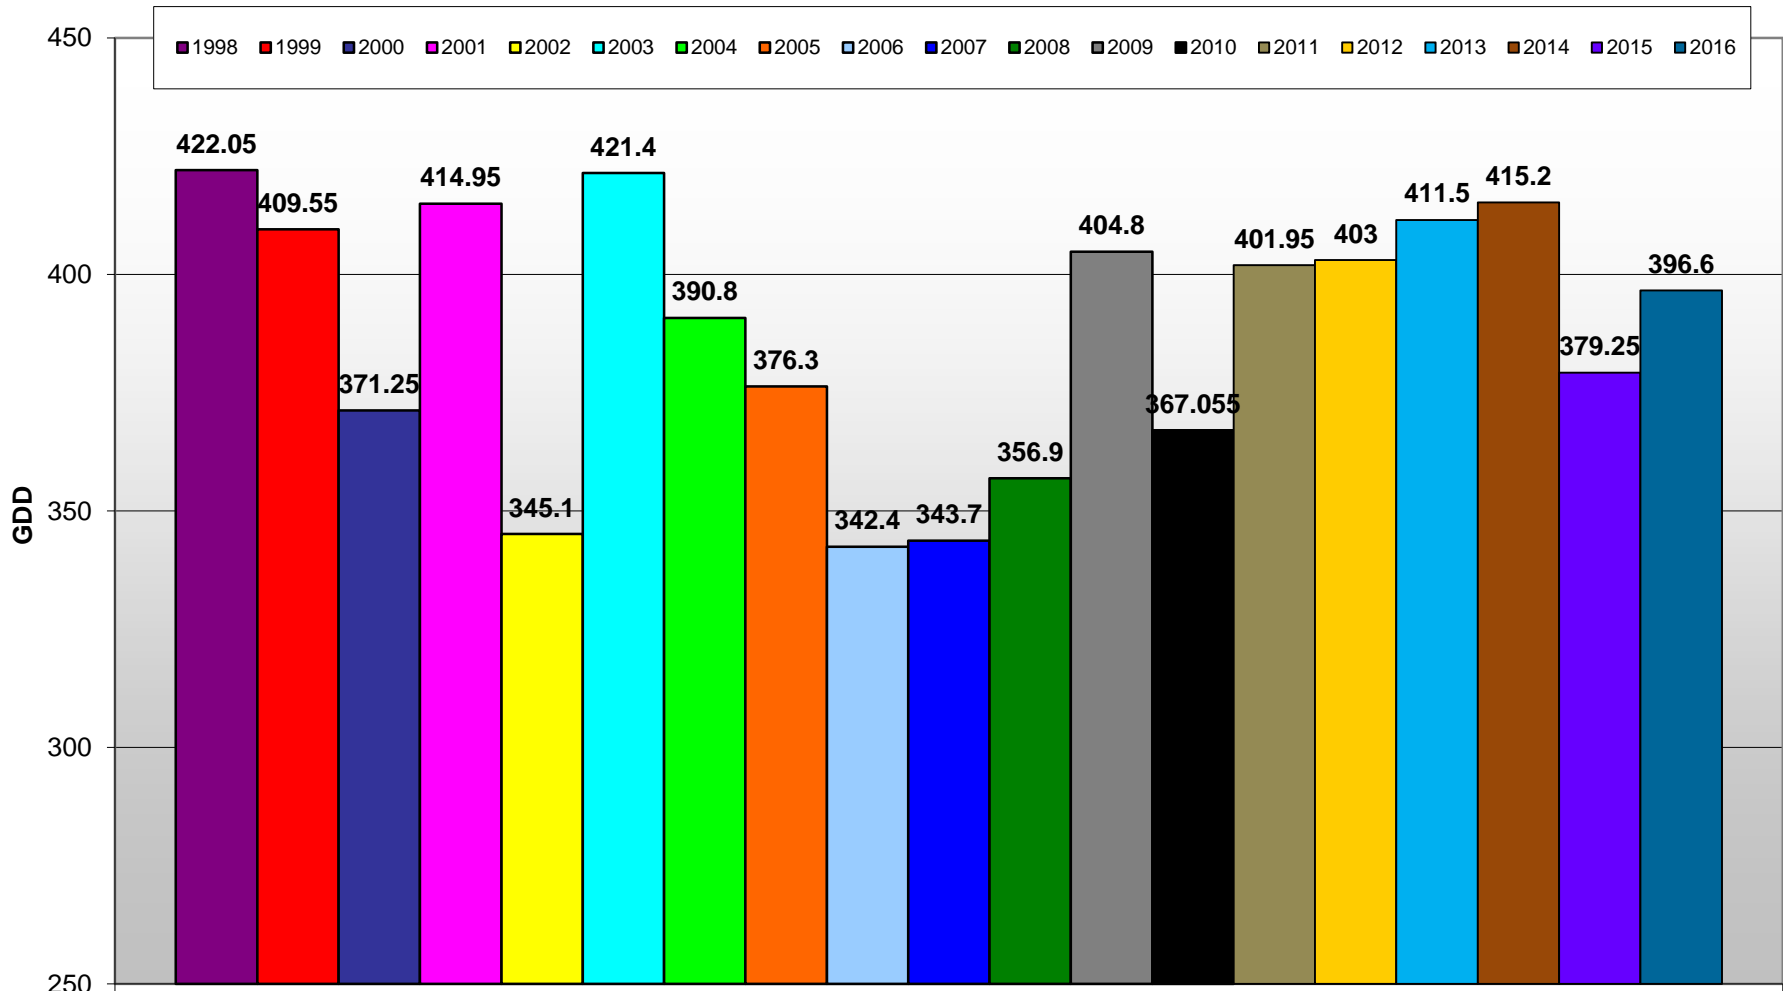

Summerland - Total Monthly Growing Degree Days [AUGUST] - 1998-2016

August

Month

Created by Brad Estergaard, 2016

Summerland - Growing Degree Day Accumulation - 1998-2016 - April through August

Summerland - Growing Degree Day Accumulation - 1998-2016

Created by Brad Estergaard, 2016

Osoyoos - Total Monthly Growing Degree Days [AUGUST] - 1998-2016

August

Created by Brad Estergaard, 2016

Month

Osoyoos - Growing Degree Day Accumulation - 1998-2016 - April through August