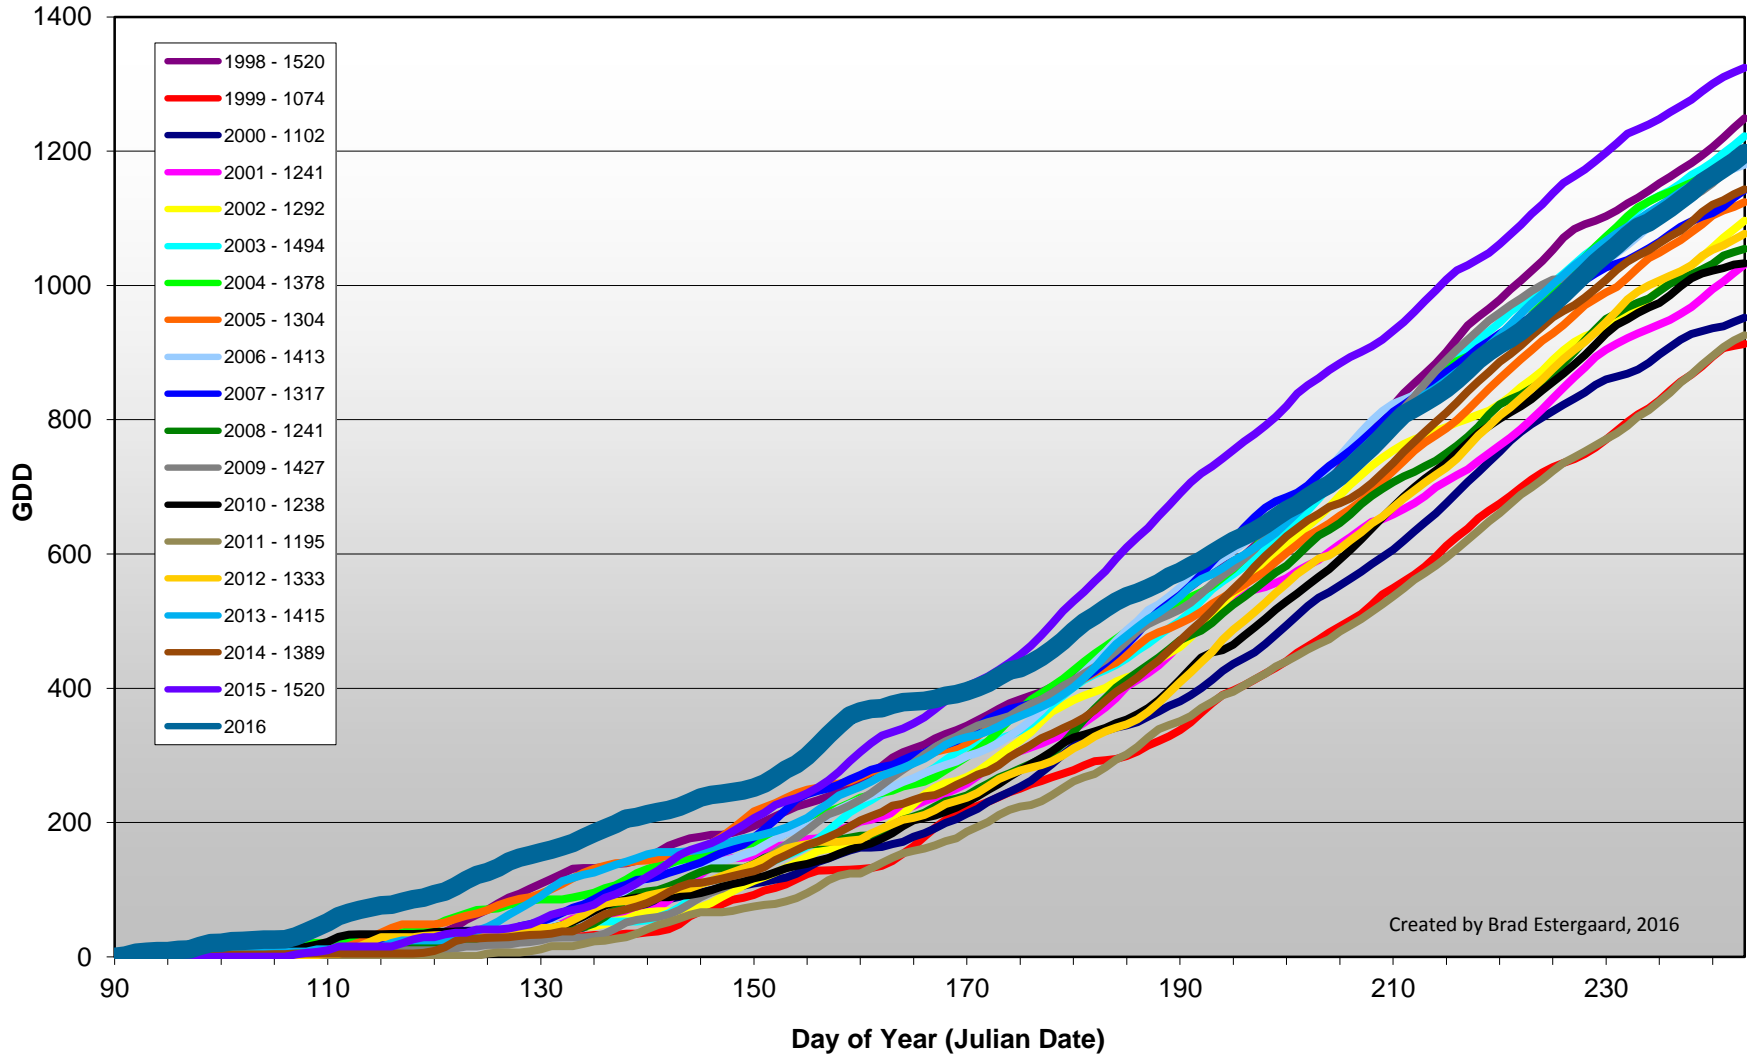

Summerland - Total Monthly Growing Degree Days [AUGUST] - 1998-2016

August

Month

Created by Brad Estergaard, 2016

Summerland - Growing Degree Day Accumulation - 1998-2016 - April through August

Summerland - Growing Degree Day Accumulation - 1998-2016

Created by Brad Estergaard, 2016

Osoyoos - Total Monthly Growing Degree Days [AUGUST] - 1998-2016

August

Created by Brad Estergaard, 2016

Month

Osoyoos - Growing Degree Day Accumulation - 1998-2016 - April through August