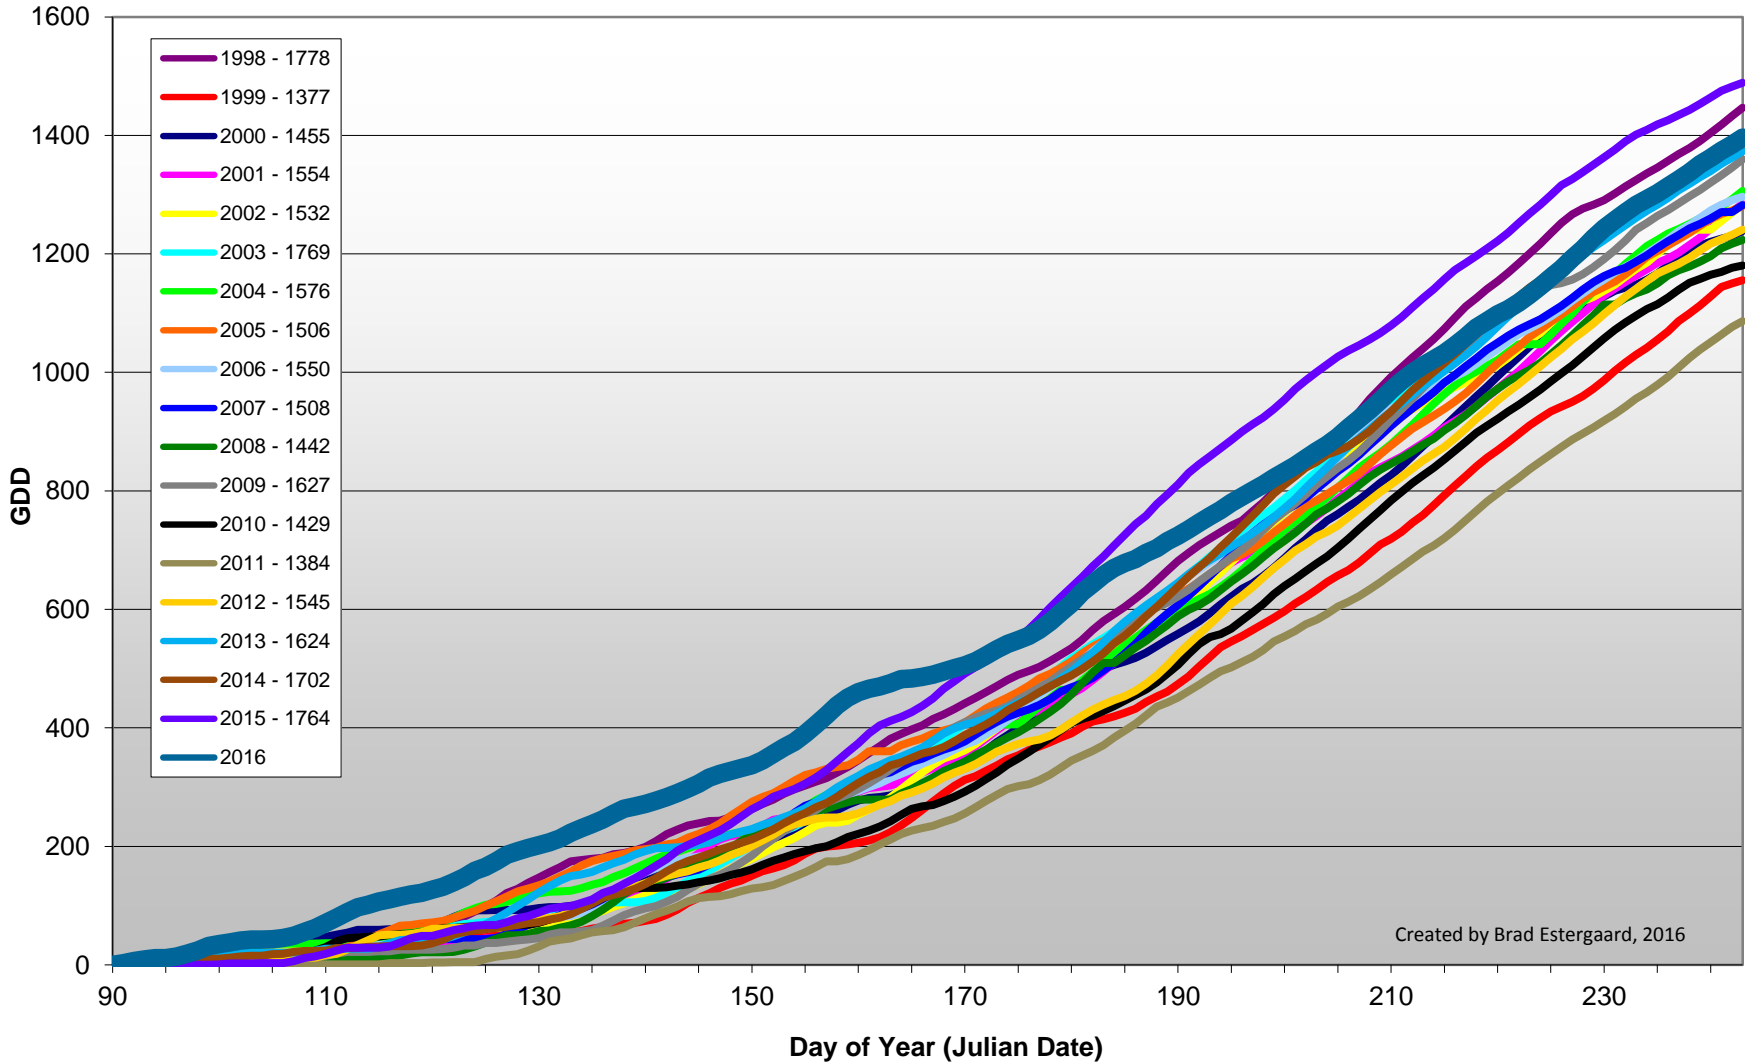

Summerland - Total Monthly Growing Degree Days [AUGUST] - 1998-2016

August

Month

Created by Brad Estergaard, 2016

Summerland - Growing Degree Day Accumulation - 1998-2016 - April through August

Summerland - Growing Degree Day Accumulation - 1998-2016

Created by Brad Estergaard, 2016

Osoyoos - Total Monthly Growing Degree Days [AUGUST] - 1998-2016

August

Created by Brad Estergaard, 2016

Month

Osoyoos - Growing Degree Day Accumulation - 1998-2016 - April through August