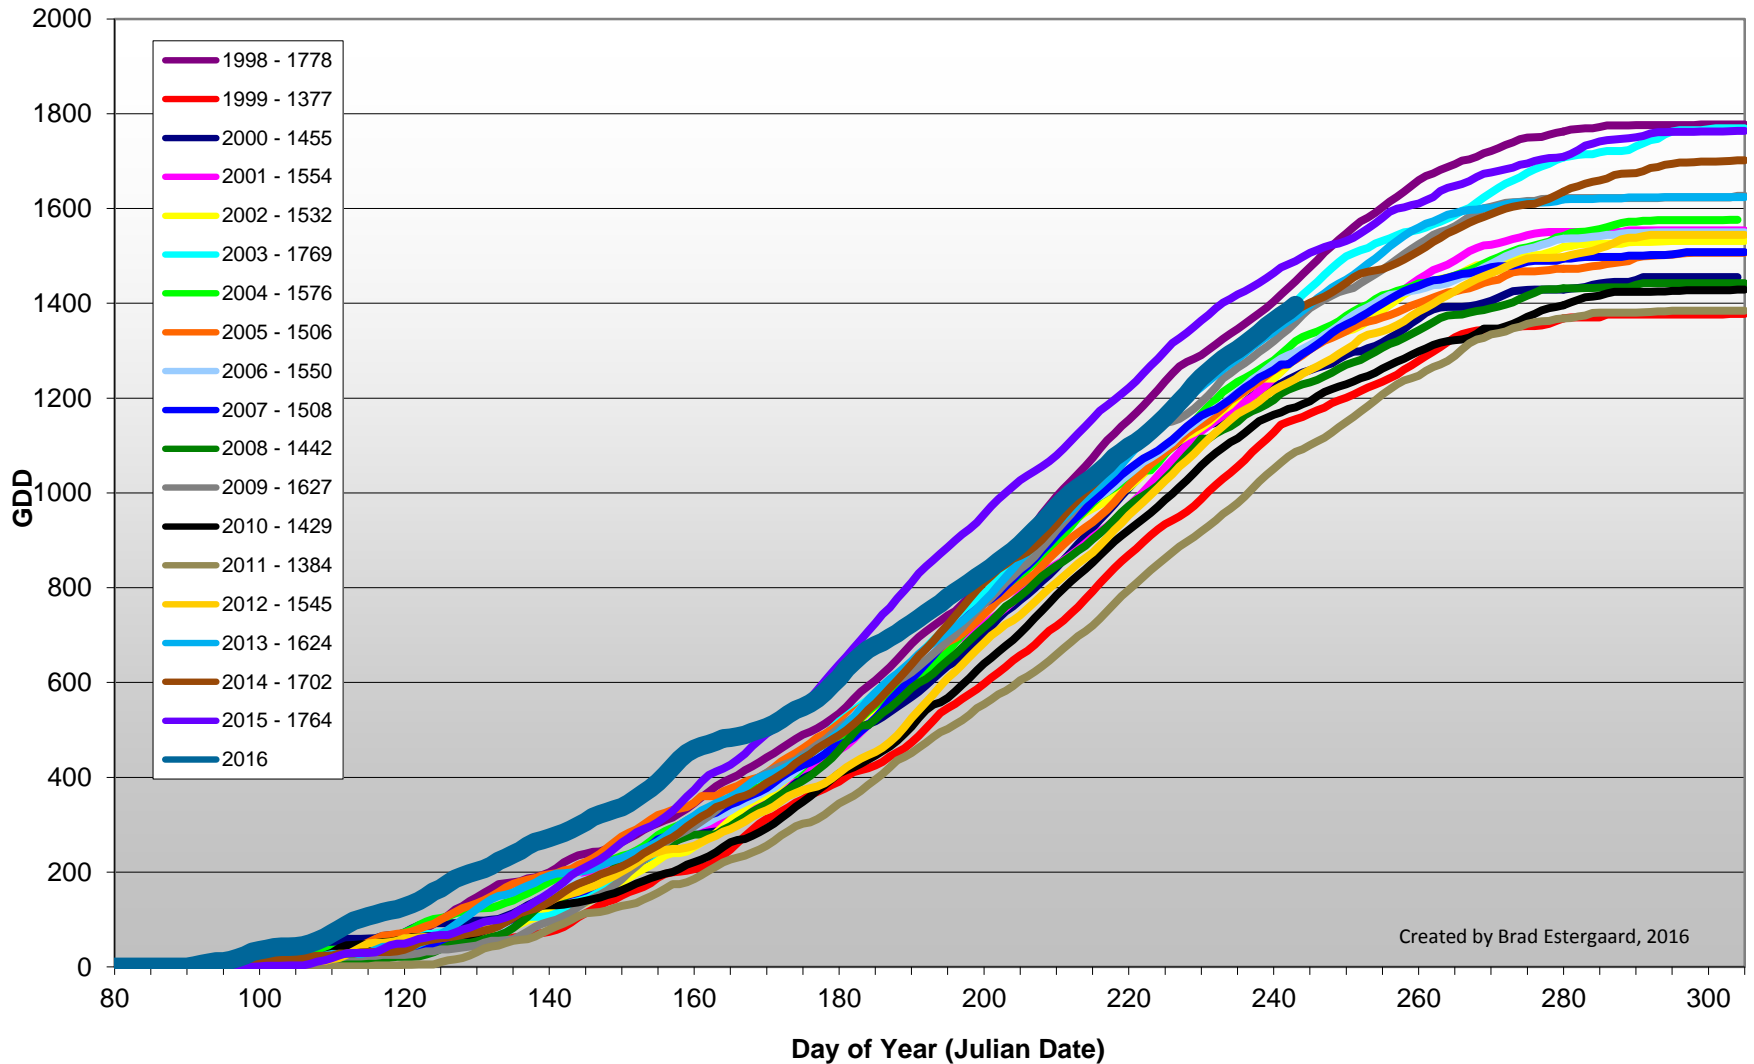

Osoyoos - Growing Degree Day Accumulation - 1998-2016

Created by Brad Estergaard, 2016