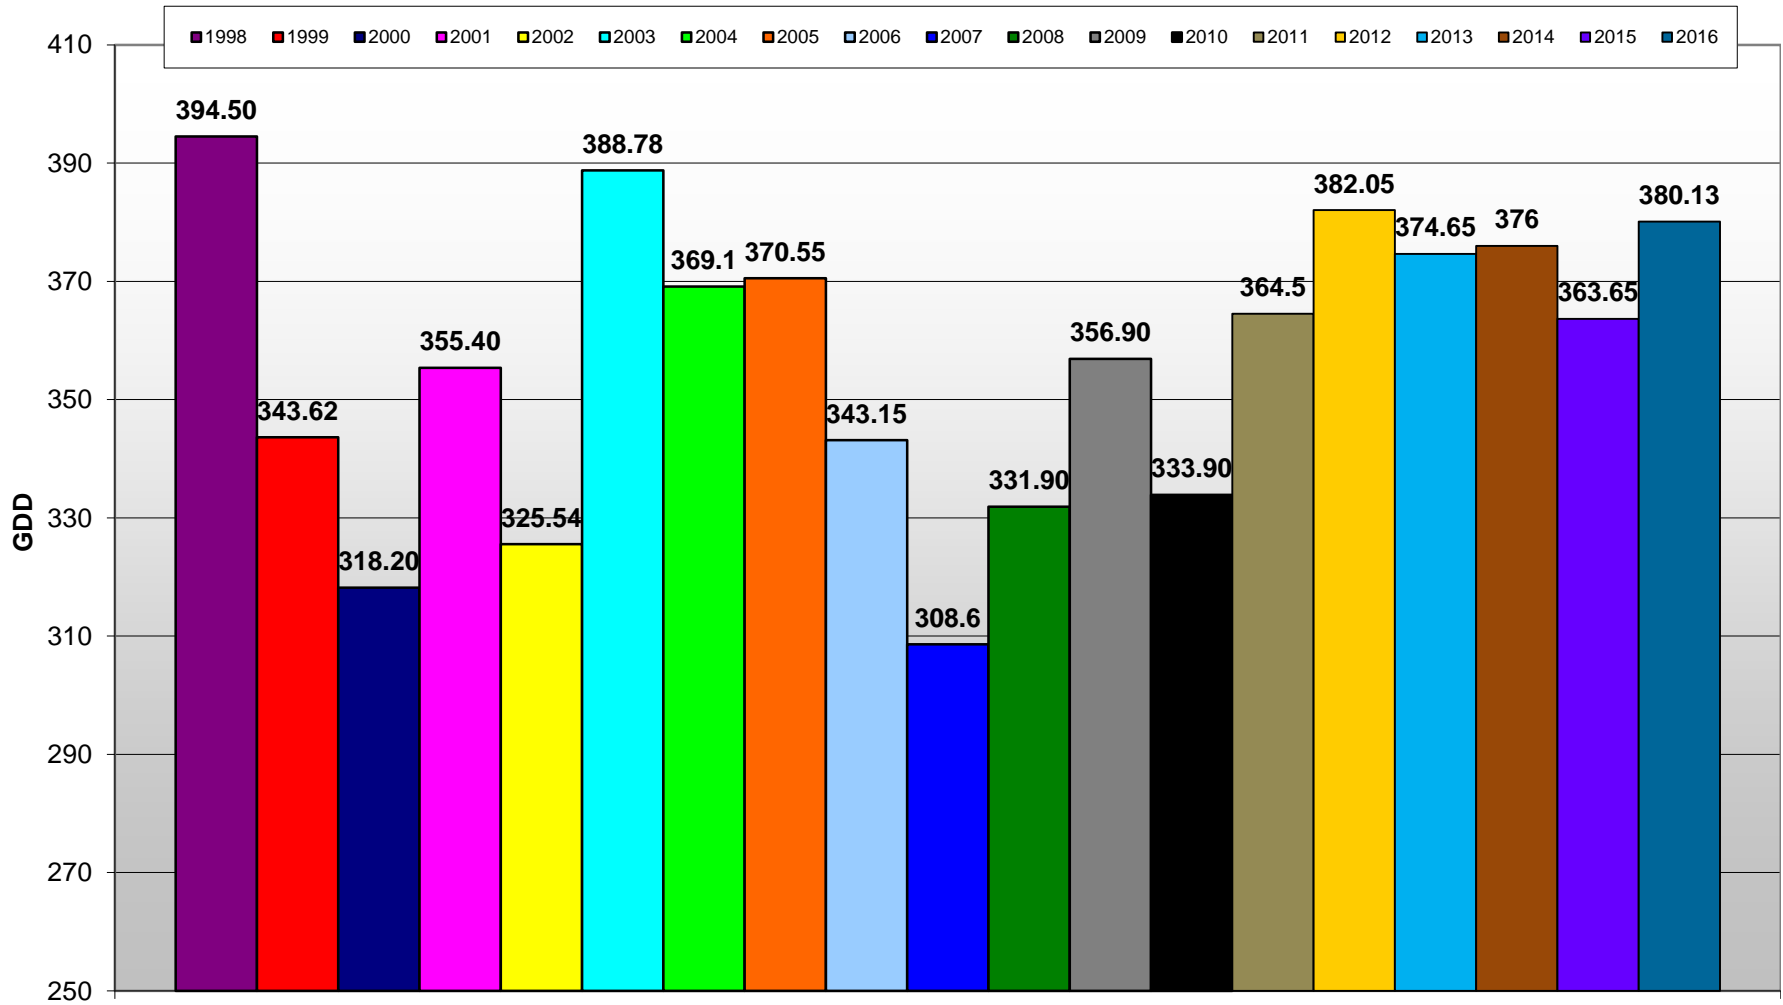

Summerland - Total Monthly Growing Degree Days [AUGUST] - 1998-2016

August

Month

Created by Brad Estergaard, 2016

Summerland - Growing Degree Day Accumulation - 1998-2016 - April through August

Summerland - Growing Degree Day Accumulation - 1998-2016

Created by Brad Estergaard, 2016

Osoyoos - Total Monthly Growing Degree Days [AUGUST] - 1998-2016

August

Created by Brad Estergaard, 2016

Month

Osoyoos - Growing Degree Day Accumulation - 1998-2016 - April through August