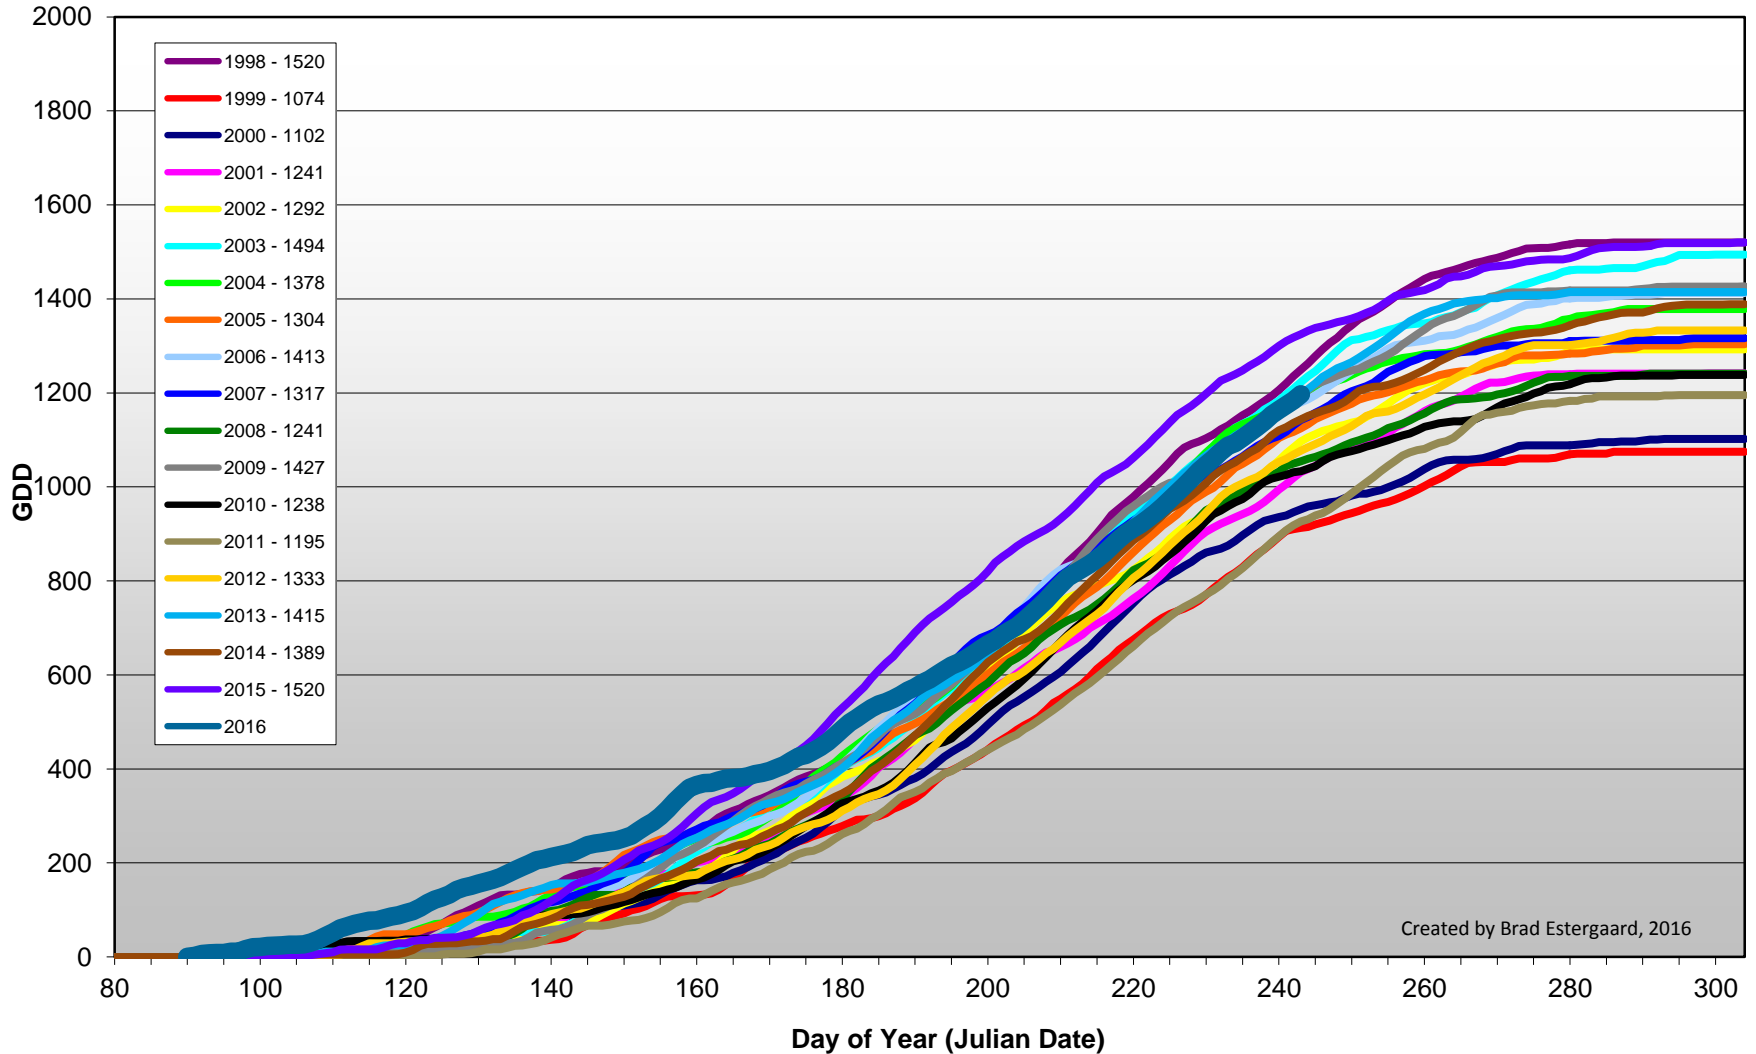

Summerland - Total Monthly Growing Degree Days [AUGUST] - 1998-2016

August

Month

Created by Brad Estergaard, 2016

Summerland - Growing Degree Day Accumulation - 1998-2016 - April through August

Summerland - Growing Degree Day Accumulation - 1998-2016

Created by Brad Estergaard, 2016

Osoyoos - Total Monthly Growing Degree Days [AUGUST] - 1998-2016

August

Created by Brad Estergaard, 2016

Month

Osoyoos - Growing Degree Day Accumulation - 1998-2016 - April through August