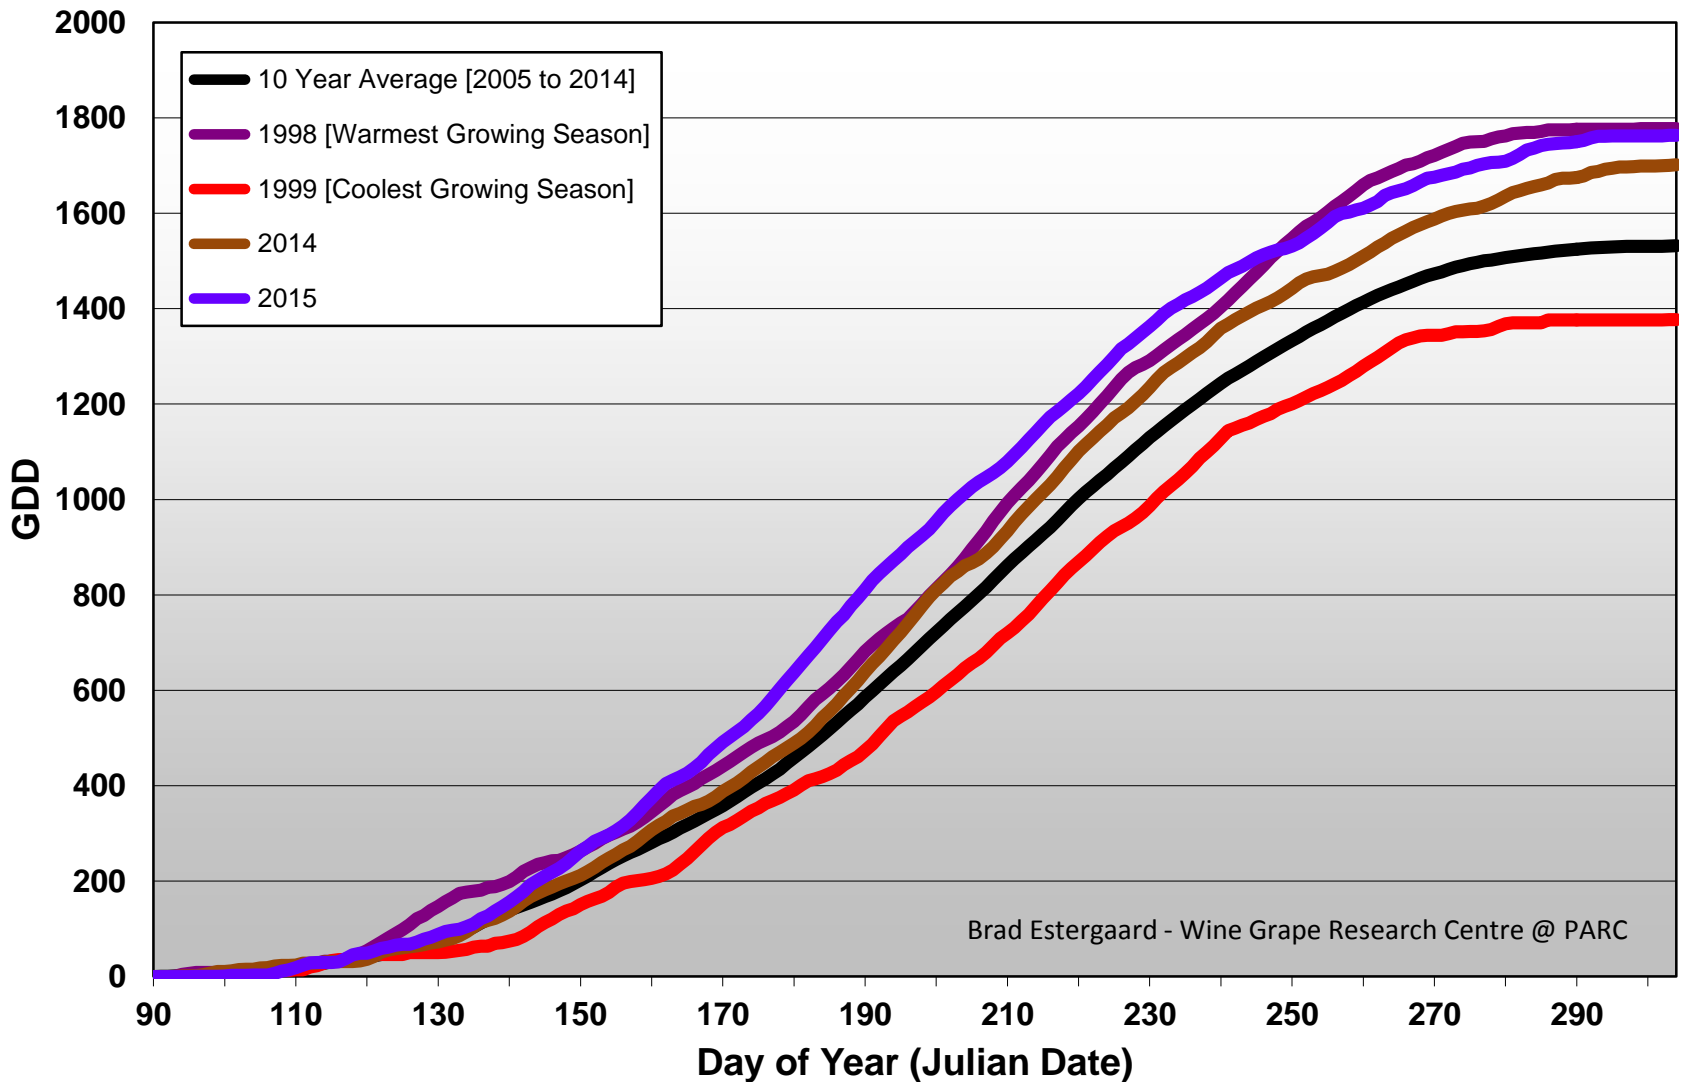

Osoyoos - Cumulative GDD Comparison - 10 Year Average

Brad Estergaard - Wine Grape Research Centre @ PARC