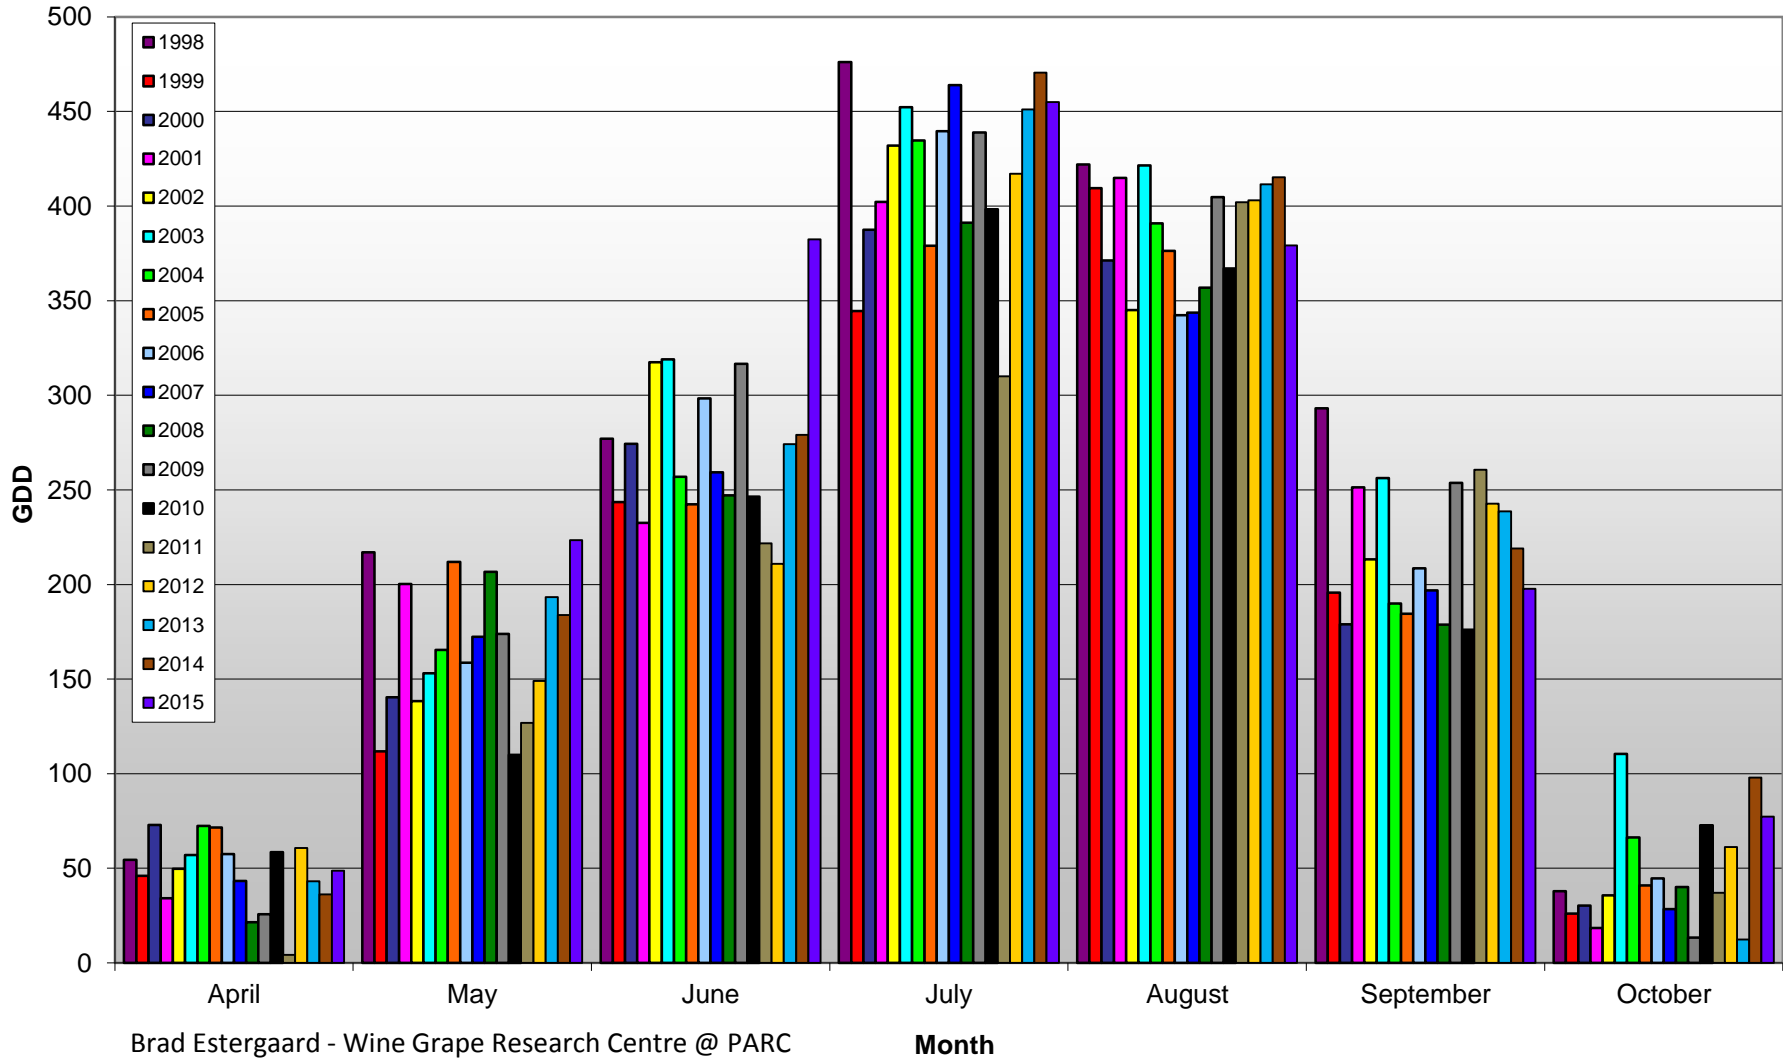

## Summerland - Cumulative GDD Comparison - 10 Year Average

Brad Estergaard - Wine Grape Research Centre @ PARC

# Osoyoos - Total Monthly Growing Degree Days [OCTOBER] - 1998-2015

October

Month

Brad Estergaard - Wine Grape Research Centre @ PARC

## Osoyoos - Total Monthly Growing Degree Days - 1998-2015