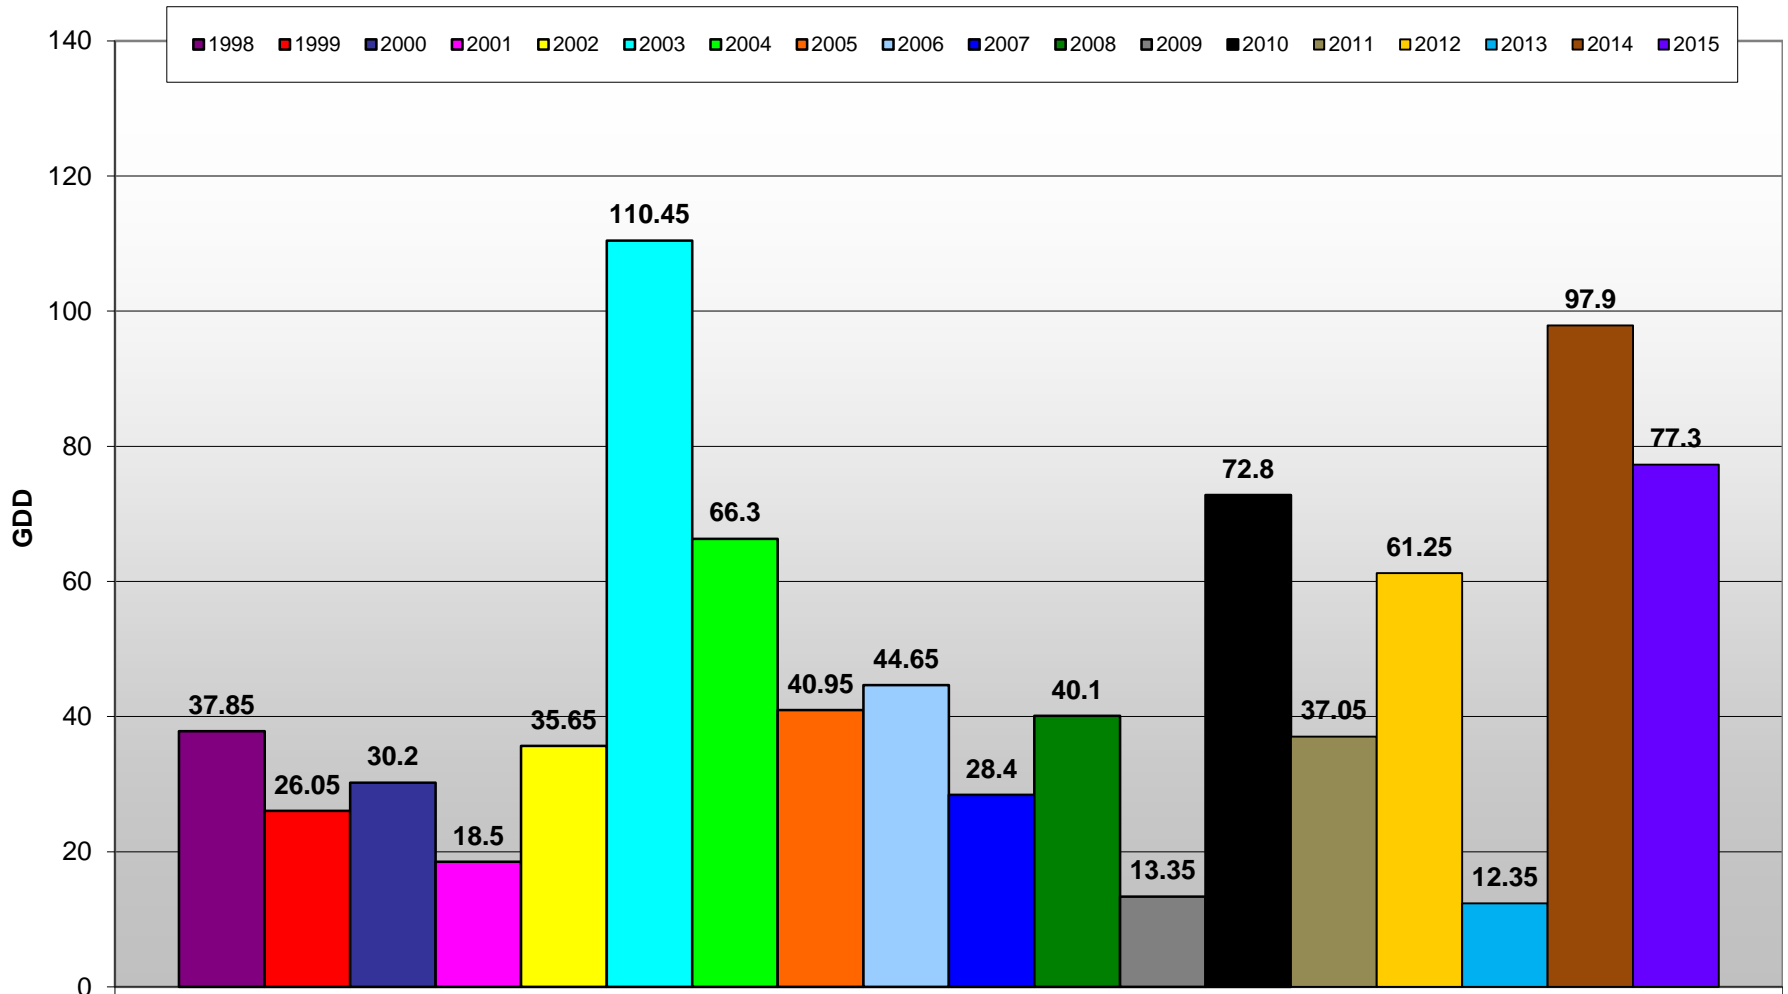

Osoyoos - Total Monthly Growing Degree Days [OCTOBER] - 1998-2015

October

Month

Brad Estergaard - Wine Grape Research Centre @ PARC