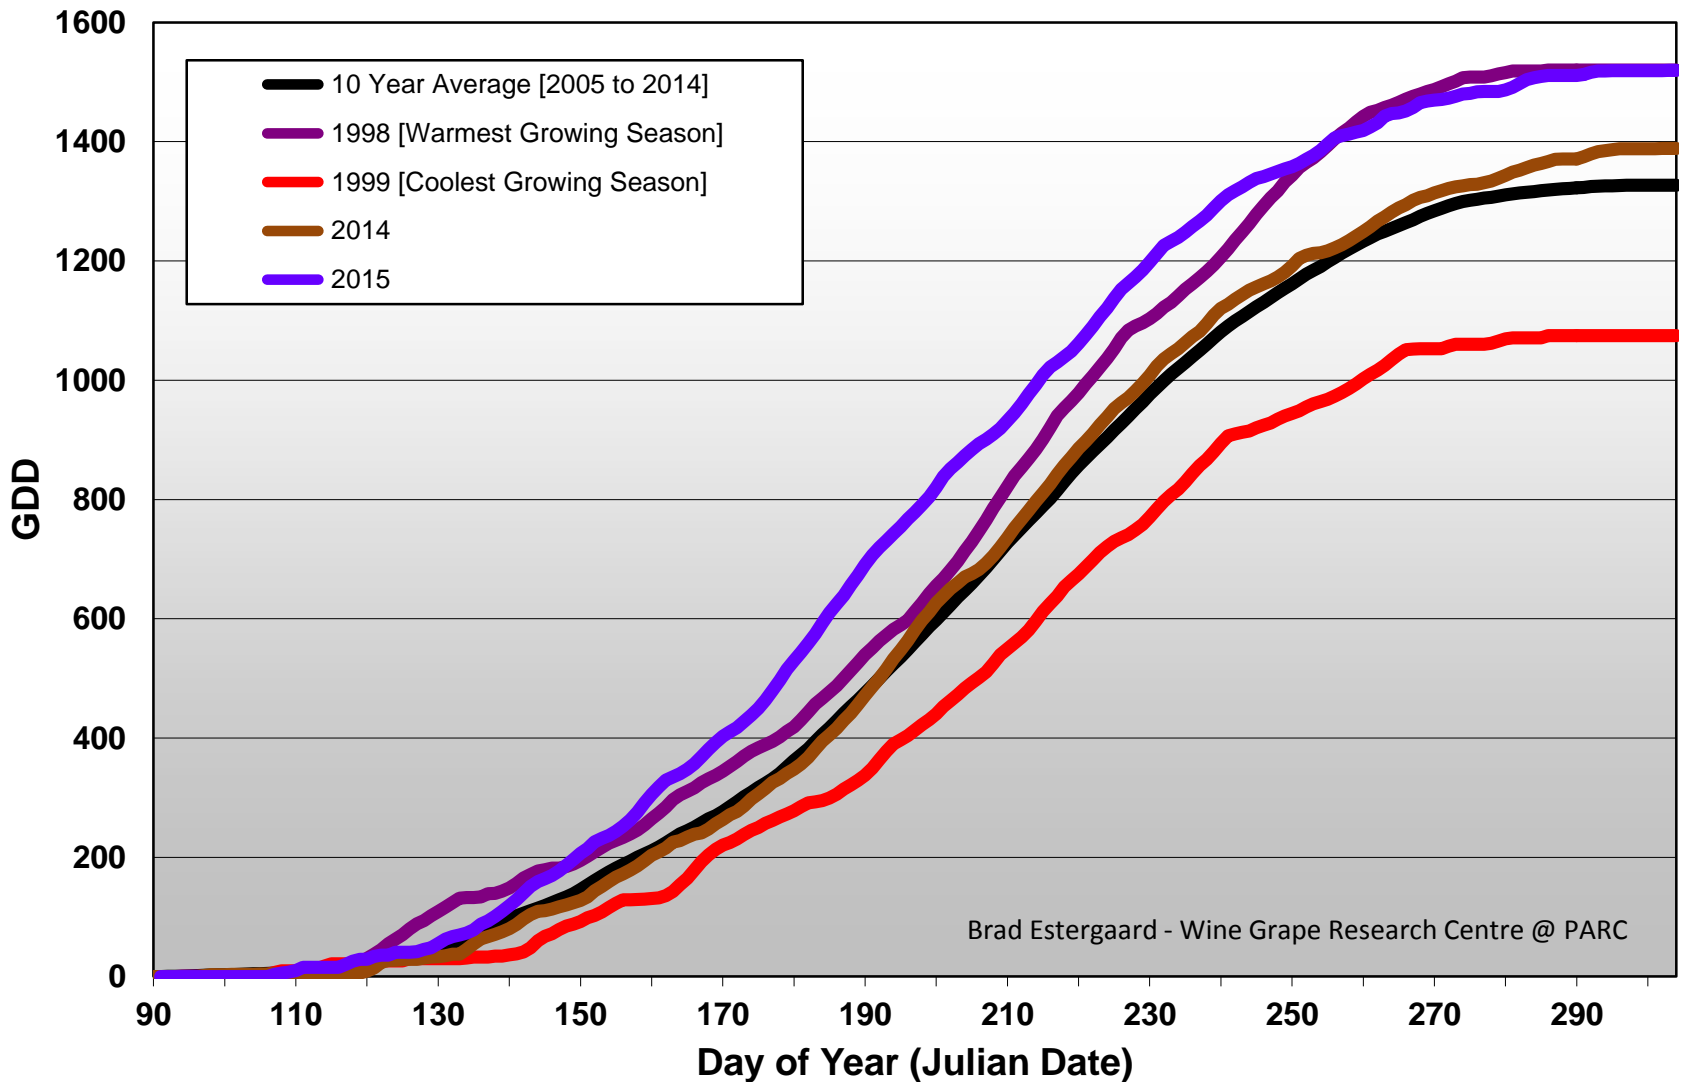

Summerland - Cumulative GDD Comparison - 10 Year Average

Brad Estergaard - Wine Grape Research Centre @ PARC