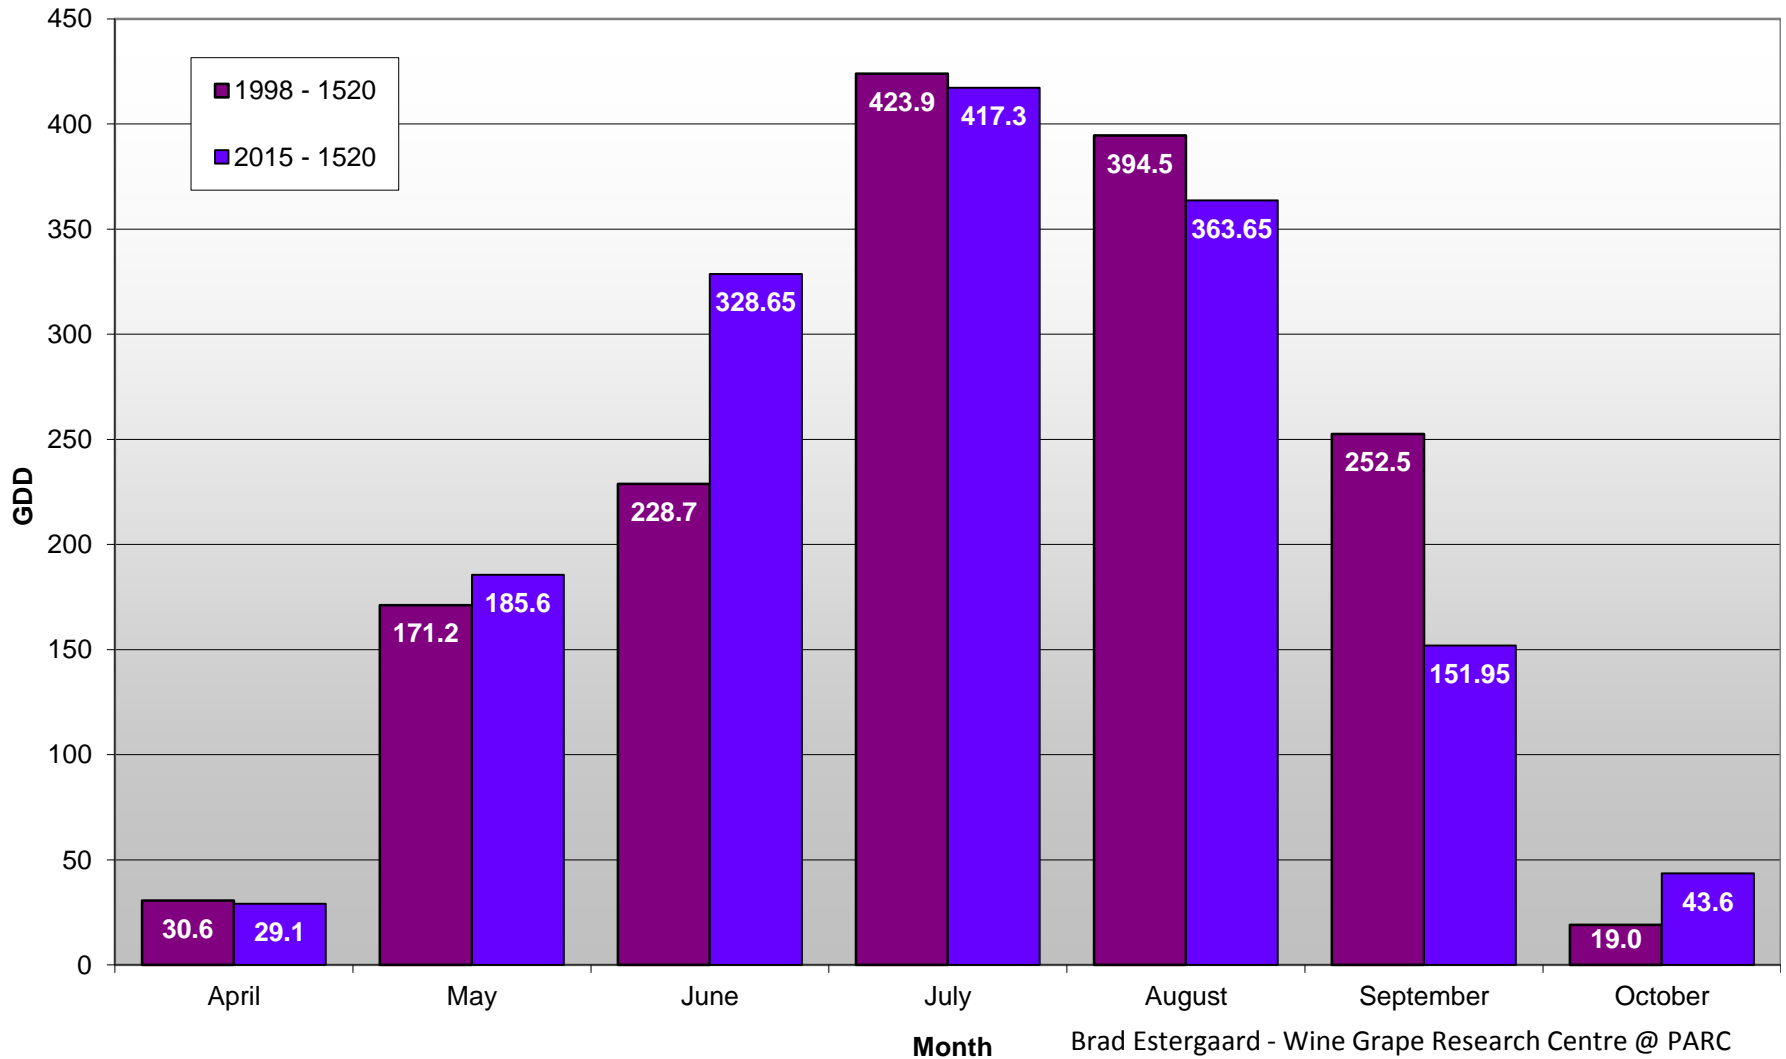

### Summerland - Total Monthly Growing Degree Days [OCTOBER] - 1998-2015

October

Month

Brad Estergaard - Wine Grape Research Centre @ PARC

## Summerland - Total Monthly Growing Degree Days - 1998-2015

## Summerland - Total Monthly Growing Degree Days - 1998 vs 2015