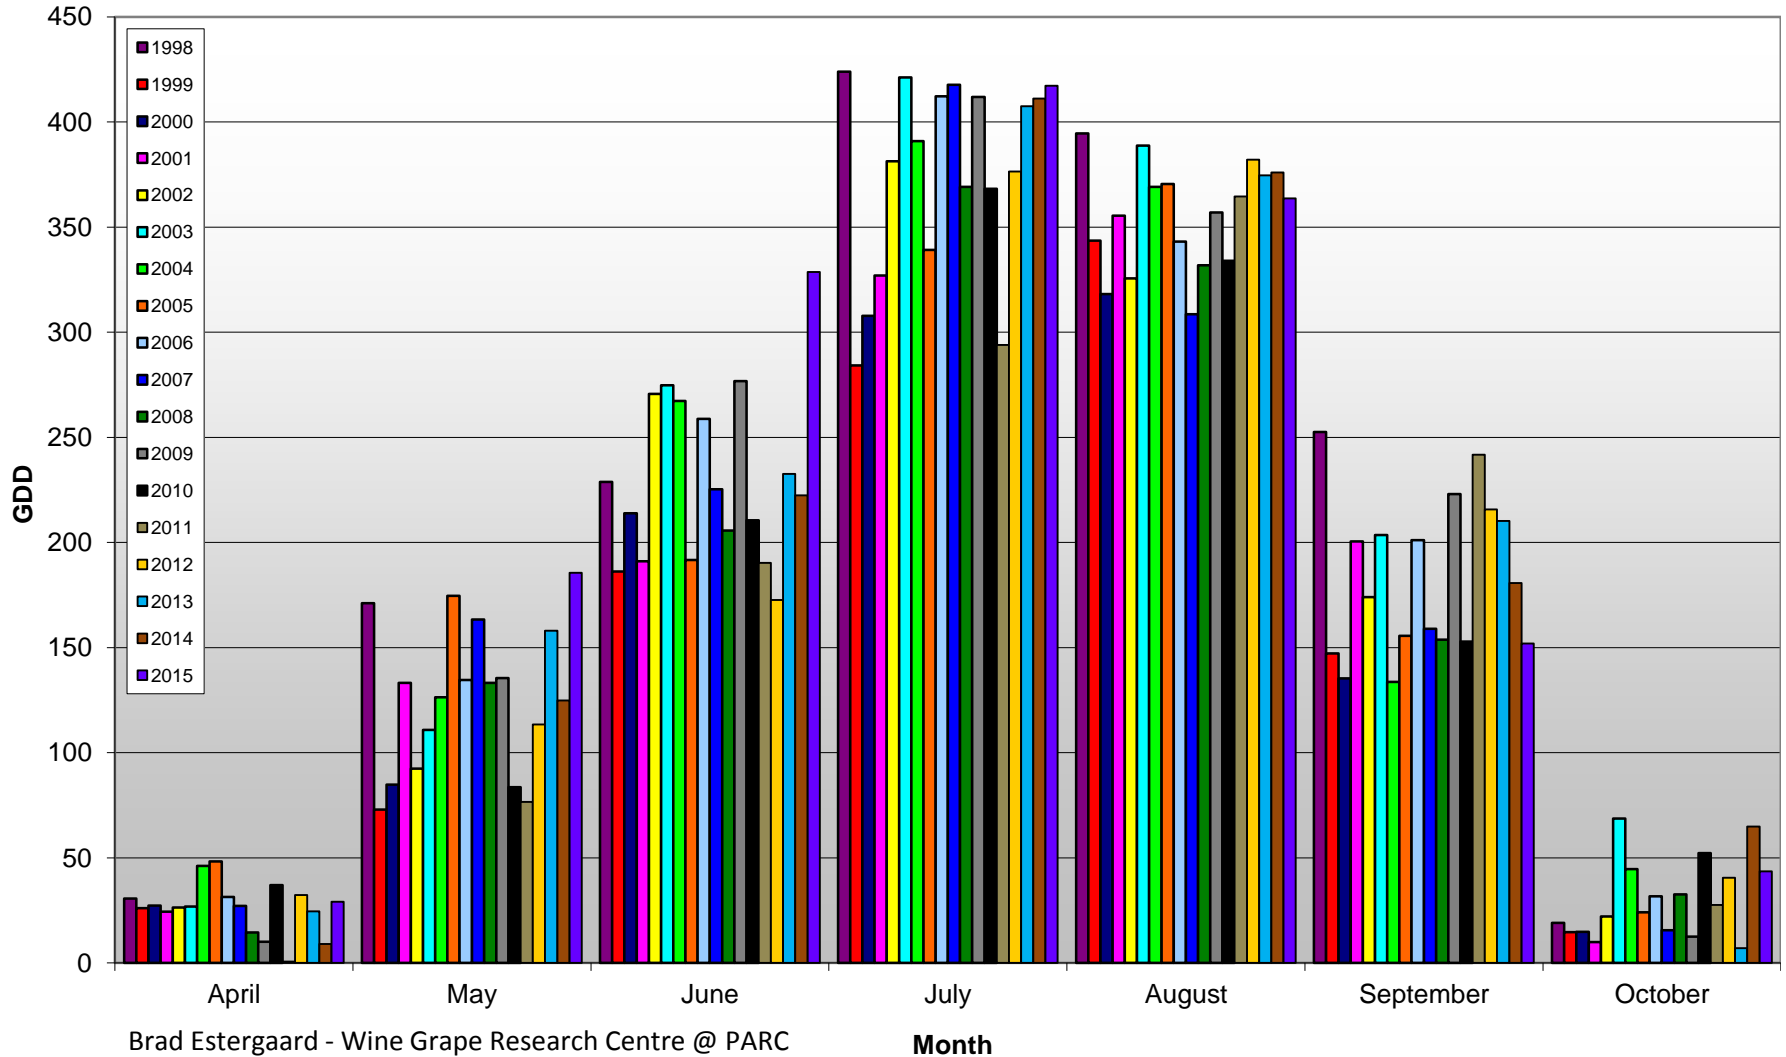

### Summerland - Total Monthly Growing Degree Days [OCTOBER] - 1998-2015

October

Month

Brad Estergaard - Wine Grape Research Centre @ PARC

## Summerland - Total Monthly Growing Degree Days - 1998-2015

## Summerland - Total Monthly Growing Degree Days - 1998 vs 2015