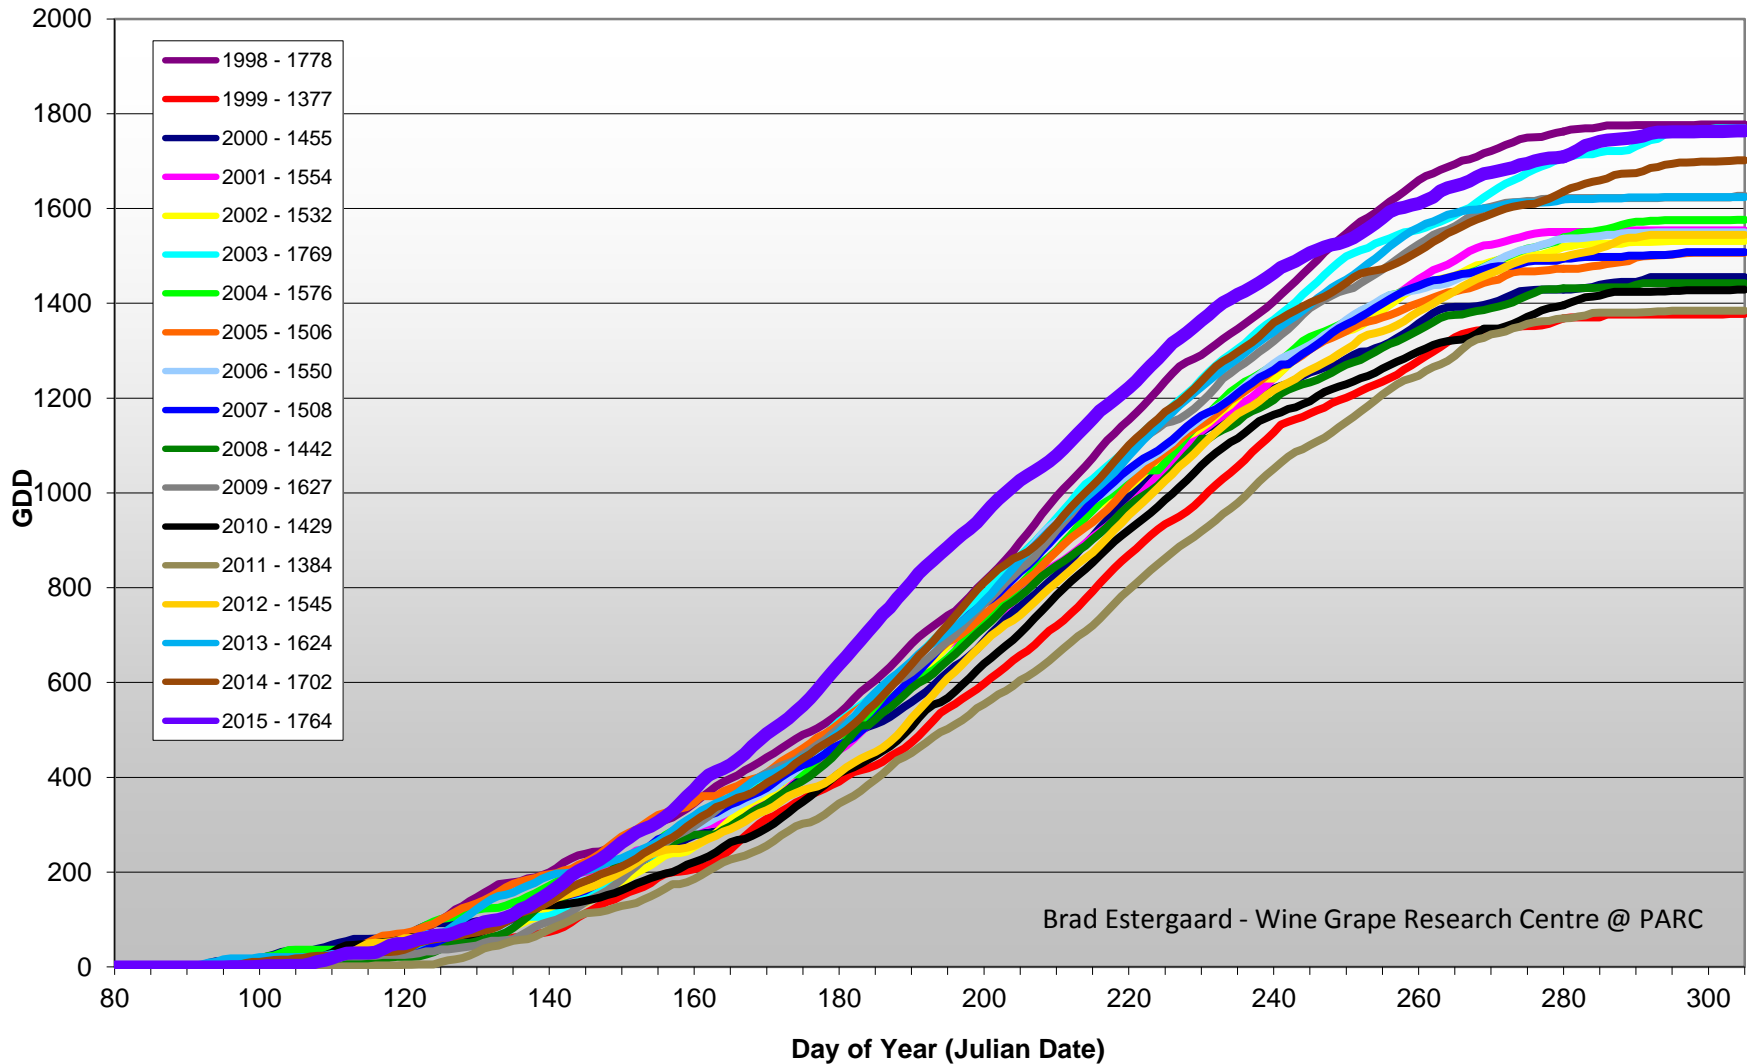

Osoyoos - Growing Degree Day Accumulation - 1998-2015