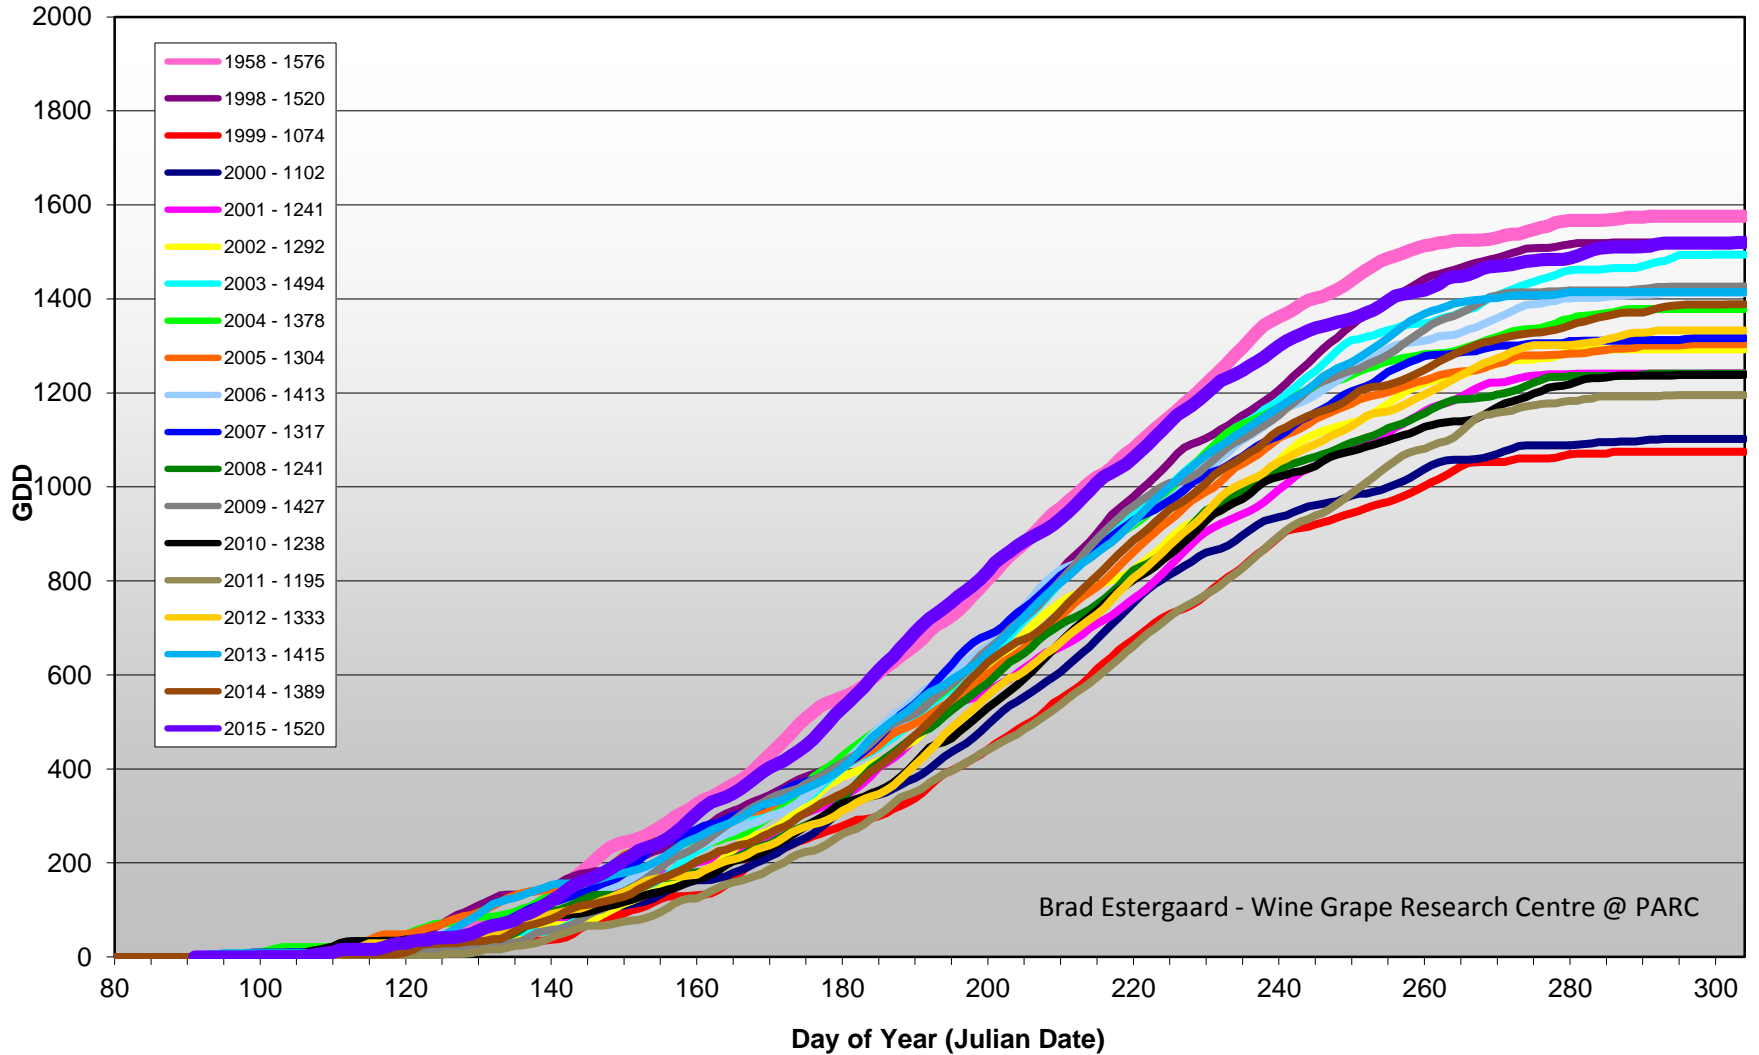

### Summerland - Total Monthly Growing Degree Days [OCTOBER] - 1998-2015

October

Month

Brad Estergaard - Wine Grape Research Centre @ PARC

## Summerland - Total Monthly Growing Degree Days - 1998-2015

## Summerland - Total Monthly Growing Degree Days - 1998 vs 2015

# Summerland - Growing Degree Day Accumulation - 1998-2015 plus 1958