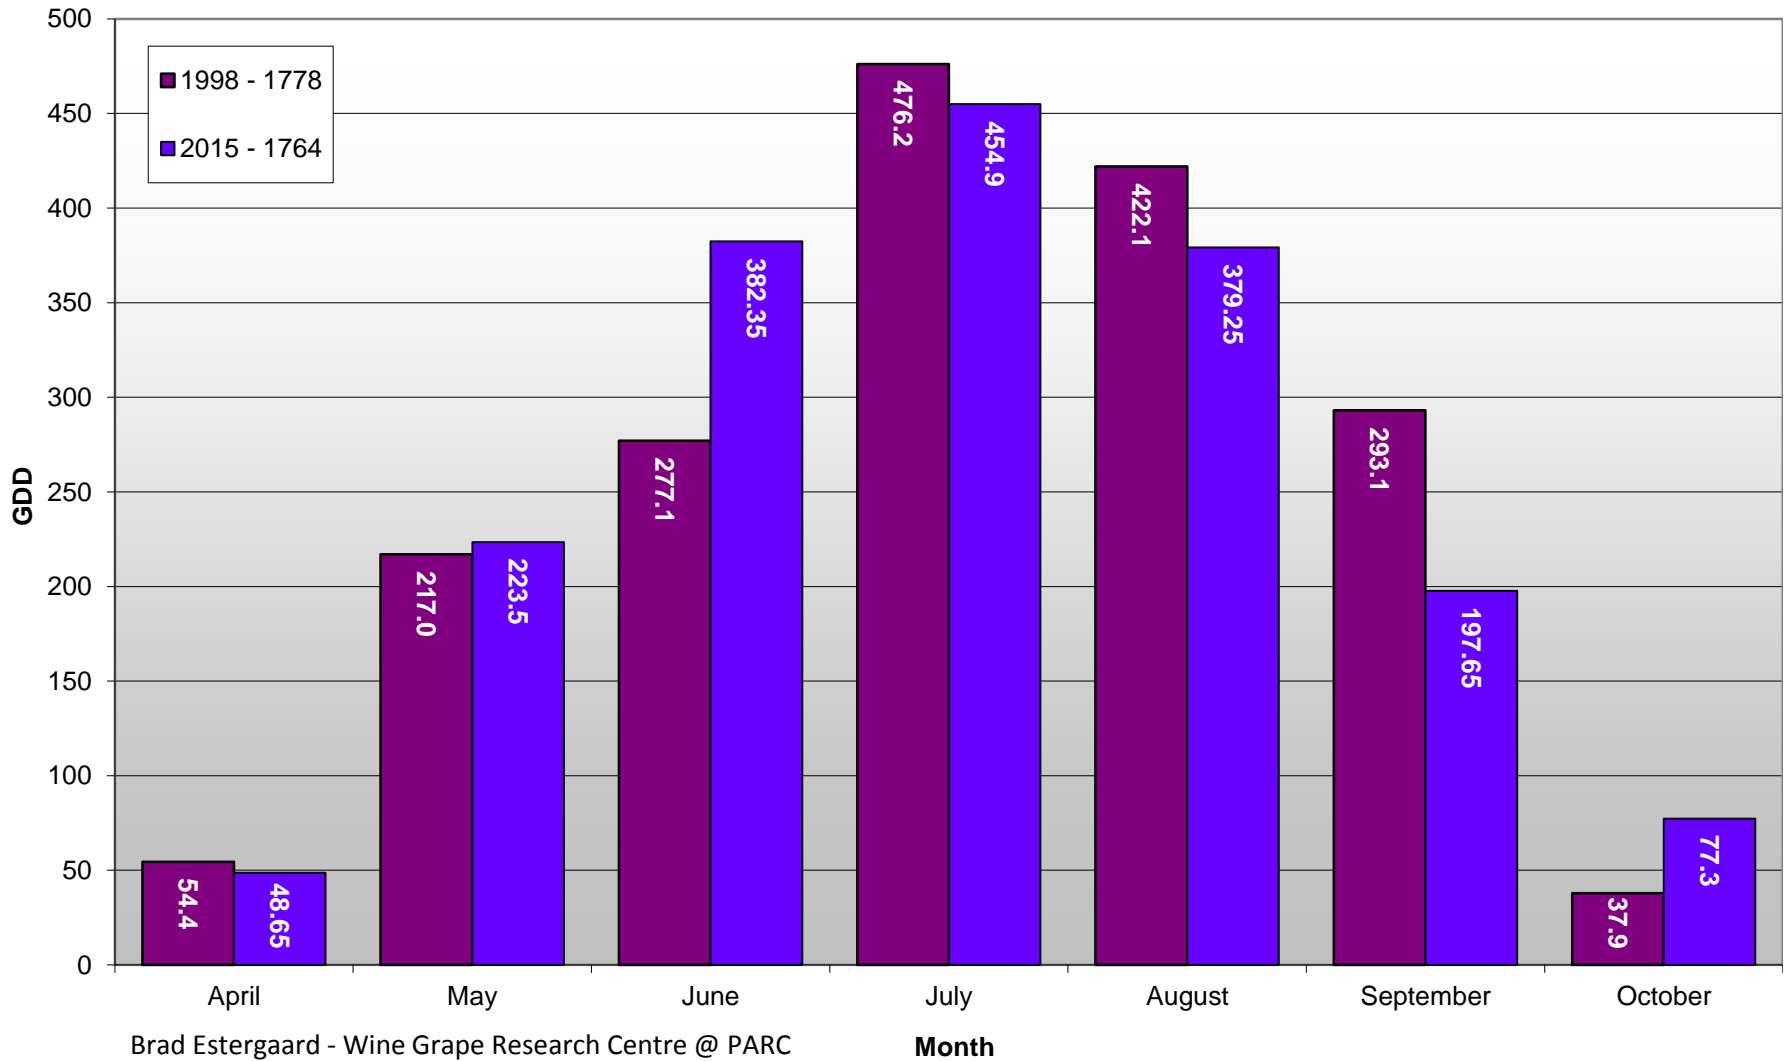

Osoyoos - Total Monthly Growing Degree Days - 1998 vs 2015