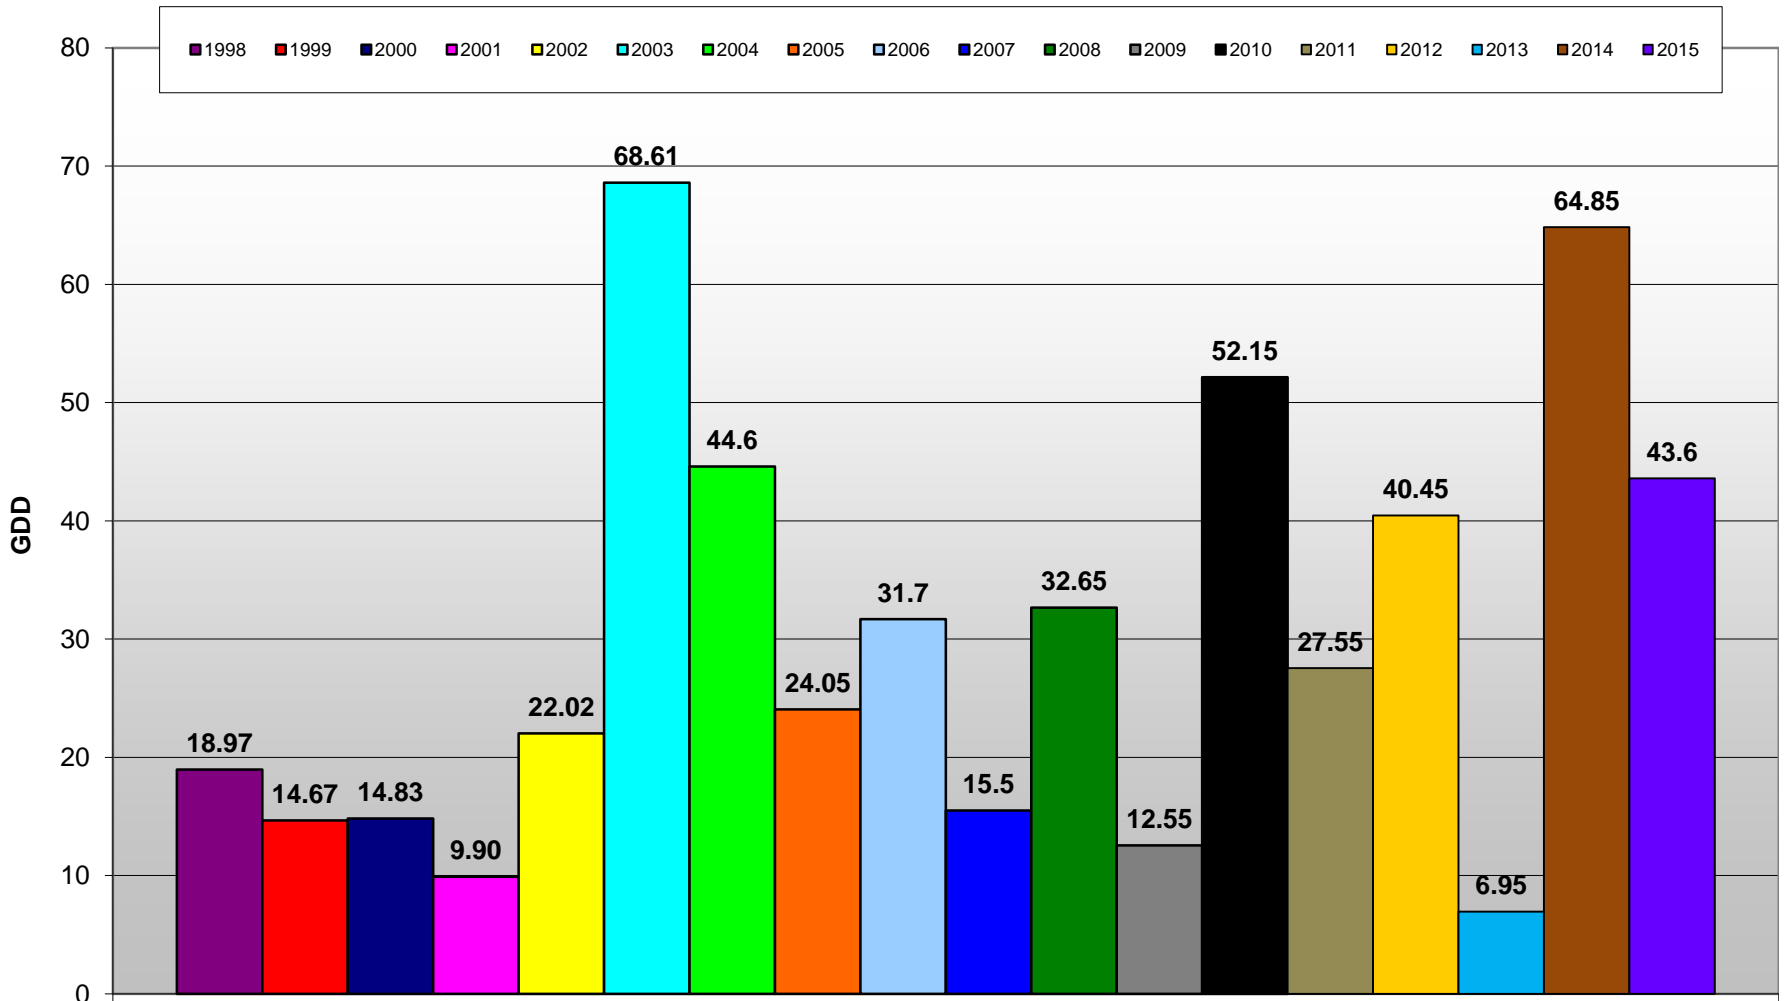

### Summerland - Total Monthly Growing Degree Days [OCTOBER] - 1998-2015

October

Month

Brad Estergaard - Wine Grape Research Centre @ PARC

## Summerland - Total Monthly Growing Degree Days - 1998-2015

## Summerland - Total Monthly Growing Degree Days - 1998 vs 2015