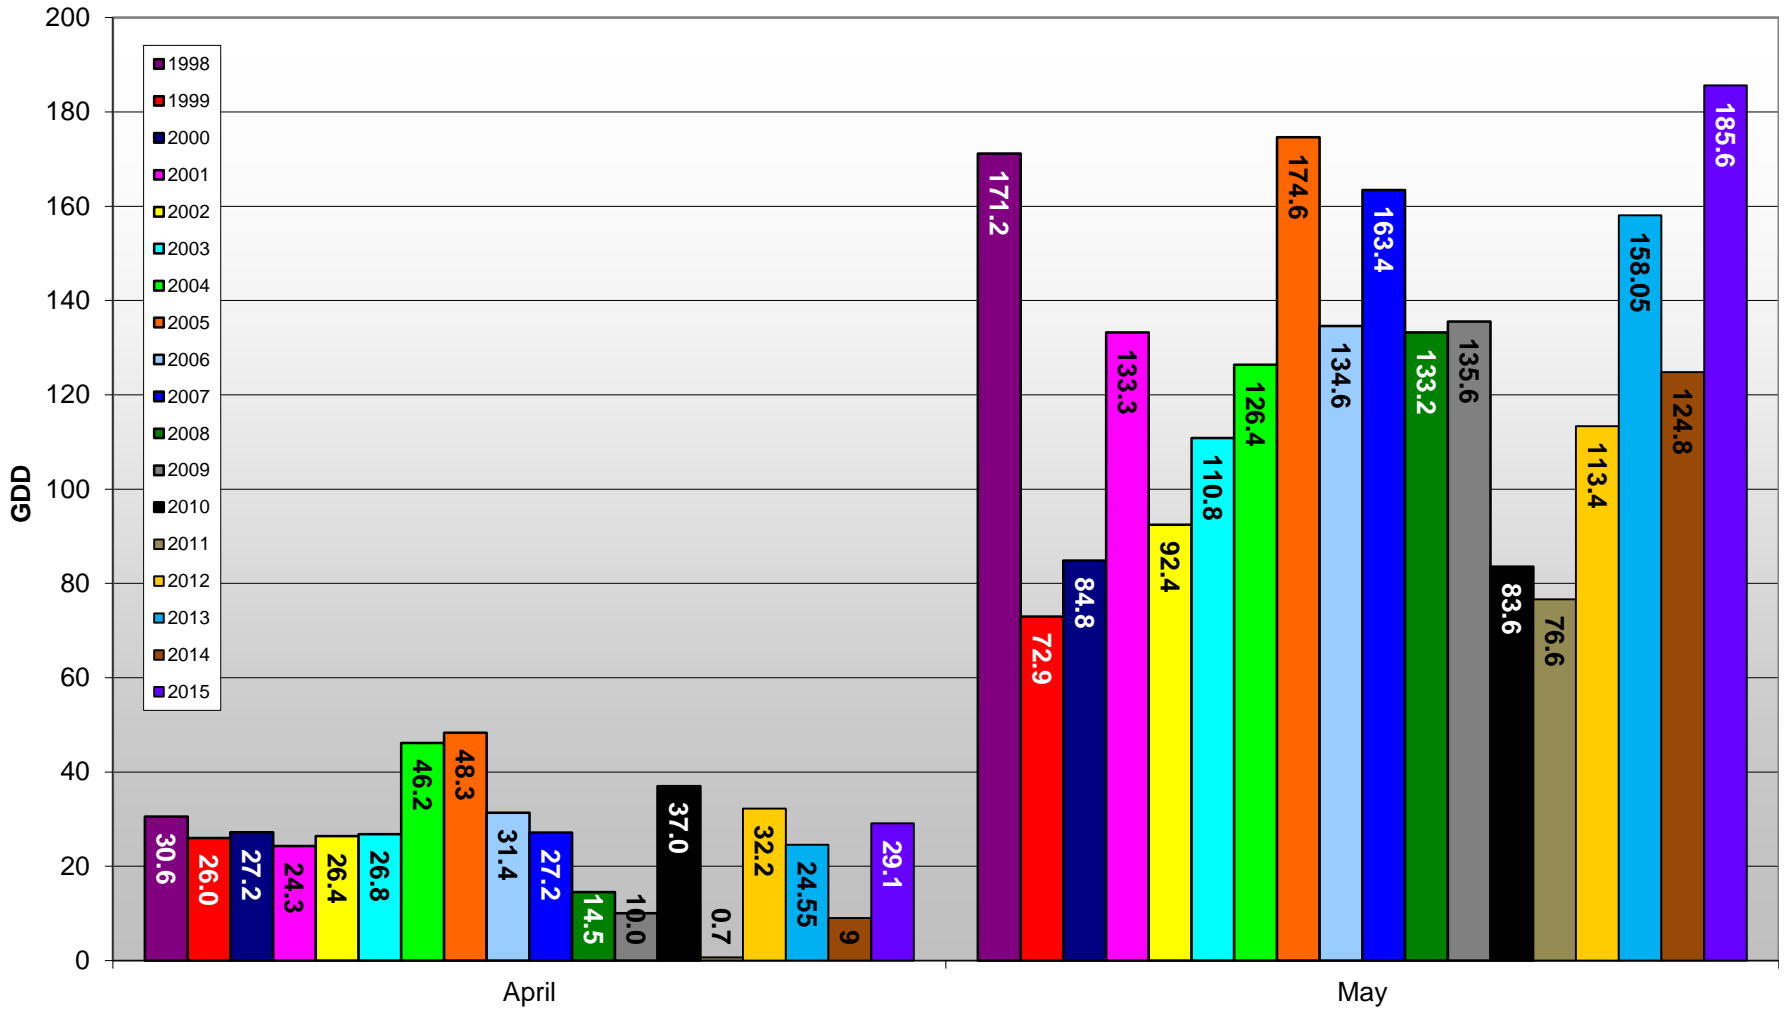

Summerland - Total Monthly Growing Degree Days [MAY] - 1998-2015

May

Month

Brad Estergaard - Wine Grape Research Centre @ PARC

Summerland - Total Monthly Growing Degree Days - April + May - 1998-2015

Summerland - Growing Degree Day Accumulation - 1998-2015 - April + May

Osoyoos - Total Monthly Growing Degree Days [MAY] - 1998-2015

May

Month

Brad Estergaard - Wine Grape Research Centre @ PARC

Osoyoos - Total Monthly Growing Degree Days - April + May - 1998-2015

Osoyoos - Growing Degree Day Accumulation - 1998-2015 - April + May