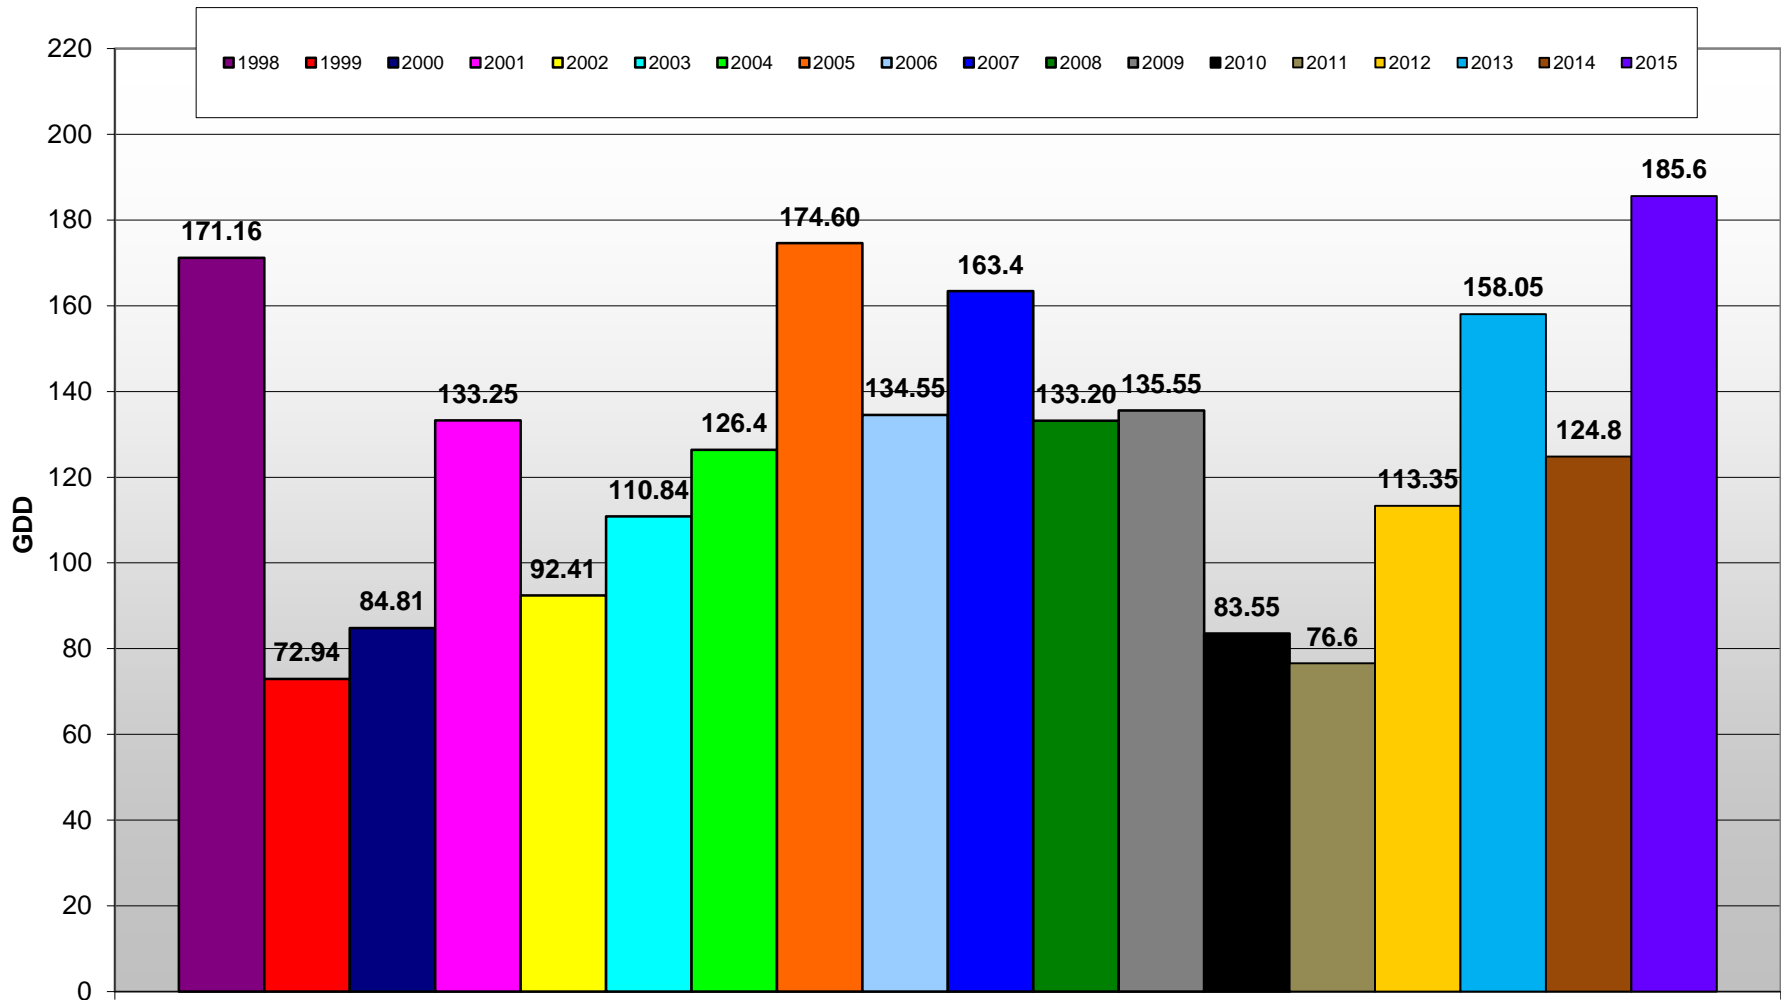

Summerland - Total Monthly Growing Degree Days [MAY] - 1998-2015

May

Month

Brad Estergaard - Wine Grape Research Centre @ PARC

Summerland - Total Monthly Growing Degree Days - April + May - 1998-2015

Summerland - Growing Degree Day Accumulation - 1998-2015 - April + May

Osoyoos - Total Monthly Growing Degree Days [MAY] - 1998-2015

May

Month

Brad Estergaard - Wine Grape Research Centre @ PARC

Osoyoos - Total Monthly Growing Degree Days - April + May - 1998-2015

Osoyoos - Growing Degree Day Accumulation - 1998-2015 - April + May