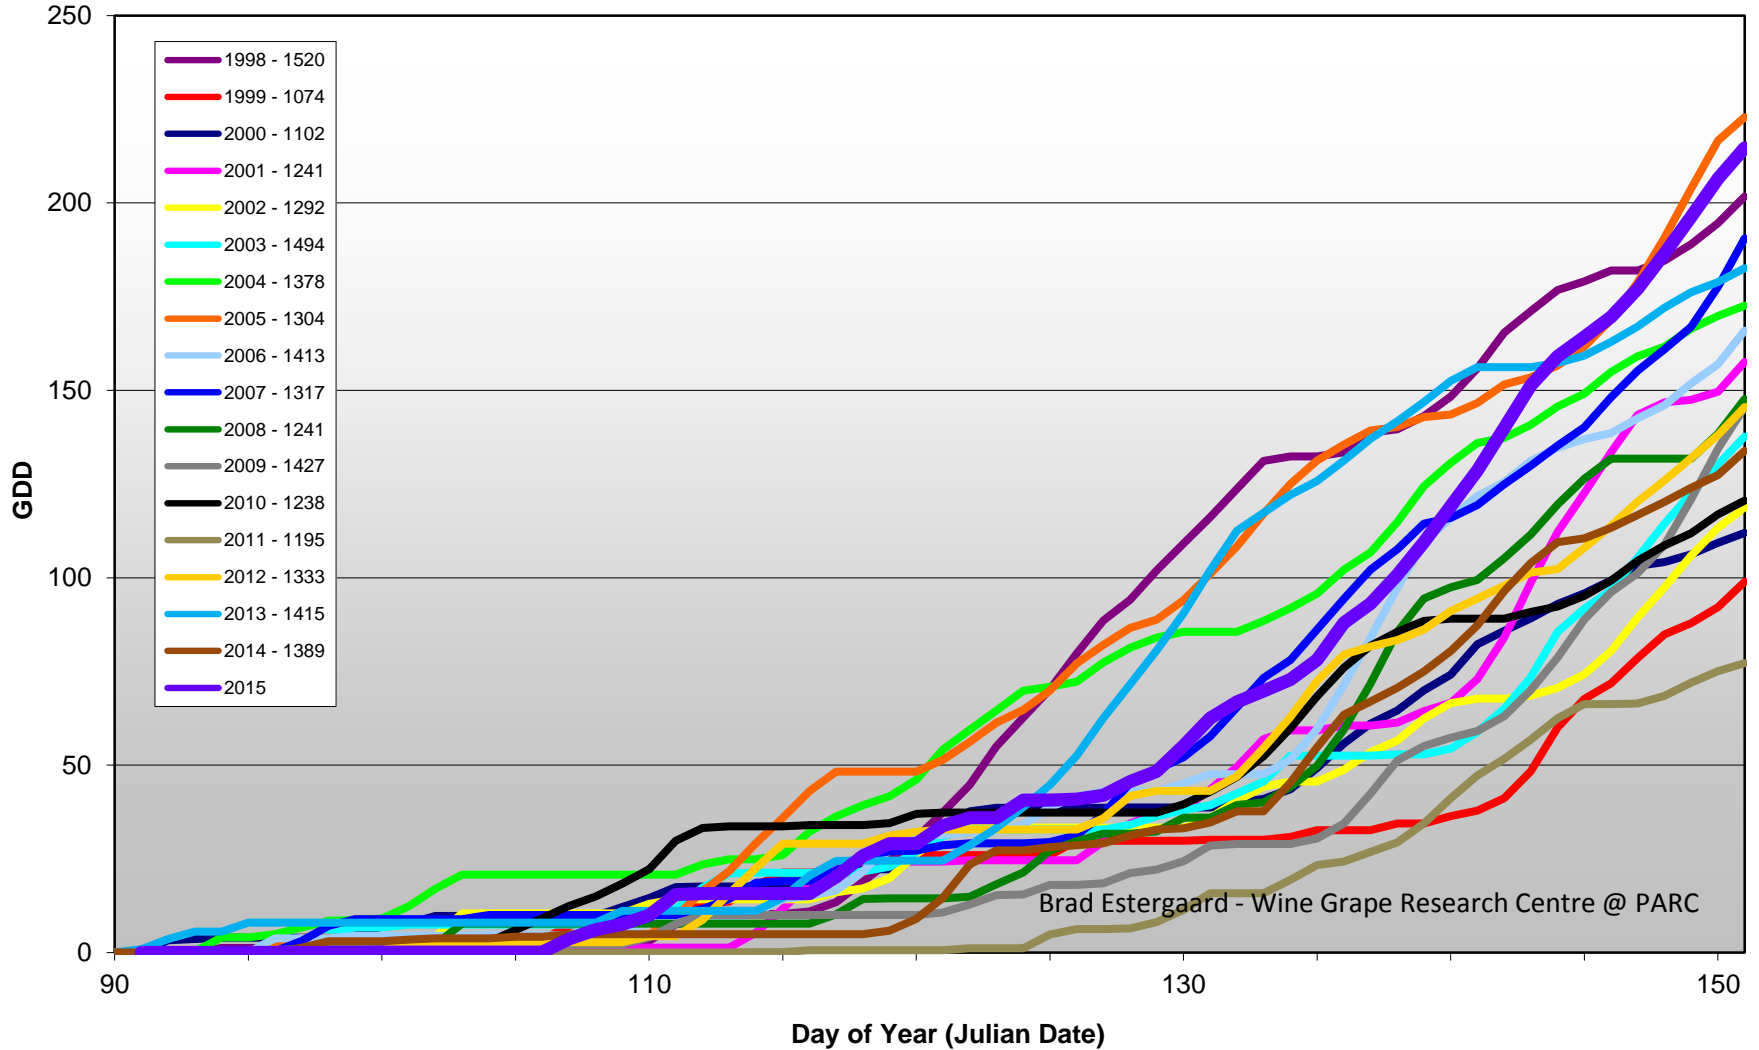

Summerland - Total Monthly Growing Degree Days [MAY] - 1998-2015

May

Month

Brad Estergaard - Wine Grape Research Centre @ PARC

Summerland - Total Monthly Growing Degree Days - April + May - 1998-2015

Summerland - Growing Degree Day Accumulation - 1998-2015 - April + May

Osoyoos - Total Monthly Growing Degree Days [MAY] - 1998-2015

May

Month

Brad Estergaard - Wine Grape Research Centre @ PARC

Osoyoos - Total Monthly Growing Degree Days - April + May - 1998-2015

Osoyoos - Growing Degree Day Accumulation - 1998-2015 - April + May