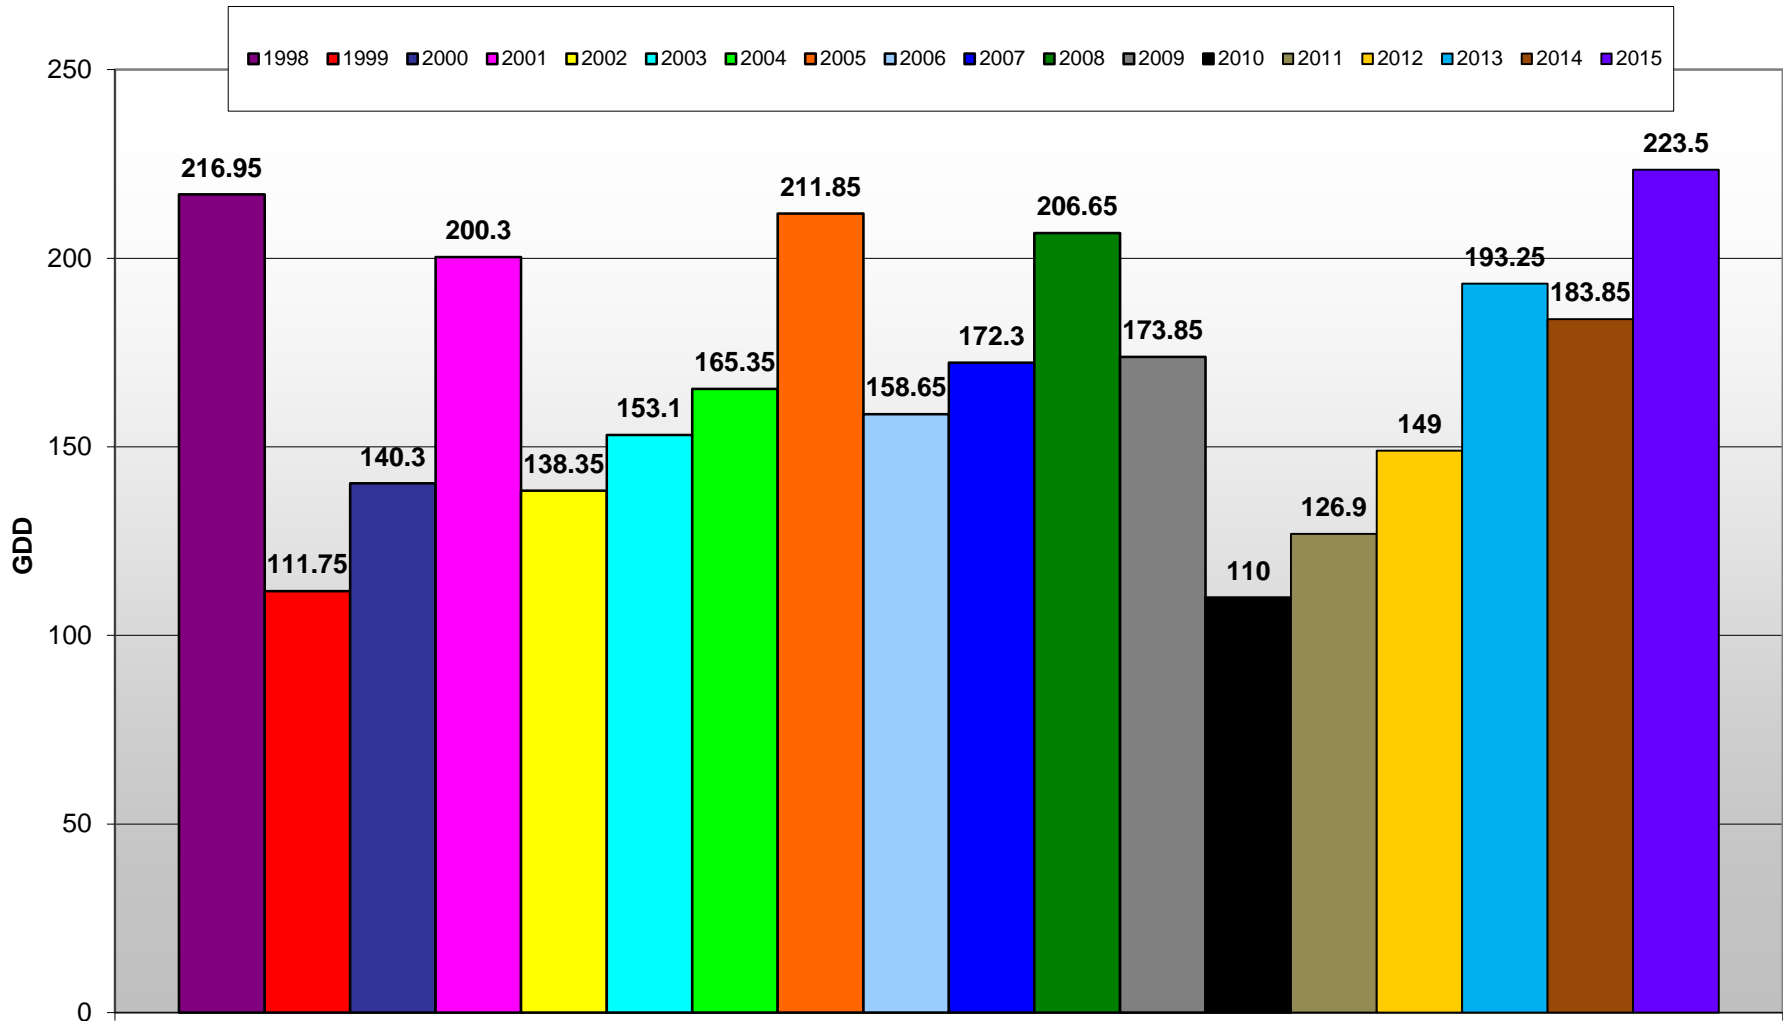

Summerland - Total Monthly Growing Degree Days [MAY] - 1998-2015

May

Month

Brad Estergaard - Wine Grape Research Centre @ PARC

Summerland - Total Monthly Growing Degree Days - April + May - 1998-2015

Summerland - Growing Degree Day Accumulation - 1998-2015 - April + May

Osoyoos - Total Monthly Growing Degree Days [MAY] - 1998-2015

May

Month

Brad Estergaard - Wine Grape Research Centre @ PARC

Osoyoos - Total Monthly Growing Degree Days - April + May - 1998-2015

Osoyoos - Growing Degree Day Accumulation - 1998-2015 - April + May