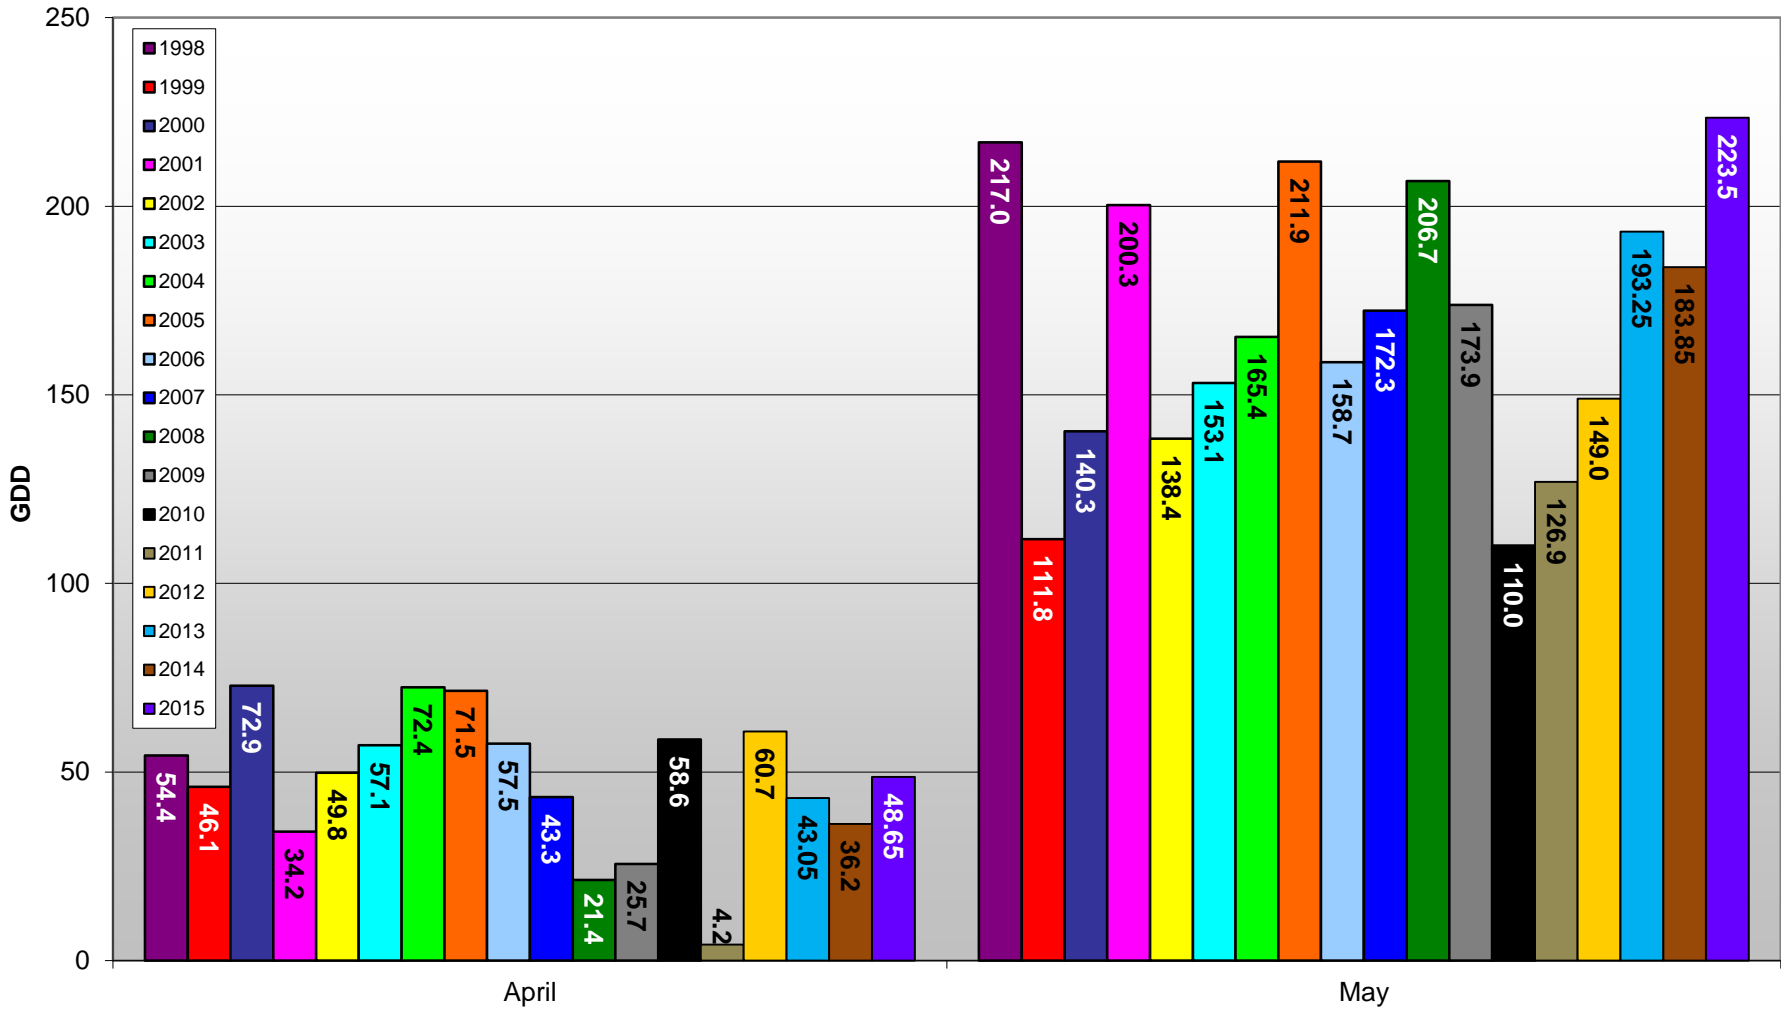

Summerland - Total Monthly Growing Degree Days [MAY] - 1998-2015

May

Month

Brad Estergaard - Wine Grape Research Centre @ PARC

Summerland - Total Monthly Growing Degree Days - April + May - 1998-2015

Summerland - Growing Degree Day Accumulation - 1998-2015 - April + May

Osoyoos - Total Monthly Growing Degree Days [MAY] - 1998-2015

May

Month

Brad Estergaard - Wine Grape Research Centre @ PARC

Osoyoos - Total Monthly Growing Degree Days - April + May - 1998-2015

Osoyoos - Growing Degree Day Accumulation - 1998-2015 - April + May